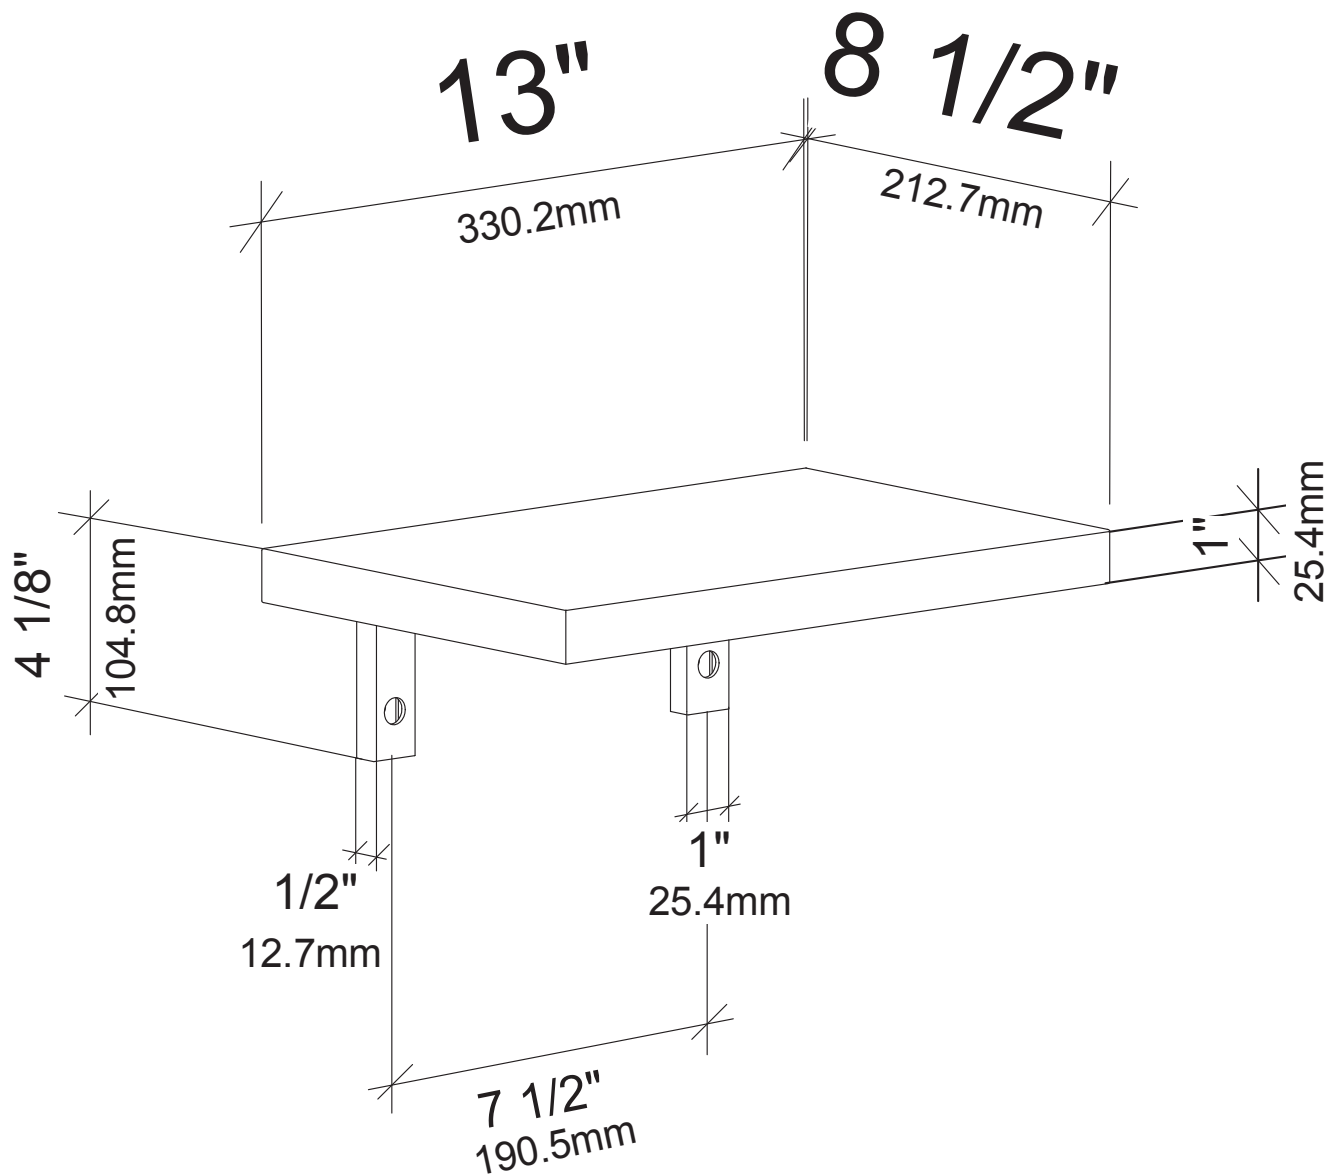

W Series Shelf 2

Spec Sheet for WS-SH-2D

VINTAGEVIEW®
MOVING WINE STORAGE FORWARD

4690 Joliet St., Denver, CO 80239 | phone: 866.650.1500 | fax: 866.650.1501 | VintageView.com

For product warranty information, please visit vintageview.com/warranty