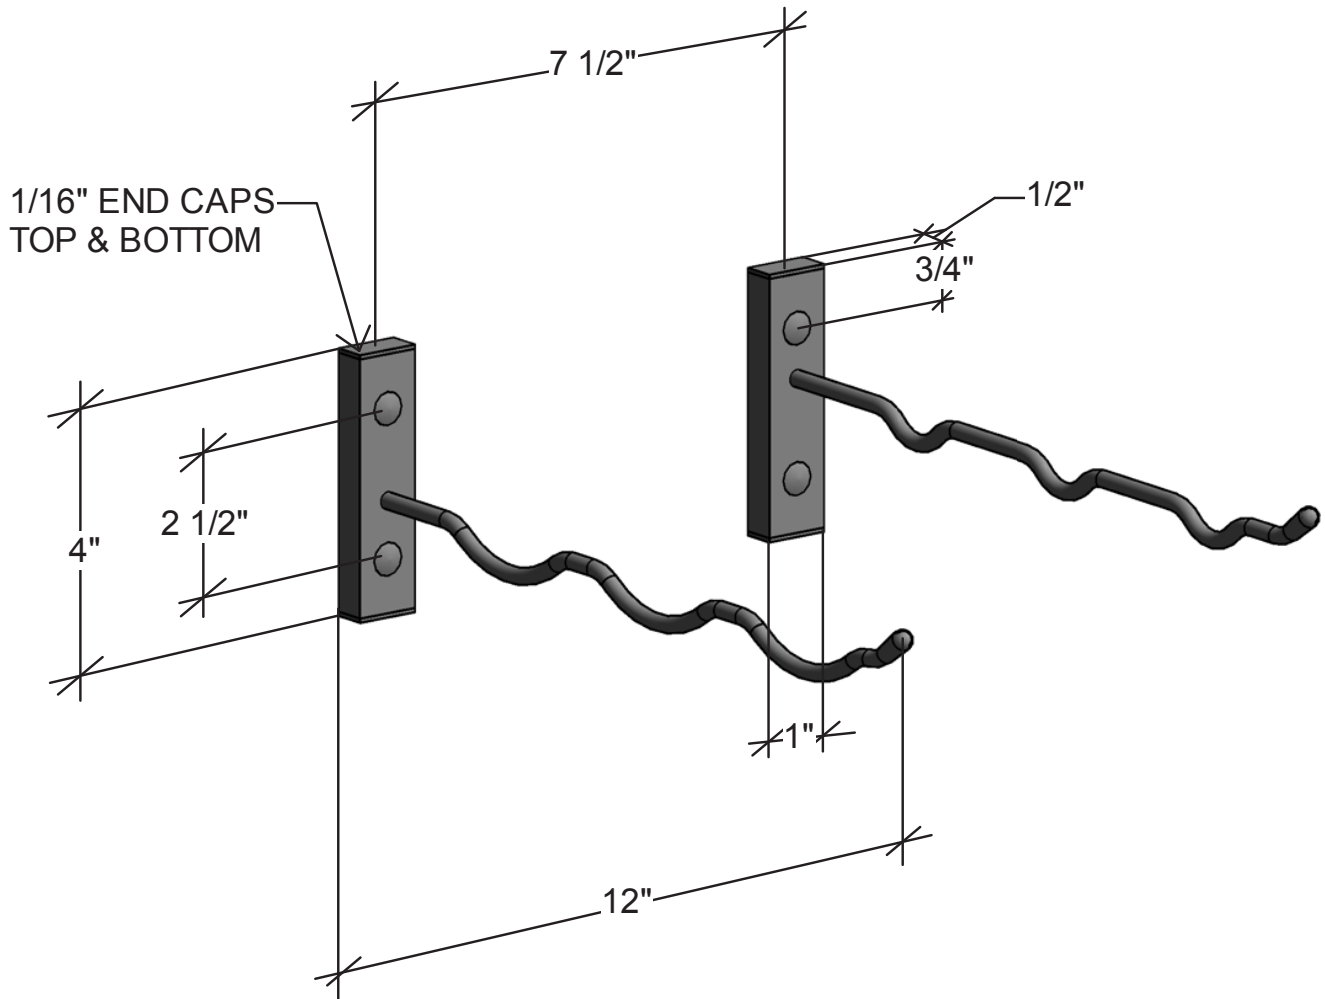

W Series Bottle Height

Spec sheet for WS-SBH3, 3-bottle wine rack

Account for 13" width
with wine bottle in rack

VINTAGEVIEW®
MOVING WINE STORAGE FORWARD

4690 Joliet St., Denver, CO 80239 | phone: 866.650.1500 | fax: 866.650.1501 | VintageView.com