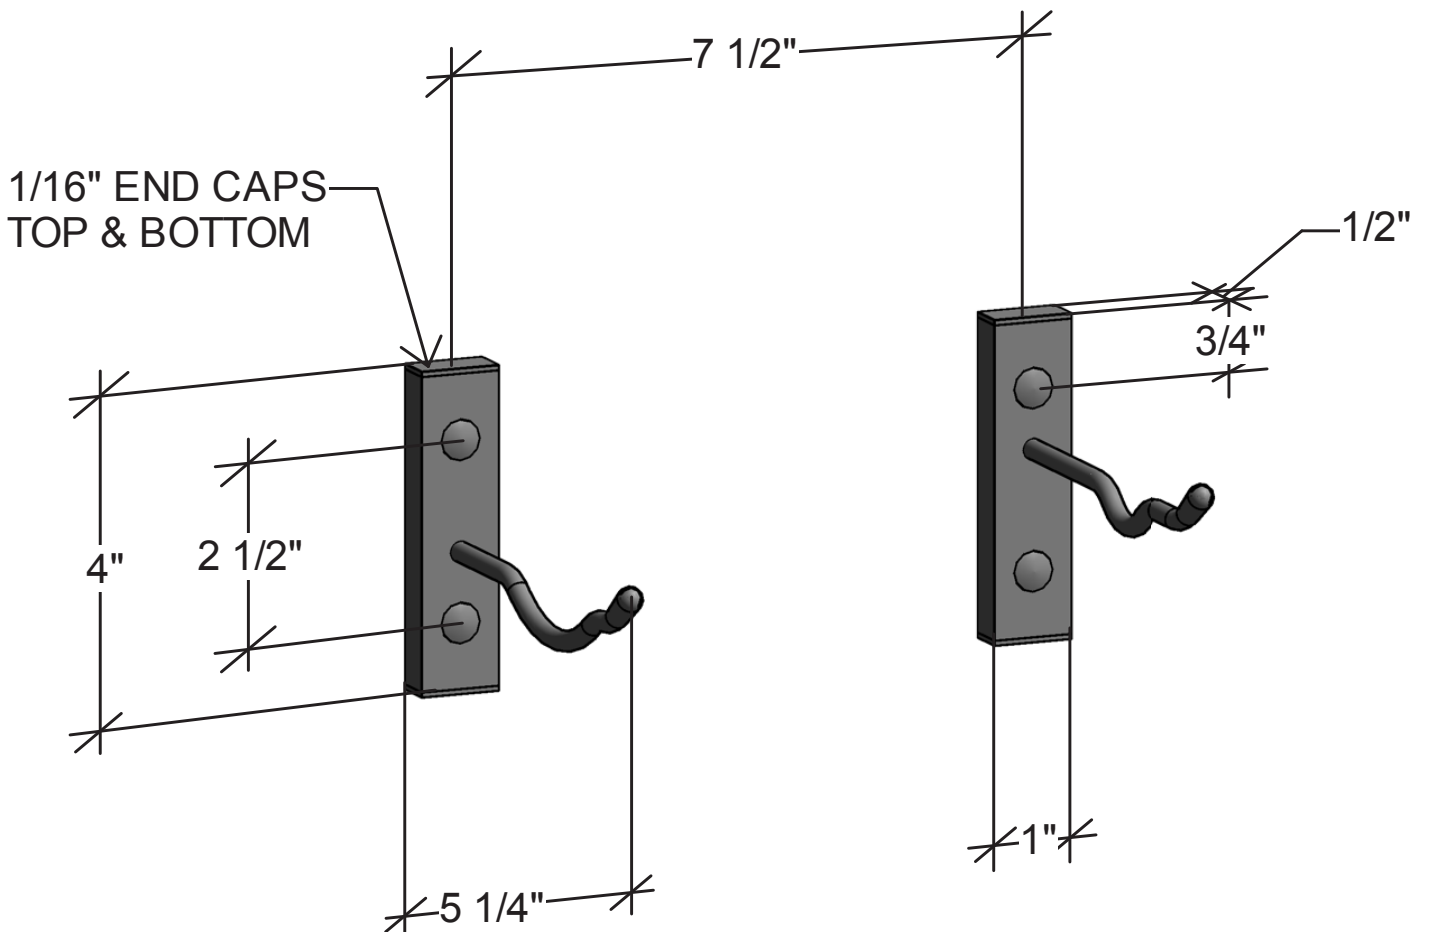

W Series Bottle Height

Spec sheet for WS-SBH1, 1-bottle wine rack

Account for 13" width
with wine bottle in rack

VINTAGEVIEW[®]
MOVING WINE STORAGE FORWARD

4690 Joliet St., Denver, CO 80239 | phone: 866.650.1500 | fax: 866.650.1501 | VintageView.com