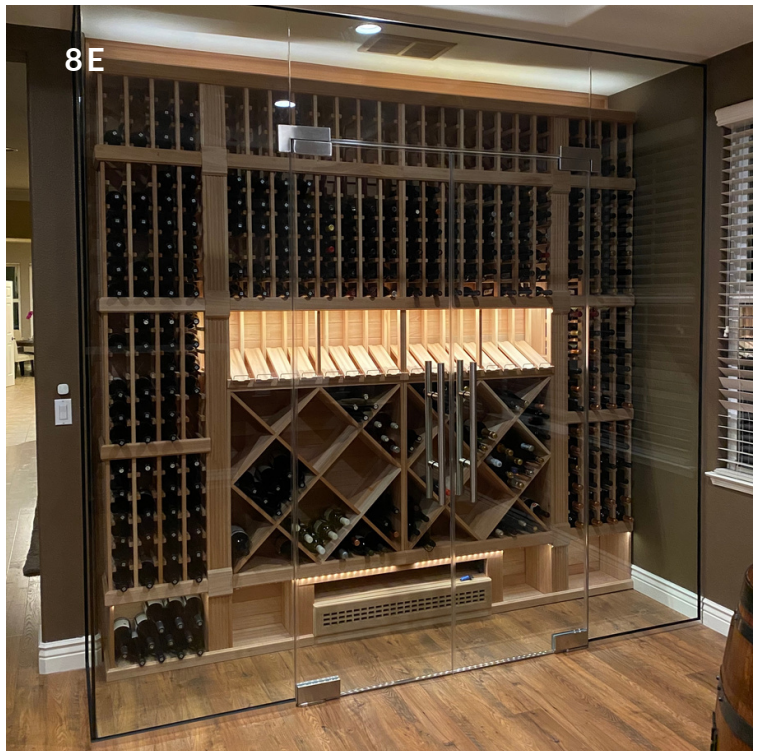

# Glass & Wood Enclosures

InstaCellar™ and CellarVue™ offer wooden wine storage modules in four different wood species and seven stain options to perfectly match your space, style, and budget. These modular designs provide endless possibilities and are all crafted in North Salt Lake, Utah.

8A  
CELLAR BRAND: INSTACELLAR™ | DOOR STYLE: SINGLE WOOD + GLASS PULL OUT

8B  
CELLAR BRAND: INSTACELLAR™ | DOOR: DOUBLE GLASS FRENCH

8C  
CELLAR BRAND: MILLESIME | DOOR STYLE: SINGLE GLASS PULL OUT

8D  
CELLAR BRAND: CELLARVUE™ | DOOR STYLE: SINGLE GLASS PUSH IN

8E  
CELLAR BRAND: INSTACELLAR™ | DOOR STYLE: DOUBLE GLASS DOOR PULL OUT

CELLAR BRAND: CELLARVUE™ | DOOR STYLE: SINGLE WOOD + GLASS PUSH IN

CELLAR BRAND: CELLARVUE™ | DOOR STYLE: SINGLE GLASS FRENCH PULL OUT