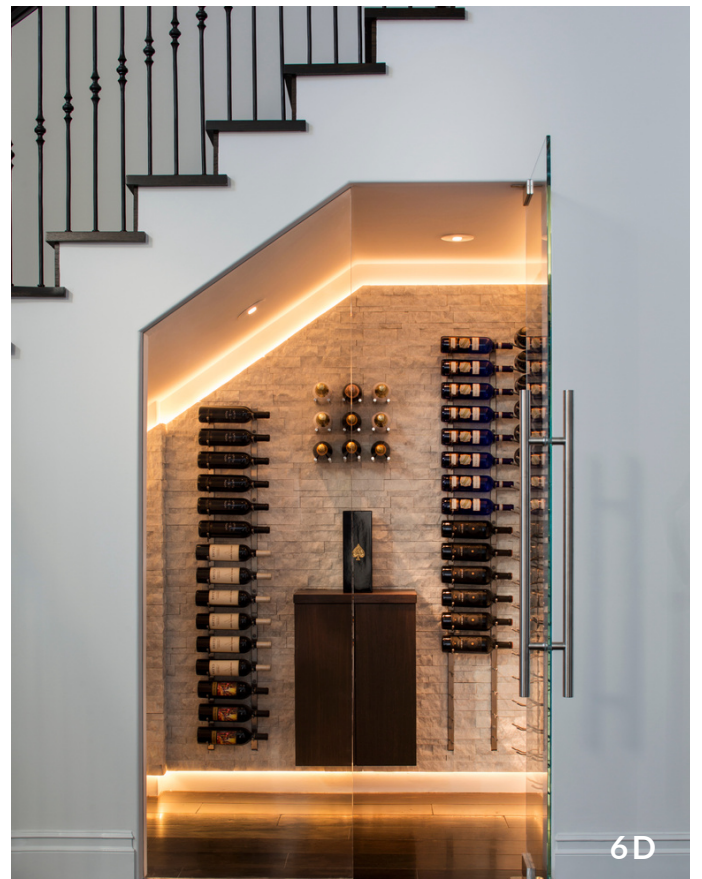

BRAND: MILLESIME | COLLECTION: ALL-STAR COLLECTION | METAL FINISH: SILVER

6D