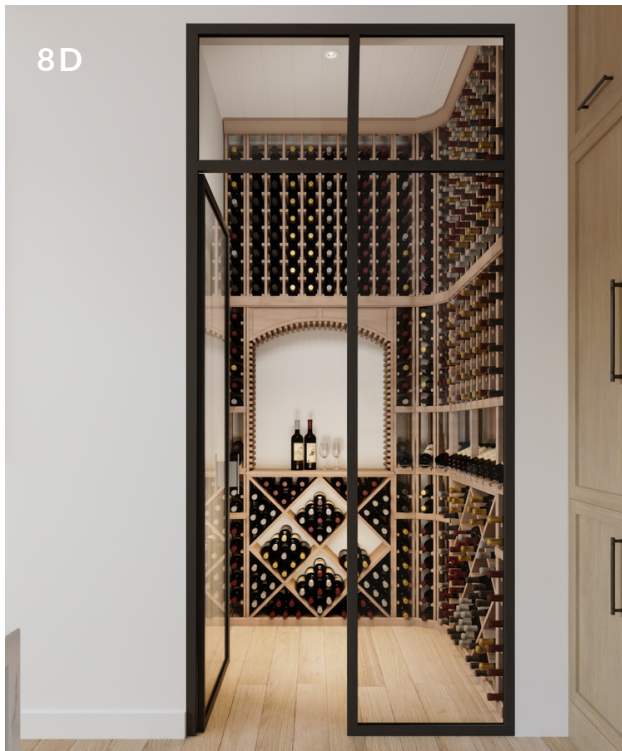

8A
CELLAR BRAND: INSTACELLAR™ | DOOR STYLE: SINGLE WOOD + GLASS PULL OUT