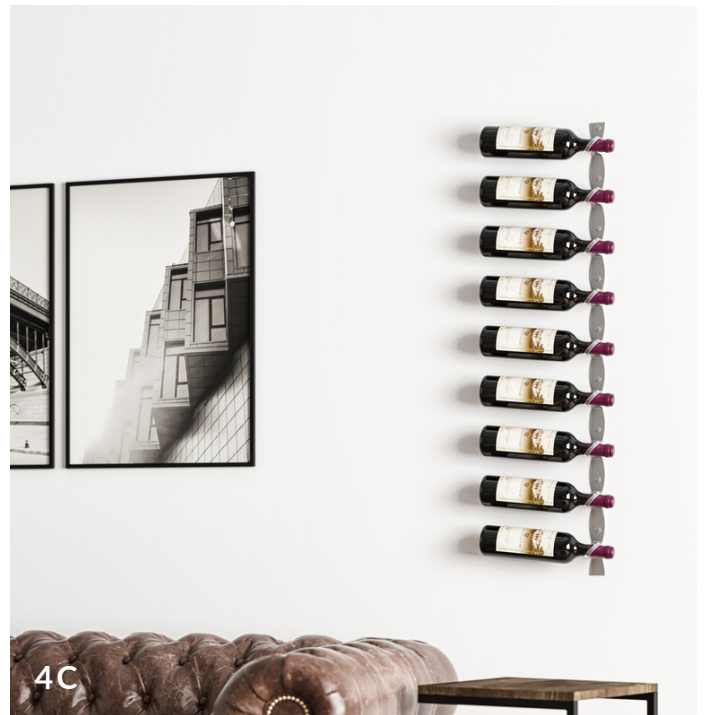

BRAND: MILLESIME | COLLECTION: THE WORKS COLLECTION | METAL FINISH: BLACK

4C