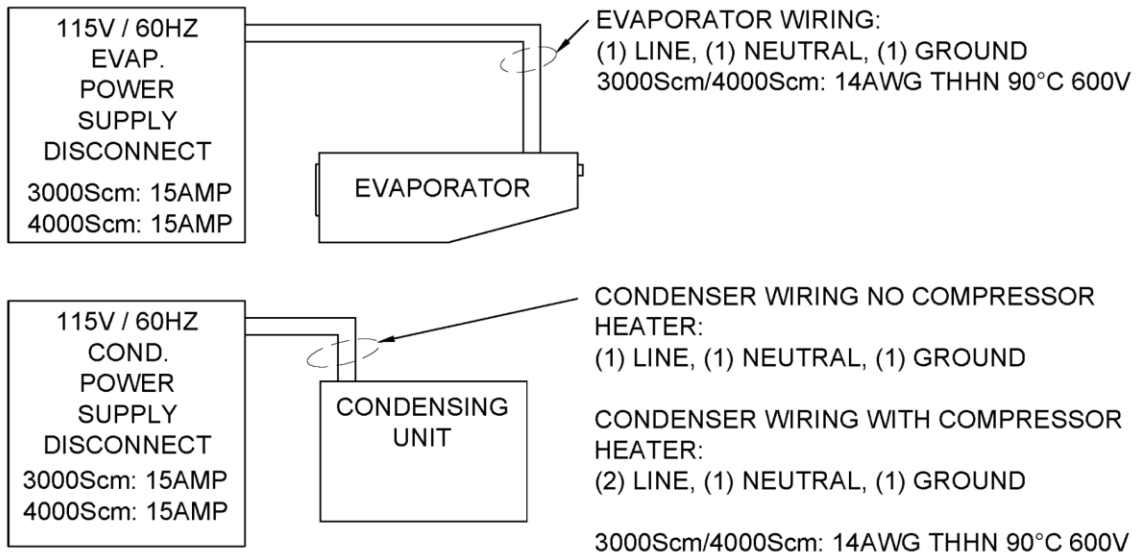

3000-4000Scm SPLIT SYSTEM VALVE CONTROL POWER WIRING

NOTES:

- 1. FOLLOW ALL LOCAL AND NATIONAL CODES
- 2. USE A DEDICATED NON-GFI CIRCUIT BREAKER
- 3. THIS LABEL CAN BE REMOVED

1728F_R00