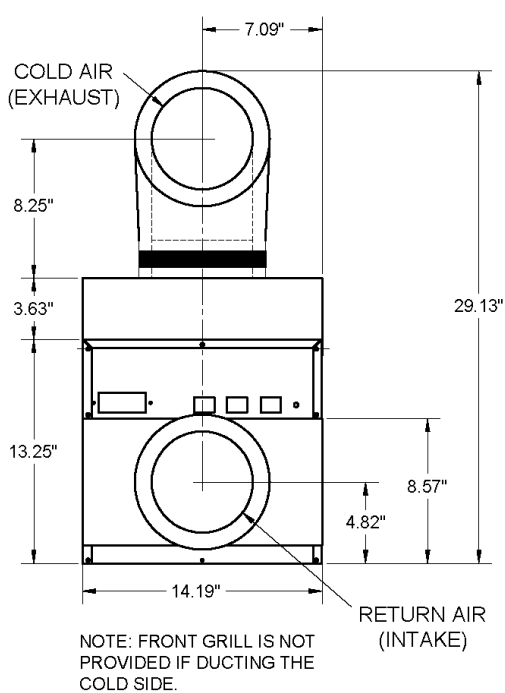

Cut Sheet As Ducted

2000VS
Series

2164C_R00

877.726.8496
www.cellarpro.com

vs 10-5-17