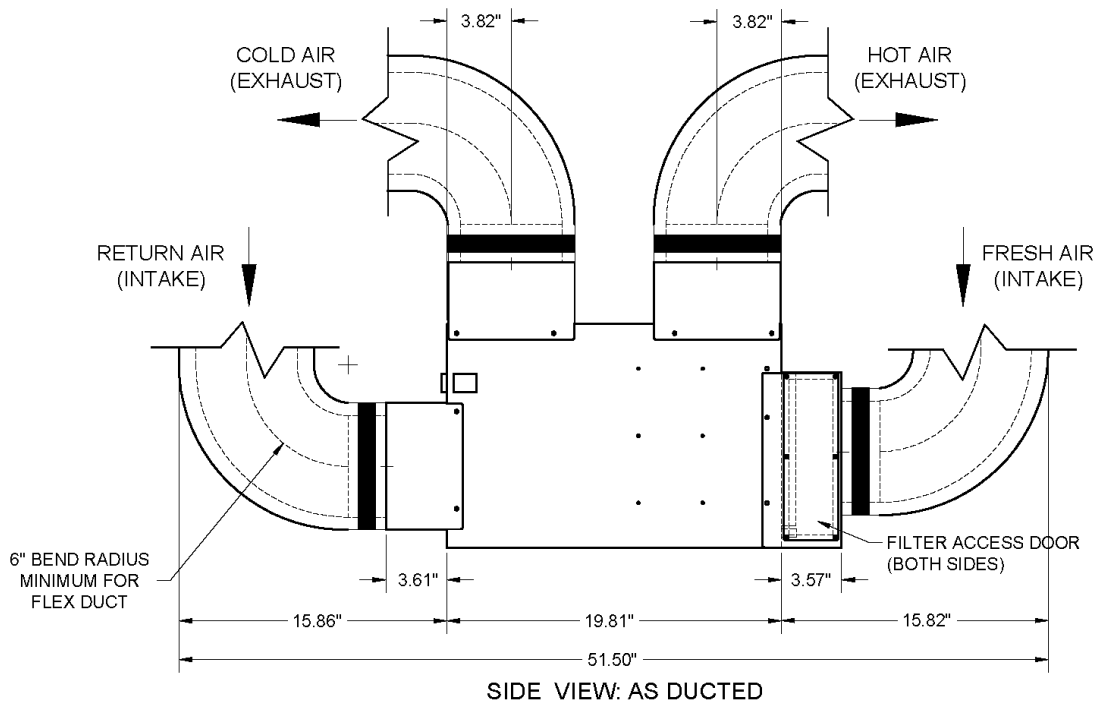

Cut Sheet As Ducted

2000VS
Series

2164C_R00

877.726.8496
www.cellarpro.com

vs 10-5-17