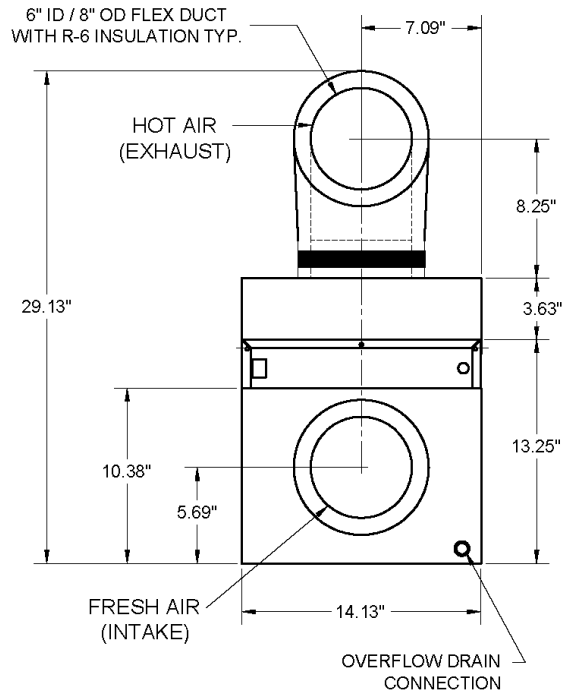

Cut Sheet As Ducted

2000VS
Series

2164C_R00

877.726.8496
www.cellarpro.com

vs 10-5-17