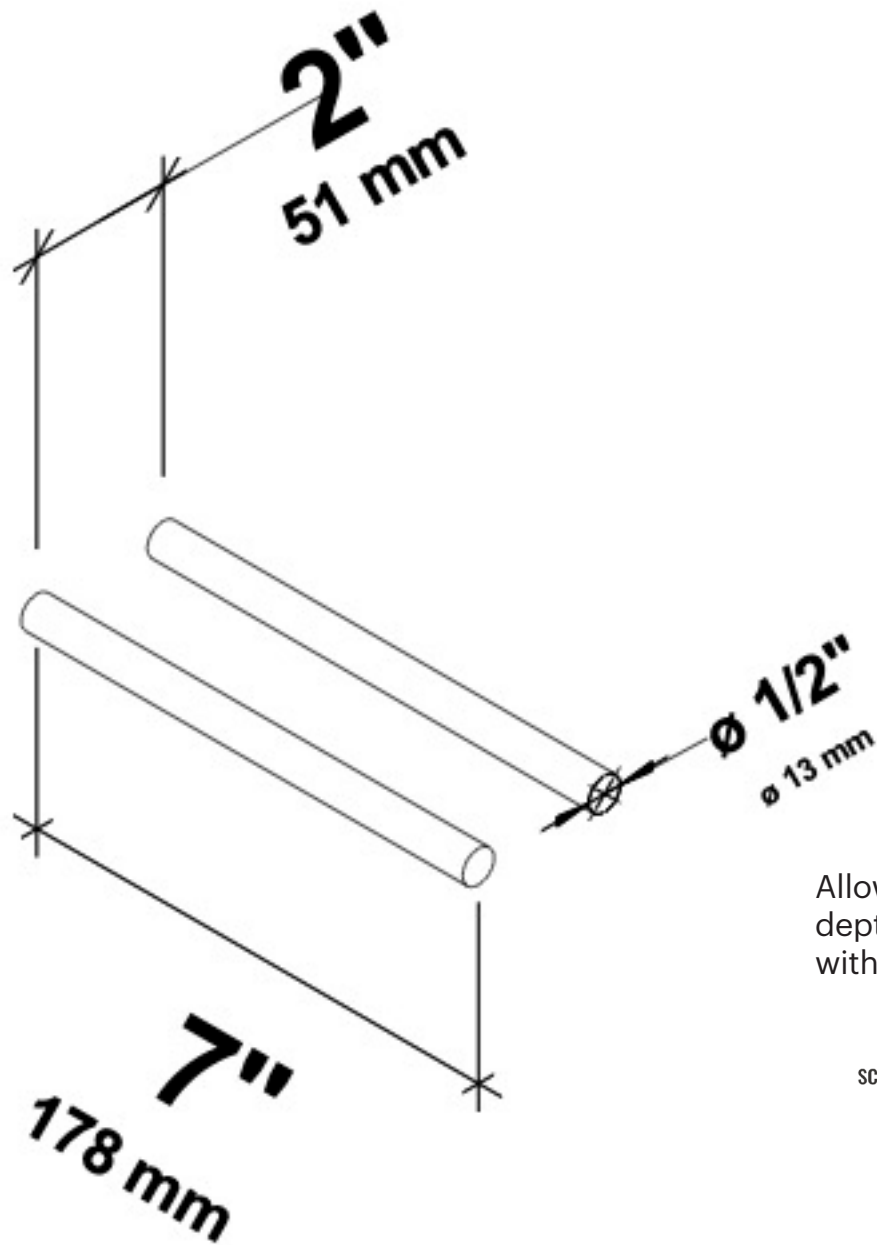

Vino Rails 1 Wood

Spec Sheet for VR (1-bottle metal wine rack kit for wood installs)

SCAN FOR **BILT**. 3D INSTRUCTIONS

POWERED BY **BILT** INTELLIGENT INSTRUCTIONS™

VINTAGEVIEW®
MOVING WINE STORAGE FORWARD