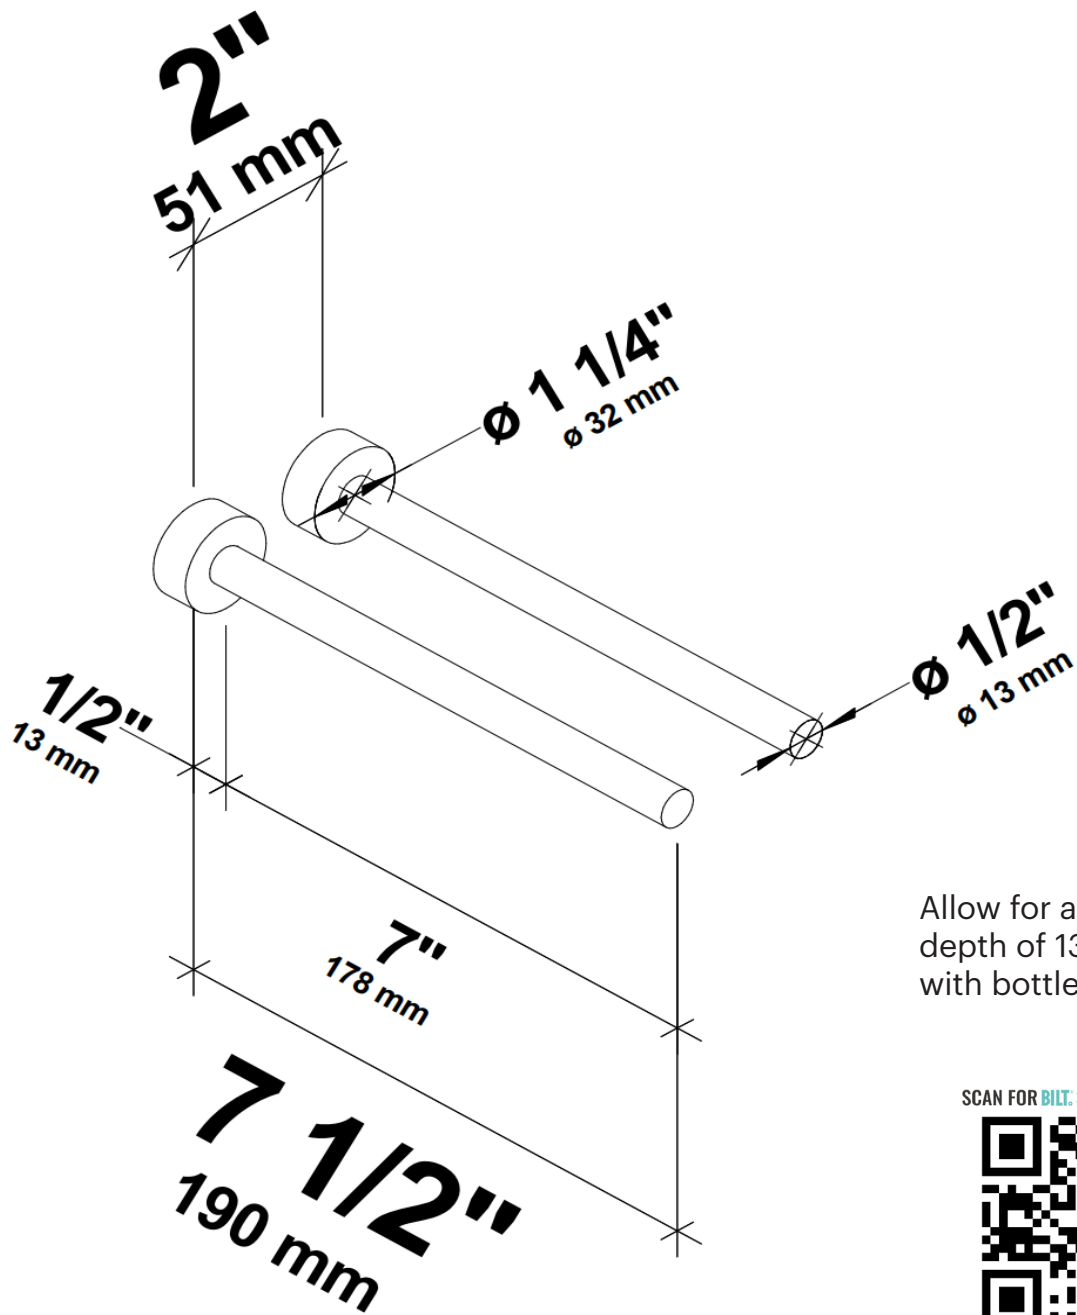

# Vino Rails 1 Drywall

Spec Sheet for VRC (1-bottle metal wine rack kit for drywall installs)

Allow for a total depth of 13" (331mm) with bottles stored.

SCAN FOR BILT. 3D INSTRUCTIONS

POWERED BY BILT INTELLIGENT INSTRUCTIONS®