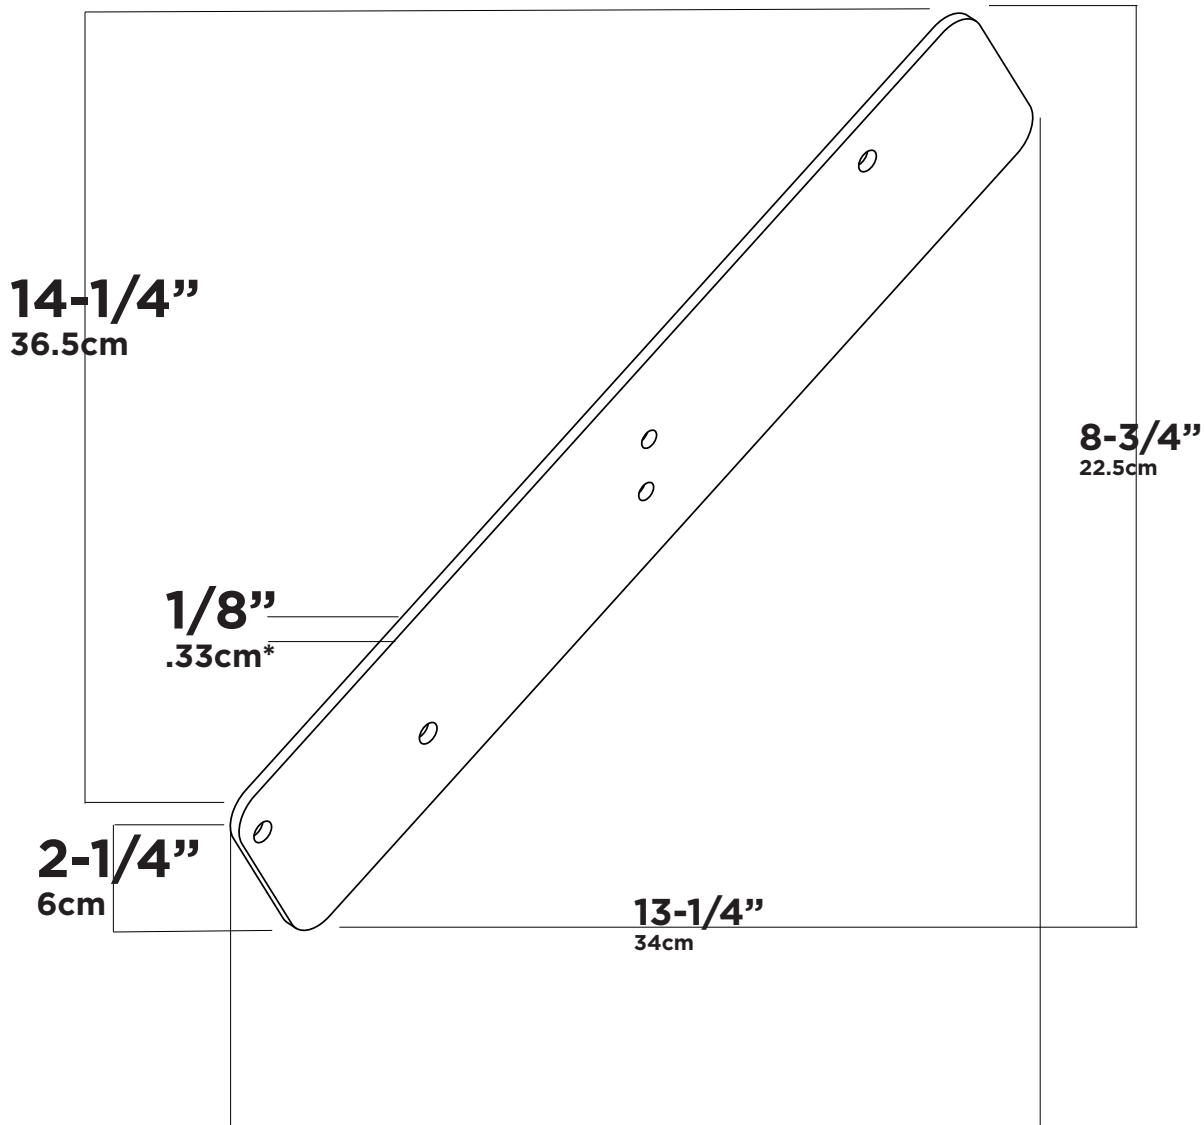

Evolution Low Profile Presentatin Row Plate

Spec Sheet for LPPR- (component)

* acrylic plates are 1/2" (1.25cm) thick

VINTAGEVIEW[®]
MOVING WINE STORAGE FORWARD

4690 Joliet St., Denver, CO 80239 | phone: 866.650.1500 | fax: 866.650.1501 | VintageView.com