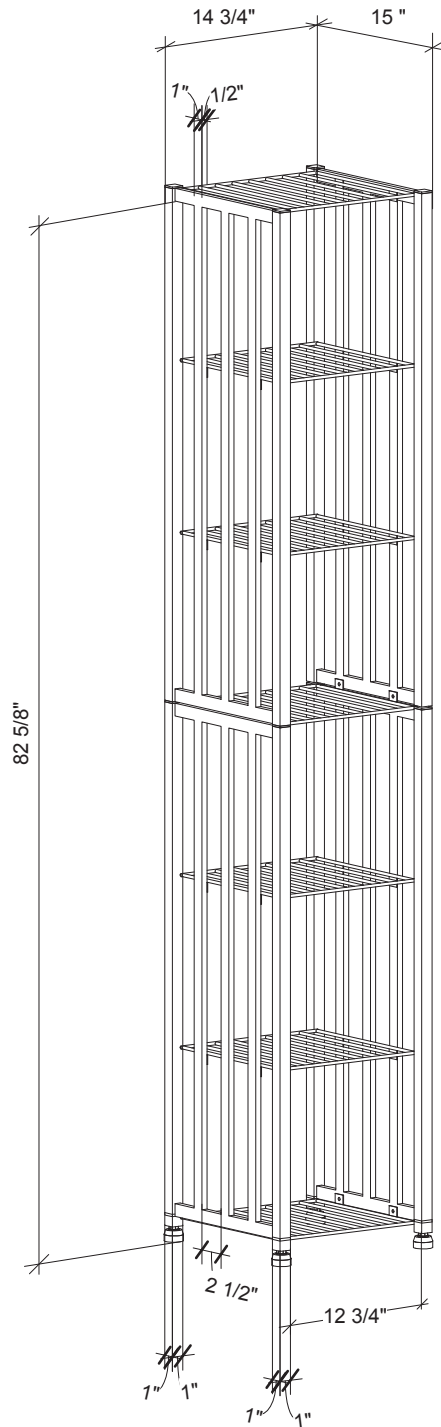

Case & Crate 2.0 Bin (tall configuration)

Spec Sheet for CC2-BIN-T

EXPAND...

Add 13.75"
width for each
Extension Unit

VINTAGEVIEW[®]
MOVING WINE STORAGE FORWARD

4690 Joliet St., Denver, CO 80239 | phone: 866.650.1500 | fax: 866.650.1501 | VintageView.com