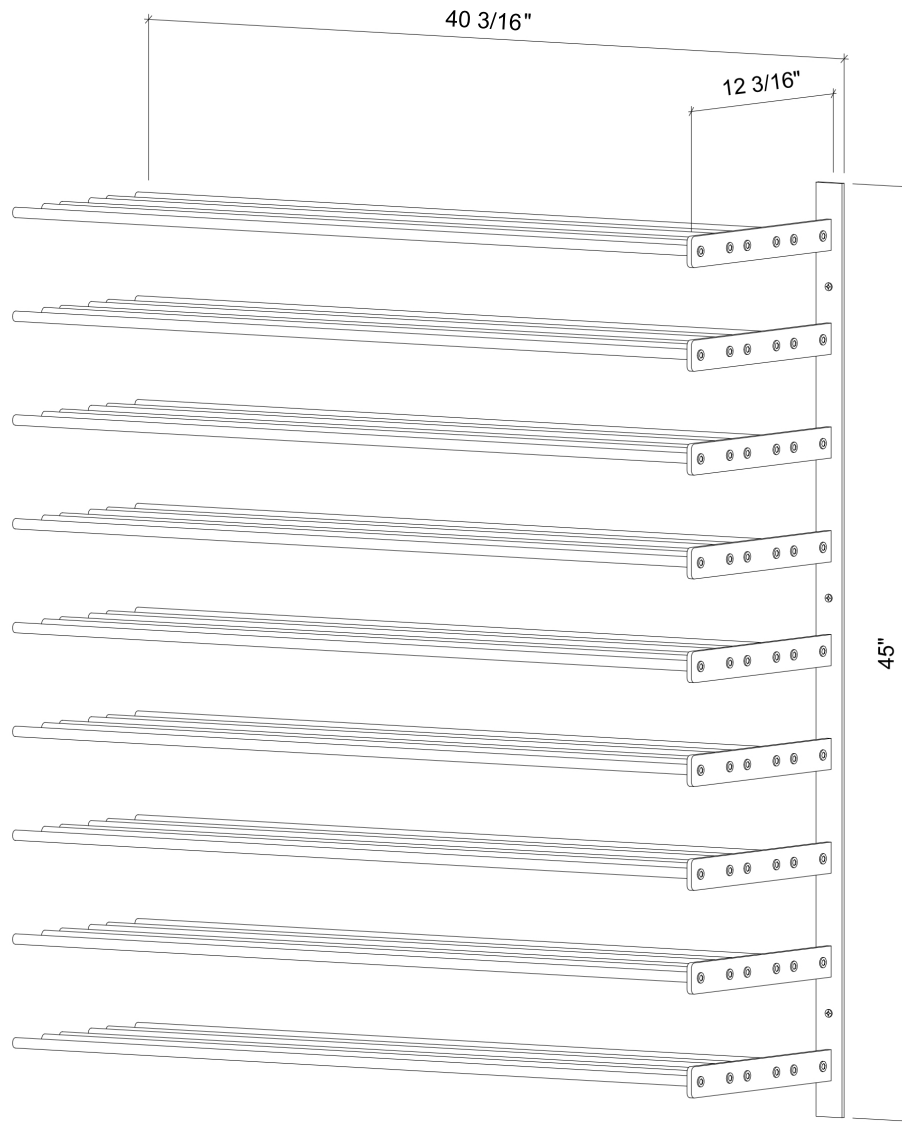

Evolution Wine Wall 45" Extension

Spec Sheet for (WW-453)

VINTAGEVIEW[®]
MOVING WINE STORAGE FORWARD

4690 Joliet St, Denver, CO 80239 | phone: 866.650.1500 | fax: 866.650.1501 | VintageView.com

For product warranty information, please visit vintageview.com/warranty