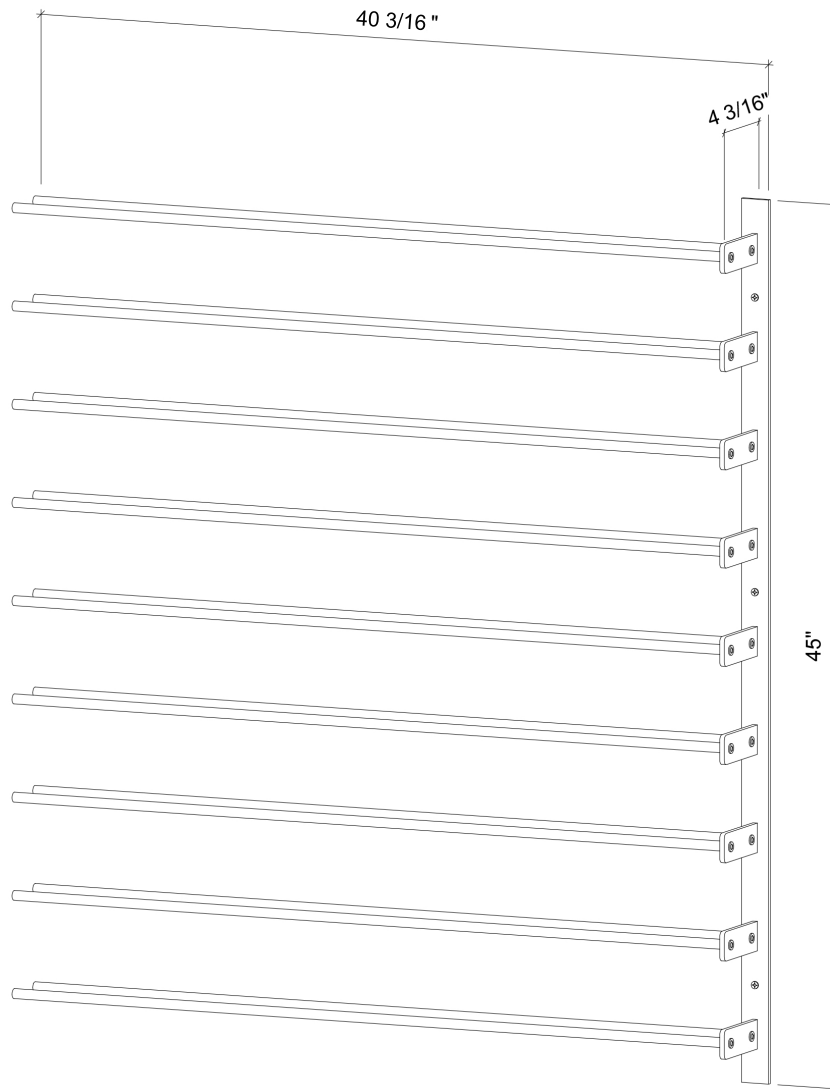

Evolution Wine Wall 45" Extension

Spec Sheet for (WW-451)

VINTAGEVIEW®

MOVING WINE STORAGE FORWARD

4690 Joliet St, Denver, CO 80239 | phone: 866.650.1500 | fax: 866.650.1501 | VintageView.com

For product warranty information, please visit vintageview.com/warranty