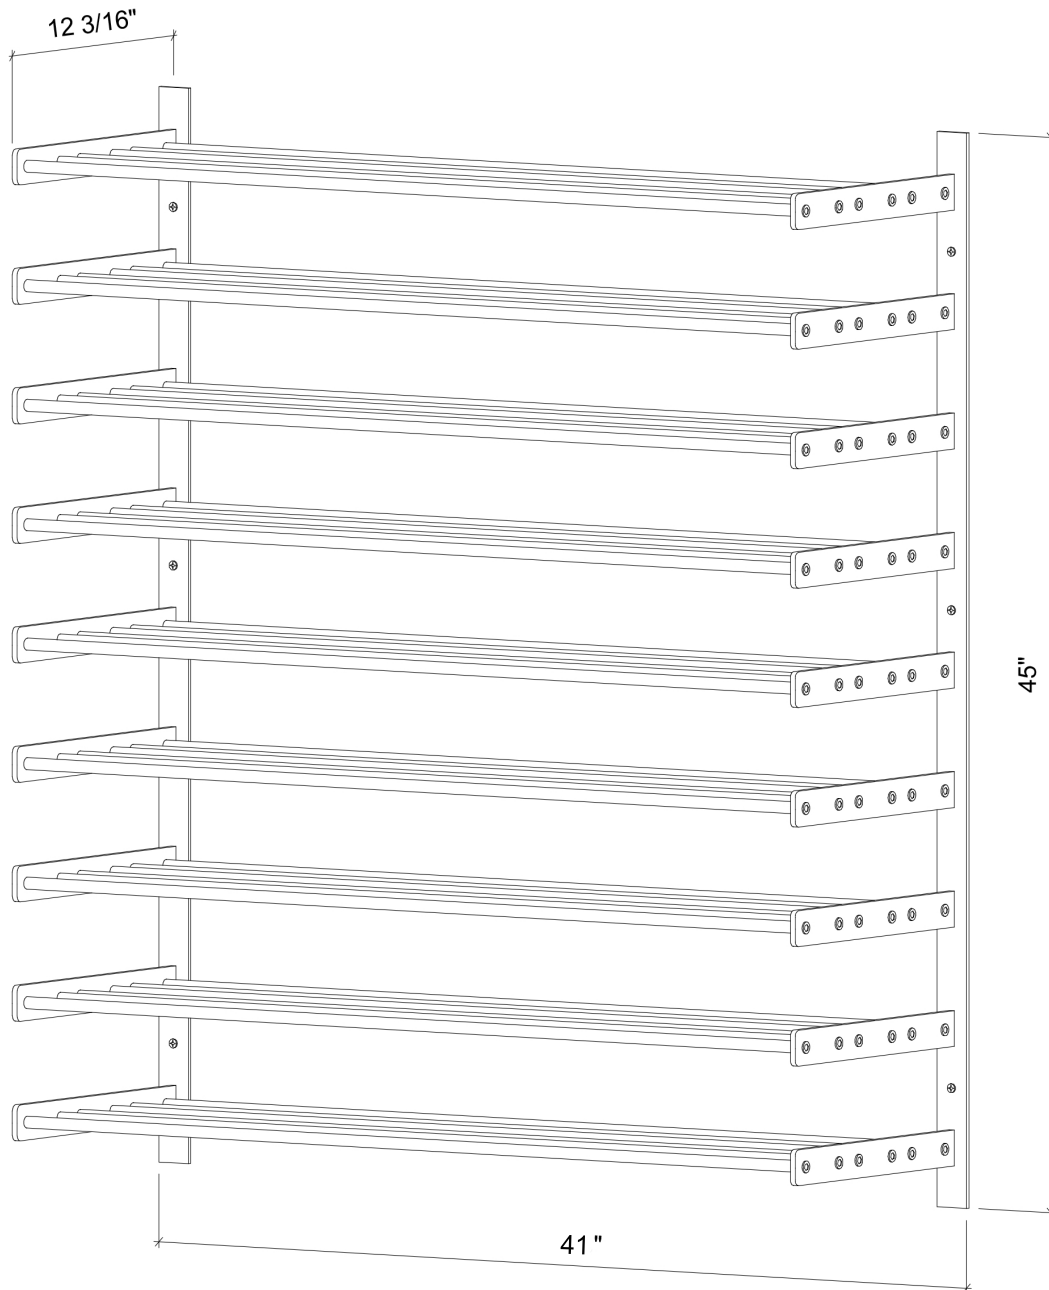

# Evolution Wine Wall 45"

Spec Sheet for (WW-453)

**VINTAGEVIEW®**  
MOVING WINE STORAGE FORWARD

4690 Joliet St, Denver, CO 80239 | phone: 866.650.1500 | fax: 866.650.1501 | [VintageView.com](http://VintageView.com)