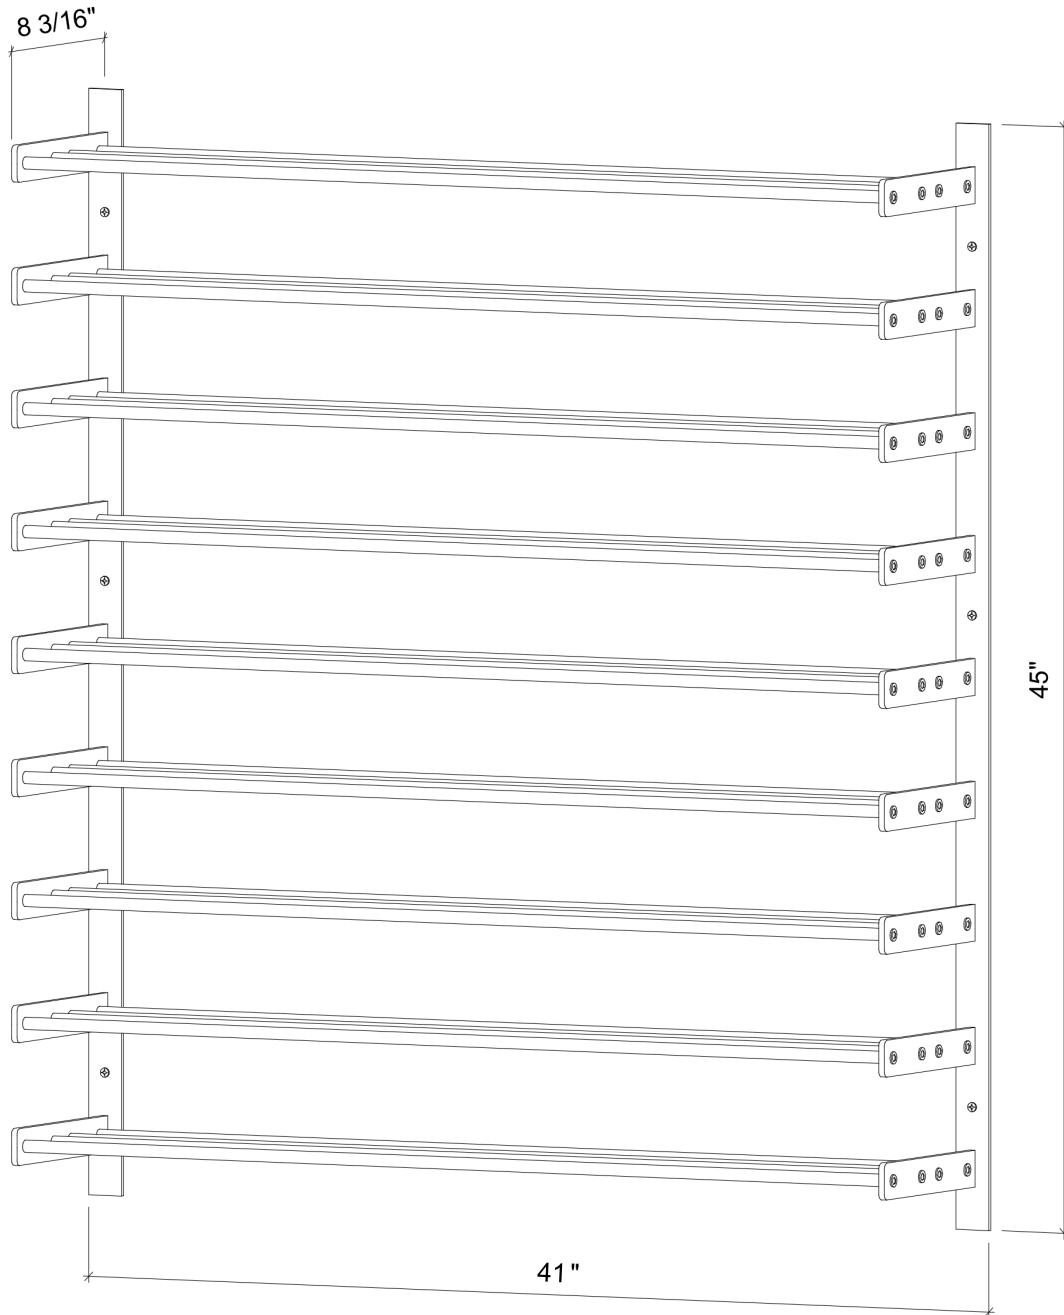

Evolution Wine Wall 45"

Spec Sheet for (WW-452)

VINTAGEVIEW®
MOVING WINE STORAGE FORWARD

4690 Joliet St, Denver, CO 80239 | phone: 866.650.1500 | fax: 866.650.1501 | VintageView.com

For product warranty information, please visit vintageview.com/warranty