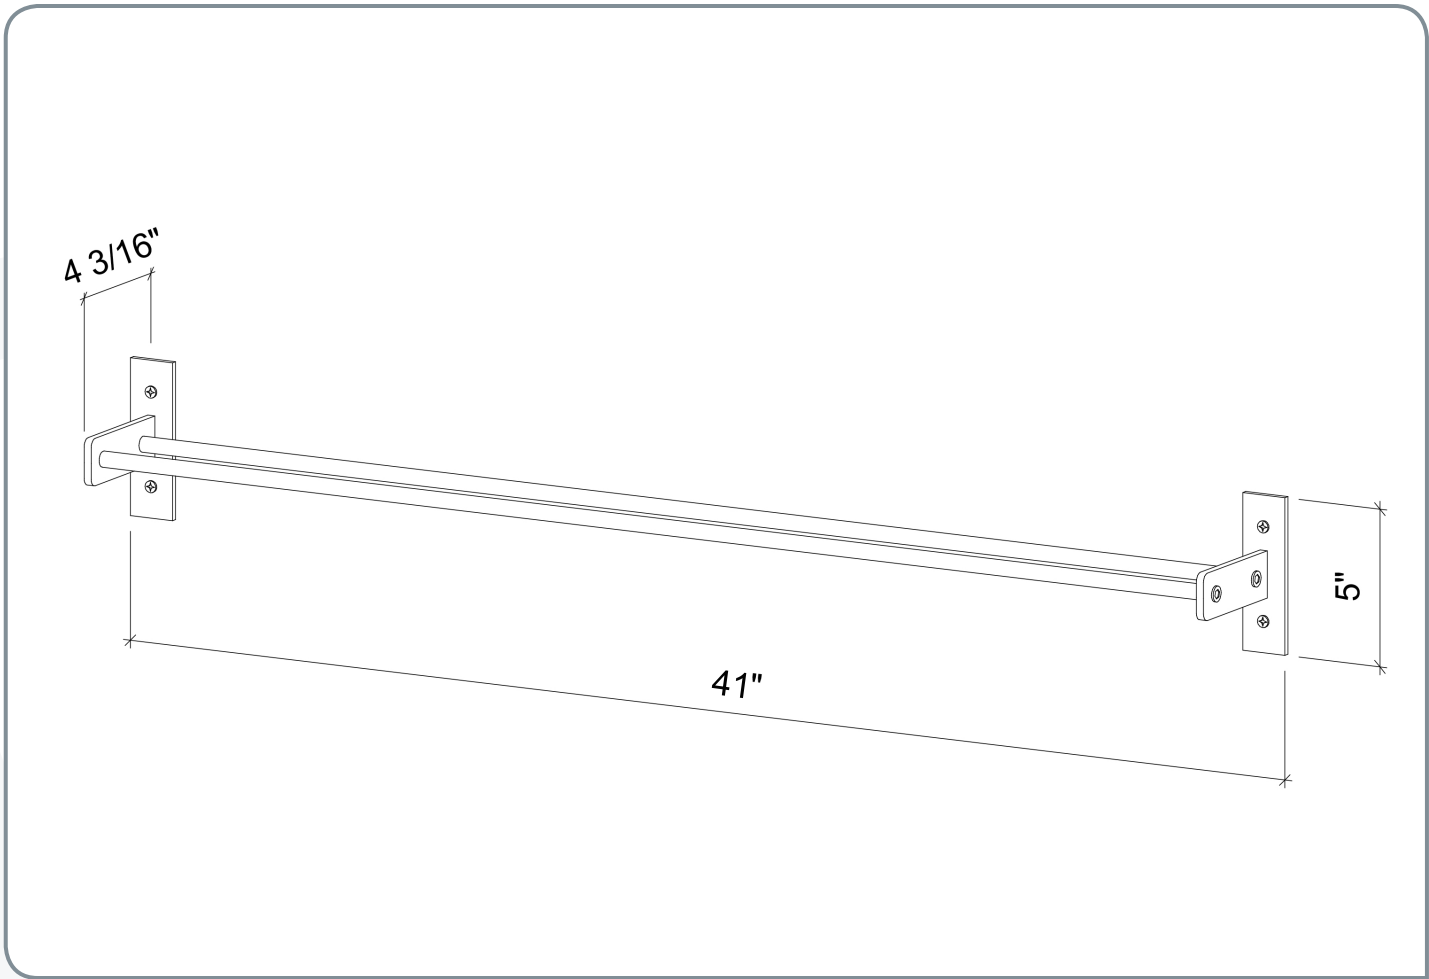

Evolution Wine Wall 5"

Spec Sheet for (WW-051)

VINTAGEVIEW®
MOVING WINE STORAGE FORWARD

4690 Joliet St, Denver, CO 80239 | phone: 866.650.1500 | fax: 866.650.1501 | VintageView.com

For product warranty information, please visit vintageview.com/warranty