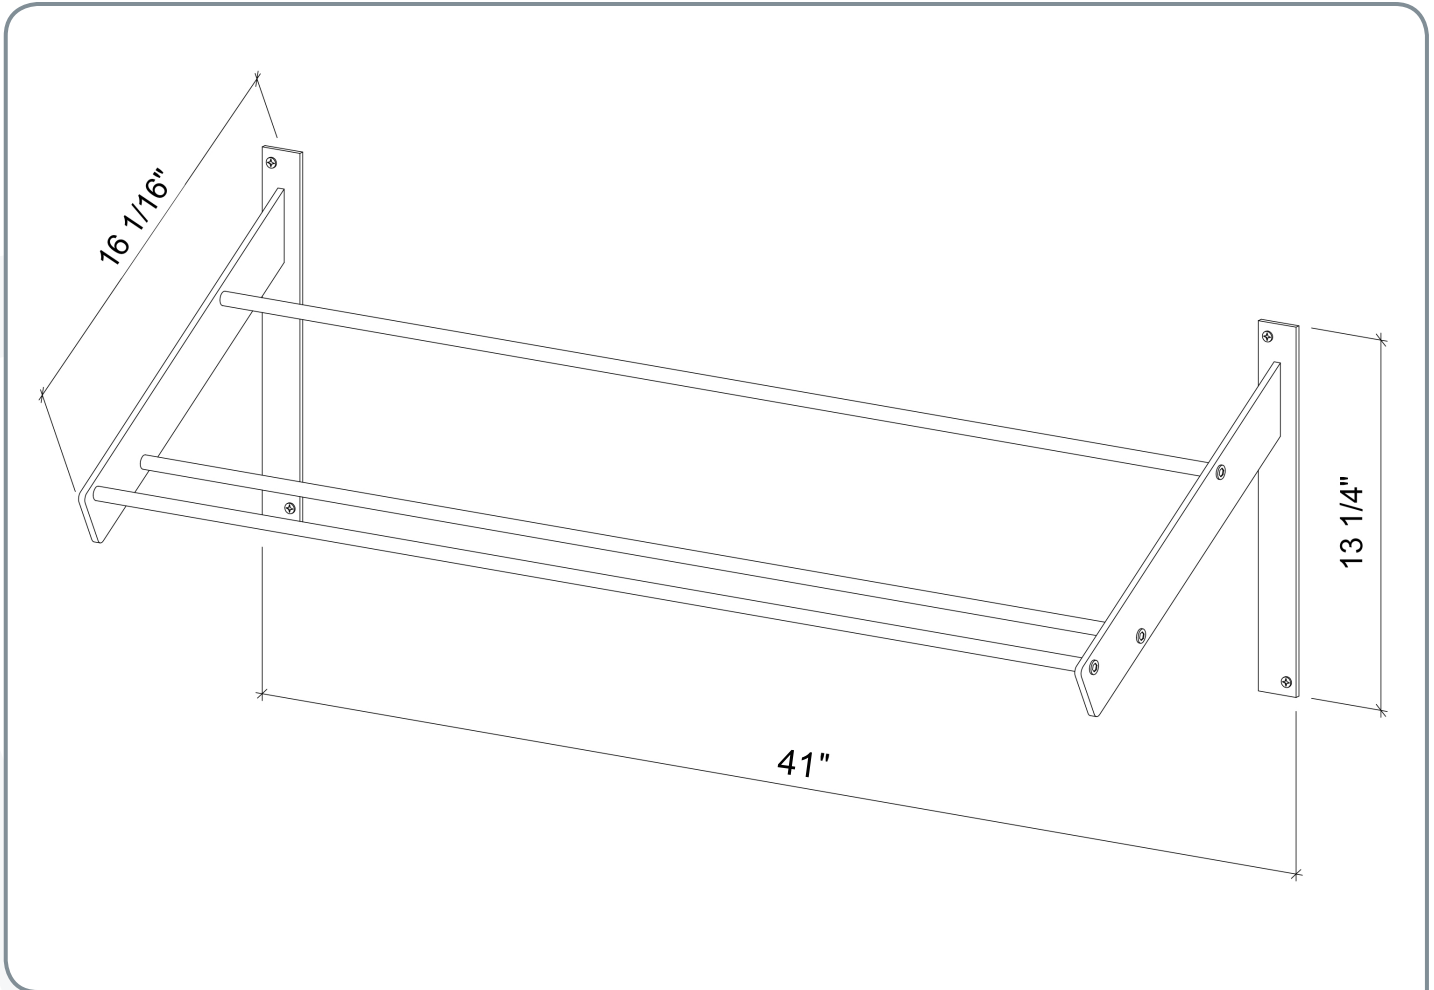

# Evolution Series Wine Wall Presentation Row

Spec Sheet for (WW-PR)

**VINTAGEVIEW®**  
MOVING WINE STORAGE FORWARD

4690 Joliet St, Denver, CO 80239 | phone: 866.650.1500 | fax: 866.650.1501 | [VintageView.com](http://VintageView.com)