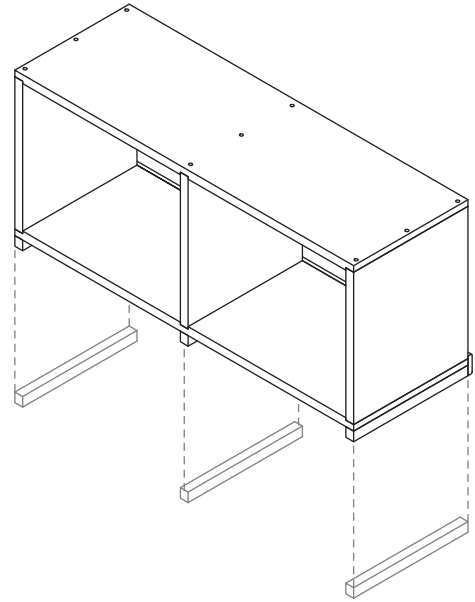

QUARTER ROUND BIN EXTENDER ASSEMBLY GUIDE

Questions?
888.373.6057

or visit
wineracksamerica.com

Page 2

* To keep the bottom of the kit even with the trim piece, 13/16" will need to be trimmed off the side/center pieces. The supplied shim will then be placed under the bin.

ATTACHING YOUR QUARTER ROUND BIN