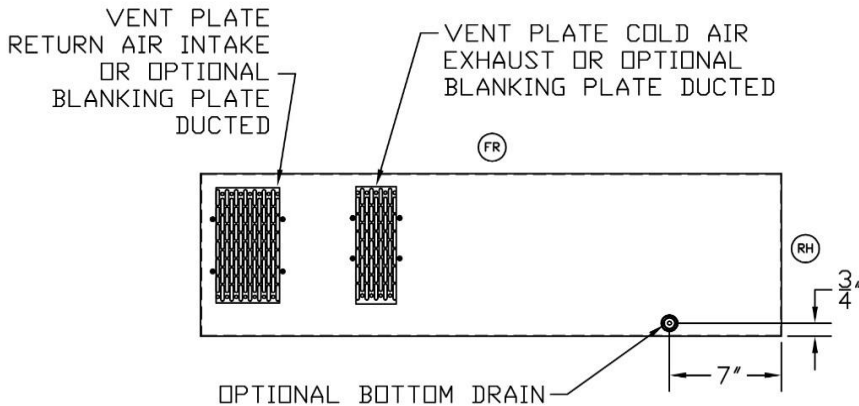

1800H CONTROL AND OPTIONAL FEATURE LOCATIONS
UNIT FRONT AND TOP

2127C_R01

Cut Sheet: Control Locations

1800H

LEFT SIDE VIEW

RIGHT SIDE VIEW

BOTTOM VIEW

REAR VIEW

1800H CONTROL AND OPTIONAL FEATURE LOCATIONS
UNIT LEFT, RIGHT, BOTTOM, AND REAR

2127D_R02