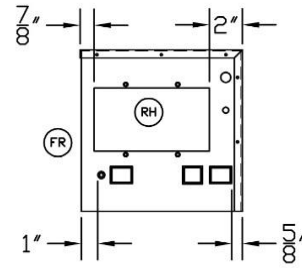

1800H CONTROL AND OPTIONAL FEATURE LOCATIONS
UNIT FRONT AND TOP

2127C_R01

Cut Sheet: Control Locations

1800H

LEFT SIDE VIEW

RIGHT SIDE VIEW

BOTTOM VIEW

REAR VIEW

1800H CONTROL AND OPTIONAL FEATURE LOCATIONS
UNIT LEFT, RIGHT, BOTTOM, AND REAR

2127D_R02