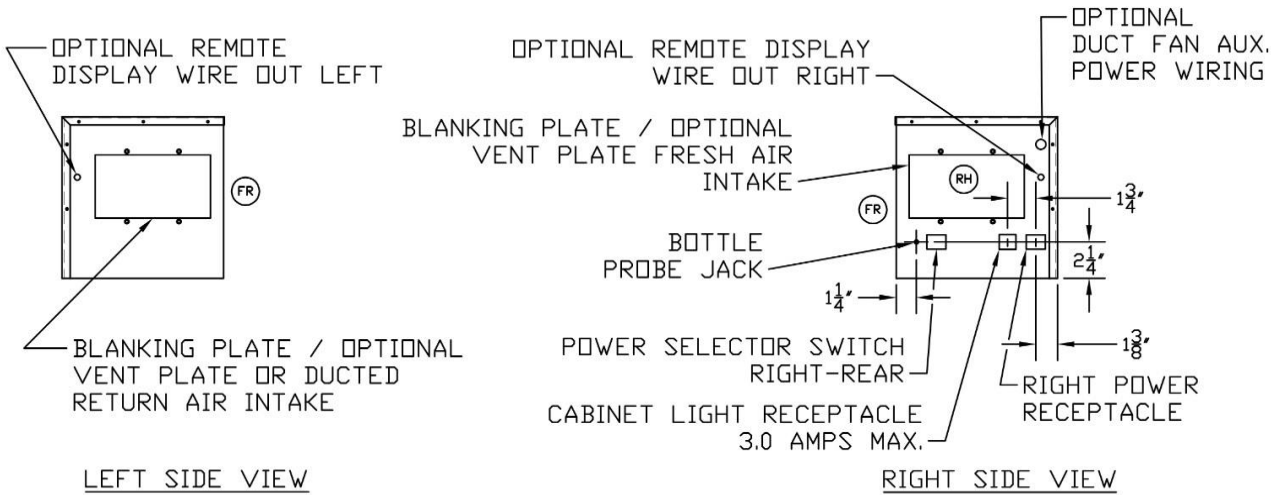

1800H CONTROL AND OPTIONAL FEATURE LOCATIONS
UNIT FRONT AND TOP

2127C_R01

Cut Sheet: Control Locations

1800H

LEFT SIDE VIEW

RIGHT SIDE VIEW

BOTTOM VIEW

REAR VIEW

1800H CONTROL AND OPTIONAL FEATURE LOCATIONS
UNIT LEFT, RIGHT, BOTTOM, AND REAR

2127D_R02