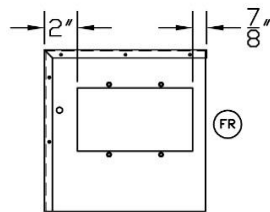

1800H CONTROL AND OPTIONAL FEATURE LOCATIONS
UNIT FRONT AND TOP

2127C_R01

Cut Sheet: Control Locations

1800H

LEFT SIDE VIEW

RIGHT SIDE VIEW

BOTTOM VIEW

REAR VIEW

1800H CONTROL AND OPTIONAL FEATURE LOCATIONS
UNIT LEFT, RIGHT, BOTTOM, AND REAR

2127D_R02