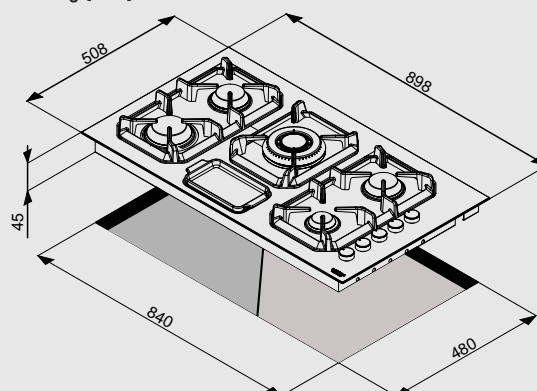

Technical drawing (mm):