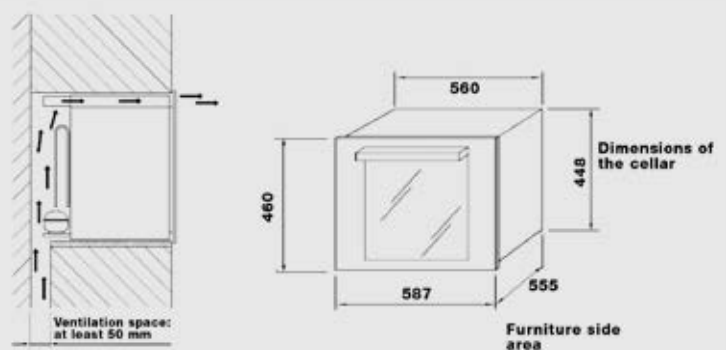

Wine Coolers

- capacity: 24 bottles
- wooden shelves: 3
- power installed: 62 W
- internal micro-ventilation
- cooling system: Compressor (CFC-free)
- refrigerant gas: R600a
- electronic thermostat
- internal LED light

Dimensions (cm - WxDxH): 44.8x56x55.5

Color: Stainless Steel

Finish: Stainless Steel

Technical drawing (mm):