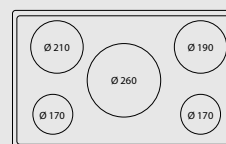

Ø Zone (mm)	Max. Input (W)
170	1400
190	2000
210	3000
260	3000

Oven

- multifunction electric oven
- 9 cooking programs
- 130 l gross capacity
- internal dimensions (cm - WxDxH): 78x41x40
- fast pre-heat
- electric grill
- double fan inside the oven
- rotisserie
- digital programmer
- telescopic shelves support

	Bottom Heat	Top Heat	Grill	Maxi-Grill	Fan
MULTIFUNCTION ELECTRIC OVEN	1750 W	1000 W	2000 W	3000 W	2500 W

Cooling Fan

Power absorbed: 10.400 W