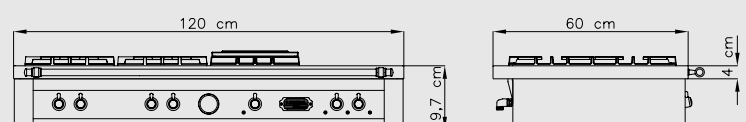

Technical drawing (cm):