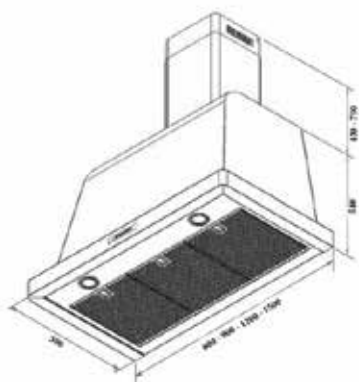

MODEL Dolcevita 90
DIMENSIONS 90x50
ITEM CODE 29200751
EAN CODE 8022389010595

DOLCEVITA

120 & 150 cm

HOODS

Technical drawing (mm):

STAINLESS STEEL

IVORY

RED BURGUNDY