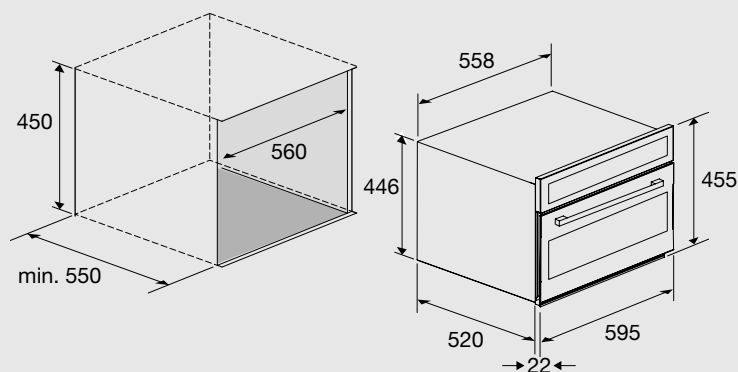

Dimensions (cm - WxDxH): 60x55x45

Color: Stainless Steel or Black

Finish: Stainless Steel

Cooling Fan

Technical drawing (mm):

MICROWAVE OVENS

RANGE TOPS

A NEW WAY TO BE DIFFERENT