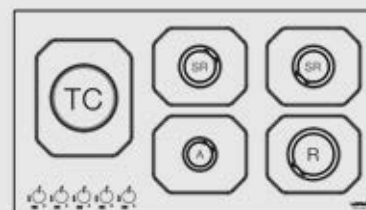

Burner Type	Max. Input (kW)
A	1,10
SR	1,75
R	2,80
TRIPLE CROWN	3,50

Technical drawing (mm):

NETTUNO 90

HLS9C0

ITEM CODE: 29230222
EAN CODE: 8022389009124

Hob

- flat edge
- thickness 0.7 mm
- stainless steel Aisi 304
- 5 gas burners (1 triple crown)
- Gas-Stop safety device
- frontal control knobs