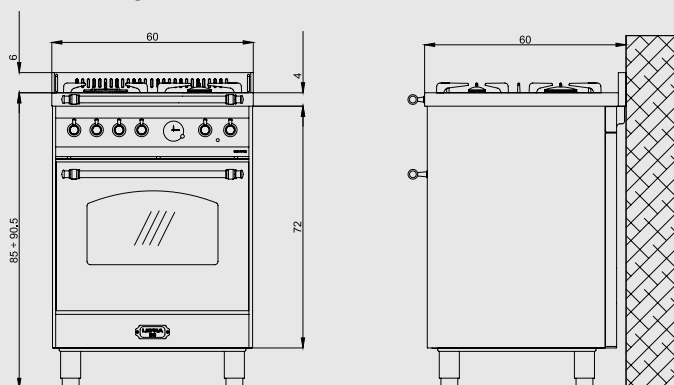

Technical drawing (cm):