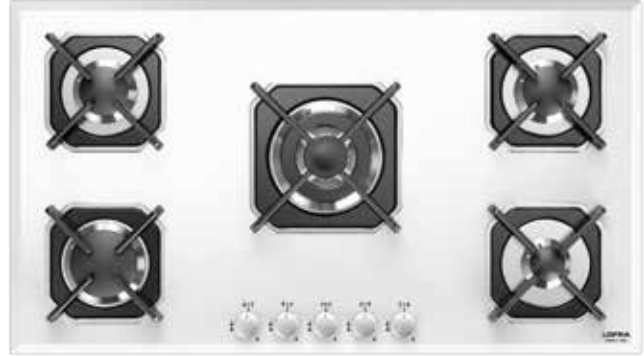

ITEM CODE: 29230208
EAN CODE: 8022389010632

HGB9EO