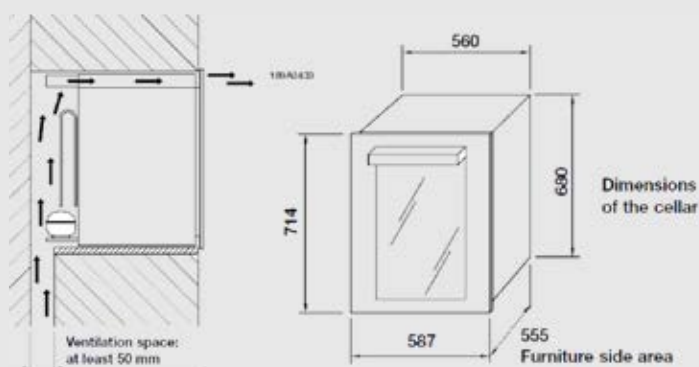

Wine Coolers

- capacity: 36 bottles
- wooden shelves: 3
- power installed: 62 W
- internal micro-ventilation
- cooling system: Compressor (CFC-free)
- refrigerant gas: R600a
- electronic thermostat
- internal LED light

Dimensions (cm - WxDxH): 68x56x55.5

Color: Stainless Steel

Finish: Stainless Steel

Technical drawing (mm):