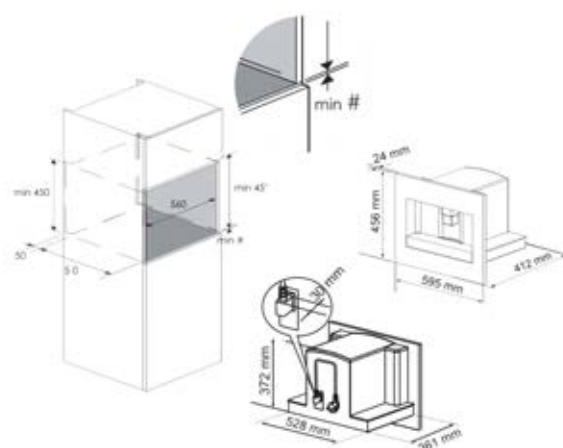

YRR66T

ITEM CODE: 29320228
EAN CODE: 8022389021782

Technical drawing (mm):