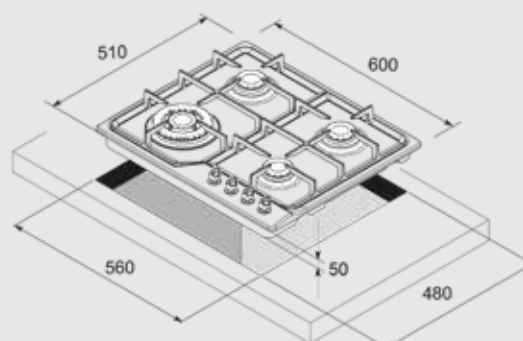

HDS640

Hob

- 4 gas burners
- Gas-Stop safety device
- frontal control knob

Technical drawing (mm):