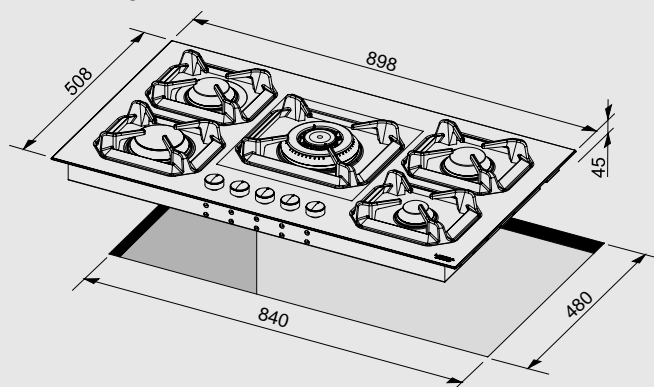

Technical drawing (mm):