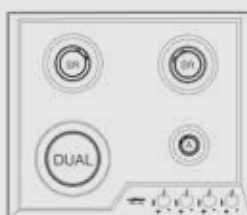

HDS640

Hob

- 4 gas burners
- Gas-Stop safety device
- frontal control knob

HDS690