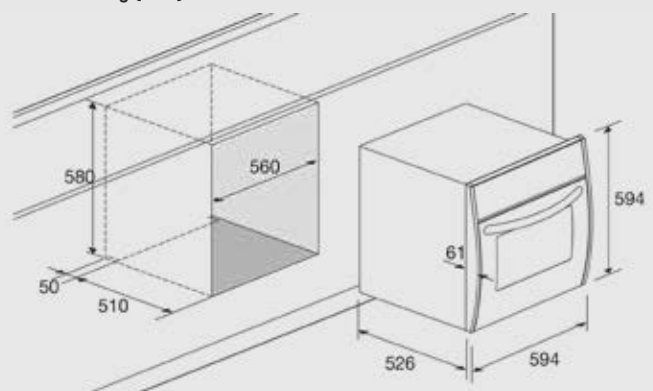

Cooling Fan

1. Optional:
2. rotisserie

Dimensions (cm - WxDxH): 60x55x60

Color: Black Glass

Finish: Stainless Steel

Technical drawing (mm):