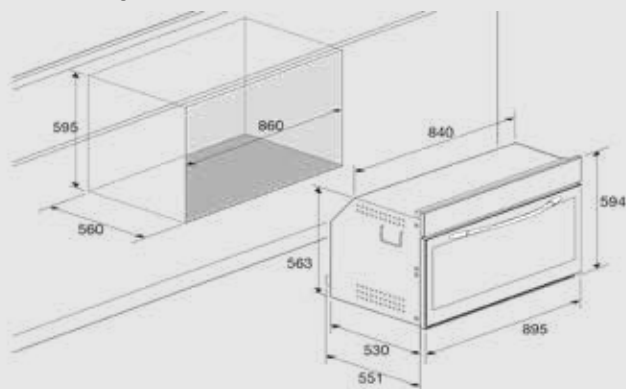

Dimensions (cm - WxDxH): 90x55x60

Color: Stainless Steel

Finish: Stainless Steel

Cooling Fan

Technical drawing (mm):

MICROWAVE OVENS

SMALL SPACE, GREAT POWER

Our combi microwave oven has many functions: you can grill, bake and roast.