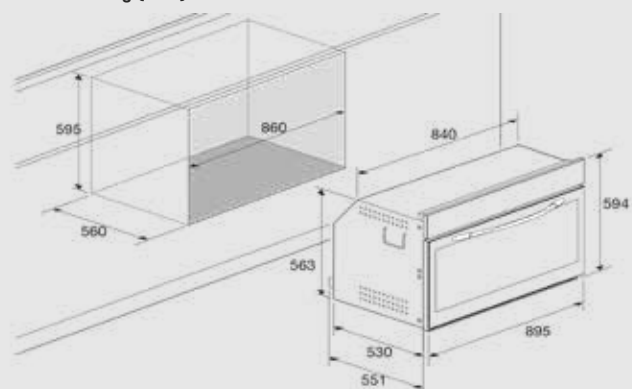

Cooling Fan

Optional:

- rotisserie

Technical drawing (mm):