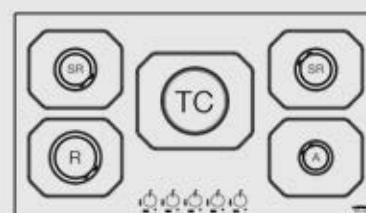

Hob

- flat edge
- thickness 0.7 mm
- stainless steel Aisi 304
- 5 gas burners (1 triple crown)
- Gas-Stop safety device
- frontal control knobs

Dimensions (cm - WxD): 90x50

Color: Steel

Finish: Stainless Steel

Burner Type	Max. Input (kW)
A	1,10
SR	1,75
R	2,80
TRIPLE CROWN	3,50