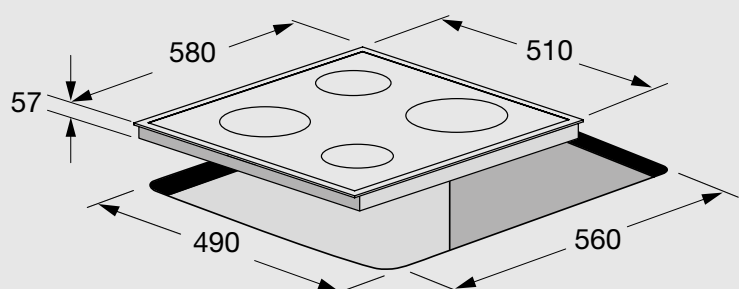

HIN603

HIN604

HIN604

Hob

- induction
- 4 cooking zones
- child lock
- timer
- frontal control knobs
- power indicator
- residual heat indicator light

Technical drawing (mm):

LUNA

HIN612