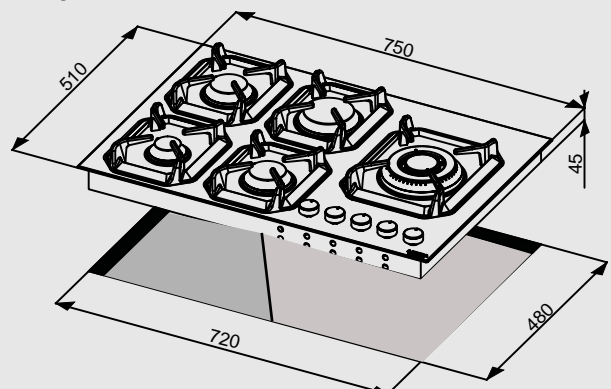

Technical drawing (mm):