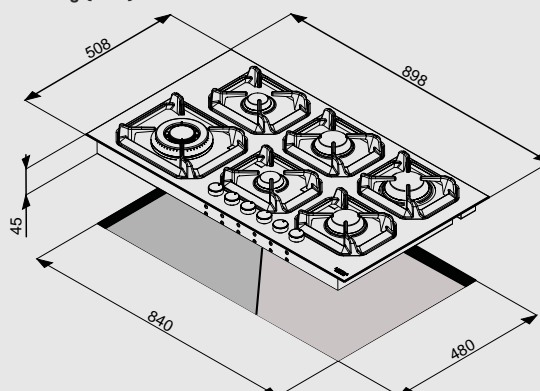

Technical drawing (mm):