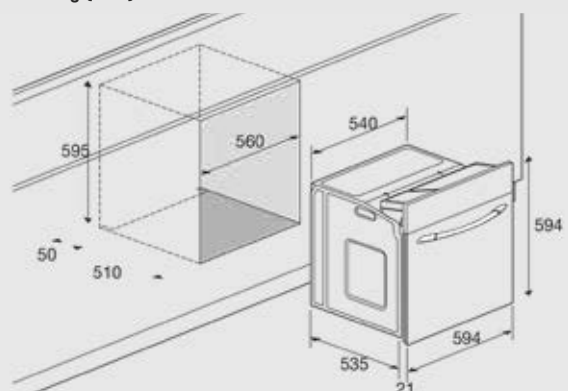

Cooling Fan

Technical drawing (mm):