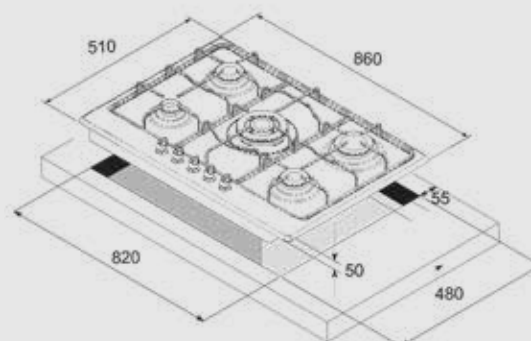

Technical drawing (mm):