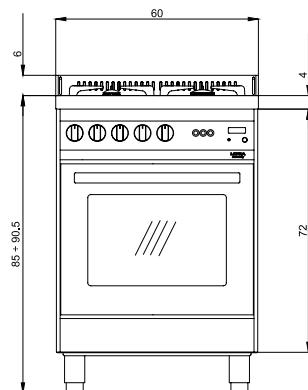

ITEM CODE: 60020030
EAN CODE: 8022389008653

Technical drawing (cm):