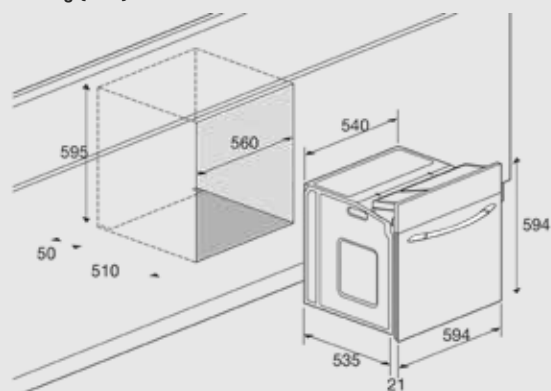

Cooling Fan

Technical drawing (mm):