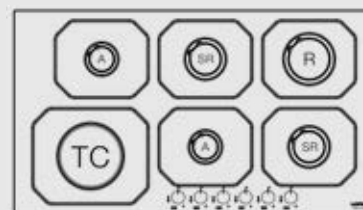

Hob

- flat edge
- thickness 0.7 mm
- stainless steel Aisi 304
- 6 gas burners (1 triple crown)
- Gas-Stop safety device
- frontal control knobs

Dimensions (cm - WxD): 90x50

Color: Steel

Finish: Stainless Steel

Burner Type	Max. Input (kW)
A	1,10
SR	1,75
R	2,80
TRIPLE CROWN	3,50