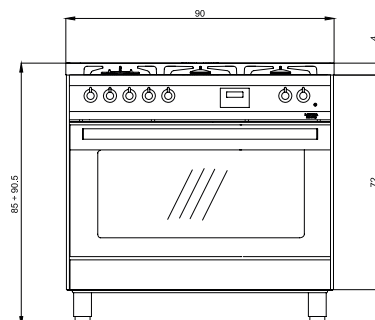

ITEM CODE: 60060074
EAN CODE: 8022389021447

Technical drawing (cm):