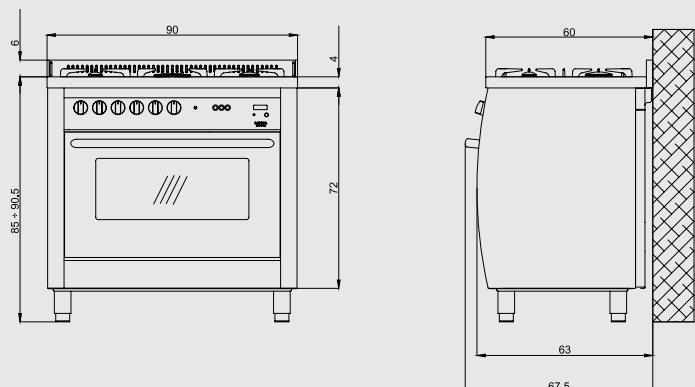

CG96MF/C

Oven

- multifunction electric oven
- 9 cooking programs
- 101 l gross capacity
- internal dimensions (cm - WxDxH): 67,8x40x37
- max temperature: 250°
- electric grill
- digital programmer
- telescopic shelves support

Power absorbed: 3.070 W

Gas consumption: 12,15 kW

Technical drawing (cm):