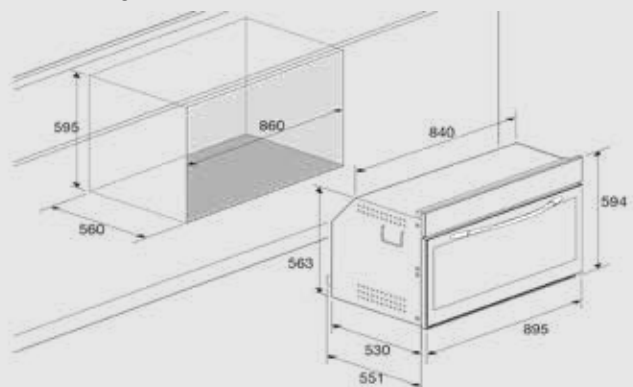

Dimensions (cm - WxDxH): 90x55x60

Color: Stainless Steel/Black Glass

Finish: Stainless Steel

Cooling Fan

Optional:

- rotisserie

Technical drawing (mm):

GAIA 90