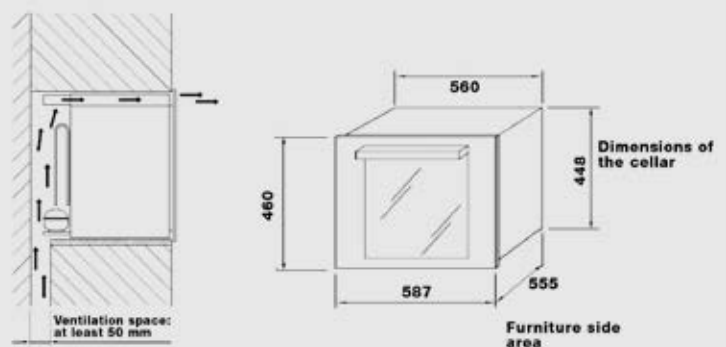

Dimensions (cm - WxDxH): 44.8x56x55.5

Color: Black Matt

Finish: Brass

Technical drawing (mm):

AVAILABLE COLORS

ZBRB124T

ITEM CODE: 52160328
EAN CODE: 8022389020969

ZBRS24T