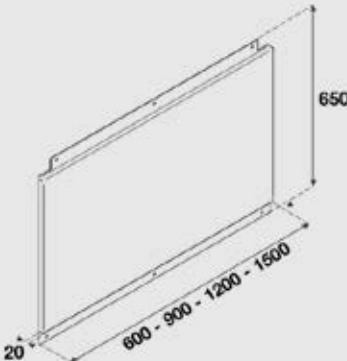

Technical drawing (mm):