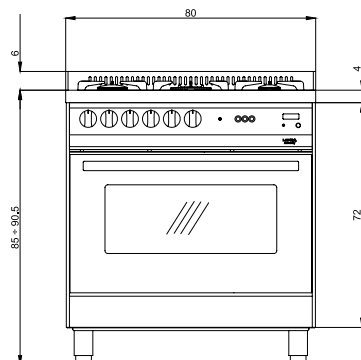

ITEM CODE: 41050075
EAN CODE: 8022389008509

Technical drawing (cm):