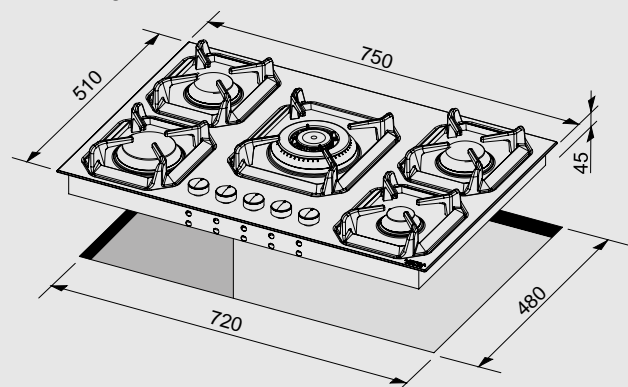

Dimensions (cm - WxD): 70x50

Color: Black Matt

Finish: Brass

Also available with bronze or chrome finish

Burner Type	Max. Input (kW)
A	1,10
SR	1,75
R	2,80
TRIPLE CROWN	3,50

Technical drawing (mm):

AVAILABLE COLORS