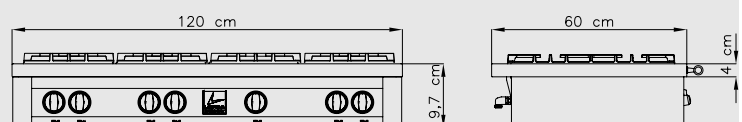

PROFESSIONAL 120

TAS126/7

ITEM CODE: 29230606
EAN CODE: 8022389018928

Hob

- brushed steel finish
- 7 gas brass burners (2 Dual crowns)
- Gas-Stop safety device

Dimensions (cm - WxDxH): 120x60x20

Color: Steel

Finish: Stainless Steel

Burner Type	Max. Input (kW)
A	1,00
SR	1,75
R	3,00
DUAL 125 MM	3,90
DUAL 145 MM	4,50

Technical drawing (cm):