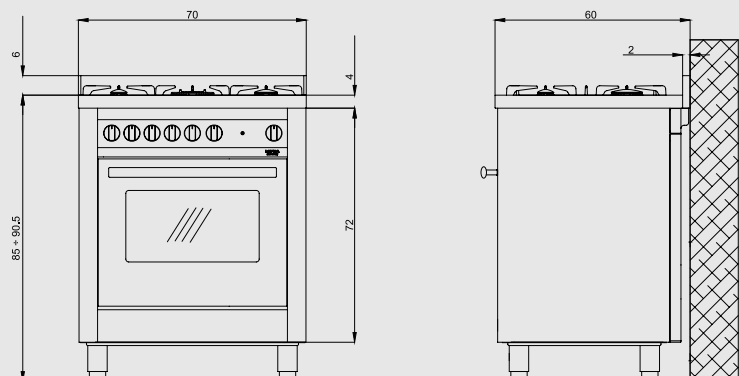

Power absorbed: 2.600 W
Gas consumption: 12.15 kW

Technical drawing (cm):

MAXIMA 80

MG86GV/C

ITEM CODE: 41050081
EAN CODE: 8022389012551

MG86MF/C

ITEM CODE: 60050008
EAN CODE: 8022389012438

Hob