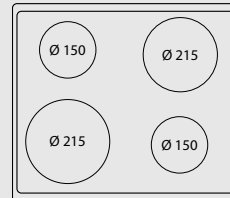

Hob

- induction
- 4 booster cooking zones
- child lock
- residual heat indicator light

Dimensions (cm - WxDxH): 60x60x85 - 90,5

Color: Stainless Steel

Finish: Stainless Steel

Adjustable metal feet