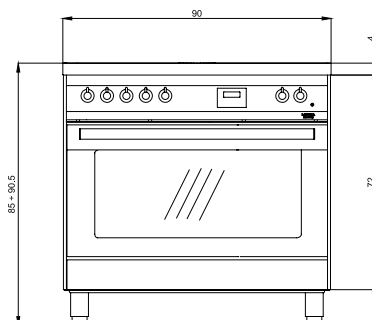

ITEM CODE: 60060079
EAN CODE: 8022389021492

Technical drawing (cm):