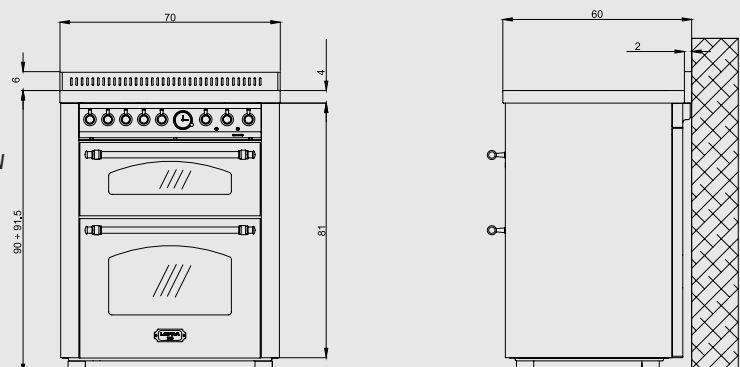

Technical drawing (cm):

“Easy To Clean” blue enamelling Power absorbed: 12.100 W
Cooling Fan

Model	Finish	Item Code	EAN Code
RNMUD76MFTE/4I	Bronze	60110032	8022389020389
	Chrome	60110030	8022389020372
RSUD76MFTE/4I	Bronze	60110035	8022389020860
	Chrome	60110033	8022389020655