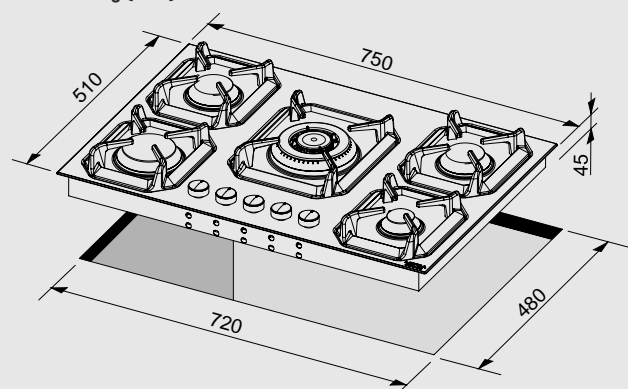

Technical drawing (mm):