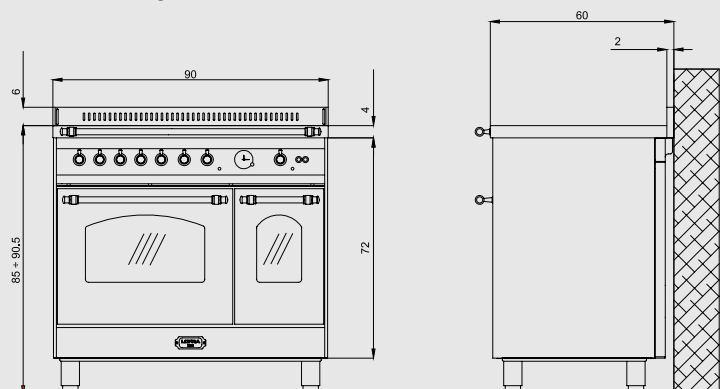

Secondary Oven

- electric static oven
- 35 l gross capacity
- internal dimensions (cm - WxDxH): 23x40,8x36,9
- max temperature: 250°
- electric grill
- rotisserie
- fixed oven guides

“Easy To Clean” blue enamelling
Cooling Fan

Power absorbed: 11.750 W

Technical drawing (cm):