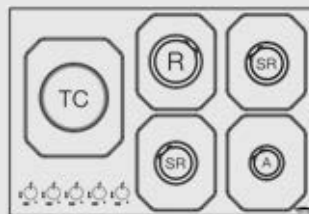

URANO 75

HOBBS

HLS7B0

HLS7D0

ITEM CODE: 29220212
EAN CODE: 8022389011936

ITEM CODE: 29220213
EAN CODE: 8022389011950

HOBBS

HLS7B0

Hob

- flat edge
- thickness 0.7 mm
- stainless steel Aisi 304
- 5 gas burners (1 triple crown LH)
- Gas-Stop safety device
- frontal control knobs

Dimensions (cm - WxD): 75x50

Color: Steel

Finish: Stainless Steel

Burner Type	Max. Input (kW)
A	1,10
SR	1,75
R	2,80
TRIPLE CROWN	3,50

HLS7D0

Hob

- flat edge
- thickness 0.7 mm
- stainless steel Aisi 304
- 5 gas burners (1 triple crown LH)
- Gas-Stop safety device
- frontal control knobs

HLS7B0

HLS7D0

Technical drawing (mm):