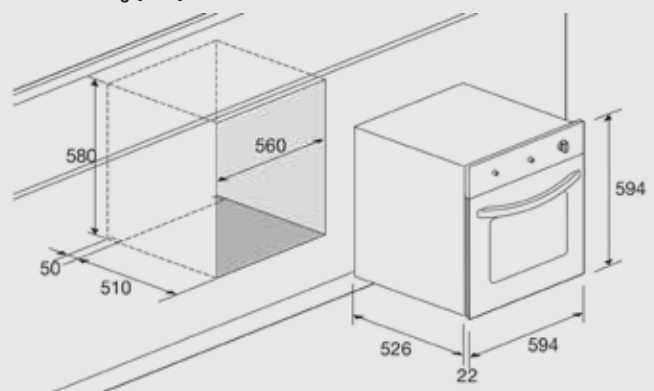

Cooling Fan

Technical drawing (mm):