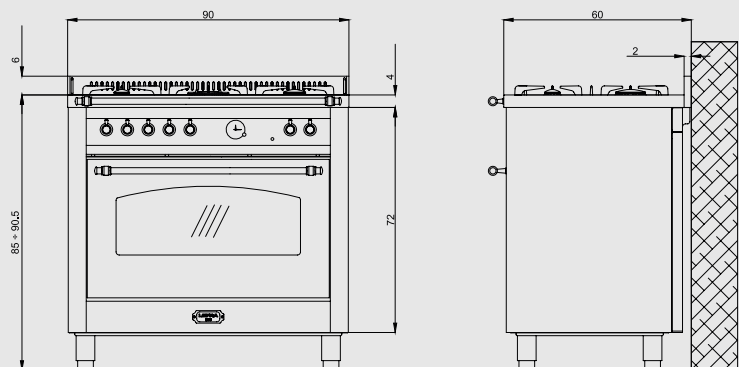

Oven

- convection gas oven
- Gas-Stop safety device
- 101 l gross capacity
- internal dimensions (cm - WxDxH): 67,8x40x37
- max temperature: 260°
- rotisserie
- gas grill
- electronic analogue programmer
- telescopic shelves support

Dimensions (cm - WxDxH): 90x60x85 - 90,5

Color: Black Matt

Finish: Brass

Adjustable metal feet

Also available with bronze or chrome finish

Burner Type	Max. Input (kW)
A	1,10
SR	1,75
R	2,80
TRIPLE CROWN	3,70
GAS OVEN	5,00
GAS GRILL	3,30

“Easy To Clean” blue enamelling
Cooling Fan

Power absorbed: 100 W
Gas consumption: 17,15 kW

Technical drawing (cm):