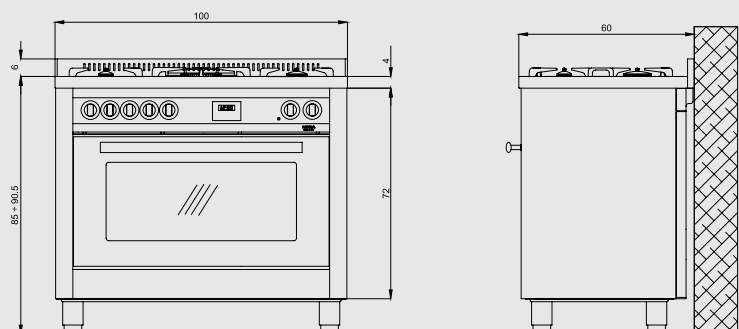

Technical drawing (cm):