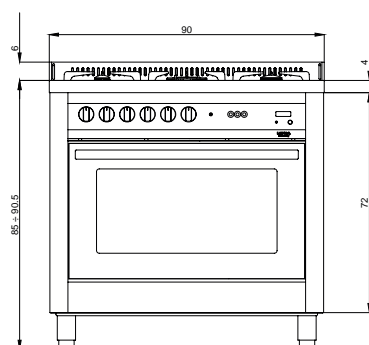

ITEM CODE: 41060097
EAN CODE: 8022389008554

Technical drawing (cm):