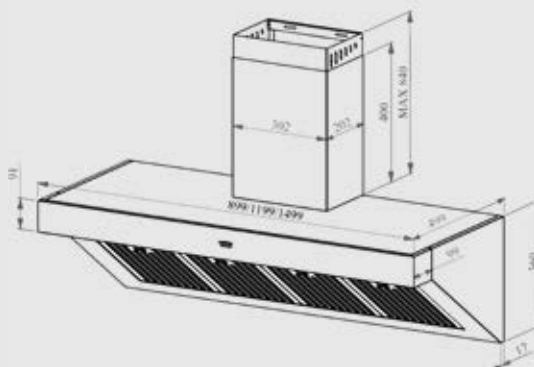

Hood

- led spotlights 3x1.2 Watt
- tangential motor 800 m3/h
- 3 extraction speeds
- 4 metal grease filter
- 2 active carbon filter
- touch control
- remote control

Dimensions (cm - WxDxH): 120x50

Color: Stainless Steel

Finish: Stainless Steel

Technical drawing (mm):