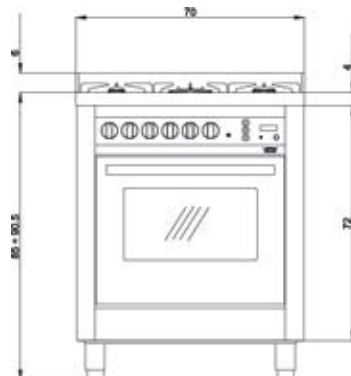

ITEM CODE: 41110090
EAN CODE: 8022389008455

Technical drawing (cm):