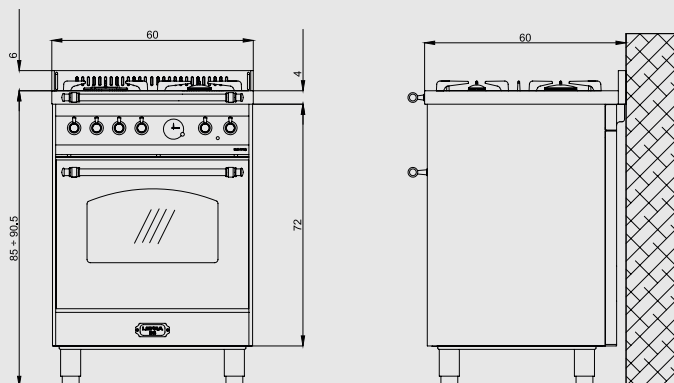

Model	Finish	Item Code	EAN Code
RNM66GVGT/Ci	Bronze	41020103	8022389019161
	Chrome	41020108	8022389021690
RS66GVGT/Ci	Bronze	41020107	8022389020679
	Chrome	41020106	8022389020686