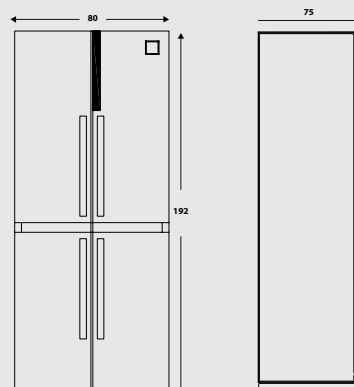

Comfort

- antibacterial treatment: Deodorizer
- electronic control panel
- acoustic signalling of door opening

Dimensions (cm - WxDxH): 80x75x192 cm

Color: Black Matt

Finish: Brass

Also available with bronze or chrome finish

Technical drawing (cm):