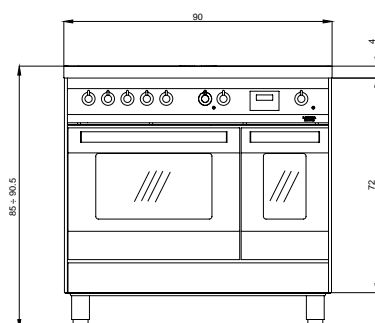

ITEM CODE: 60220059
EAN CODE: 8022389021218

Technical drawing (cm):