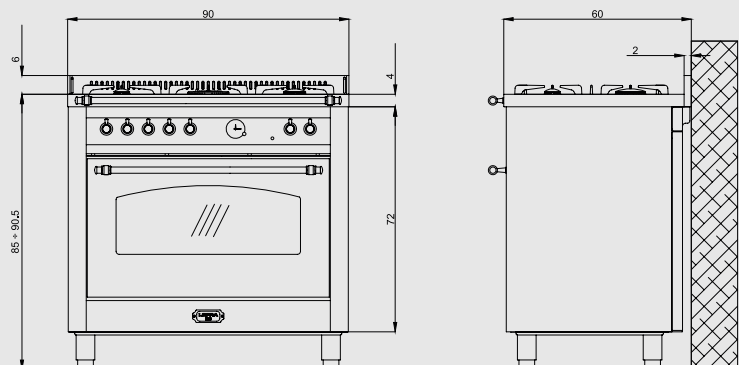

Oven

- multifunction electric oven
- 9 cooking programs
- 101 l gross capacity
- internal dimensions (cm - WxDxH): 67,8x40x37
- max temperature: 270°
- electric grill
- rotisserie
- electronic analogue programmer
- telescopic shelves support

Dimensions (cm - WxDxH): 90x60x85 - 90,5

Color: Black Matt

Finish: Brass

Adjustable metal feet

Also available with bronze or chrome finish

Burner Type	Max. Input (kW)
A	1,10
SR	1,75
R	2,80
TRIPLE CROWN	3,70

	Bottom Heat	Top Heat	Grill	Maxi-Grill	Fan
MULTIFUNCTION ELECTRIC OVEN	1750 W	1000 W	2000 W	3000 W	2500 W

“Easy To Clean” blue enamelling
Cooling Fan

Power absorbed: 3.100 W
Gas consumption: 12,15 kW

Technical drawing (cm):