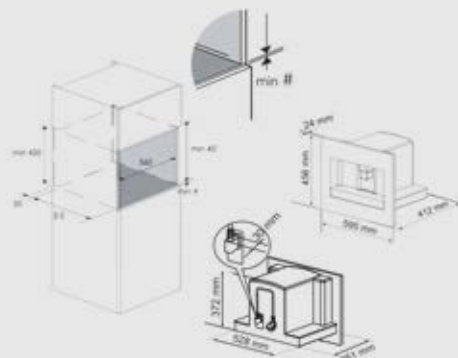

Technical drawing (mm):