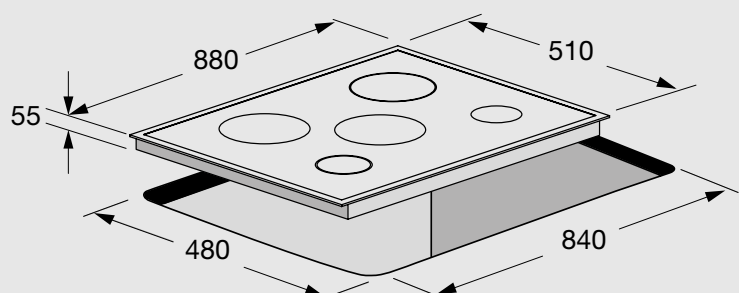

Technical drawing (mm):

HOBS

VITROCERAMIC HOBS

MAXIMUM PLEASURE AND MINIMUM EFFORT

Available in 30 cm, 60 cm and 90 cm widths, Lofra Vitroc ceramic hobs make your life easier.

They are the ideal solution for those who want to cook with professional appliances, designed to meet different cooking needs and to be adapted to any kitchen design solution.