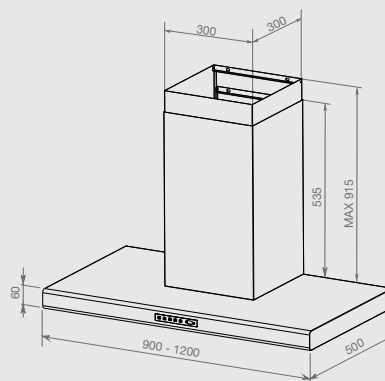

Hood

- led bar 14 Watt
- tangential motor 800 m3/h
- 3 extraction speeds
- 3 metal grease filter
- 2 active carbon filter
- touch control
- remote control

Dimensions (cm - WxDxH): 90x50

Color: Stainless Steel

Finish: Stainless Steel

Technical drawing (mm):