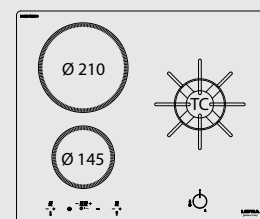

Hob

- induction/gas
- 1 triple crown gas
- 3 cooking zones
- child lock
- timer
- frontal control knobs
- control knob
- power indicator
- residual heat indicator light

Dimensions (cm - WxD): 60x50

Color: Black Glass

Burner Type	Max. Input (kW)	Ø Zone (mm)	Max. Input (W)	Booster (W)
TRIPLE CROWN	3,90	145	1200	1600
		210	1500	2000