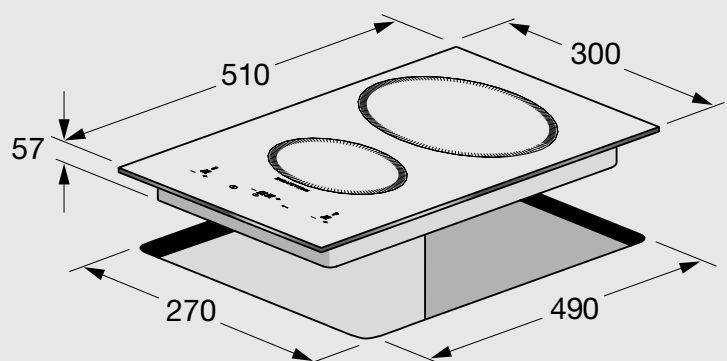

Hob

- induction
- 2 cooking zones
- child lock
- timer
- frontal control knobs
- power indicator
- residual heat indicator light

Dimensions (cm - WxD): 30x50

Color: Black Glass

Ø Zone (mm)	Max. Input (W)	Booster (W)
145	1200	1600
210	1500	2000

Technical drawing (mm):