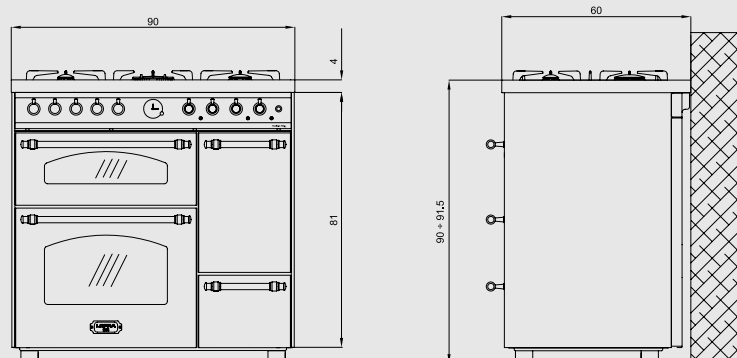

Technical drawing (cm):

DOLCEVITA 90

ELECTRIC OVEN

RNMG96MFT/Ci

ITEM CODE: 60060037
EAN CODE: 8022389009773

Hob

- brushed steel
- 5 gas burners (1 triple crown)
- Gas-Stop safety device

Oven