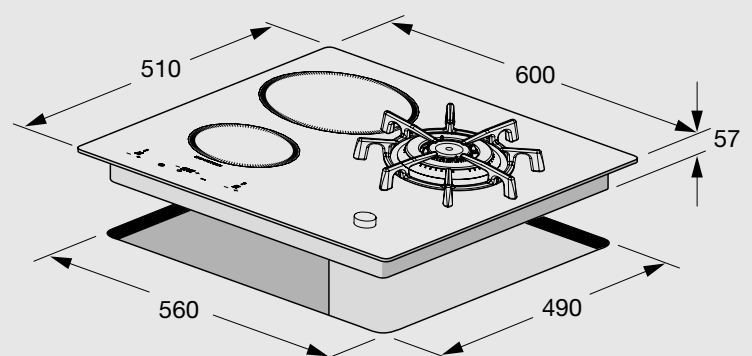

Technical drawing (mm):