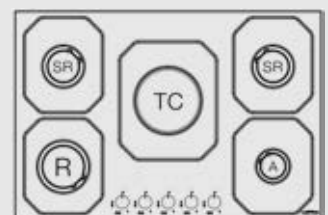

Hob

- flat edge
- thickness 0.7 mm
- stainless steel Aisi 304
- 5 gas burners (1 triple crown)
- Gas-Stop safety device
- frontal control knobs

Dimensions (cm - WxD): 75x50

Color: Steel

Finish: Stainless Steel

Burner Type	Max. Input (kW)
A	1,10
SR	1,75
R	2,80
TRIPLE CROWN	3,50