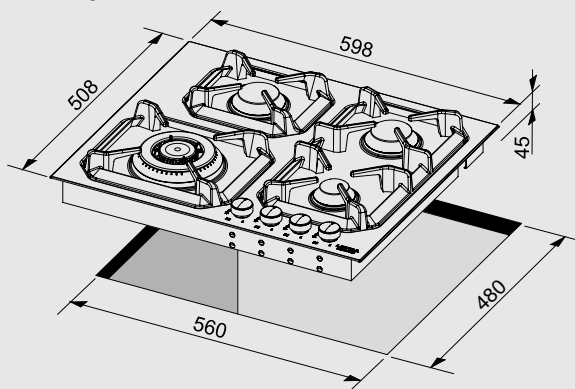

Technical drawing (mm):