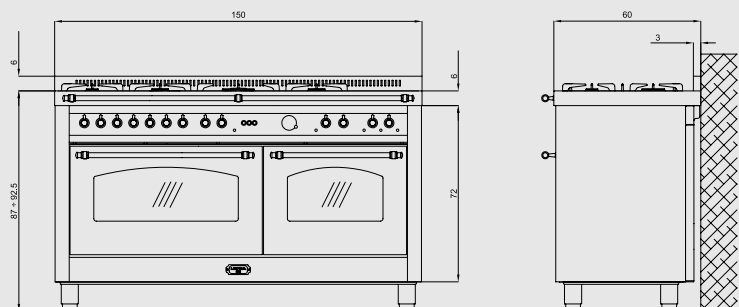

Technical drawing (cm):

“Easy To Clean” blue enamelling
Cooling Fan

Power absorbed: 8.150 W
Gas consumption: 16,75 kW