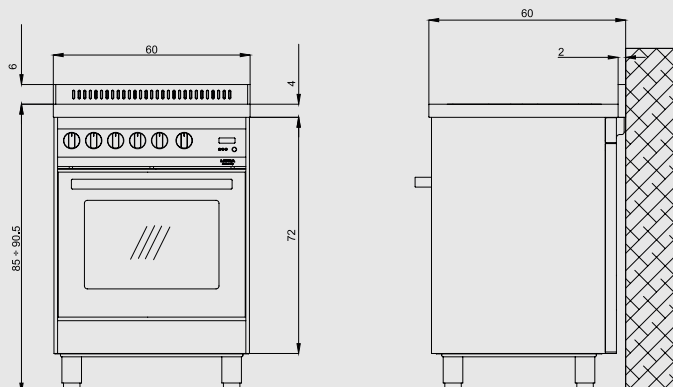

Main Oven

- multifunction electric oven
- 72 l gross capacity
- 9 cooking programs
- internal dimensions (cm - WxDxH): 47,9x40x36x9
- max temperature: 270°
- electric grill
- digital programmer
- digital timer
- telescopic shelves support

	Bottom Heat	Top Heat	Grill	Maxi-Grill	Fan
MULTIFUNCTION ELECTRIC OVEN	1650 W	900 W	1500 W	2400 W	2000 W

Power absorbed: 9.810 W

Technical drawing (cm):