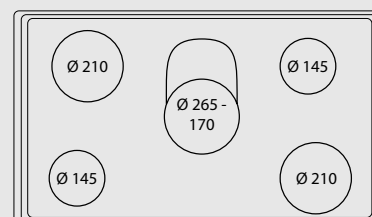

Hob

- vitroceramic
- 5 cooking zones
- indicator power
- residual heat indicator light
- frontal control knobs
- timer
- child lock

Dimensions (cm - WxD): 90x50

Color: Black Glass

Ø Zone (mm)	Max. Input (W)
145	1200
180	1800
210	2200
265 - 170	2200 - 1400