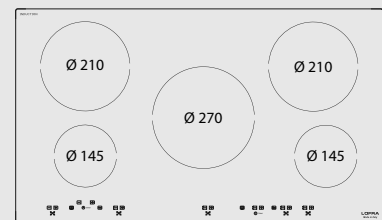

Technical drawing (mm):

HOBS

VITROCERAMIC HOBS

MAXIMUM PLEASURE AND MINIMUM EFFORT

Available in 30 cm, 60 cm and 90 cm widths, Lofra Vitroc ceramic hobs make your life easier.

They are the ideal solution for those who want to cook with professional appliances, designed to meet different cooking needs and to be adapted to any kitchen design solution.