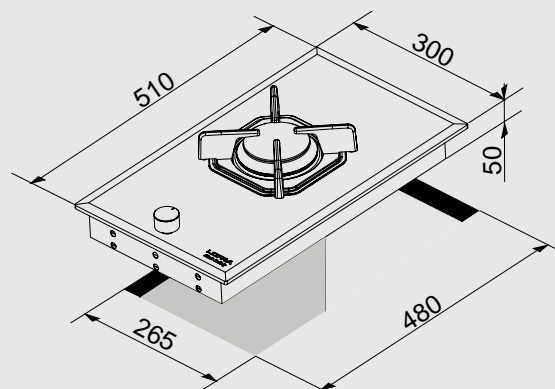

HGN310

Hob

- flat edge
- 1 gas burner
- Gas-Stop safety device
- frontal control knobs

HDS690

HDS640

Technical drawing (mm):

MERCURIO 60

SIDE CONTROL KNOBS