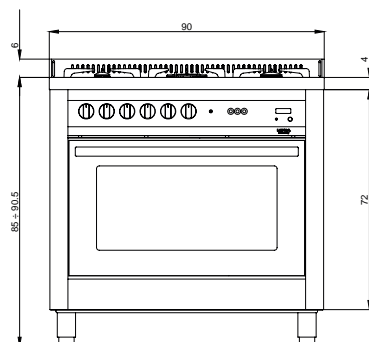

ITEM CODE: 60060030
EAN CODE: 8022389008806

Technical drawing (cm):