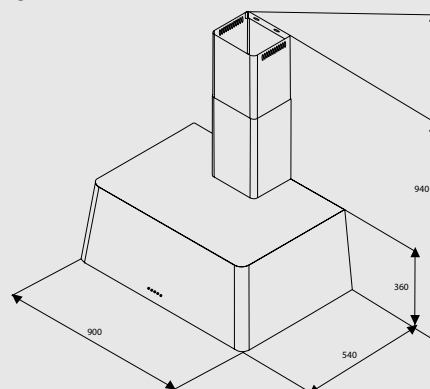

Hood

- led spotlights 2x1.2 Watt
- stainless steel filter holder
- stainless steel chimney
- mechanical push-button panel
- 600m³/h motor class A
- aluminium filters

Dimensions (cm - WxDxH): 90x50

Color: Black Matt

Finish: Stainless Steel

Technical drawing (mm):