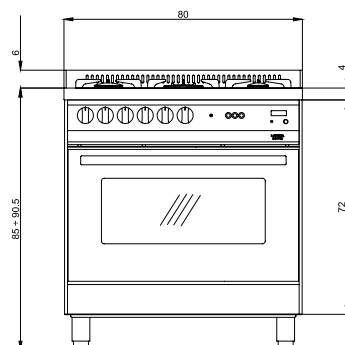

ITEM CODE: 60050003
EAN CODE: 8022389008752

Technical drawing (cm):