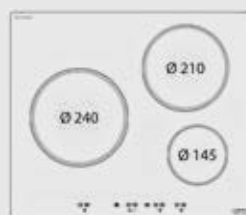

LUNA

HIN603

HIN604

ITEM CODE: 29210237
EAN CODE: 8022389020877

ITEM CODE: 29211102
EAN CODE: 8022389004570

HIN603

Dimensions (cm - WxD): 60x50
Color: Black Glass

Hob

- induction
- 3 cooking zones
- child lock
- timer
- frontal control knobs
- power indicator
- residual heat indicator light

HIN603			HIN604		
Ø Zone (mm)	Max. Input (W)	Booster (W)	Ø Zone (mm)	Max. Input (W)	Booster (W)
145	1100	1400	145	1200	1600
210	1400	2000	210	1500	2000
240	2300	3000			

HIN603

HIN604

HIN604

Hob

- induction
- 4 cooking zones
- child lock
- timer
- frontal control knobs
- power indicator
- residual heat indicator light

Technical drawing (mm):