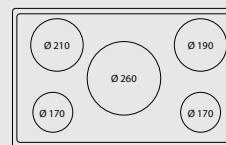

Hob

- 5 cooking zones with booster
- child lock
- residual heating lamp
- removable backguard

Dimensions (cm - WxDxH): 90x60x85 - 90,5

Color: Stainless Steel

Finish: Stainless Steel

Adjustable metal feet

Ø Zone (mm)	Max. Input (W)
170	1400
190	2000
210	3000
260	3000