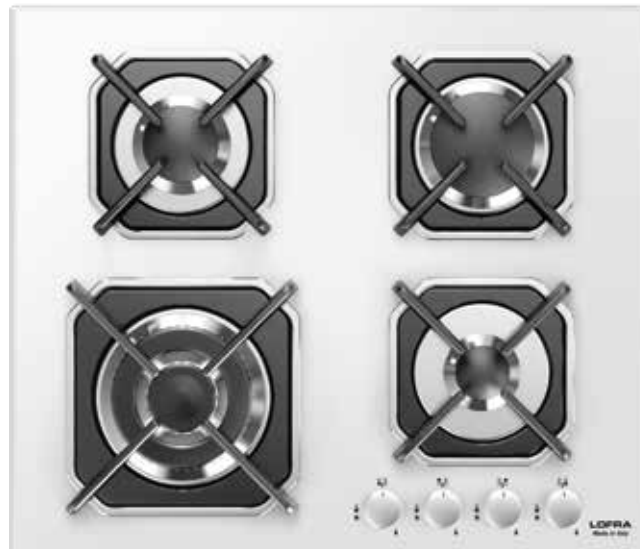

ITEM CODE: 29210233
EAN CODE: 8022389014173

ITEM CODE: 29210235
EAN CODE: 8022389014166

Hob

- flat edge
- 4 gas burners (1 triple crown)
- Gas-Stop safety device
- frontal control knobs

Dimensions (cm - WxD): 60x50