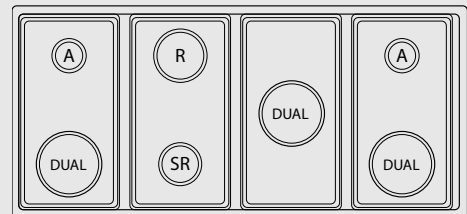

Hob

- brushed steel finish
- 7 gas brass burners (2 Dual crowns)
- Gas-Stop safety device

Dimensions (cm - WxDxH): 120x60x20

Color: Steel

Finish: Stainless Steel

Burner Type	Max. Input (kW)
A	1,00
SR	1,75
R	3,00
DUAL 125 MM	3,90
DUAL 145 MM	4,50

Technical drawing (cm):