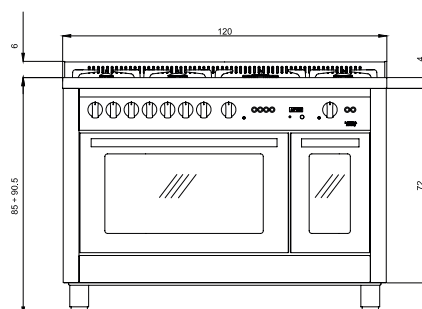

ITEM CODE: 62010012
EAN CODE: 8022389009520

Technical drawing (cm):