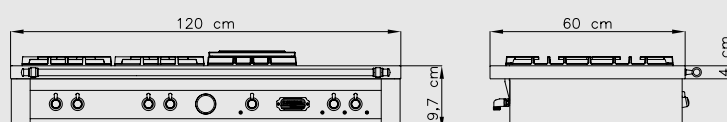

Technical drawing (cm):