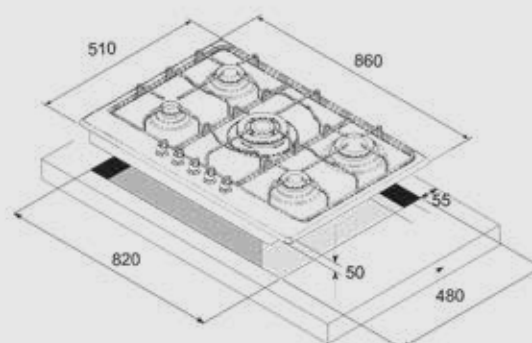

Technical drawing (mm):