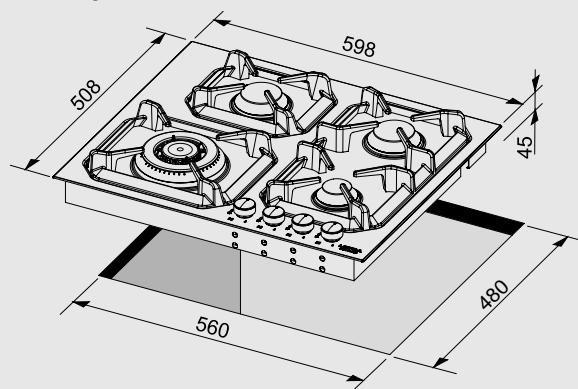

Hob

- flat edge
- thickness 0.7 mm
- stainless steel Aisi 304
- 4 gas burners
- Gas-Stop safety device
- frontal control knobs

Dimensions (cm - WxD): 60x50

Color: Steel

Finish: Stainless Steel

Burner Type	Max. Input (kW)
A	1,10
SR	1,75
R	2,80
TRIPLE CROWN	3,50

Technical drawing (mm):