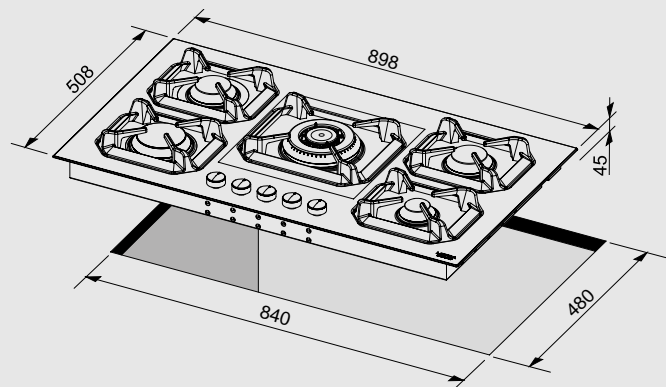

Technical drawing (mm):