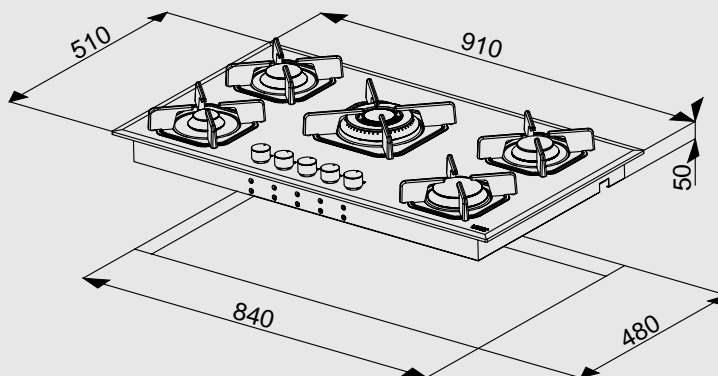

Technical drawing (mm):