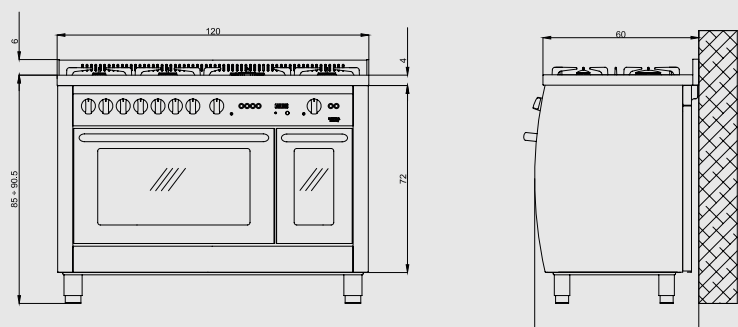

Secondary Oven

- electric static oven
- 35 l gross capacity
- internal dimensions (cm - WxDxH): 23x40,8x36,9
- max temperature: 250°
- rotisserie
- fixed oven guides

Power absorbed: 3.550 W
Gas consumption: 21,40 kW

Technical drawing (cm):