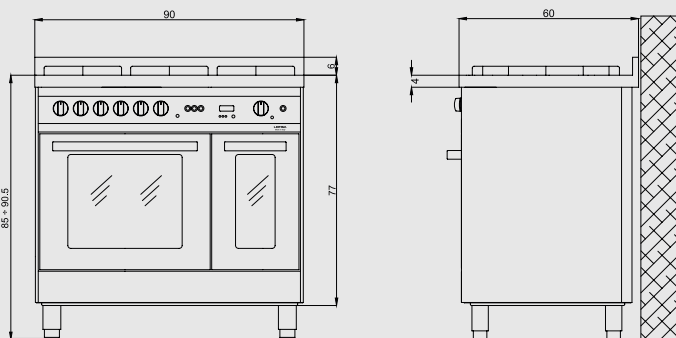

PROFESSIONAL 90

PD96GVE/C

PD96MFE/C

ITEM CODE: 60220018
EAN CODE: 8022389008219

ITEM CODE: 60220037
EAN CODE: 8022389017815

PROFESSIONAL

Hob

- brushed steel
- 5 gas burners (1 triple crown)
- Gas-Stop safety device

Dimensions (cm - WxDxH): 90x60x85 - 90,5

Color: Stainless Steel
Finish: Stainless Steel
Adjustable metal feet

Burner Type	Max. Input (kW)
A	1,10
SR	1,75
R	2,80
TRIPLE CROWN	3,70
GAS OVEN	3,30

PD96GVE/CI

Main Oven

- convection gas oven
- 72 l gross capacity
- internal dimensions (cm - WxDxH): 47,9x40x36,9
- max temperature: 270°
- electric grill
- digital programmer
- telescopic shelves support

Secondary Oven

- electric static oven
- 35 l gross capacity
- internal dimensions (cm - WxDxH): 23x40,8x36,9
- max temperature: 250°
- electric grill
- fixed oven guides

Power absorbed: 3.280 W
Gas consumption: 15,45 kW

	Bottom Heat	Top Heat	Grill	Maxi-Grill	Fan
CONVECTION GAS OVEN	-	-	1500 W	-	-
MULTIFUNCTION ELECTRIC OVEN	1650 W	900 W	1500 W	2400 W	2000 W
STATIC OVEN	1200 W	500 W	1000 W	-	-

Technical drawing (cm):

PD96MFE/CI

Main Oven

- multifunction electric oven
- 72 l gross capacity
- internal dimensions (cm - WxDxH): 47,9x40x36,9
- max temperature: 240°
- electric grill
- rotisserie
- digital timer
- telescopic shelves support

Secondary Oven

- electric static oven
- 35 l gross capacity
- internal dimensions (cm - WxDxH): 23x40,8x36,9
- max temperature: 250°
- electric grill
- rotisserie
- fixed oven guides

Power absorbed: 4.340 W
Gas consumption: 12,15 kW