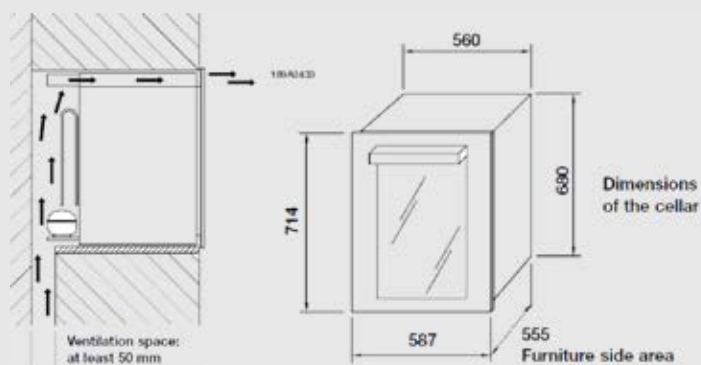

Wine Coolers

- capacity: 36 bottles (max. 46)
- wooden shelves: 5
- power installed: 65 W
- internal micro-ventilation
- cooling system: Compressor (CFC-free)
- refrigerant gas: R600a
- electronic thermostat
- double temperature: optional
- internal LED light

Dimensions (cm - WxDxH): 68x56x55.5

Color: Black Matt

Finish: Brass

Technical drawing (mm):