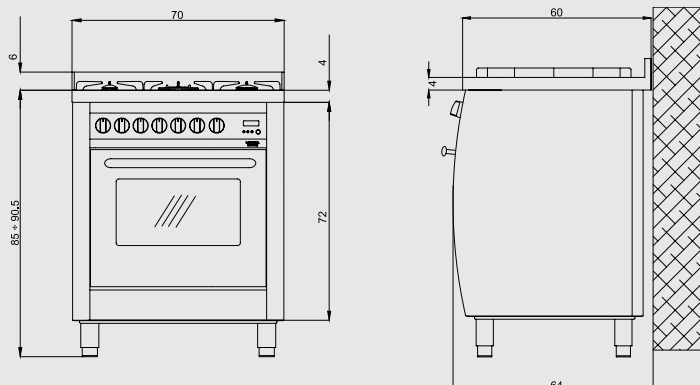

Technical drawing (cm):