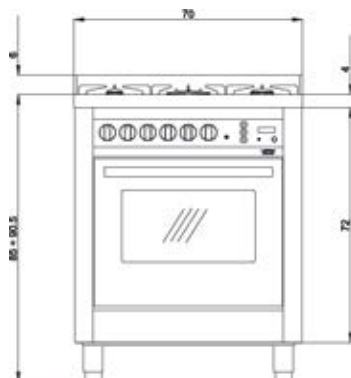

ITEM CODE: 60110021
EAN CODE: 8022389008707

Technical drawing (cm):