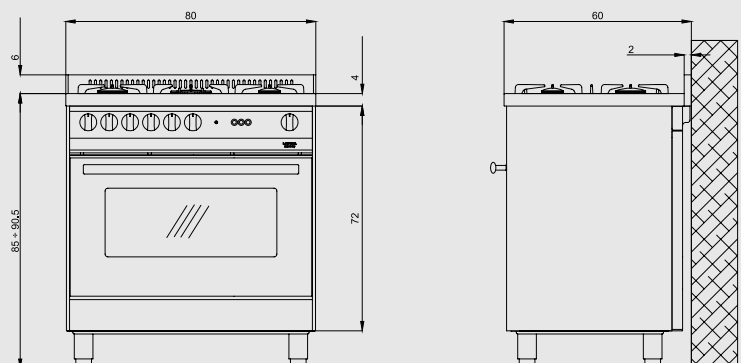

Power absorbed: 3.070 W
Gas consumption: 12.15 kW

Technical drawing (cm):

MAXIMA 90

MG96GV/C

MG96MF/C

ITEM CODE: 41060103
EAN CODE: 8022389012629

ITEM CODE: 60060045
EAN CODE: 8022389012636

Hob