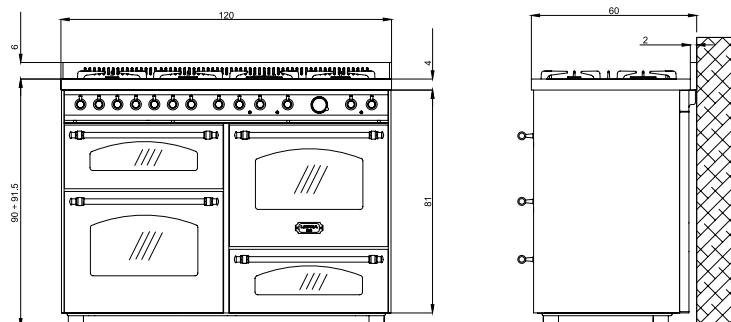

Technical drawing (cm):