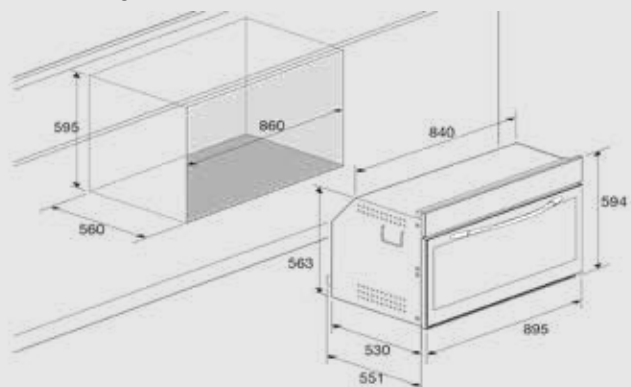

Dimensions (cm - WxDxH): 90x55x60

Color:Color: Black Glass/White Glass

Finish: Stainless Steel

Cooling Fan

Optional:

- rotisserie

Technical drawing (mm):

GEMMA 90