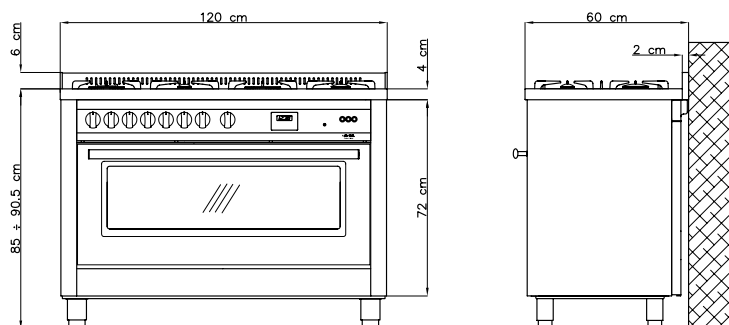

PROFESSIONAL

PROFESSIONAL