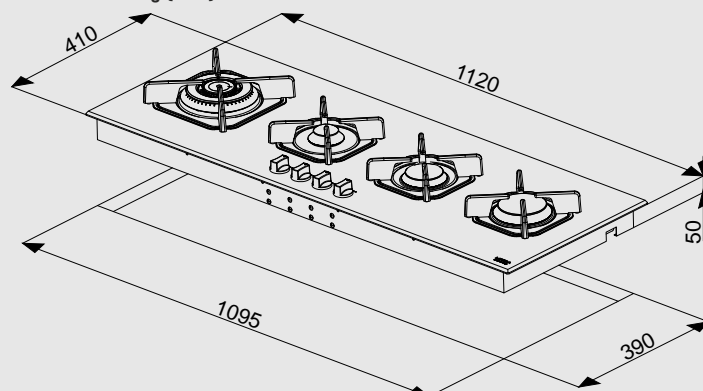

Technical drawing (mm):