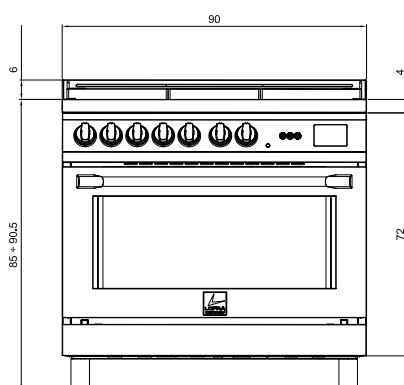

ITEM CODE: 41060116
EAN CODE: 8022389021287

Technical drawing (cm):