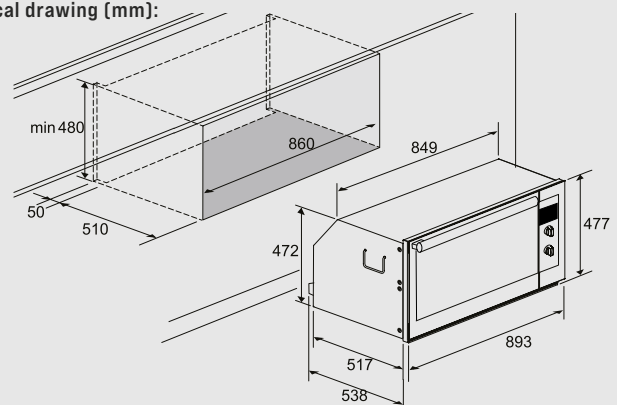

Cooling Fan

Technical drawing (mm):