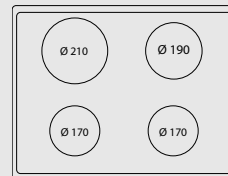

Dimensions (cm - WxDxH): 70x60x90 - 91,5

Color:

- Black Matt - RNMUD76MFTE/4I
- Stainless Steel - RSUD76MFTE/4I

Finish: Brass

Also available with bronze or chrome finish

Adjustable metal feet

Ø Zone (mm)	Max. Input (W)
170	1400
190	2000
210	3000