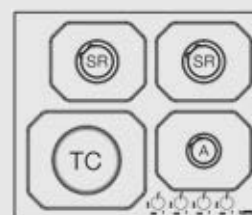

Hob

- flat edge
- thickness 0.7 mm
- stainless steel Aisi 304
- 4 gas burners (1 triple crown)
- Gas-Stop safety device
- frontal control knobs

Dimensions (cm - WxD): 60x50

Color: Steel

Finish: Stainless Steel

Burner Type	Max. Input (kW)
A	1,10
SR	1,75
R	2,80
TRIPLE CROWN	3,50