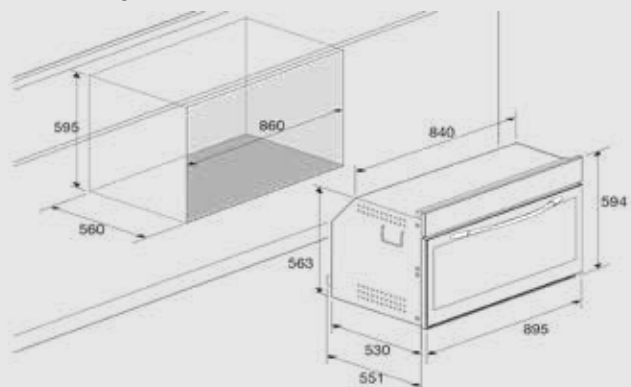

Dimensions (cm - WxDxH): 90x55x60

Color: Stainless Steel/Black Glass

Finish: Stainless Steel

Cooling Fan

Optional:

- rotisserie

Technical drawing (mm):

ONYX