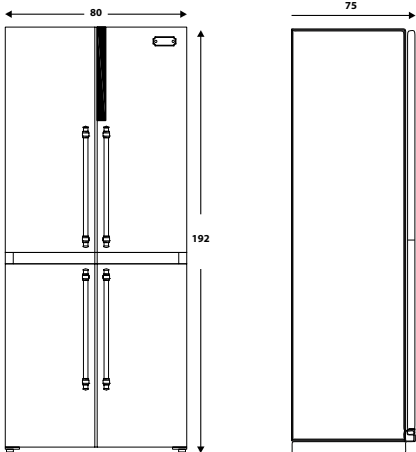

REFRIGERATORS

REFRIGERATORS