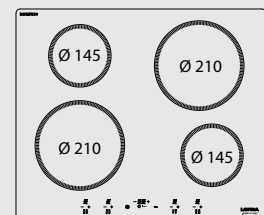

LUNA

HIN603

HIN604

ITEM CODE: 29210237
EAN CODE: 8022389020877

ITEM CODE: 29211102
EAN CODE: 8022389004570

HIN603

Dimensions (cm - WxD): 60x50
Color: Black Glass

Hob

- induction
- 3 cooking zones
- child lock
- timer
- frontal control knobs
- power indicator
- residual heat indicator light

HIN603			HIN604		
Ø Zone (mm)	Max. Input (W)	Booster (W)	Ø Zone (mm)	Max. Input (W)	Booster (W)
145	1100	1400	145	1200	1600
210	1400	2000	210	1500	2000
240	2300	3000			

HIN603

HIN604

HIN604

Hob

- induction
- 4 cooking zones
- child lock
- timer
- frontal control knobs
- power indicator
- residual heat indicator light

Technical drawing (mm):