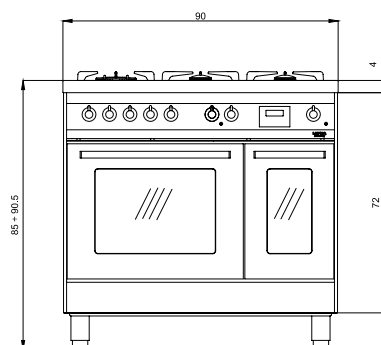

ITEM CODE: 60220058
EAN CODE: 8022389021201

Technical drawing (cm):