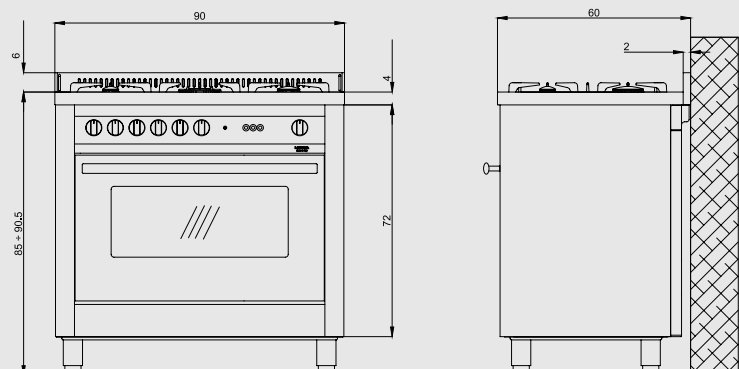

MG96MF/C

Oven

- multifunction electric oven
- 9 cooking programs
- 101 l gross capacity
- internal dimensions (cm - WxDxH): 67,8x40x37
- max temperature: 250°
- electric grill
- electromechanical timer

Power absorbed: 3.070 W
Gas consumption: 12.15 kW

Technical drawing (cm):