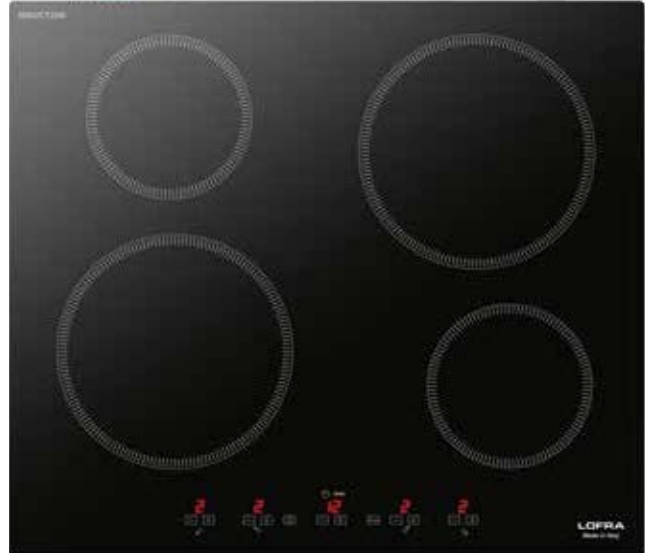

LUNA

HIN603

HIN604