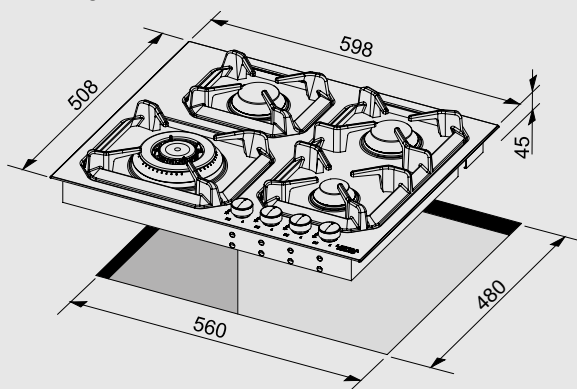

Technical drawing (mm):