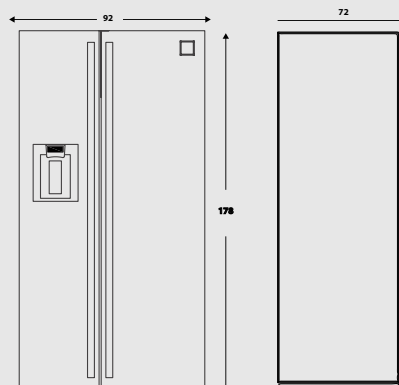

Comfort

- beverage dispenser: Water + Ice
- internal electronic control panel
- acoustic signaling of door opening
- long handles

Dimensions (cm - WxDxH): 92x72x178 cm

Color: Stainless Steel

Finish: Brass

Also available with bronze or chrome finish

Technical drawing (cm):