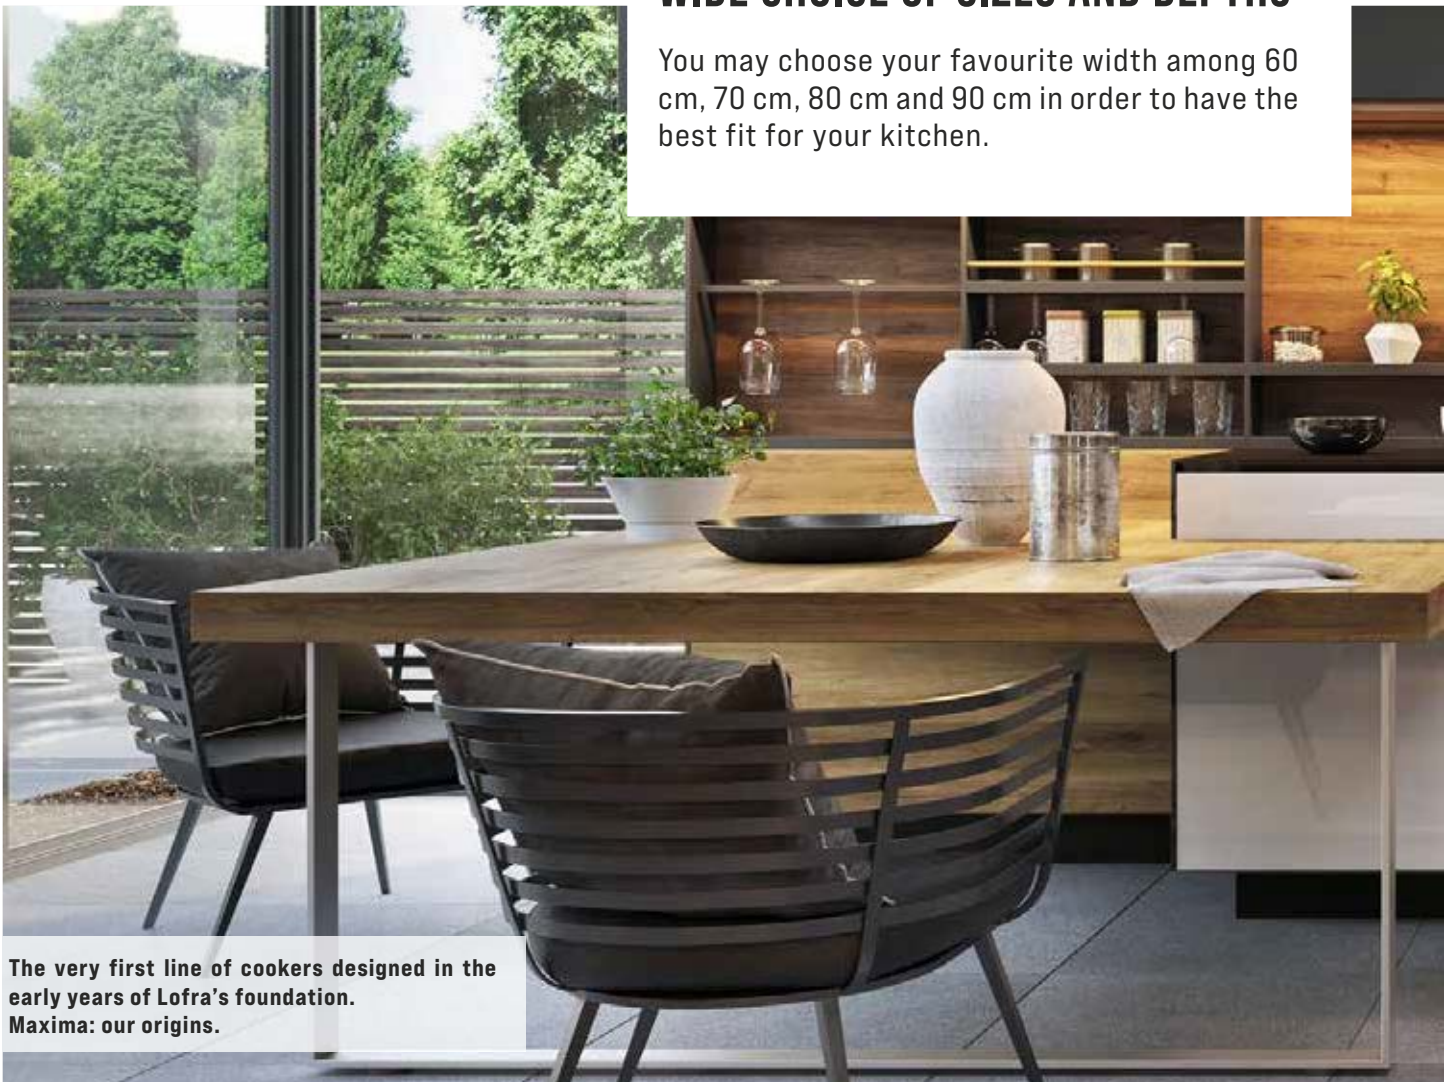

WIDE CHOICE OF SIZES AND DEPTHS

You may choose your favourite width among 60 cm, 70 cm, 80 cm and 90 cm in order to have the best fit for your kitchen.

The very first line of cookers designed in the early years of Lofra's foundation. Maxima: our origins.