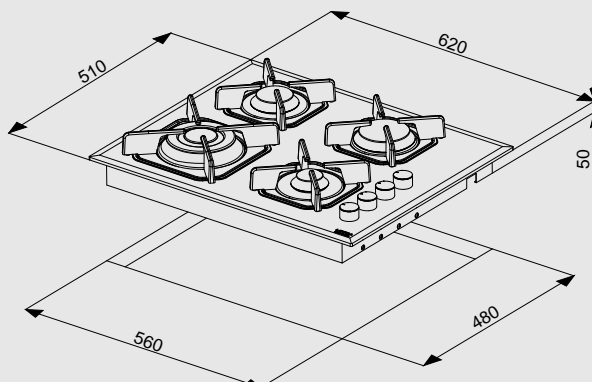

Hob

- flat edge
- 4 gas burners (1 triple crown)
- Gas-Stop safety device
- side controls knobs

Dimensions (cm - WxD): 60x50

Color: Black Glass

Finish: Stainless Steel

Burner Type	Max. Input (kW)
A	1,10
SR	1,75
R	2,80
TRIPLE CROWN	3,50

Technical drawing (mm):