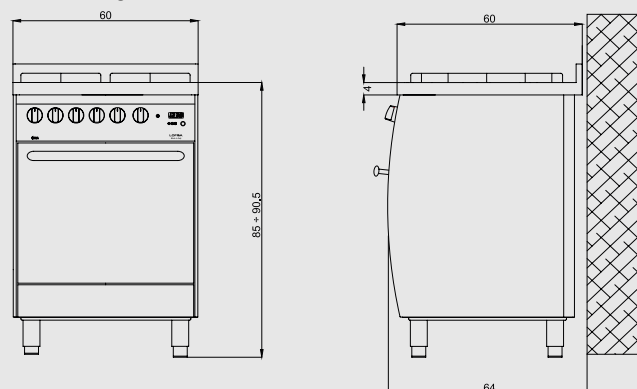

C66MF/C

Oven

- multifunction electric oven
- 9 cooking programs
- 72 l gross capacity
- internal dimensions (cm - WxDxH): 47,9x40x36,9
- max temperature: 240°
- electric grill
- digital programmer
- telescopic shelves support

Power absorbed: 2.600 W

Gas consumption: 9,35 kW

Technical drawing (cm):