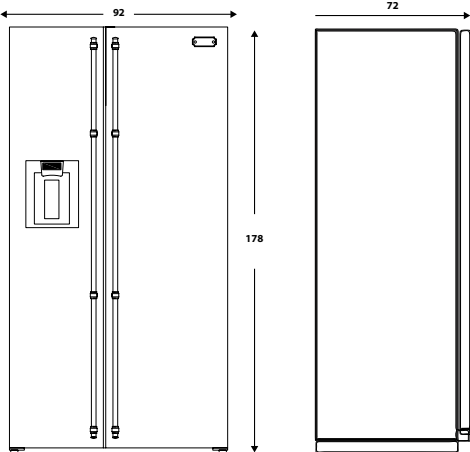

ITEM CODE: 52140832
EAN CODE: 8022389018072

Technical drawing (cm):