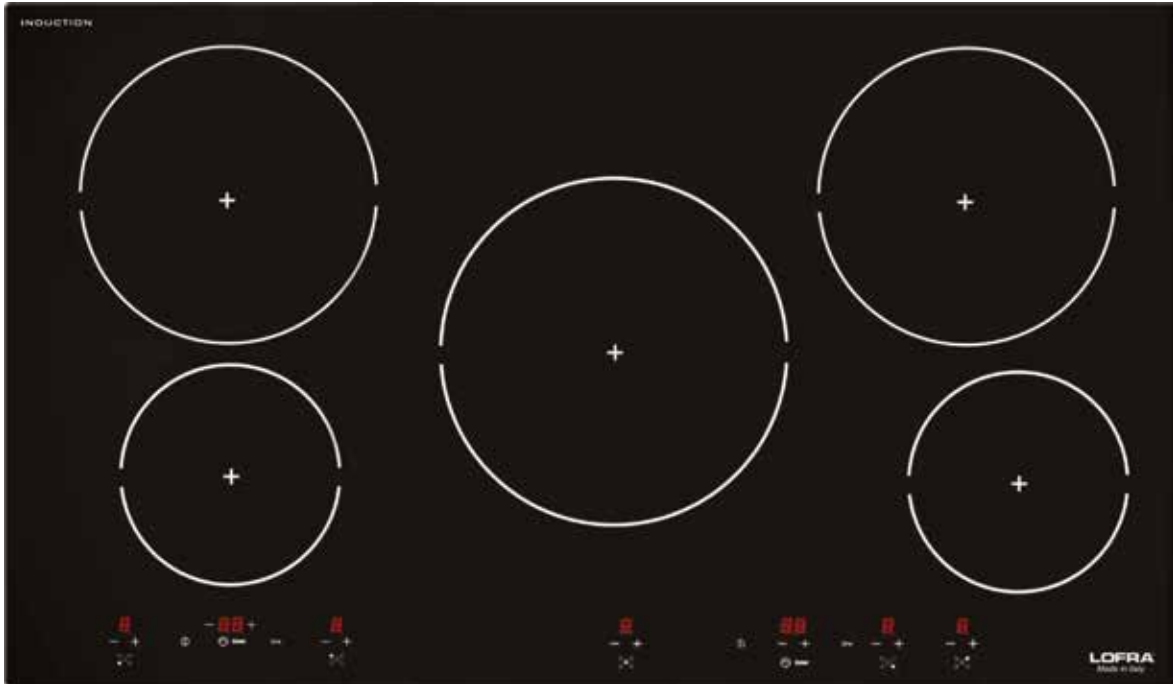

LUNA

HIN905