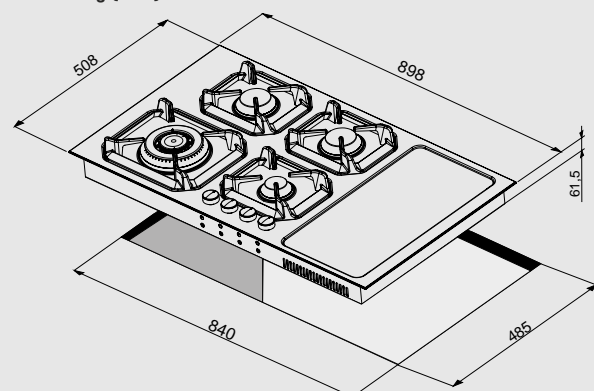

Technical drawing (mm):