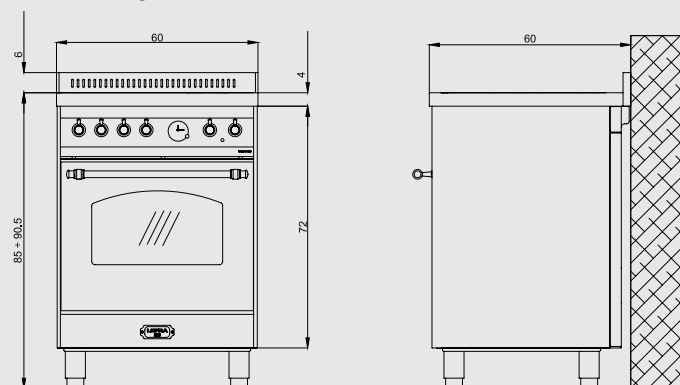

Technical drawing (cm):