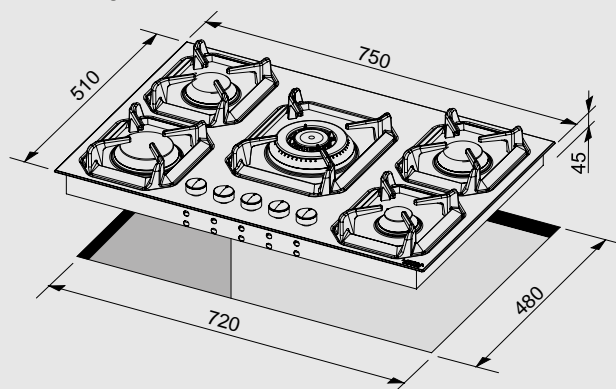

Technical drawing (mm):