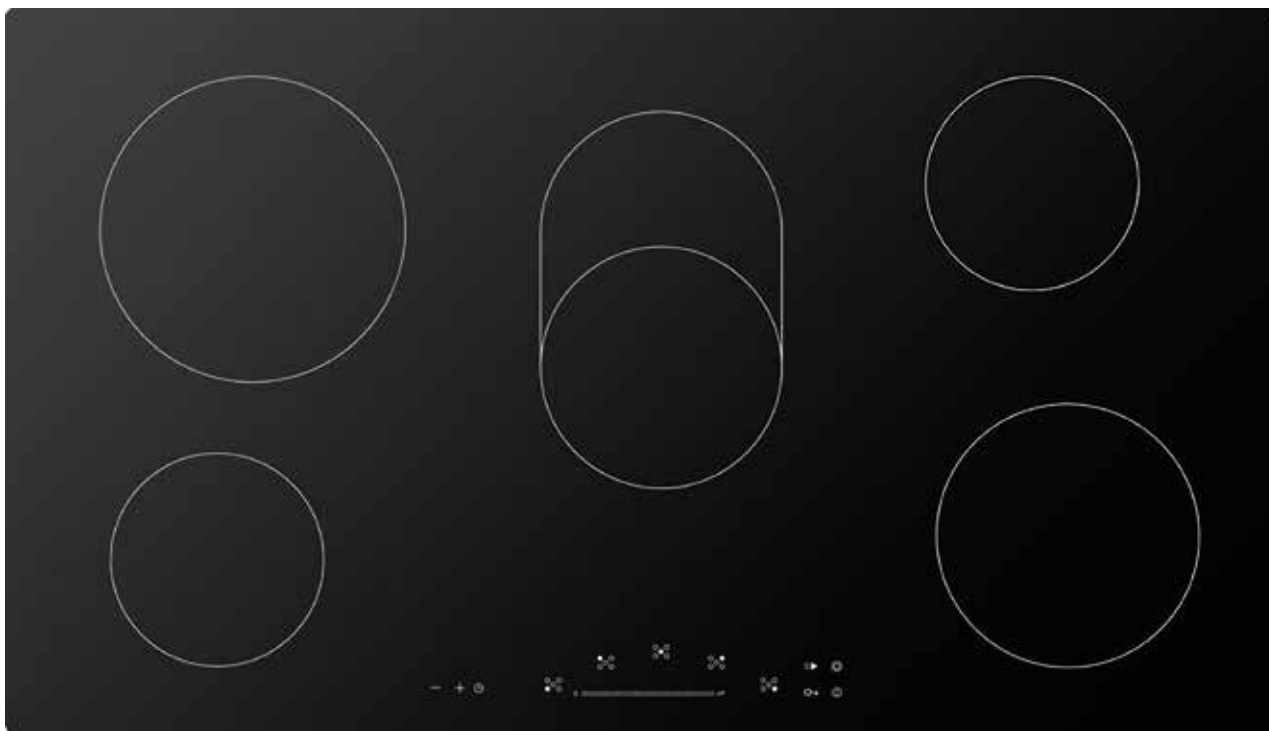

VENERE

VENERE 90