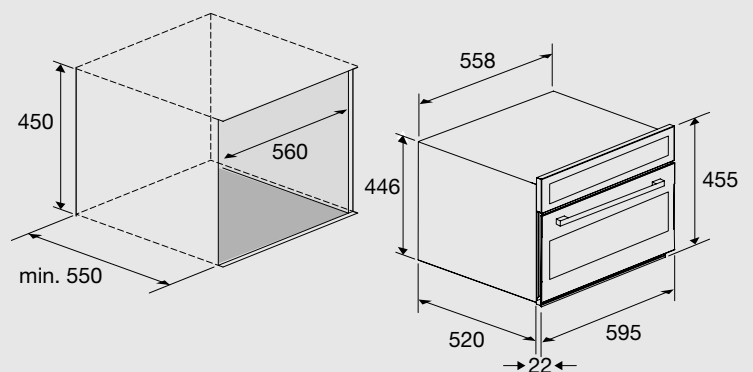

Dimensions (cm - WxDxH): 60x55x45

Color: Ivory

Finish: Brass

Also available with bronze or chrome finish

Cooling Fan

Technical drawing (mm):

AVAILABLE COLORS

FMRS66ME