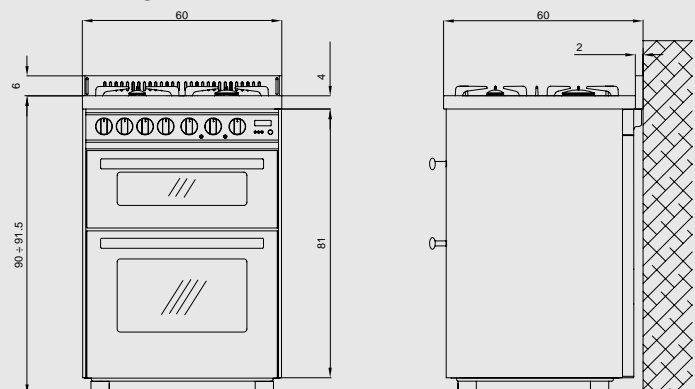

Upper Oven

- electric static oven
- 40 l gross capacity
- internal dimensions (cm - WxDxH): 47,9X44,8X17,6
- max temperature: 260°
- electric grill
- fixed oven guides

Power absorbed: 4.780 W
Gas consumption: 9,35 kW

Technical drawing (cm):