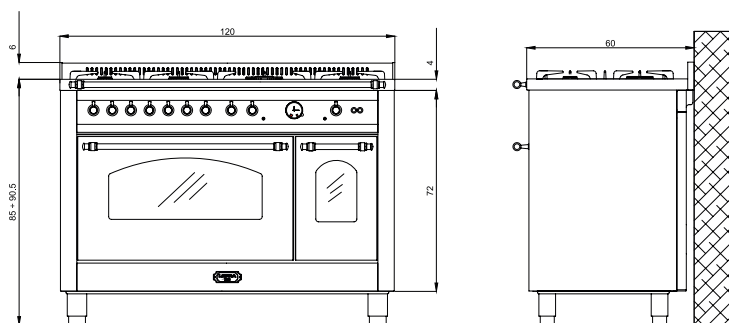

ITEM CODE: 62010014
EAN CODE: 8022389010922

Technical drawing (cm):