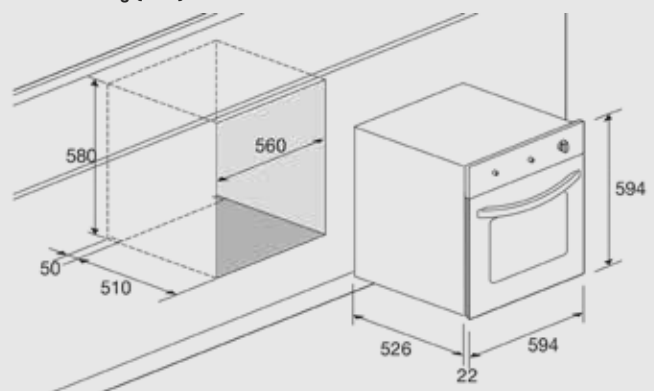

Dimensions (cm - WxDxH): 60x55x60

Color: Black Glass

Finish: Stainless Steel

Cooling Fan

Optional:

- rotisserie

Technical drawing (mm):

AVAILABLE COLORS