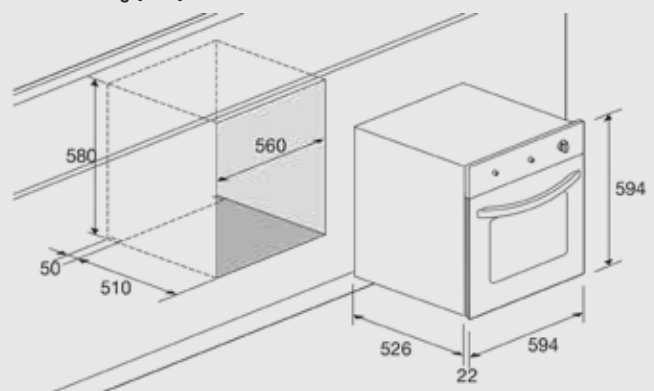

Dimensions (cm - WxDxH): 60x55x60

Color: Black Matt

Finish: Brass

Also available with bronze or chrome finish

Cooling Fan

Optional:

- rotisserie

Technical drawing (mm):