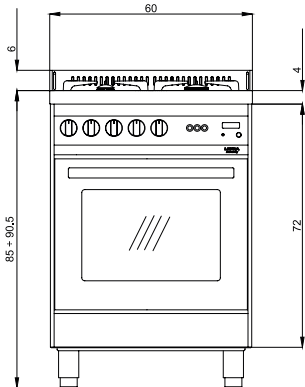

ITEM CODE: 41020095
EAN CODE: 8022389008400

Technical drawing (cm):