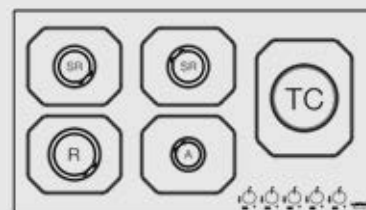

Hob

- flat edge
- thickness 0.7 mm
- stainless steel Aisi 304
- 5 gas burners (1 triple crown RH)
- Gas-Stop safety device
- frontal control knobs

Dimensions (cm - WxD): 90x50

Color: Steel

Finish: Stainless Steel

Burner Type	Max. Input (kW)
A	1,10
SR	1,75
R	2,80
TRIPLE CROWN	3,50