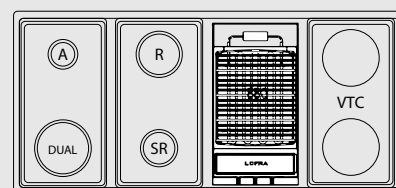

Hob

- brushed steel finish
- 4 gas brass burners (1 Dual crown)
- Gas-Stop safety device
- 1 BBQ
- 1 two-zone glass ceramic plate

Dimensions (cm - WxDxH): 120x60x20

Color: Ivory

Finish: Brass

Also available with bronze or chrome finish

Burner Type	Max. Input (kW)
A	1,00
SR	1,75
R	3,00
DUAL 125 MM	3,90