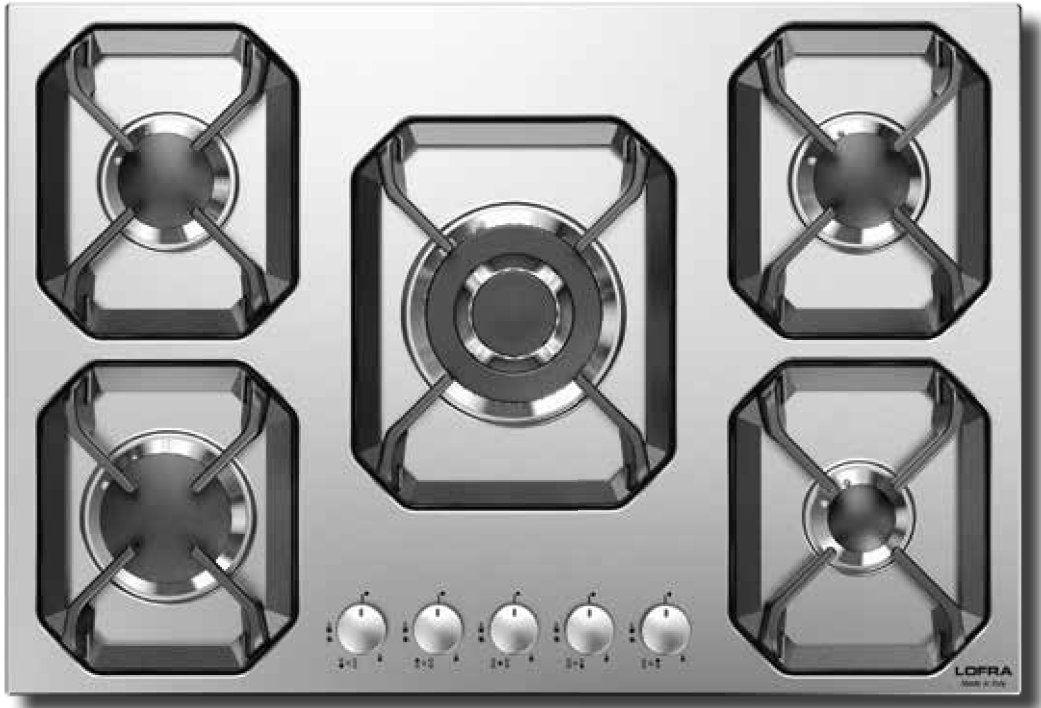

Color: Steel

Finish: Stainless Steel

Burner Type	Max. Input (kW)
A	1,10
SR	1,75
R	2,80
TRIPLE CROWN	3,50

Technical drawing (mm):

URANO 75

HLS7A0

ITEM CODE: 29220208
EAN CODE: 8022389011028

Hob