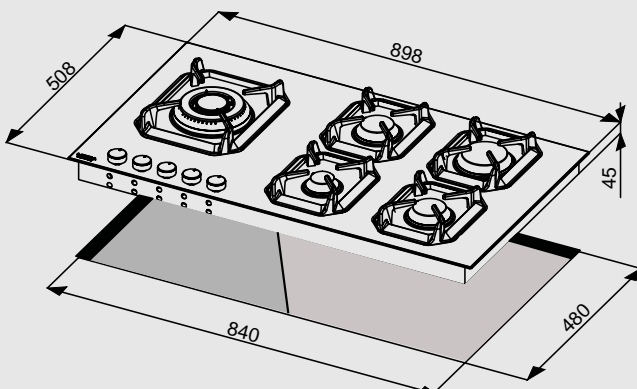

Technical drawing (mm):