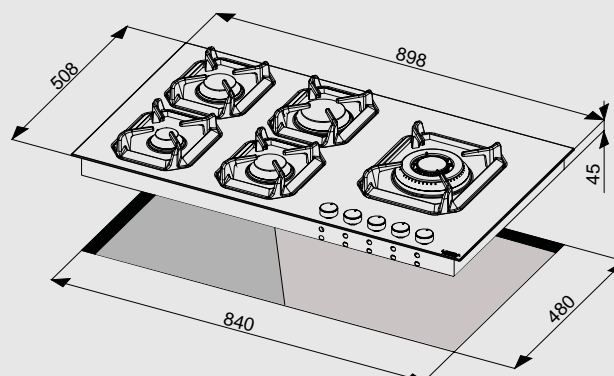

Technical drawing (mm):