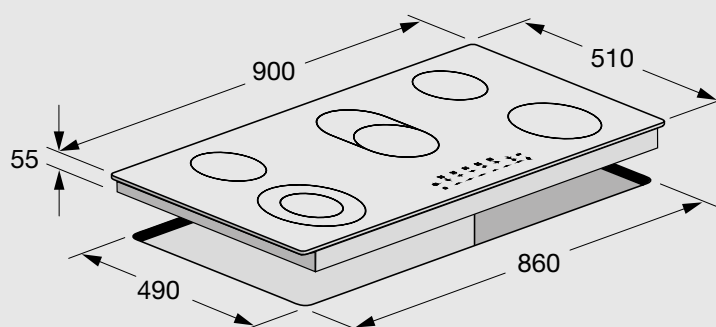

Technical drawing (mm):