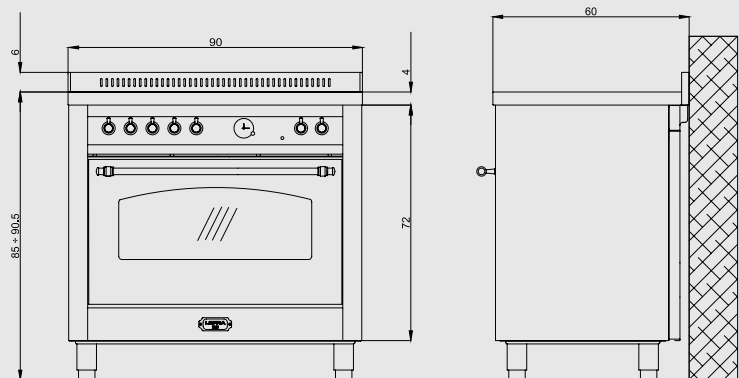

Oven

- multifunction electric oven
- 9 cooking programs
- 101 l gross capacity
- internal dimensions (cm - WxDxH): 67,8x40x37
- max temperature: 270°
- electric grill
- rotisserie
- electronic analogue programmer
- telescopic shelves support

	Bottom Heat	Top Heat	Grill	Maxi-Grill	Fan
MULTIFUNCTION ELECTRIC OVEN	1750 W	1000 W	2000 W	3000 W	2500 W

“Easy To Clean” blue enamelling
Cooling Fan

Power absorbed: 10.500 W

Technical drawing (cm):