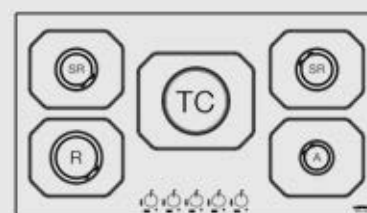

Hob

- flat edge
- 5 gas burners (1 triple crown)
- Gas-Stop safety device
- frontal control knobs

Dimensions (cm - WxD): 90x50

Color: Black Matt

Finish: Brass

Also available with bronze or chrome finish

Burner Type	Max. Input (kW)
A	1,10
SR	1,75
R	2,80
TRIPLE CROWN	3,50