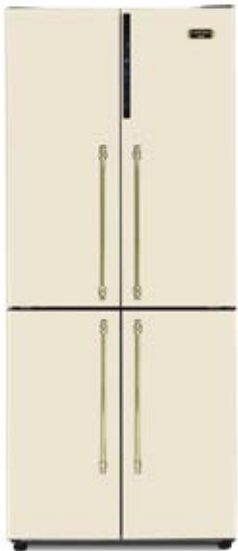

AVAILABLE COLORS

GFRB1819/0

ITEM CODE: 29170008
EAN CODE: 8022389021560