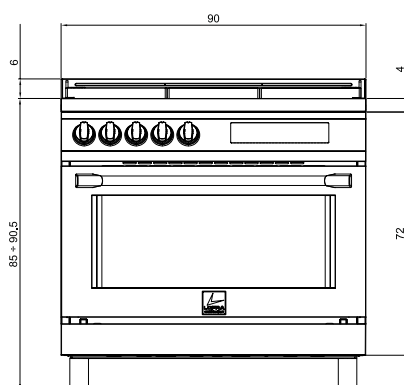

ITEM CODE: 60060068
EAN CODE: 8022389021294

Technical drawing (cm):