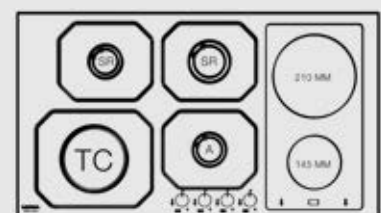

Hob

- flat edge
- thickness 0.7 mm
- stainless steel Aisi 304
- 4 gas burners (1 triple crown)
- Gas-Stop safety device
- frontal control knobs
- domino induction 30
- 1 heating zone 210 mm
- 1 heating zone 145 mm
- power indicator
- residual heat indicator light
- timer
- child lock
- frontal control knobs

Dimensions (cm - WxD): 90x50

Color: Steel

Finish: Stainless Steel

Burner Type	Max. Input (kW)	Ø Zone (mm)	Max. Input (W)	Booster (W)
A	1,10	145	1200	1600
SR	1,75	210	1500	2000
R	2,80			
TRIPLE CROWN	3,50