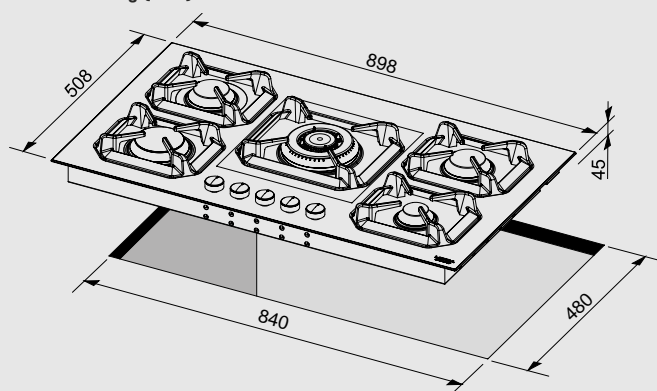

Technical drawing (mm):