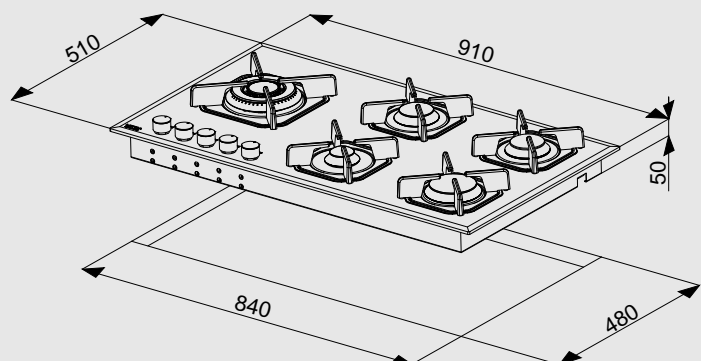

Technical drawing (mm):