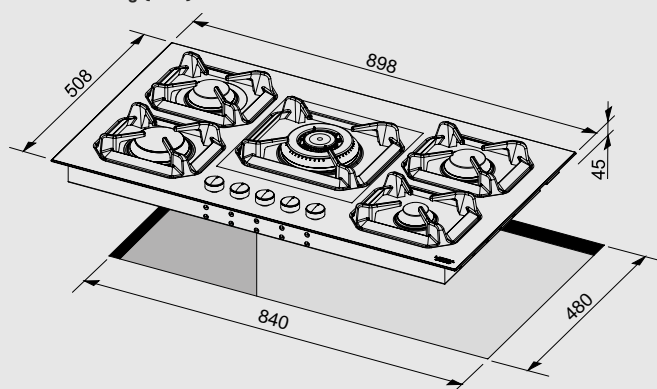

Dimensions (cm - WxD): 90x50

Color: Steel

Finish: Stainless Steel

Burner Type	Max. Input (kW)
A	1,10
SR	1,75
R	2,80
TRIPLE CROWN	3,50

Technical drawing (mm):

NETTUNO 90

HLS9B0

ITEM CODE: 29230221
EAN CODE: 8022389009117