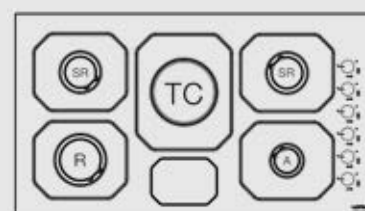

Hob

- flat edge
- thickness 0.7 mm
- stainless steel Aisi 304
- 5 gas burners (1 triple crown)
- Gas-Stop safety device
- side controls knobs
- ceramic cutlery tray

Dimensions (cm - WxD): 90x50

Color: Steel

Finish: Stainless Steel

Burner Type	Max. Input (kW)
A	1,10
SR	1,75
R	2,80
TRIPLE CROWN	3,50