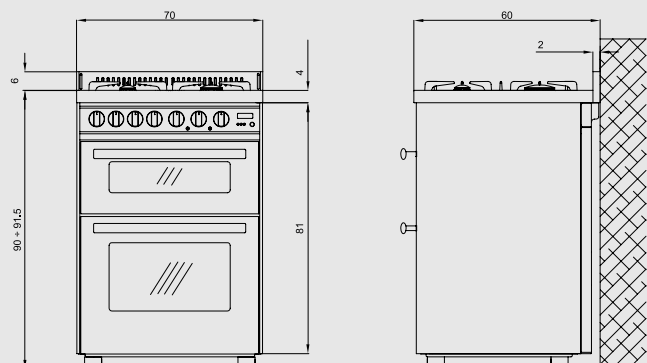

Upper Oven

- electric static oven
- 40 l gross capacity
- internal dimensions (cm - WxDxH): 47,9x44,8x17,6
- max temperature: 260°
- electric grill
- fixed oven guides

Power absorbed: 4.780 W
Gas consumption: 12,15 kW

Technical drawing (cm):