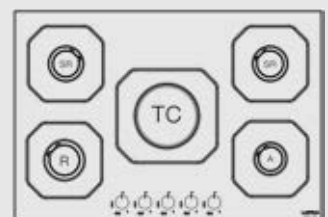

Hob

- flat edge
- 5 gas burners (1 triple crown)
- Gas-Stop safety device
- frontal control knobs

Dimensions (cm - WxD): 70x50

Color: Black Matt

Finish: Brass

Also available with bronze or chrome finish

Burner Type	Max. Input (kW)
A	1,10
SR	1,75
R	2,80
TRIPLE CROWN	3,50