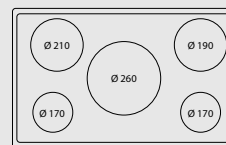

Hob

- induction
- 5 booster cooking zones
- child lock
- residual heat indicator light
- limiter to 7400W

Dimensions (cm - WxDxH): 90x60x85 - 90,5

Color: Black Matt

Finish: Brass

Adjustable metal feet

Also available with bronze or chrome finish