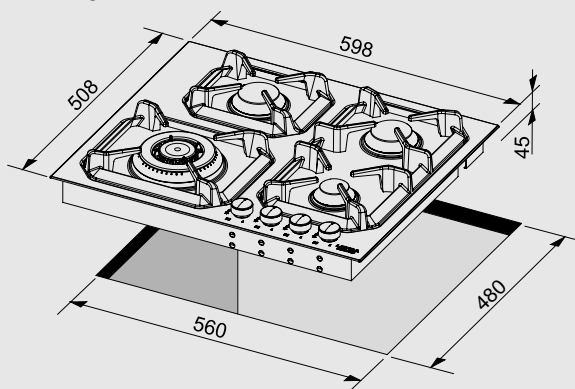

Hob

- flat edge
- 4 gas burners (1 triple crown)
- Gas-Stop safety device
- frontal control knobs

Dimensions (cm - WxD): 60x50

Color: Black Glass

Finish: Stainless Steel

Burner Type	Max. Input (kW)
A	1,10
SR	1,75
R	2,80
TRIPLE CROWN	3,50

Technical drawing (mm):