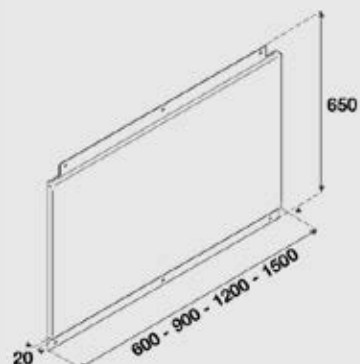

AVAILABLE DIMENSIONS:

MODEL	DIMENSIONS	ITEM CODE	EAN CODE
60 - Bronze Finish:	60x65	21502416	8022389136011
60 - Chrome Finish:	60x65	21502720	8022389016719
60 - Brass Finish:	60x65	21502484	8022389016702
90 - Bronze Finish:	90x65	21502909	8022389136035
90 - Chrome Finish:	90x65	21502415	8022389136028
90 - Brass Finish:	90x65	21502414	8022389135922
120 - Bronze Finish:	120x65	21502751	8022389136059
120 - Chrome Finish:	120x65	21502750	8022389136042
120 - Brass Finish:	120x65	21502749	8022389135908
150 - Brass Finish:	150x65	21503131	8022389136134

Dimensions (cm - WxDxH): 60x65/90x65/120x65/150x65

Color: Stainless Steel

Finish: Brass

Also available with bronze or chrome finish

Technical drawing (mm):