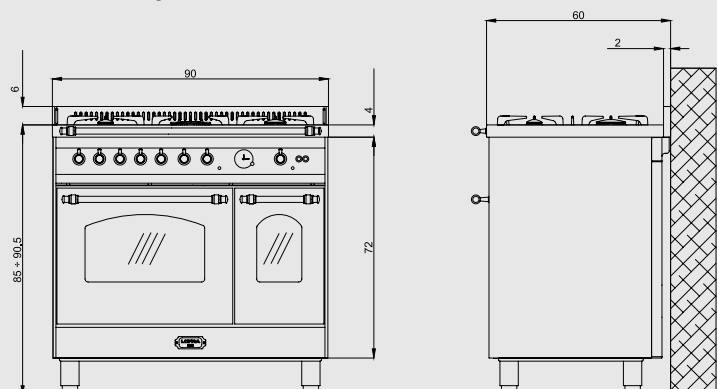

Secondary Oven

- electric static oven
- 35 l gross capacity
- internal dimensions (cm - WxDxH): 23x40,8x36,9
- max temperature: 250°
- electric grill
- rotisserie
- fixed oven guides

“Easy To Clean” blue enamelling
Cooling Fan

Power absorbed: 1.800 W
Gas consumption: 15,45 kW

Dimensions (cm - WxDxH): 90x60x85 - 90,5

Color: Ivory

Finish: Brass

Adjustable metal feet

Also available with bronze or chrome finish

Burner Type	Max. Input (kW)
A	1,10
SR	1,75
R	2,80
TRIPLE CROWN	3,70
GAS OVEN	3,30
GAS GRILL	2,60

	Bottom Heat	Top Heat	Grill	Maxi-Grill	Fan
STATIC OVEN	1200 W	500 W	1000 W	-	-

Technical drawing (cm):