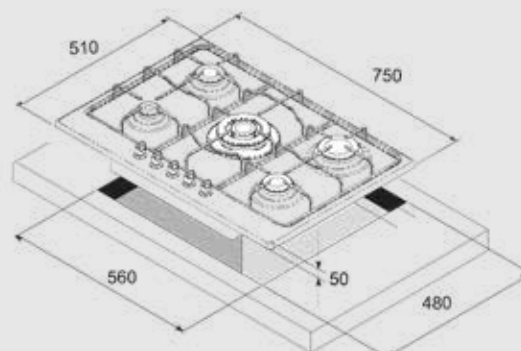

Technical drawing (mm):