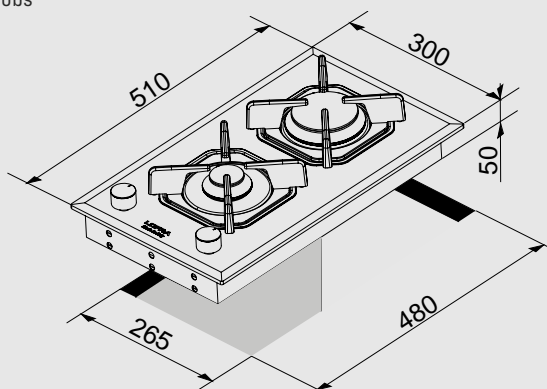

HGN310

Hob

- flat edge
- 1 gas burner
- Gas-Stop safety device
- frontal control knobs

HDS690

HDS640

Technical drawing (mm):

MERCURIO 60

SIDE CONTROL KNOBS