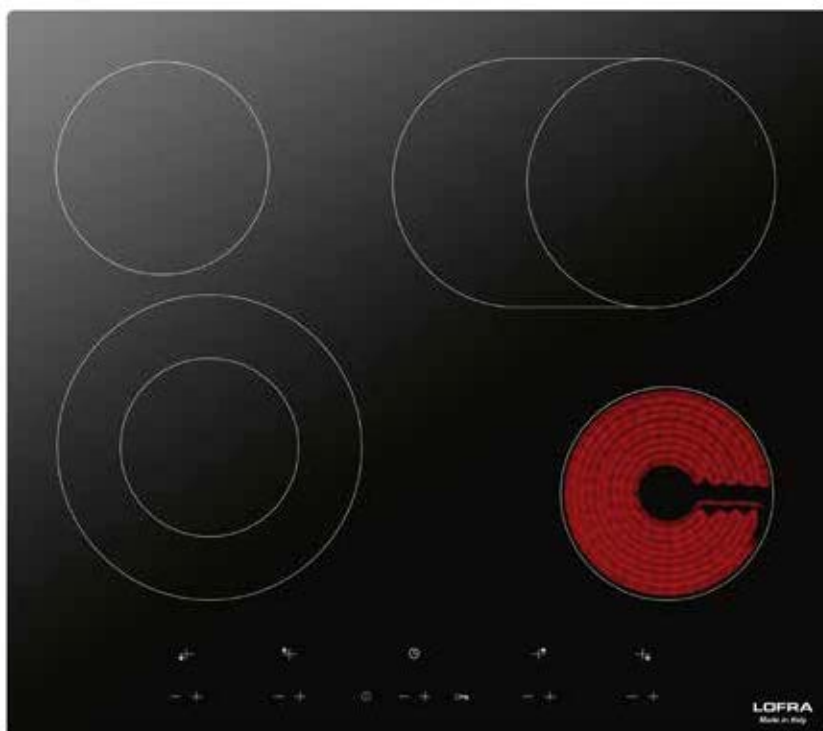

Technical drawing (mm):

HOBS

VITROCERAMIC HOBS

MAXIMUM PLEASURE AND MINIMUM EFFORT

Available in 30 cm, 60 cm and 90 cm widths, Lofra Vitroc ceramic hobs make your life easier.

They are the ideal solution for those who want to cook with professional appliances, designed to meet different cooking needs and to be adapted to any kitchen design solution.

Dimensions (cm - WxD): 30x50

Color: Black Glass

Ø Zone (mm)	Max. Input (W)
145	1200
180	1800

Technical drawing (mm):

VENERE

VENERE 60

ITEM CODE: 29210236
EAN CODE: 8022389014722

HOBS

HOBS

Hob

- vitroceramic
- 4 cooking zones
- power indicator
- residual heat indicator light
- frontal control knobs
- timer
- child lock

Dimensions (cm - WxD): 60x50

Color: Black Glass

Ø Zone (mm)	Max. Input (W)
145	1200
210 - 120	2200 - 750
260 - 170	2200 - 1400