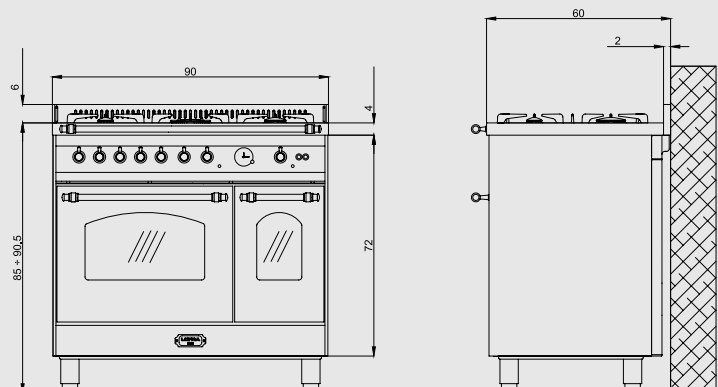

Technical drawing (cm):

“Easy To Clean” blue enamelling
Cooling Fan

Power absorbed: 4.400 W
Gas consumption: 12,15 kW