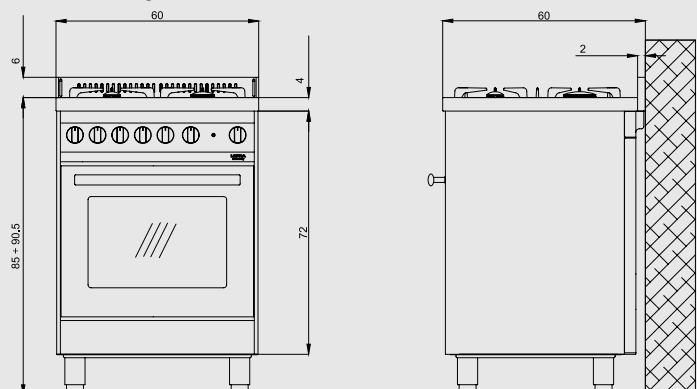

M66MF/C

Oven

- multifunction electric oven
- 9 cooking programs
- 72 l gross capacity
- internal dimensions (cm - WxDxH): 47,9x40x36,9
- max temperature: 240°
- electric grill
- electromechanical timer
- fixed oven guides

Power absorbed: 2.600 W
Gas consumption: 9,35 kW

Dimensions (cm - WxDxH): 60x60x85 - 90,5

Color: Stainless Steel

Finish: Stainless Steel

Adjustable metal feet

Burner Type	Max. Input (kW)
A	1,10
SR	1,75
R	2,80
TRIPLE CROWN	3,70
GAS OVEN	3,30

	Bottom Heat	Top Heat	Grill	Maxi-Grill	Fan
CONVECTION GAS OVEN	-	-	1500 W	-	-
MULTIFUNCTION ELECTRIC OVEN	1650 W	900 W	1500 W	2400 W	2000 W

Technical drawing (cm):