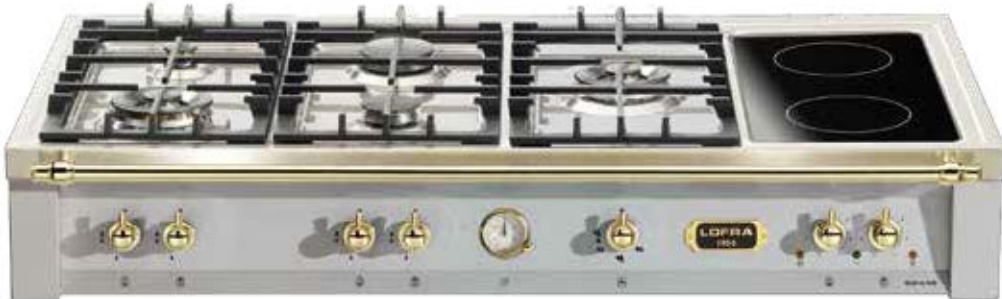

TRS126/5C

ITEM CODE: 29230612
EAN CODE: 8022389018201

RANGE TOPS

RANGE TOPS