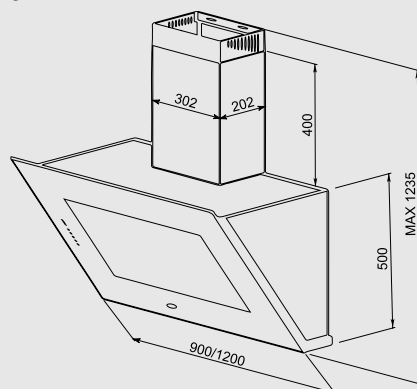

Hood

- led spotlights 2x1.2 Watt
- tangential motor 800m3/h
- 3 extraction speeds
- 1 metal grease filter
- 1 active carbon filter
- touch control
- remote control

Dimensions (cm - WxDxH): 90x50

Color: Black Glass

Finish: Stainless Steel

Technical drawing (mm):