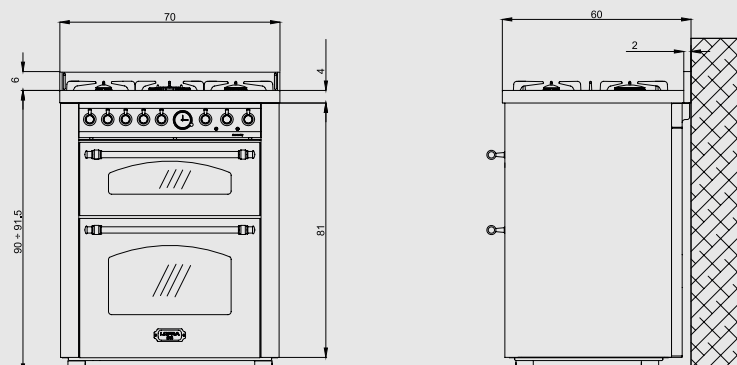

Color:

- Black Matt - RNMUD76MFTE/Ci
- Stainless Steel - RSUD76MFTE/Ci

Finish: Brass

Also available with bronze or chrome finish

Adjustable metal feet

Burner Type	Max. Input (kW)
A	1,10
SR	1,75
R	2,80
TRIPLE CROWN	3,70

	Bottom Heat	Top Heat	Grill	Maxi-Grill	Fan
MULTIFUNCTION ELECTRIC OVEN	1650 W	900 W	1500 W	2400 W	2000 W
STATIC OVEN	1200 W	950 W	1900 W	-	-

Technical drawing (cm):