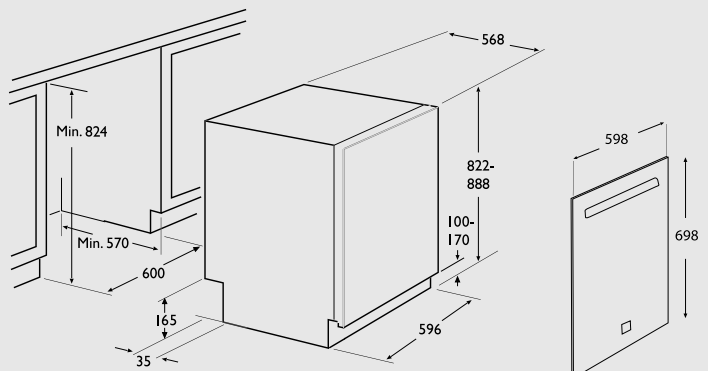

Dimensions (cm - WxDxH): 60x70

Color: Stainless Steel

Finish: Stainless Steel

PROFESSIONAL DOOR KIT

ITEM CODE: 21503104
EAN CODE: 8022389136295

Technical drawing (mm):

DOLCEVITA DOOR KIT FOR DISHWASHER

BLACK MATT