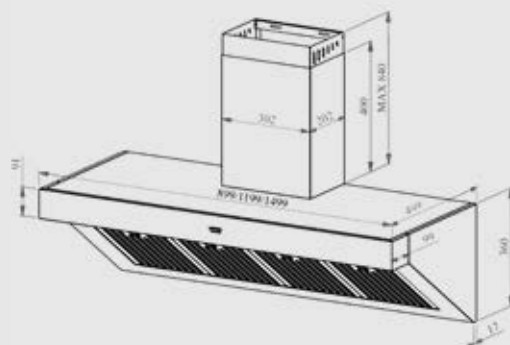

Dimensions (cm - WxDxH): 90x50

Color: Stainless Steel

Finish: Stainless Steel

Technical drawing (mm):

ELISIR 120

HOODS

ITEM CODE: 29200835
EAN CODE: 8022389014326

Hood