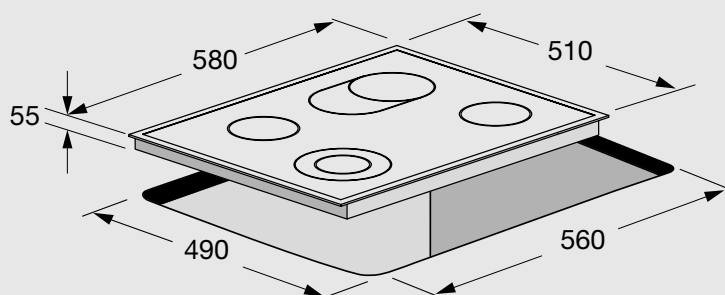

Hob

- vitroceramic
- 4 cooking zones
- power indicator
- residual heat indicator light
- frontal control knobs
- timer
- child lock

Dimensions (cm - WxD): 60x50

Color: Black Glass

Ø Zone (mm)	Max. Input (W)
145	1200
210 - 120	2200 - 750
260 - 170	2200 - 1400

Technical drawing (mm):