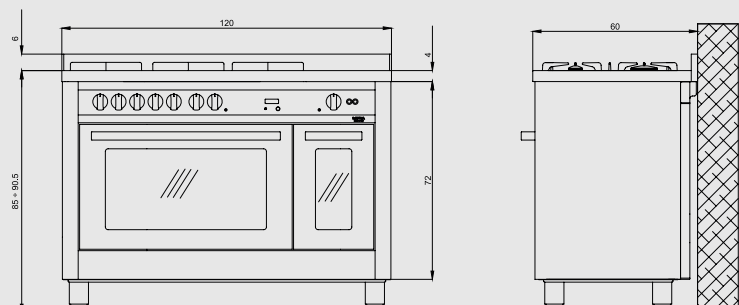

Technical drawing (cm):

Cooling Fan

Power absorbed: 6.410 W
Gas consumption: 12,50 kW