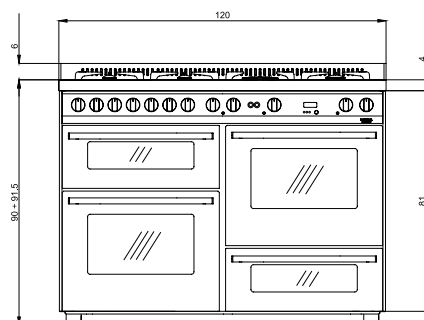

ITEM CODE: 62010027
EAN CODE: 8022389019369

Technical drawing (cm):