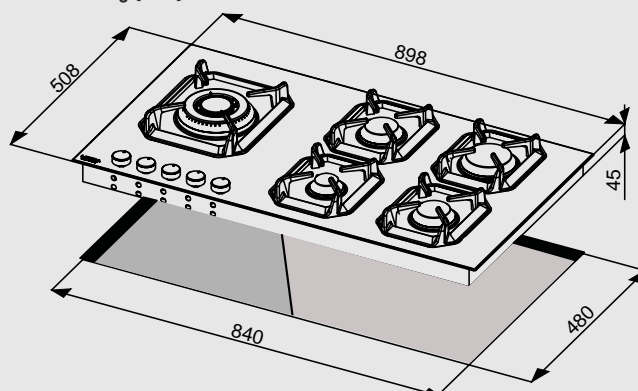

Technical drawing (mm):