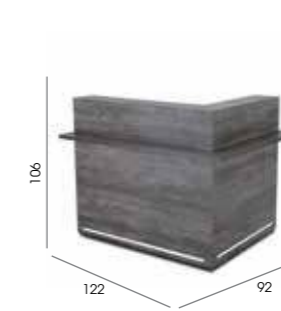

Windsor*

Code: 05771

Colours: All REM laminates (white internals)

Features: Feature LED lighting. Cupboard to rear, handbag shelf and cable ports - see page 174 for details.

Options:
05770 - Windsor 92cm x 92cm
05771 - Windsor 122cm x 92cm
05870 - Lockable cash drawer
05874 - Keyboard slide
05608 - Lock to door
05868/69 - Till/monitor cut out
Available as left or right directional curves