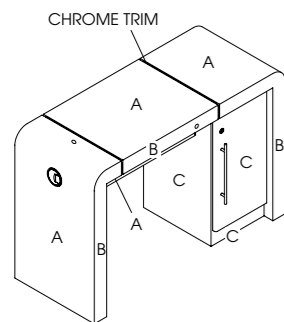

### Concorde 1 With Storage

Code: 01052B

Colours: All REM laminates

Detail: 1 locking cupboard with trays

Features: Mag Lamp Holster and cable management system as standard.

Options:  
Advanced Filter System  
05852 - Twin USB Chrome Double Socket  
05858 - Twin USB Chrome Double Socket - Pre wired