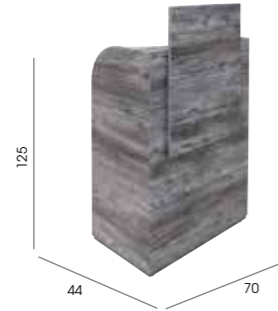

Keystone

Code: 05780

Colours: All REM laminates

Features: Open rear storage and integral cable management ports

Options:
05870 - Lockable cash drawer
05874 - Keyboard slide