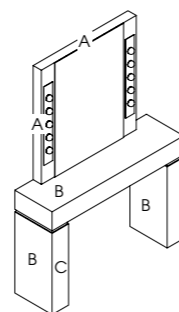

See page 43 for more information