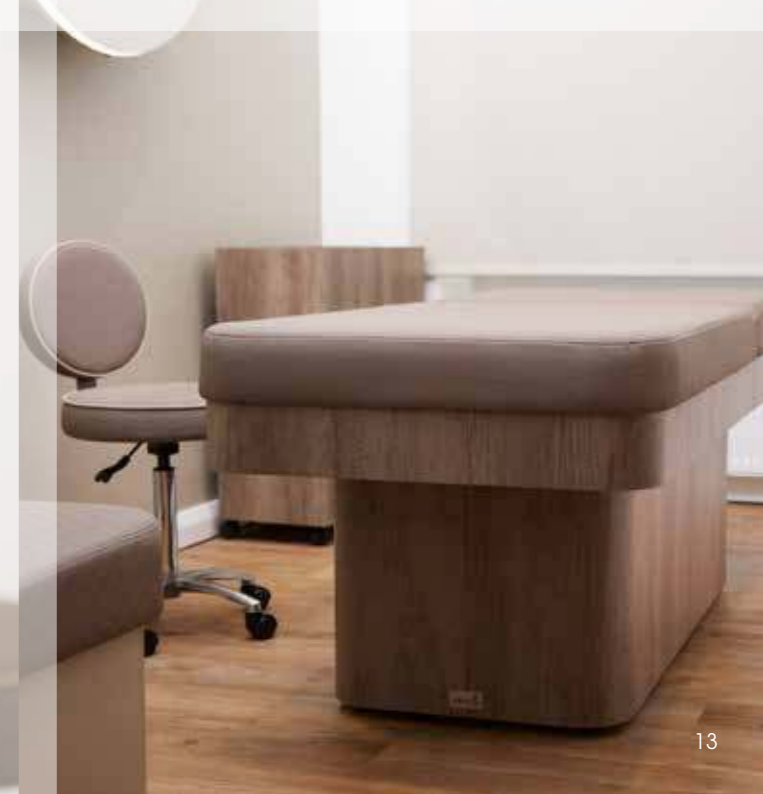

Bellissima Exclusive
Guisseley