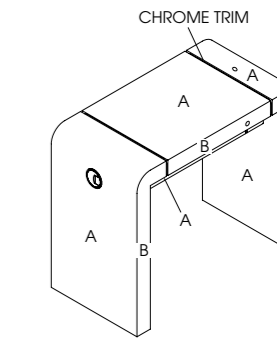

### Concorde 1

Code: 01052A

Colours: All REM laminates

Detail: 1 Position

Features: Mag Lamp Holster and cable management system as standard.

Options:  
Advanced Filter System  
05852 - Twin USB Chrome Double Socket  
05858 - Twin USB Chrome Double Socket - Pre wired