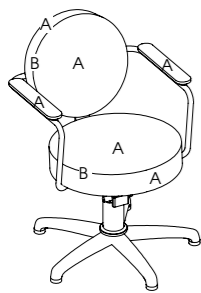

### Calypso

Code: 04040

Upholstery: All REM fabrics

Arms: Tubular steel and Upholstery

Base: Hydraulic

Standard: 5-Star

Options:  
04378 - Quadra base  
3958 - Black base and pump  
Clear plastic chair back cover  
3955 - Logo embroidery  
2 tone upholstery