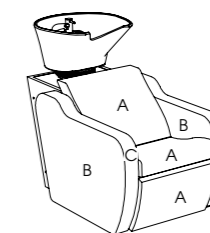

Bay

Code: 04794 (black)
04795 (colours)

Upholstery: All REM fabrics

Arms: Upholstered

Body Colour: Black basin support

Basin: Kiko Basin white

Plumbing: Monobloc mixing valve kit and pre-plumbing: flexi waste, waste and fixing kit

Options: 04796 - Bay Link
3955 - Logo embroidery
04938 - Basin neck rest
2 tone upholstery
Chair back cover

See page 32 for more information