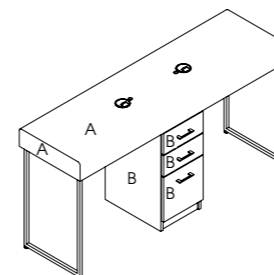

See page 65 for more information