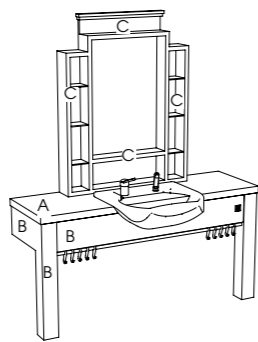

See pages 87 for more information