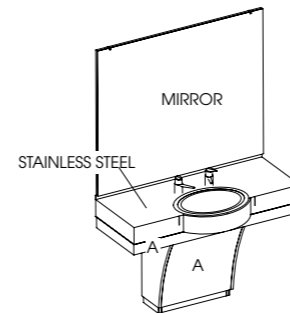

### The Duke

Code: 05250

Colour: All REM laminates

Finish: Stainless steel top with basin and mixer valve.  
Textured surface

Details: Large styling mirror

Options:  
05254 - Holster Plate  
05251 - Duke Link