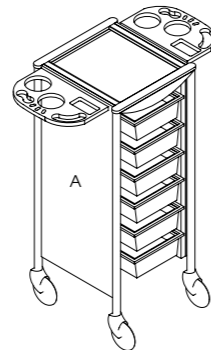

Apollo Lux

Code: 06033

Colours: All REM laminates
Black trays

Storage: Accessory top, 6 slide trays

Base: Easy clean hair free castors

Options: 06034 - Apollo Lux Heat

See page 55 for more information

Blush Colouring

Code: 06107

Colours: Black only

Storage: Foil dispenser, Versatile top tray

Base: Easy clean hair free castors

See page 58 for more information