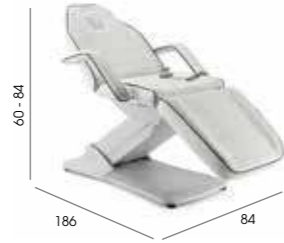

Excel 3 Motor

Code: 01551

Colour: White with grey piping

Couch: 3 piece

Movement: Electric with electric head and footrest

Handset: Included

Features: Face hole with infill

Options:
01816 - Couch Knee Roll

See page 69 for more information