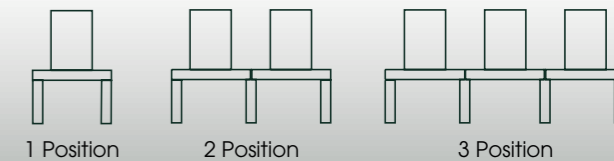

Multiple Positions:

Model shown £1659 (frontwash)

See your local distributor for promotional offers