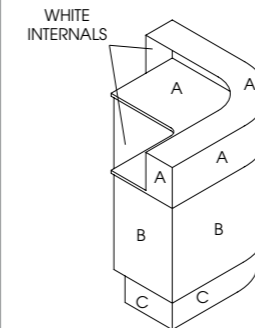

See page 50 for more information