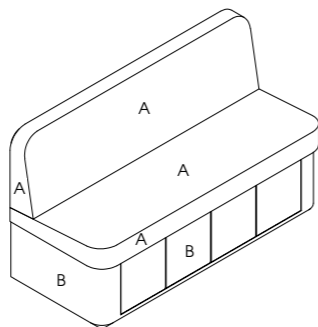

See page 52 for more information