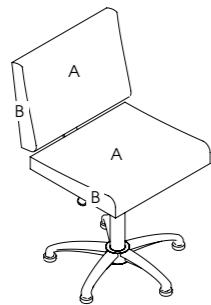

Salsa

Code: 01719

Upholstery: All REM fabrics

Arms: -

Base: Gas-lift with Glides

Standard:
5-Star base with Glides
Polished alloy

Options:
5-Star base with castors
2 tone upholstery
3955 - Logo embroidery

See page 26 for more information