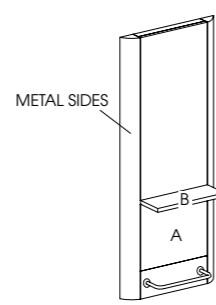

See page 41 for more information