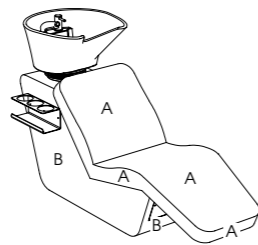

See page 35 for more information