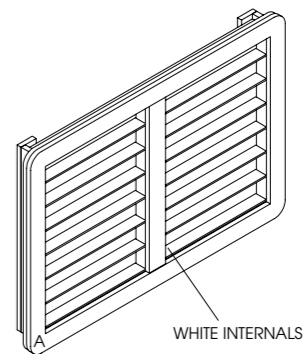

See page 54 for more information