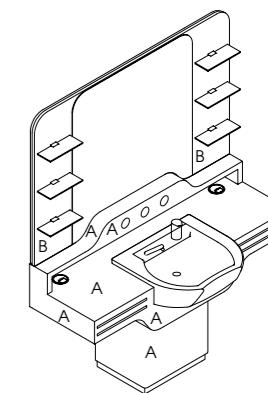

See page 89 for more information