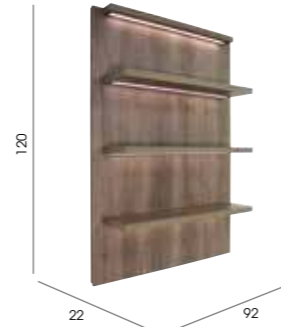

Glam LED

Code: 05551

Colours: All REM laminates

Features: 3 laminated shelves. LED lighting on each shelf