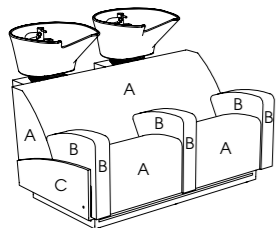

Plumbing: Monobloc mixing valve kit and pre-plumbing: flexi waste, waste and fixing kit

Options: 04793 Cupid Shampoo Shelf  
3955 - Logo embroidery  
04938 - Basin neck rest  
2 tone upholstery

See page 33 for more information