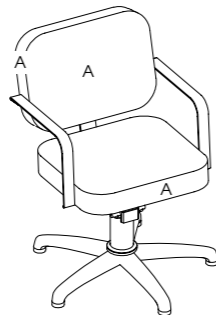

See page 23 for more information