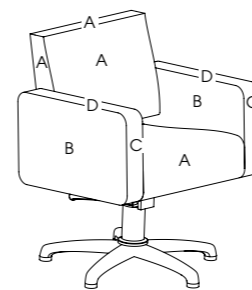

See page 20 for more information