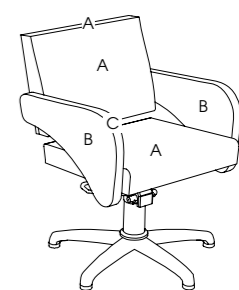

See page 21 for more information