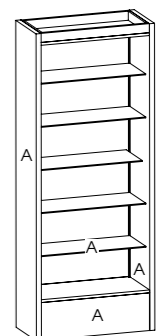

See page 54 for more information