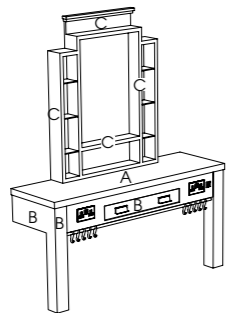

See pages 87 for more information