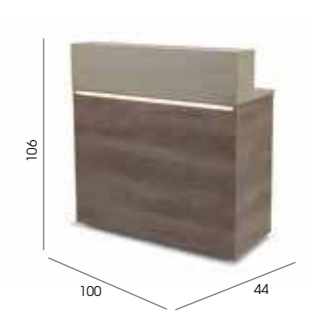

Zodiac

Code: 05424

Colours: All REM laminates (white internals)

Features: Open rear storage with cupboard - see page 182 for details. Internal shelf, LED lights and cable ports.

Options:
05870 - Lockable cash drawer
05874 - Keyboard slide
05608 - Lock to door
05868/69 - Till/monitor cut out