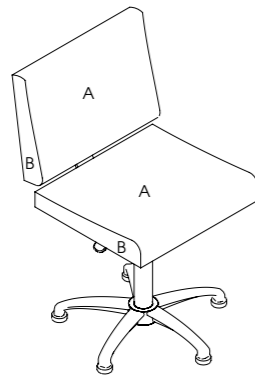

Salsa

Code: 01719

Colour: All REM fabrics

Features: Gas-lift

Base: 5-Star base with glides

Standard:
5-Star base with glides,
Polished alloy

Options:
5-Star base with castors
2 tone upholstery
3955 - Logo embroidery

See page 76 for more information