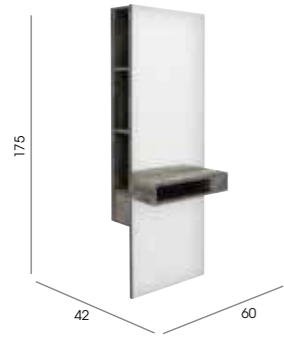

*Refer to page 124 for Hollywood, Lunar and Oasis positions

Rimini

Code: 05134 Wall, 05194 Island

Colours: All REM laminates

Holster: XL chrome holster as standard

Socket: Optional extra

Shelf: Laminates

Footrest: 05840 - Taurus available separately

Options: Frosted lower panel
No lower mirrors