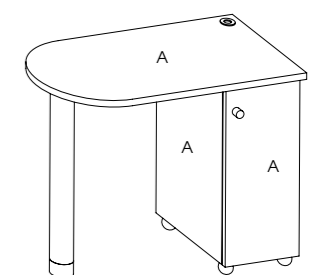

See page 66 for more information