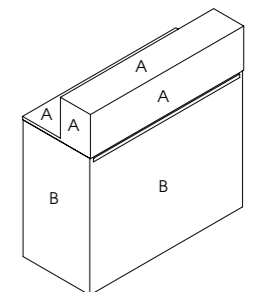

See page 51 for more information