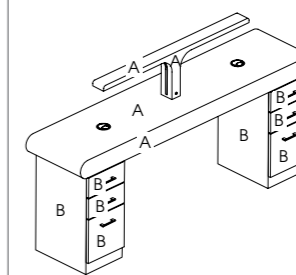

See page 67 for more information