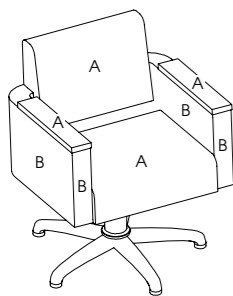

### Casino

Code: 04115

Upholstery: All REM fabrics and laminates

Arms: Upholstered tops

Base: Hydraulic

Standard: 5-Star

Options:  
04378 - Quadra base  
Clear plastic chair back cover  
3955 - Logo embroidery  
3958 - Black pump and base