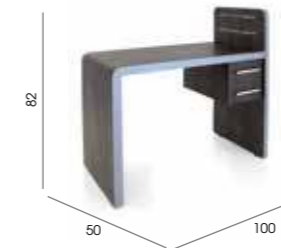

Infiniti²

Code: 01056

Colours: All REM laminates with Alu Brosse trim on upstand only

Features: 2 storage drawers 1 position and 2 perspex display shelves

Options:
05852 - Twin USB Chrome Double Socket