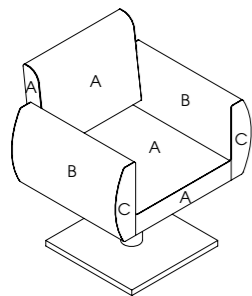

See page 22 for more information