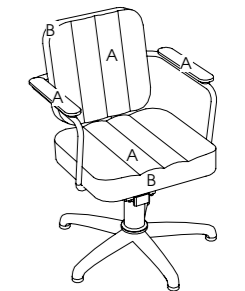

See page 17 for more information