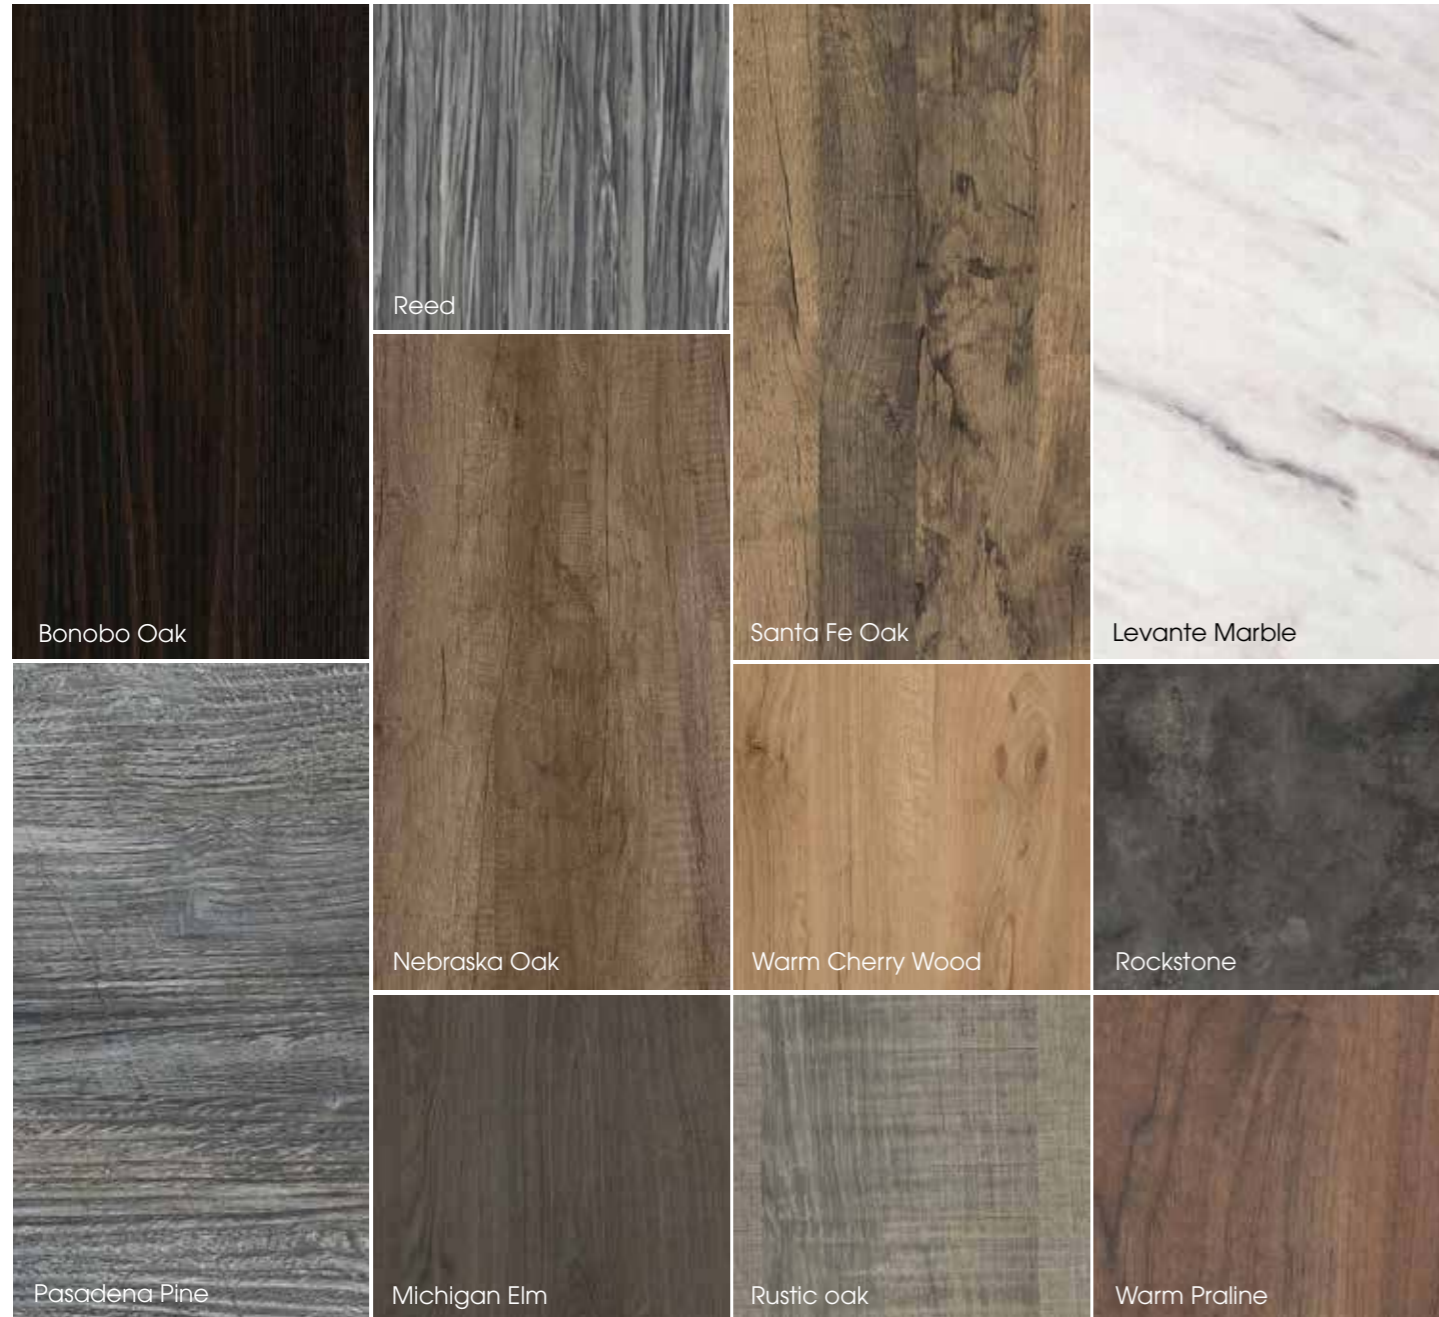

Pod

05766 - Pod

Keystone

05780 - Keystone

Create your own look with any single, or combination of Fabric and Laminate Colours. Please note, due to variations in the printing process, the fabric and laminate colours shown here may vary from the actual product. Should you require any laminate or fabric samples, please phone our sales office on 01282 619977 or email to sales@rem.co.uk