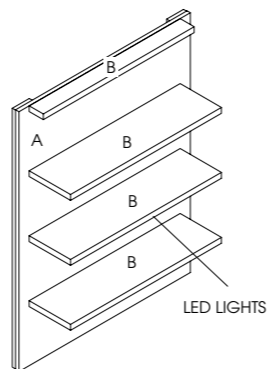

See page 53 for more information