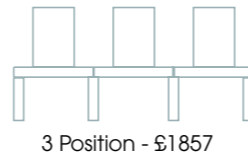

Configure me

Features:

- Functional design with choice of optional mirror styles
- Available as a multi-position wall or island unit
- Choice of 24 laminates - see page 130
- Easy to install

Options to Consider:

- Multiple Positions (see line drawings)
- 05664 - Integral Footrest (per position) - £87
- 05668 - XL Integral Holster - £95
- Rear storage to mirror box (Oasis Storage)

- 05852 - Chrome Twin Electrical USB Socket - not wired - £87
- 05854 - Chrome Twin Electrical USB Socket - Styling Unit wired to 2.5mt plug - £119