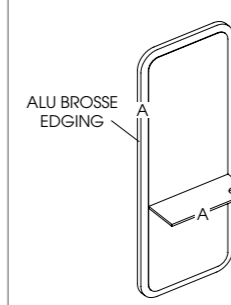

See page 45 for more information