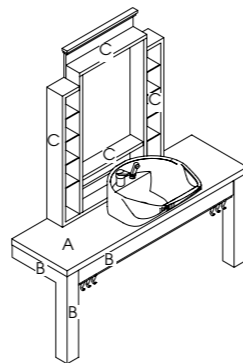

See pages 87 for more information