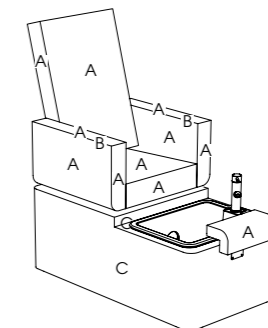

Centenary

Code: 01595

Colour: All REM fabrics and laminates with ceramic basin

Movement: Swivel seat, manually adjustable footrest

Features: Adjustable footrest, swivel seat and retractable tap, whirlpool motor jet and laminated basin cover

Plumbing: Required

Options:
3955 - Logo embroidery
01589 - Plaza pedistool
01711 - Mia Pedistool

See page 71 for more information