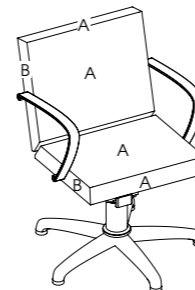

See page 24 for more information