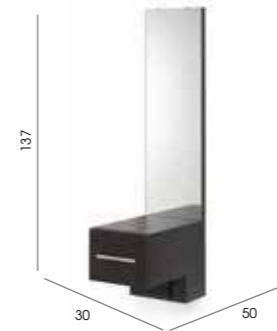

The Duke Link

Code: 05251

Colour: All REM laminates

Details: Laminated structure with upper mirror and lower drawer. Also includes double power socket as standard