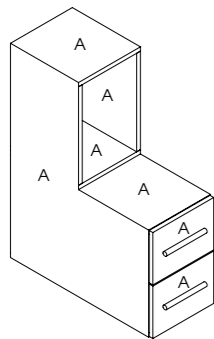

See page 71 for more information