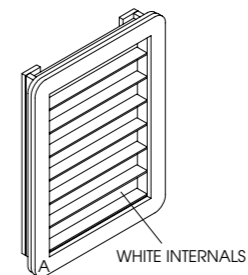

Features: 3 laminated shelves. LED lighting on each shelf, 3 soft close drawer storage

See page 53 for more information

**Olympia Small**

Code: 05443

Colours: All REM laminates

Features: Toughened glass shelves and LED lighting to tops and base