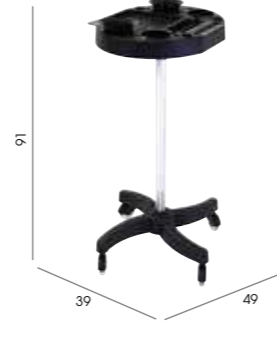

Apollo Lux

Code: 06033

Colours: All REM laminates
Black trays

Storage: Accessory top, 6 slide trays

Base: Easy clean hair free castors

Options: 06034 - Apollo Lux Heat

See page 55 for more information

Blush Colouring

Code: 06107

Colours: Black only

Storage: Foil dispenser, Versatile top tray

Base: Easy clean hair free castors

See page 58 for more information