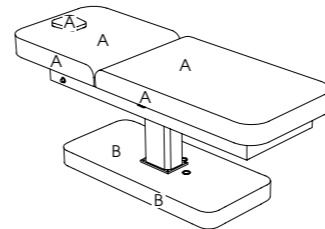

Palermo

Code: 01556

Colour: All REM fabrics and laminates

Couch: 2 piece electrical couch

Movement: Electric with gas-lift adjustable backrest

Handset: Included

Features: Face hole with infill

Options:
3955 - Logo embroidery
01816 - Couch Knee Roll

See page 69 for more information