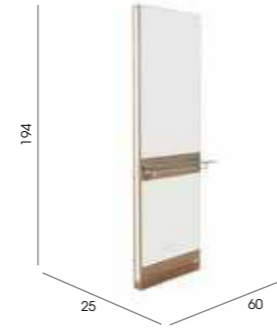

Destiny

Code: 05110 Wall, 05191 Island

Colours: All REM laminates

Shelf: Toughened glass shelf with chrome brackets

Lighting: Feature LED lights to sides as standard

Footrest: 05840 - Taurus available separately

Options: Frosted lower panel
No lower mirrors