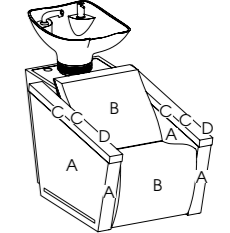

Centenary

Code: 04786

Upholstery: All REM fabrics

Arms: Upholstered

Body Colour: All REM laminates

Basin: Kiko Basin white

Plumbing: Monobloc mixing valve kit and pre-plumbing: flexi waste, waste and fixing kit

Lighting: Feature LED lighting to sides

Options: 04517 - Centenary Link. 3955 - Logo embroidery
04938 - Basin neck rest
Chair back cover

See page 32 for more information