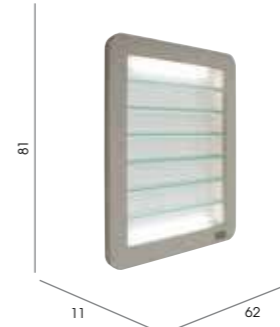

Features: 3 laminated shelves. LED lighting on each shelf, 3 soft close drawer storage

See page 53 for more information

**Olympia Small**

Code: 05443

Colours: All REM laminates

Features: Toughened glass shelves and LED lighting to tops and base