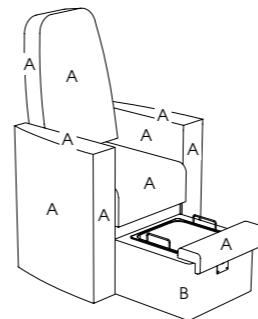

See page 72 for more information