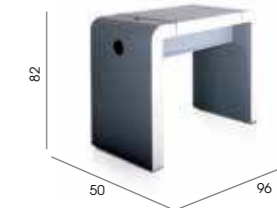

Concorde 1

Code: 01052A

Colours: All REM laminates

Detail: 1 Position

Features: Mag Lamp Holster and cable management system as standard.

Options:
Advanced Filter System
05852 - Twin USB Chrome Double Socket
05858 - Twin USB Chrome Double Socket - Pre wired