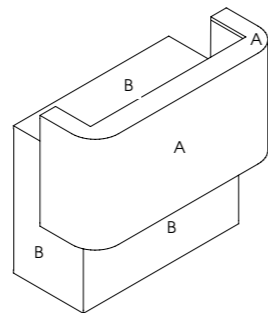

See page 49 for more information