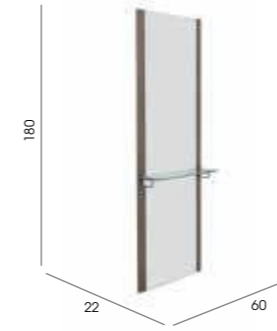

Icon

Code: 05112 Wall, 05193 Island

Colours: All REM laminates

Shelf: Toughened glass shelf

Footrest: 05840 - Taurus available separately

Options: Frosted lower panel