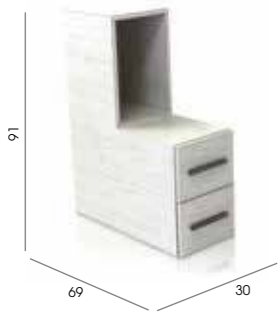

Dream Storage Link

Code: 01591

Colour: All REM laminates

Features: 2 Storage drawers