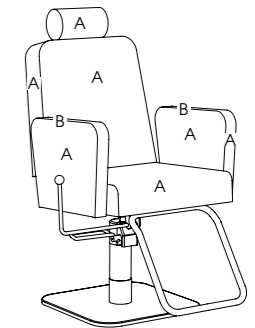

See page 75 for more information