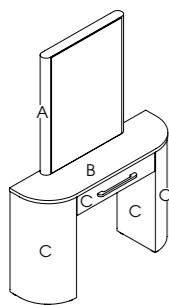

See page 40 for more information