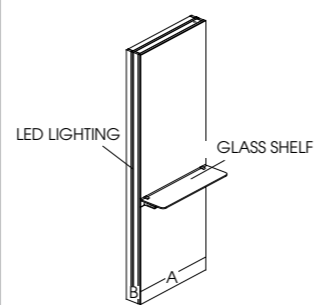

See page 41 for more information