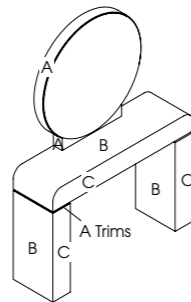

See page 47 for more information