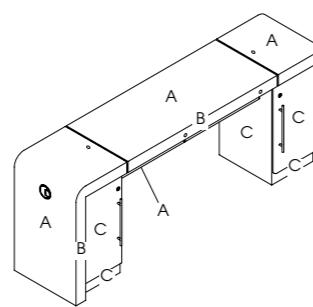

### Concorde 2 With Storage

Code: 01052D

Colours: All REM laminates

Detail: 2 locking cupboard with trays

Features: Mag Lamp Holster and cable management system as standard.

Options:  
Advanced Filter System  
05852 - Twin USB Chrome Double Socket