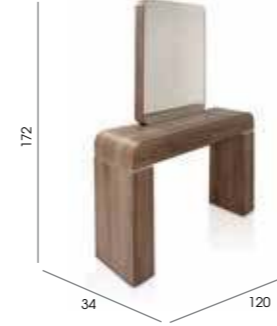

Lunar*

Code: 05694 Wall, 05699 Island

Colours: All REM laminates

Shelf: Laminated

Options:

Standard mirror
Storage mirror
Multiple positions (see page 124)
05668 Integral XL holster
05823 XL chrome holster
05664 integral footrest
Choice of sockets