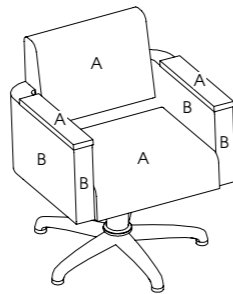

### Casino

Code: 04115

Upholstery: All REM fabrics and laminates

Arms: Upholstered tops

Base: Hydraulic

Standard: 5-Star

Options:  
04378 - Quadra base  
3958 - Black base and pump  
Clear plastic chair back cover  
3955 - Logo embroidery