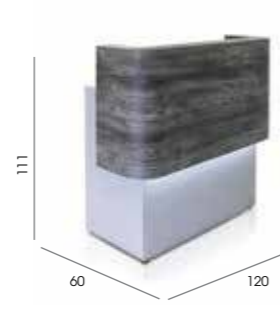

Lunar

Code: 05750

Colours: All REM laminates (white internals)

Features: Open rear storage with cupboard - see page 182 for details. LED lighting and cable ports

Options:
05870 - Lockable cash drawer
05874 - Keyboard slide
05608 - Lock to door
05868/69 - Till/monitor cut out