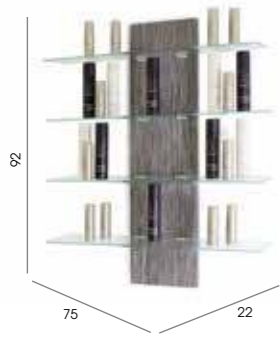

Salon Trolleys

Tokyo Retail

Code: 05054

Colours: All REM laminates

Features: Toughened glass shelves