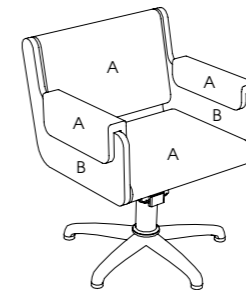

### Eden

Code: 04130

Upholstery: All REM fabrics and laminates

Arms: Upholstered overhanging arm caps

Base: Hydraulic

Standard: 5-Star

Options:  
04378 - Quadra base  
3958 - Black base and pump  
Clear plastic chair back cover  
3955 - Logo embroidery