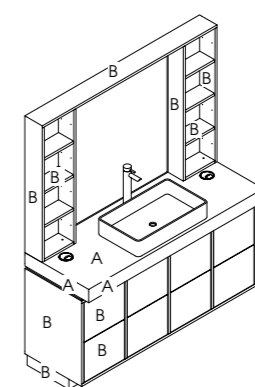

See page 88 for more information