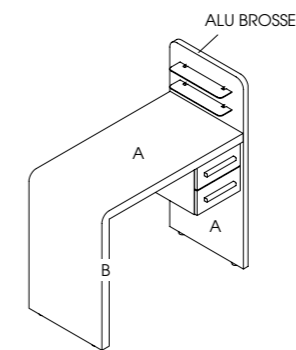

See page 66 for more information