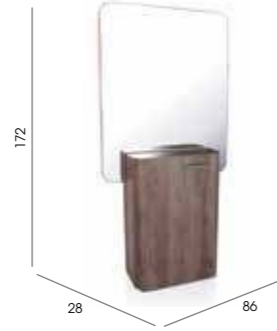

Casino

Code: 05020 Wall, 05021 Island

Colours: All REM laminates

Holster: Optional extra

Shelf: Laminated

Socket: Optional extra

Footrest: 05840 - Taurus available separately