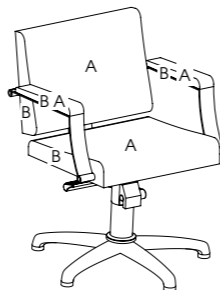

See page 23 for more information