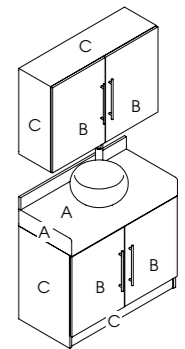

Aspen

Code: 05624

Colour: All REM laminates

Details: 2 door cupboard with adjustable shelf and 2 door upper storage

Features: Ceramic basin and mixer tap. Stainless steel handles

Options: 05622 - Aspen Vanity Base, 05623 - Aspen Vanity Upper Storage, 05608 - Lock to door

See page 80 for more information