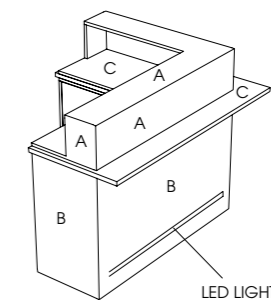

See page 51 for more information