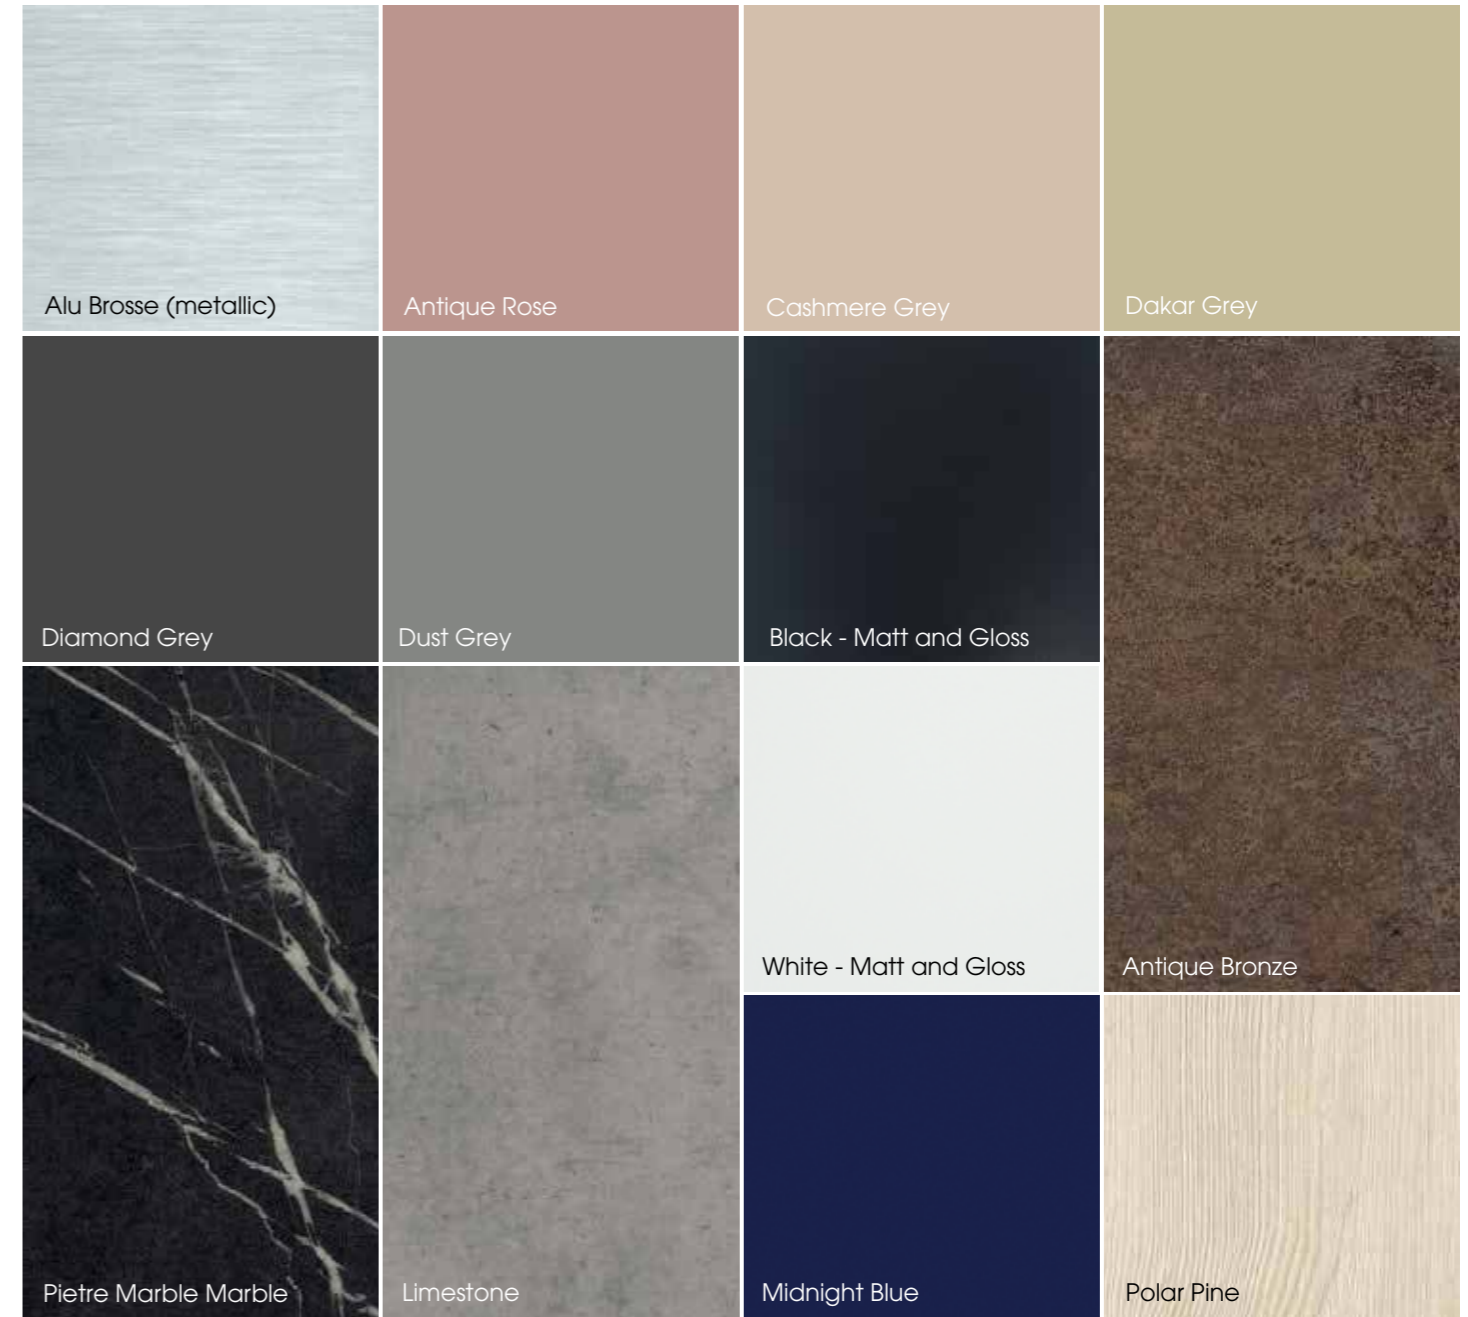

Create your own look with any single, or combination of Fabric and Laminate Colours. Please note, due to variations in the printing process, the fabric and laminate colours shown here may vary from the actual product. Should you require any laminate or fabric samples, please phone our sales office on 01282 619977 or email to sales@rem.co.uk