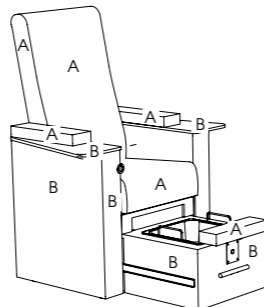

See page 72 for more information