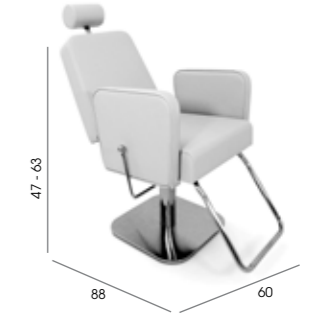

Macy

Code: 04329

Colour: All REM Fabrics

Features: Reclining back and static footrest

Base: Hydraulic with Quadra base

Options:
3955 - Logo embroidery
Clear plastic chair back cover