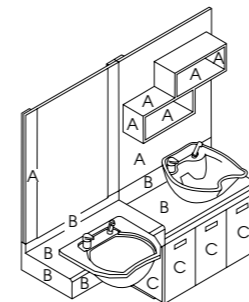

See pages 37 for more information