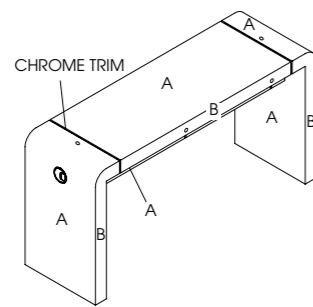

### Concorde 2

Code: 01052C

Colours: All REM laminates

Detail: 2 position

Features: Mag Lamp Holster and cable management system as standard.

Options:  
Advanced Filter System  
05852 - Twin USB Chrome Double Socket