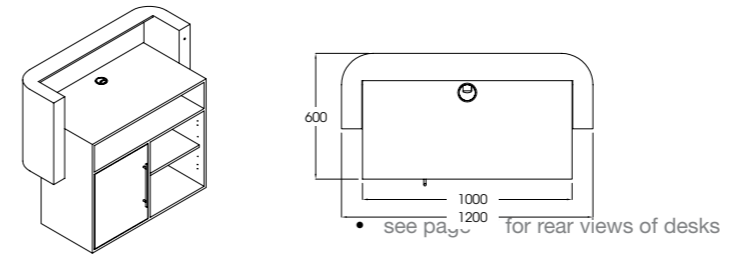

Desk Options

Lunar

05750 - Lunar