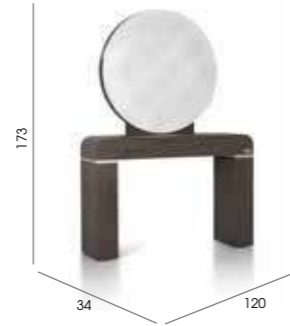

### Solaire

Code: 05690 Wall, 05691 Island

Colours: All REM laminates

Shelf: Laminated

Options:

05668 - Integral XL holster  
05823 - XL chrome holster  
05664 - Integral footrest  
Choice of sockets

See page 47 for more information