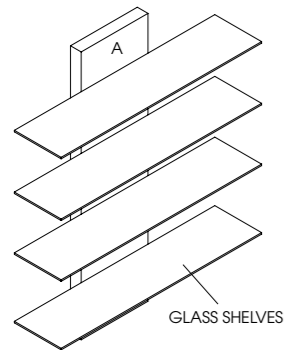

See page 52 for more information