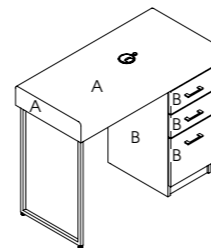

See page 65 for more information