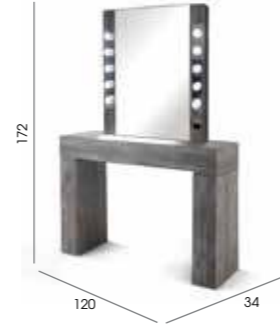

### Solaire

Code: 05690 Wall, 05691 Island

Colours: All REM laminates

Shelf: Laminated

Options:

05668 - Integral XL holster  
05823 - XL chrome holster  
05664 - Integral footrest  
Choice of sockets

See page 47 for more information