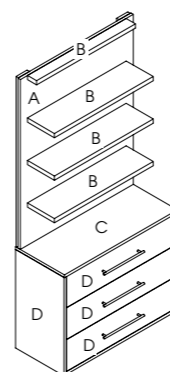

Features: 3 laminated shelves. LED lighting on each shelf, 3 soft close drawer storage

See page 53 for more information

**Olympia Small**

Code: 05443

Colours: All REM laminates

Features: Toughened glass shelves and LED lighting to tops and base