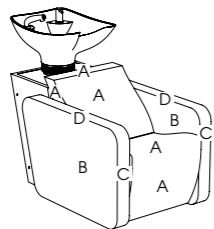

See page 34 for more information