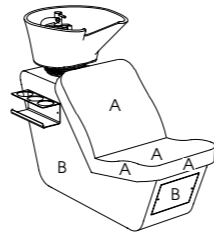

## Marina Compact

Code: 04689

Upholstery: All REM fabrics

Body Colour: All REM Laminates

Basin: Kiko Basin white

Plumbing: Monobloc mixing valve kit and pre-plumbing: flexi waste, waste and fixing kit

Options: 3955 - Logo embroidery  
04938 - Basin neck rest