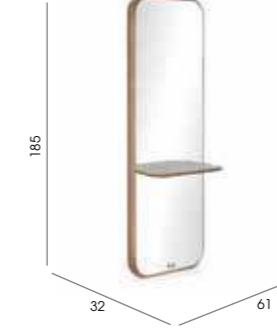

## Madison

Code: 05060

Colours: All REM laminates

Holster: XL chrome holster as standard

Shelf: Laminated,

Footrest: Included

Options:  
05061 - Shelf Unit only  
05062 - Mirror Unit only

See page 44 for more information