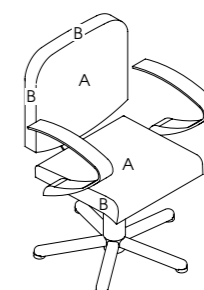

See page 21 for more information