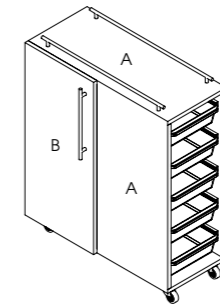

Savoy

Code: 01013

Colours: All REM Laminates

Features: Easy clean hair free castors

Storage: Storage cupboard with internal shelf, side storage with 5 slide trays

Base: Heavy duty cleanable castors

Options: Optional door lock

See page 58 for more information