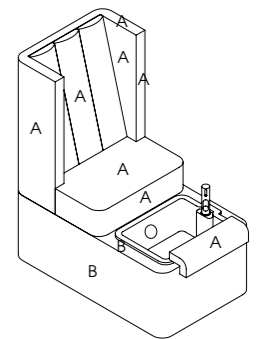

Dream Pedispa

Code: 01590

Colour: All REM fabrics and laminates with ceramic basin

Movement: Manually adjustable footrest

Features: Adjustable footrest, retractable tap, whirlpool motor jet and laminated basin cover

Plumbing: Required

Options:
01589 - Plaza pedistool
01711 - Mia Pedistool

See page 71 for more information