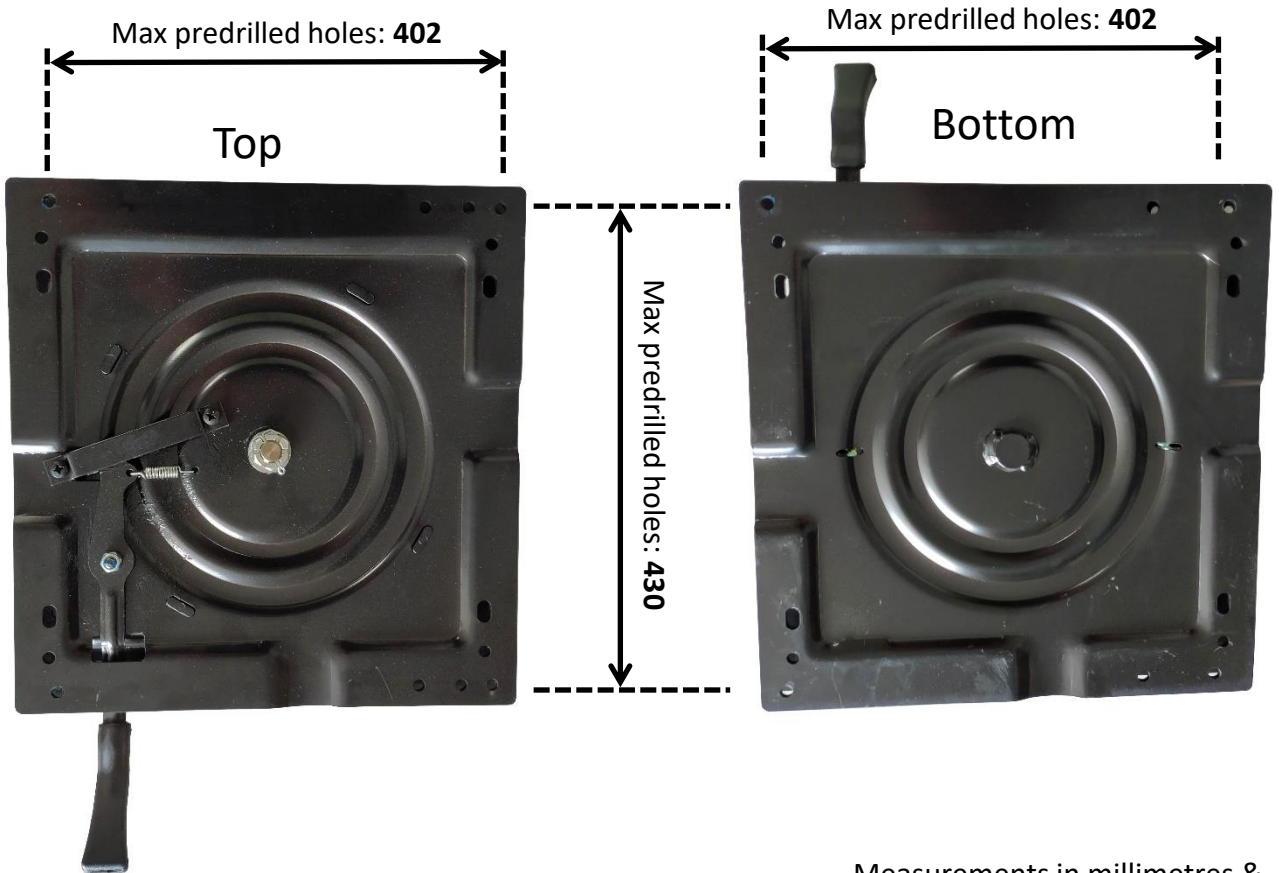

Turntable Heavy Duty

- **Off road use only**
- **Multiple mounting holes**
- **180° lockable**
- **Heavy duty pressed 4mm plate steel construction**
- **Rated to 150kg**

Measurements in millimetres & approximates only