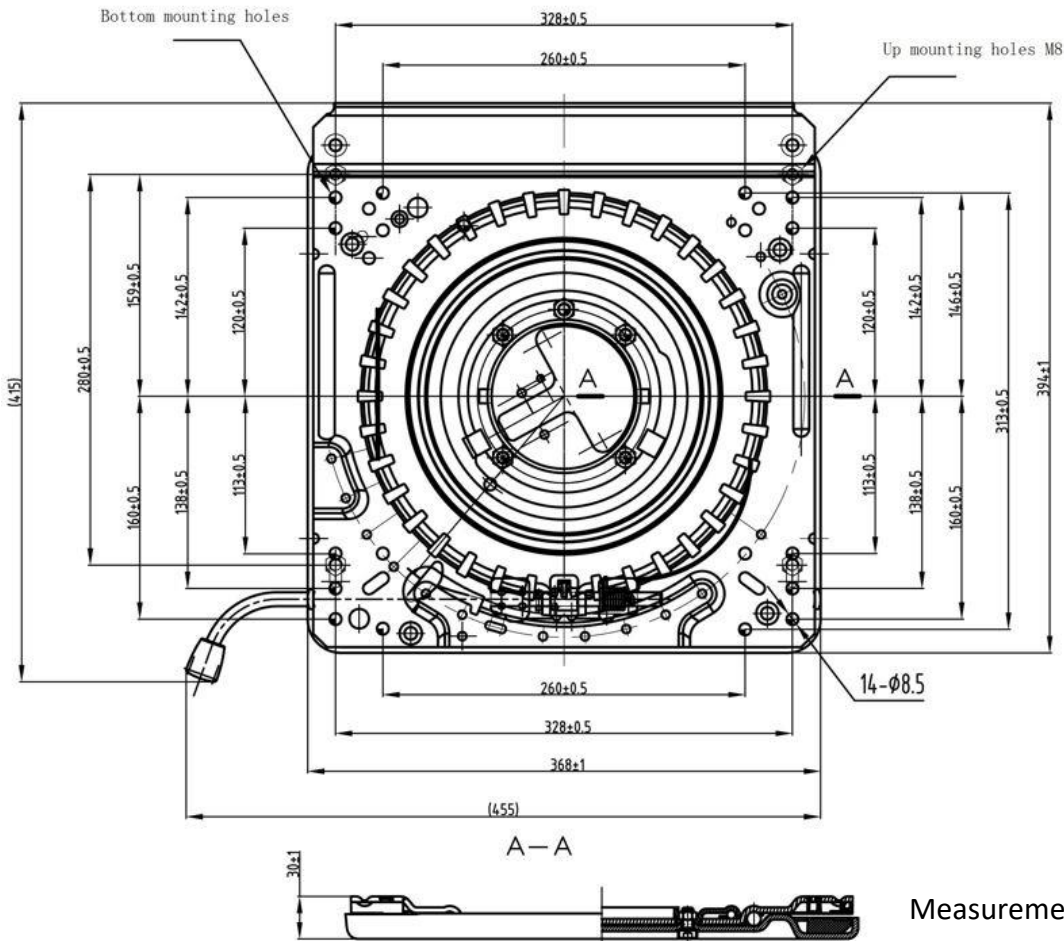

Turntable

- Off road use only
- Multiple mounting holes
- 360° lockable
- Heavy duty steel construction

Measurements in millimetres & approximates only