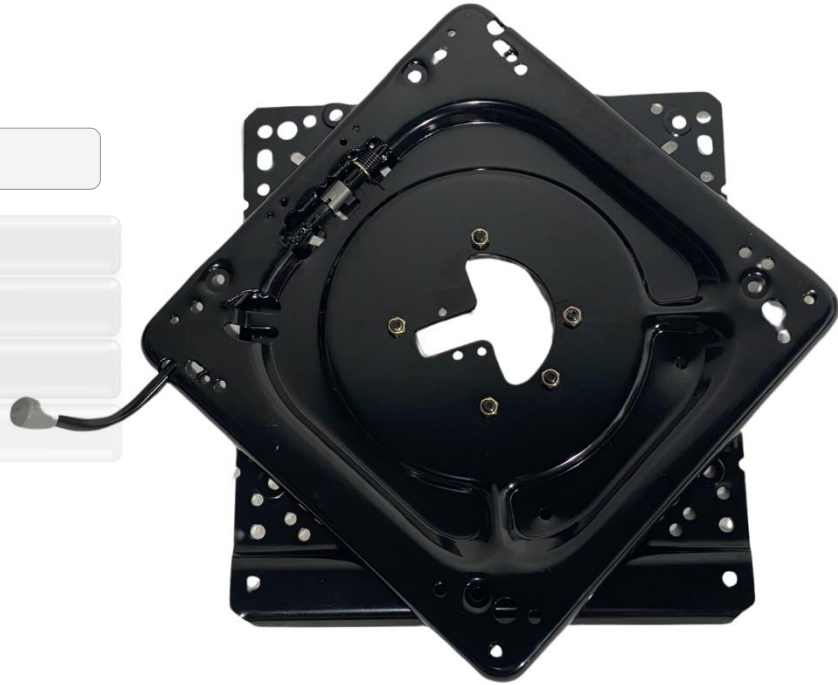

Turntable

- Off road use only
- Multiple mounting holes
- 360° lockable
- Heavy duty steel construction

Measurements in millimetres & approximates only