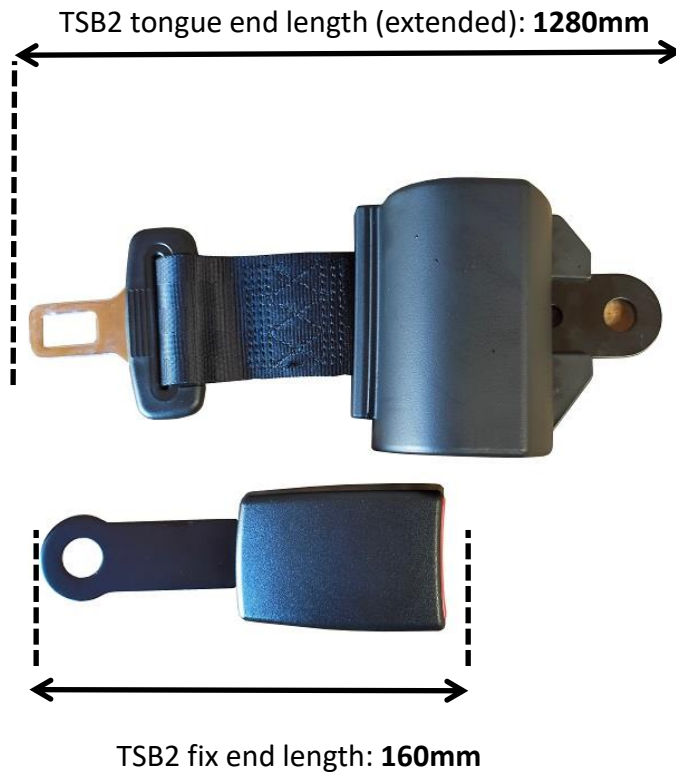

TSB 2" Retractable Lap Seatbelt

- 2" wide retractable lap seatbelt
- Total seatbelt length 1400mm approx, fully extended
- Fix end length 160mm approx
- Tongue end length 1280mm approx, fully extended
- Push button release

Measurements in millimetres &
approximates only