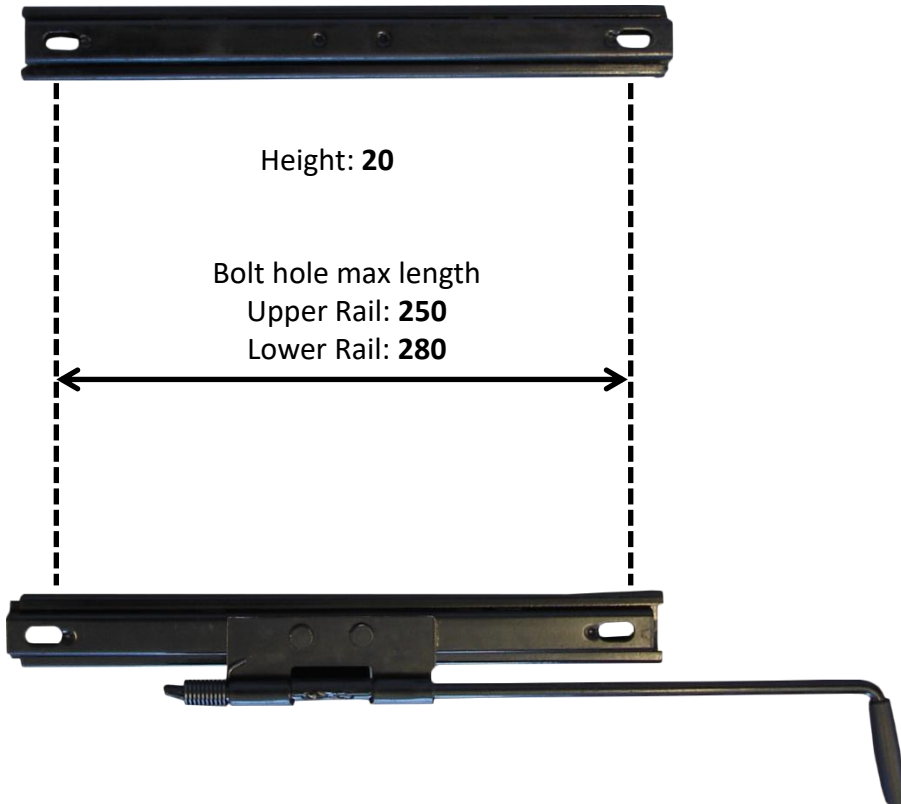

Single Locking Slide Rails

- Multiple mounting holes
- Total length of 300mm
- 135mm of movement
- Off road use only

Single Locking Slide

Measurements in millimetres & approximates only