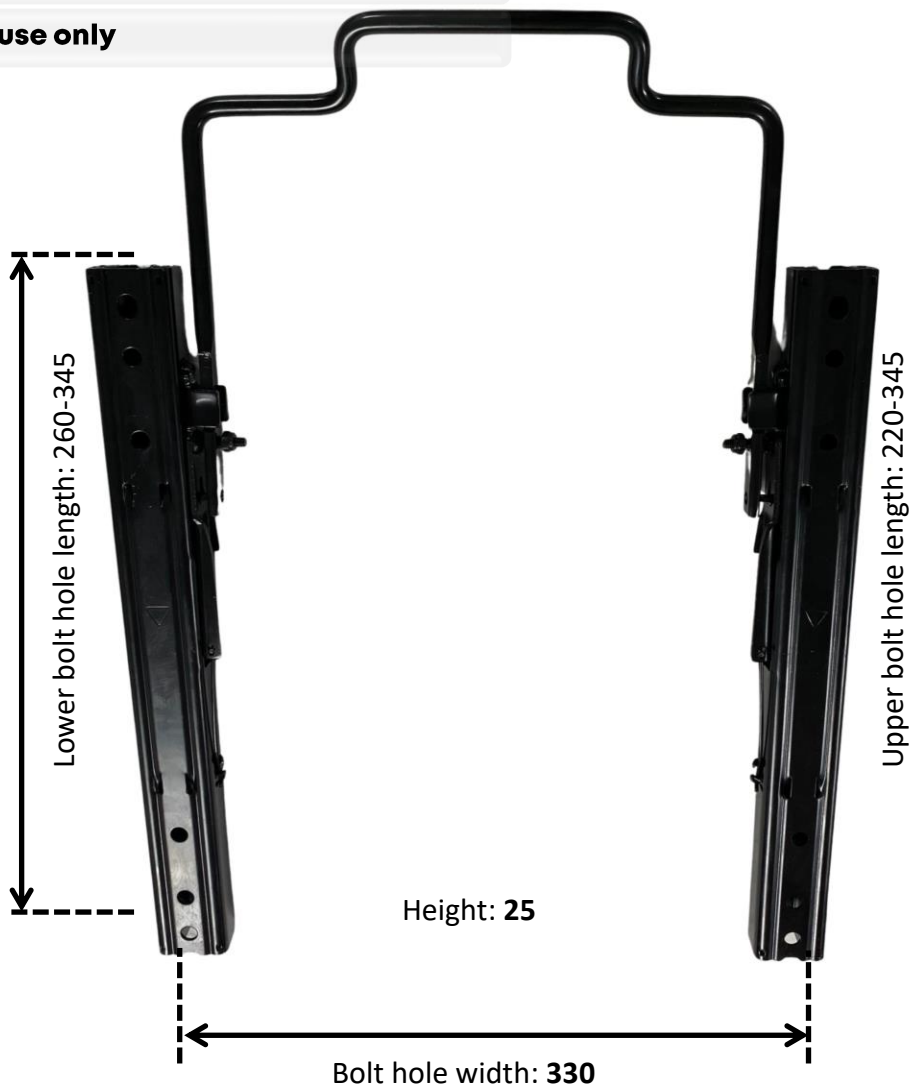

## Double Locking Slide Rails - WIDE

- Multiple mounting holes
- Total length of 380mm
- 210mm of movement
- Total length of 380mm
- Off road use only

Measurements in millimetres & approximates only