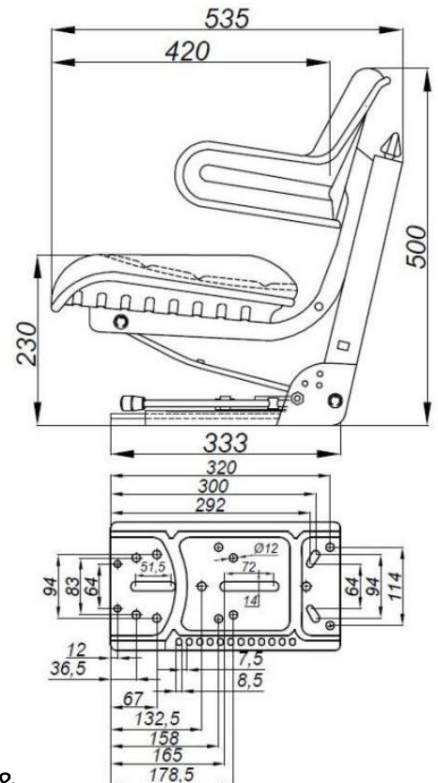

## SN7 Mechanical Suspension Seat

- **Mechanical suspension**
- **Rated to 130kg**
- **Single locking slide rails with adjustment of approx 180mm**
- **Seat mounting angle adjustable to assist different inclines**
- **Wrap around backrest for operator support**
- **Good water drainage from seat cushion**
- **Seatbelt compatible**
- **Available in premium black, yellow or blue waterproof PU vinyl**

Multiple Bolt options max: 120

Measurements in millimetres & approximates only