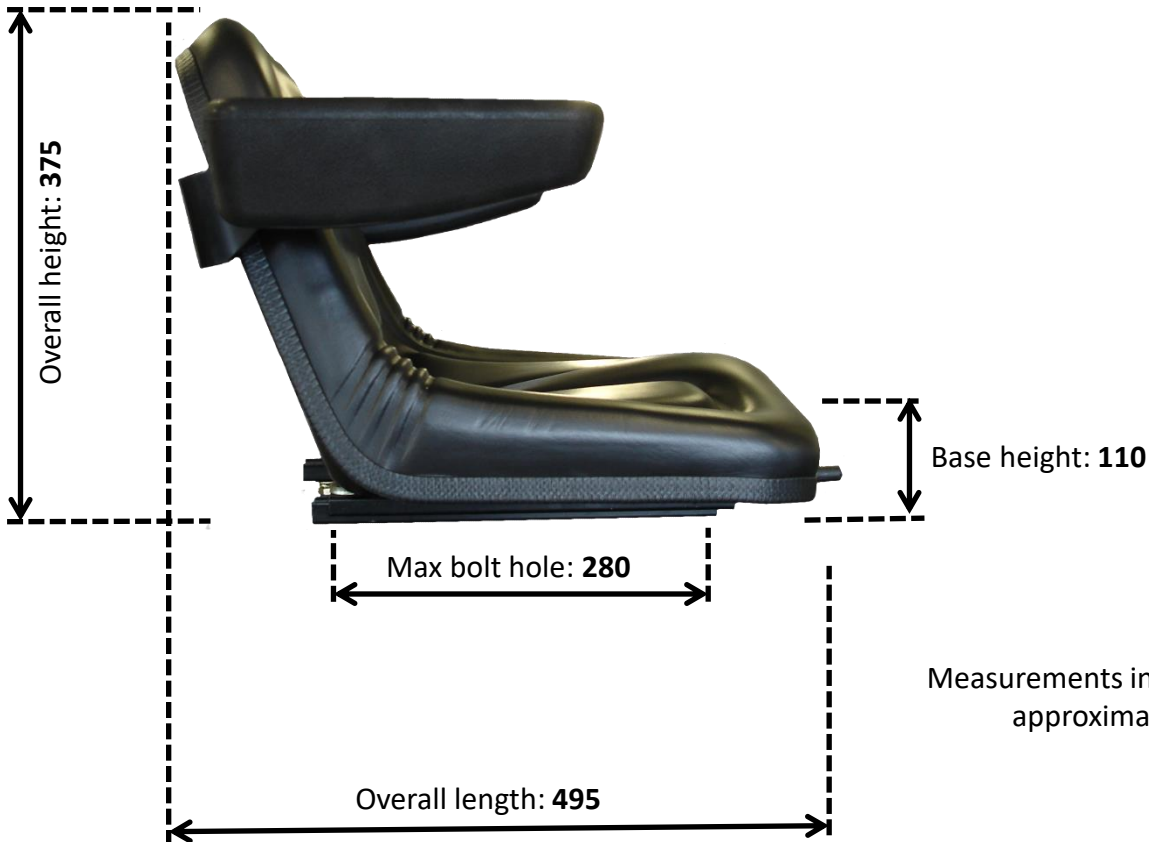

## SN5A Non-Suspension Seat

- Thick steel frame pan seat
- Armrests
- Single locking slide rails
- Operator Present Switch compatible
- Water drain hole in seat cushion
- Available in black waterproof premium PU vinyl

Measurements in millimetres & approximates only