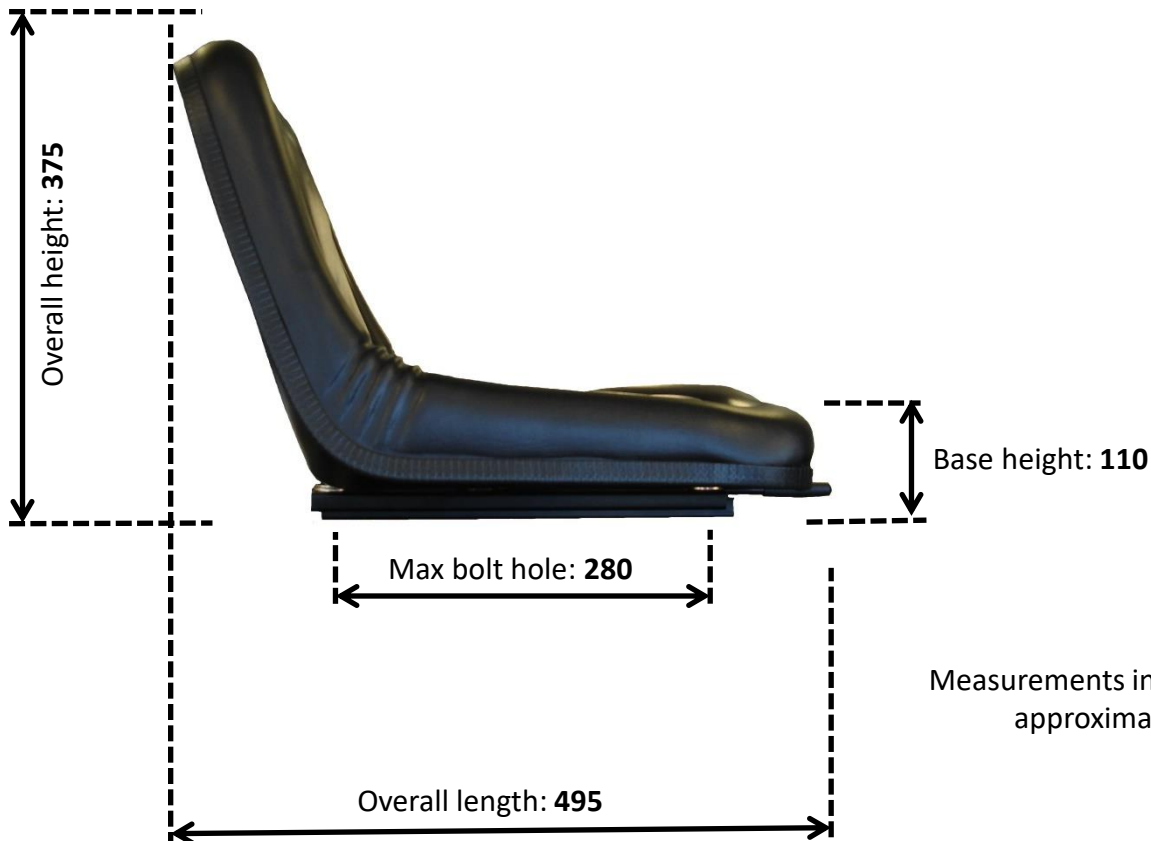

SN5 Non-Suspension Seat

- Fixed backrest
- Thick steel frame pan seat
- Single locking slide rails
- Seatbelt compatible
- Operator Present Switch compatible
- Water drain hole in seat cushion
- Available in black waterproof premium PU vinyl

Measurements in millimetres & approximates only