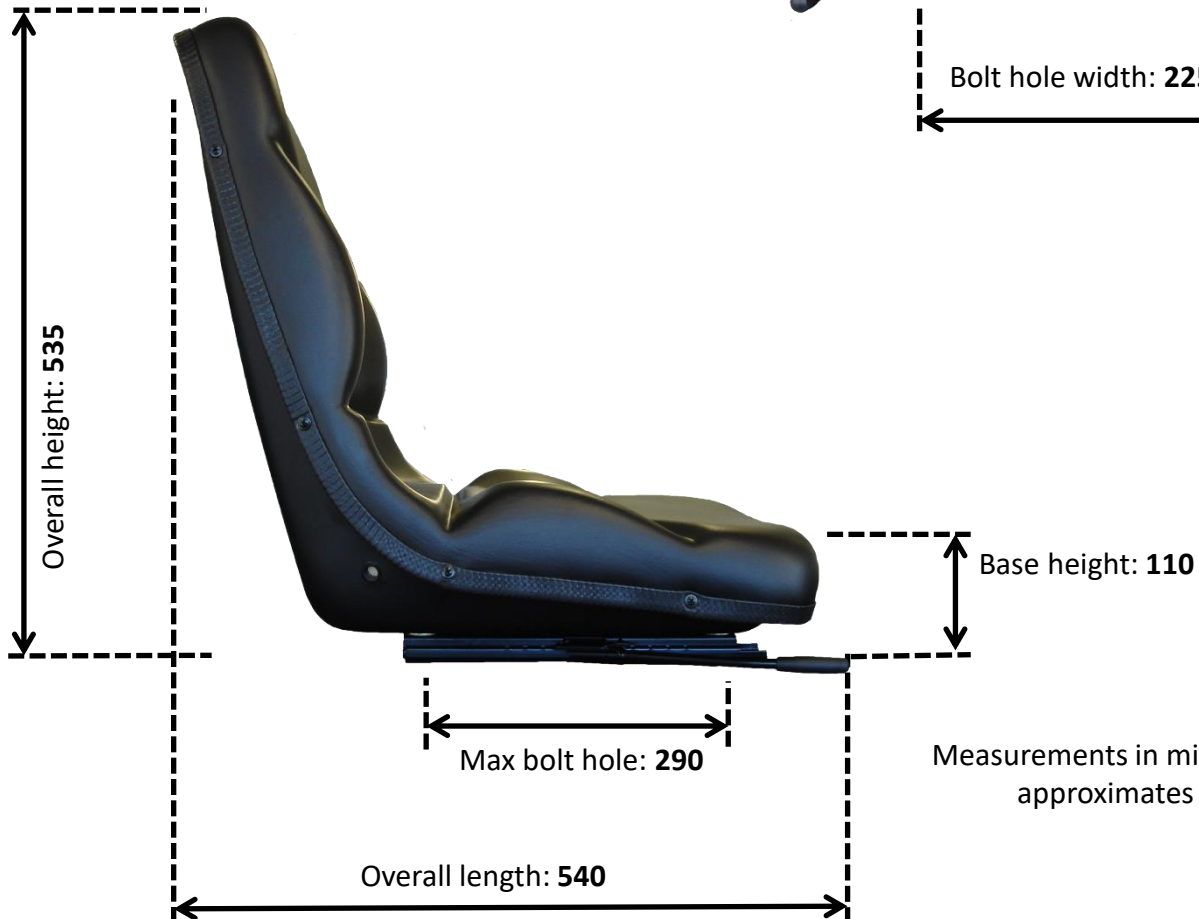

## SN3 Non-Suspension Seat

- Thick steel frame pan seat
- Supportive moulded seat base
- Single locking slide rails
- Seatbelt compatible
- Water drain hole in seat cushion
- Available in premium black waterproof PU vinyl

Measurements in millimetres & approximates only