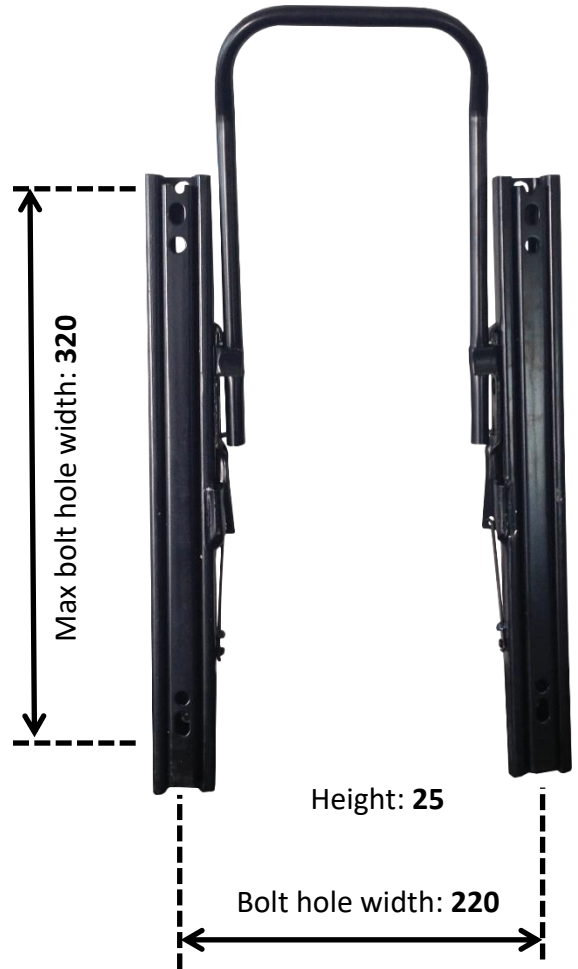

## Double Locking Slide Rails

- Multiple mounting holes
- Total length of 380mm
- 210mm of movement
- Off road use only

## Double Locking Slide

Measurements in millimetres & approximates only