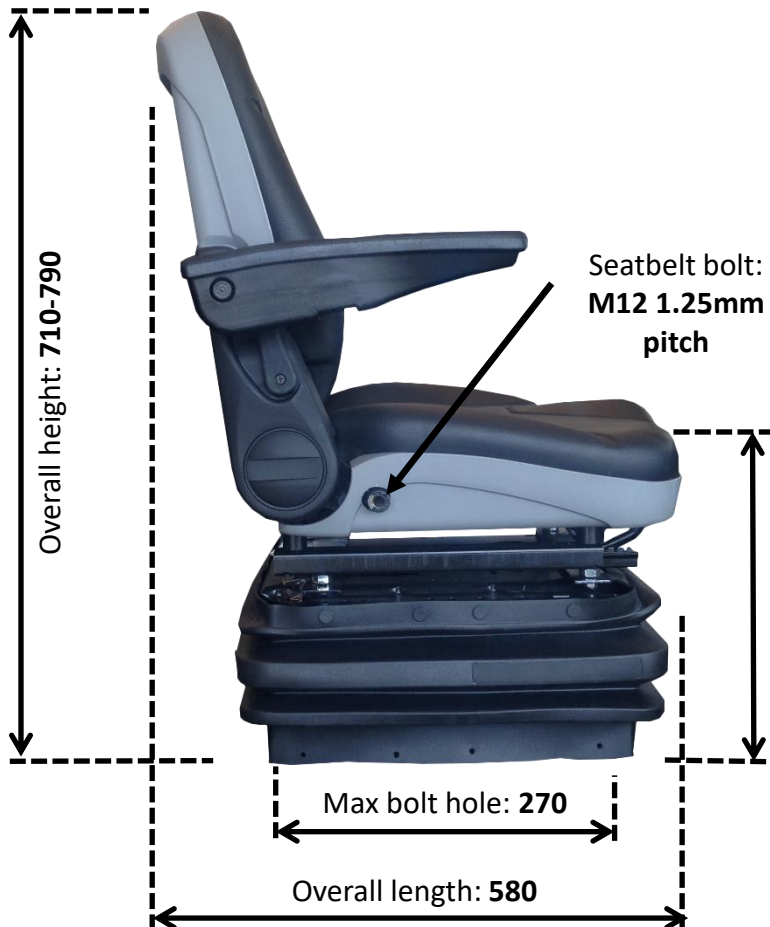

SHT-SC7 Mechanical Suspension Seat

- **Mechanical suspension**
- **Weight adjustment to 130kg**
- **Adjustable back and armrests**
- **60mm, 3 step, ratchet height adjustment options**
- **Single locking slide rails**
- **Seatbelt compatible**
- **Operator present switch compatible**
- **Trimmed in premium black waterproof PU vinyl with grey accents**

Suspension 3 height adjustment is made by lifting the seat up to the next ratchet level. When lifted to the maximum height the seat will collapse, & height adjustment starts again.

Measurements in millimetres & approximates only