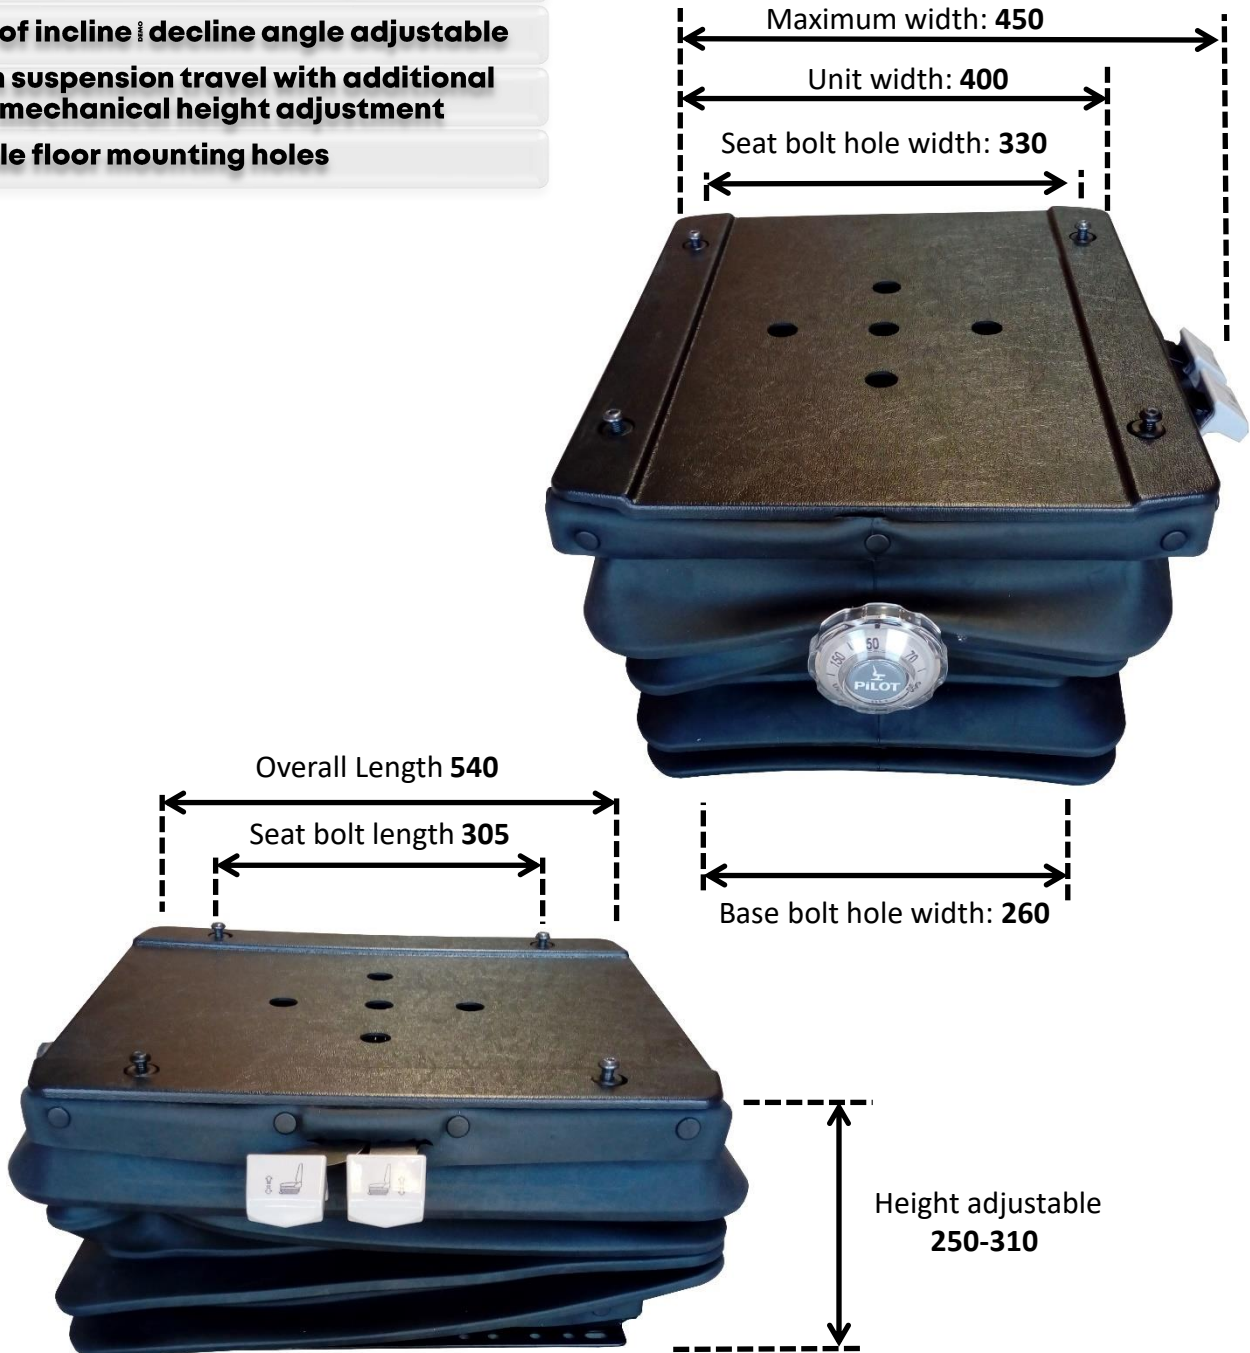

SC Mechanical Suspension Base

- Weight adjustable 50kg - 150kg
- 30mm of incline & decline angle adjustable
- 100mm suspension travel with additional 60mm mechanical height adjustment
- Multiple floor mounting holes

Measurements in millimetres & approximates only