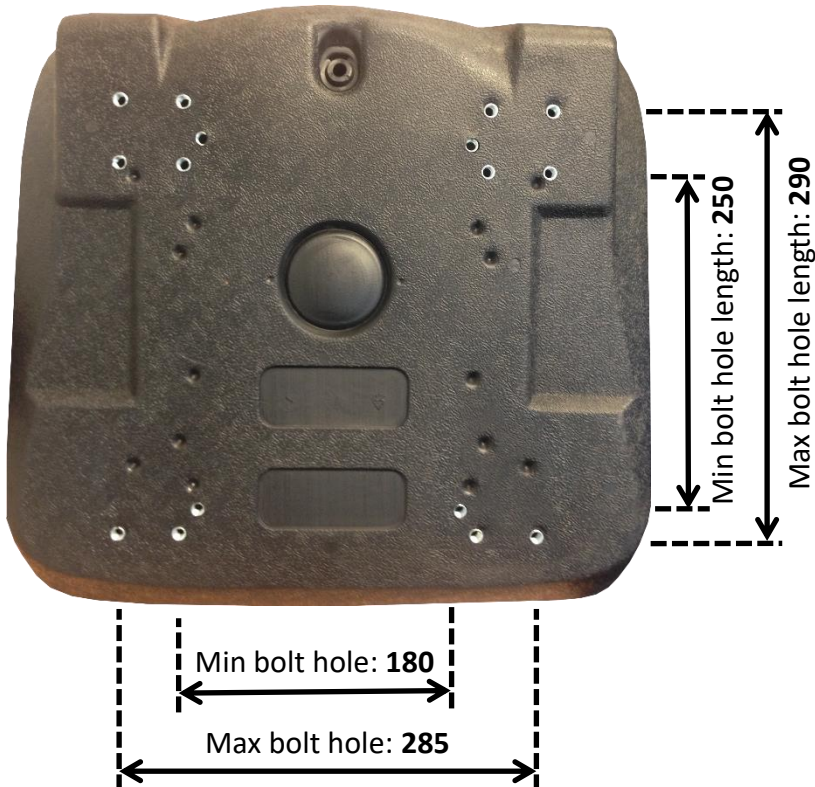

RY60 Non-Suspension Seat

- Operator present switch compatible
- Fixed backrest
- Multiple mounting patterns to fit popular tractors & ride on mowers
- Water drain hole in seat cushion
- Available in black or classic yellow waterproof PU vinyl

5/16 UNC Mounting Threads

Measurements in millimetres & approximates only