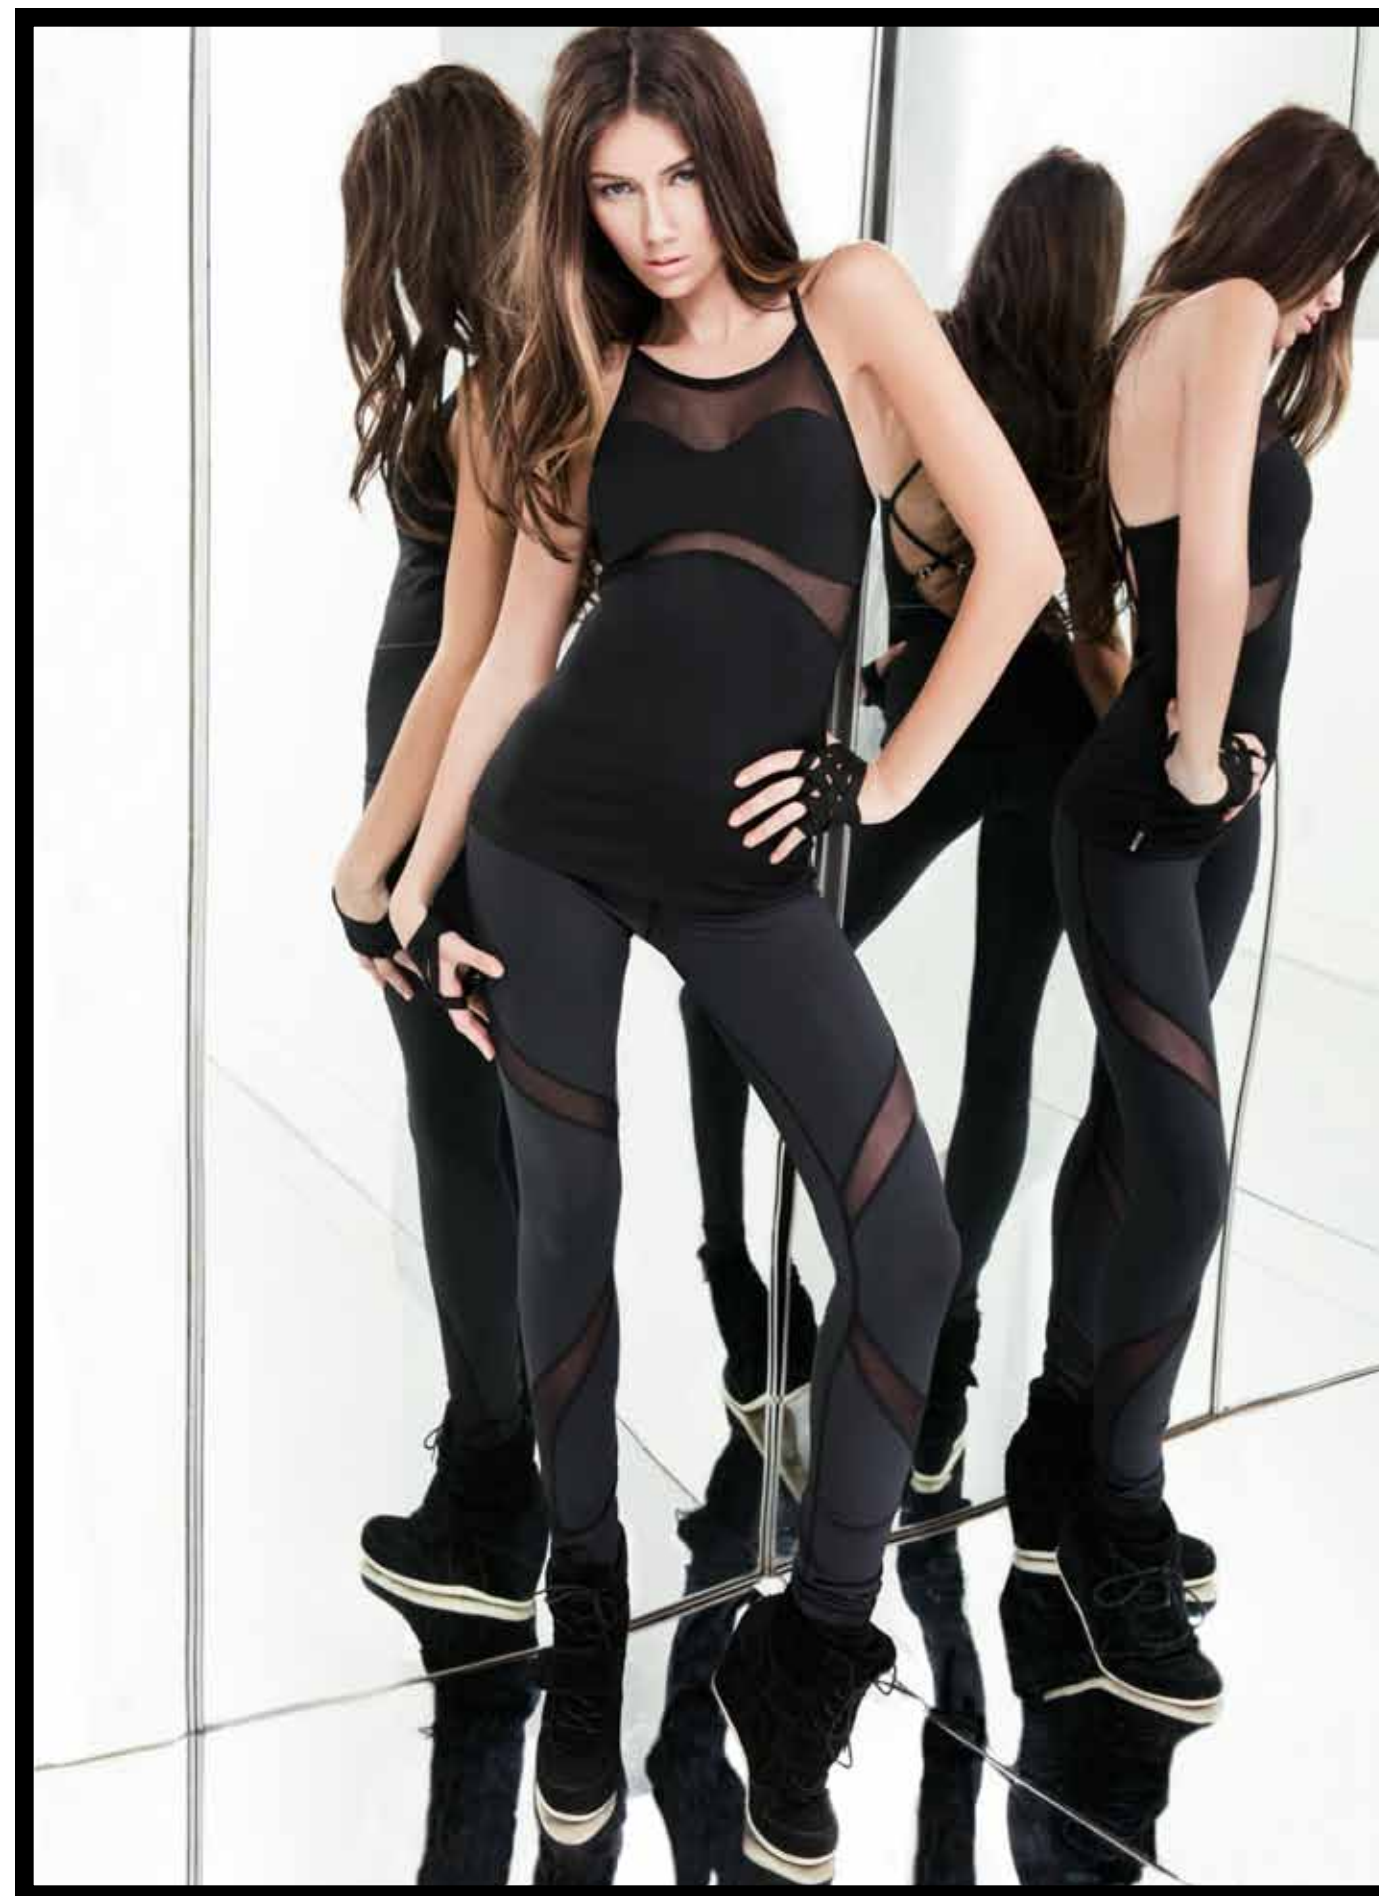

MICHI

SPRING 2014

MICHI REPRESENTS ENDURING SOPHISTICATION, ALLURING FEMININITY, EXCEPTIONAL QUALITY AND IMPECCABLE FIT. MICHI ORIGINATED FROM THE DESIRE TO FILL THE NEEDS GAP BETWEEN GLAMOROUS BOUDOIR LINGERIE AND COMFORTABLE, UTILITARIAN ATHLETIC WEAR.

THE MICHI SPRING 2014 COLLECTION IS INSPIRED BY THE GLAMOROUS BEAUTY AND MESMERIZING SEX APPEAL OF THE 1960'S BOND GIRLS. THIS SEASON INTRODUCES SWIMWEAR AND TAKES THE ATHLETIC BATHING SUIT TO A NEW LEVEL OFFERING VERSATILITY WITH STYLE. FUNCTIONAL YET FEMININE ATHLETIC BATHING SUITS WITH FLATTERING MESH INSERTS CAN BE WORN FOR ADRENALINE WATERSPORTS OR FOR ELEGANT POOLSIDE LOUNGING. INSERTIONS IN CONTRASTING FABRICS AND TEXTURES BLEND WITH SENSUAL BOUDOIR CHIC OVERTONES TO CATER TO A MODERN ACTIVE LIFESTYLE AND FLATTER THE FEMALE FORM. LUXURIOUS AND CUTTING EDGE FABRICS WITH INNOVATIVE HIGH PERFORMANCE FINISHES, SUCH AS SUPER-SOFT ITALIAN COTTON JERSEY, FOUR-WAY STRETCH SWISS NYLON LYCRA AND SUMPTUOUS MESH, ARE USED FOR COMFORT, BREATHABILITY, DURABILITY - AND OF COURSE STYLE.

EACH PIECE IS IMMACULATELY CONSTRUCTED AND EXPERTLY CONTOURED WITH SEEMINGLY WEIGHTLESS STRETCH FABRIC. CONSTRUCTED TO FIT, FLATTER AND FUNCTION, MICHI CREATES THE ILLUSION OF LENGTH, SMOOTH CURVES AND A PERFECTLY SCULPTED FEMININE FORM. EACH PIECE CAN BE EFFORTLESSLY MIXED, MATCHED AND LAYERED TO EXPOSE INTRICATE DETAILS SUCH AS PEEK-A-BOO BRA STRAPS AND STYLIZED WAISTBANDS.

WITH ITS EDGY SENSUALITY AND SIMPLE YET FLATTERING LINES, MICHI SETS A NEW STANDARD FOR SPORTSWEAR. RICH IN DETAIL AND SUGGESTIVE CONTRASTS, MICHI MAKES YOU FEEL SEXY YET SOPHISTICATED, POWERFUL YET FEMININE, COMFORTABLE YET POLISHED.