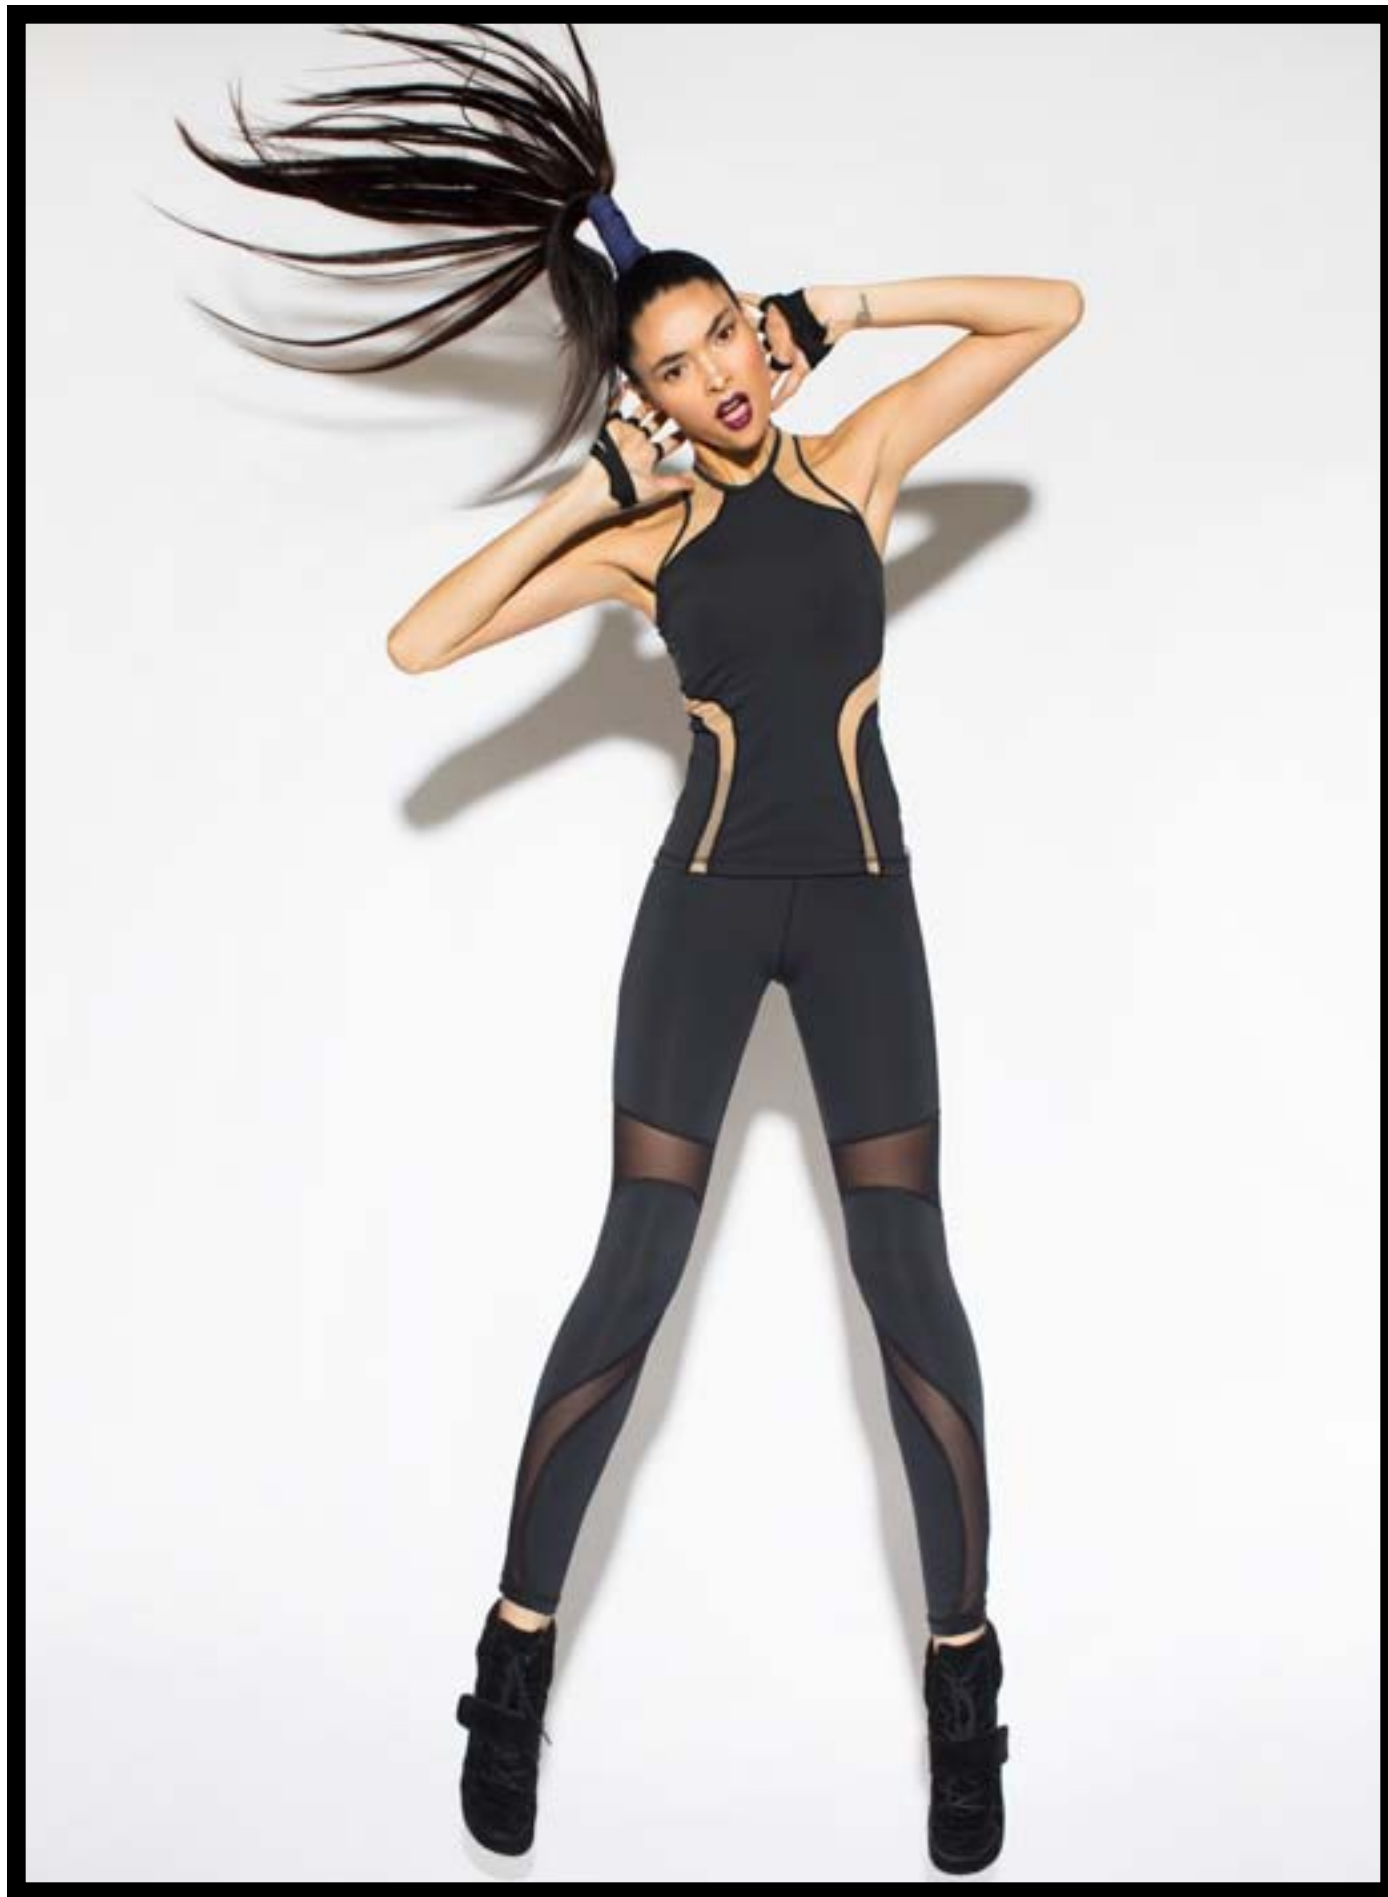

TEMPEST TOP F13T4
LUNA LEGGING F13P3

CHAMELEON TANK F13T6
TORQUE LEGGING F13P4