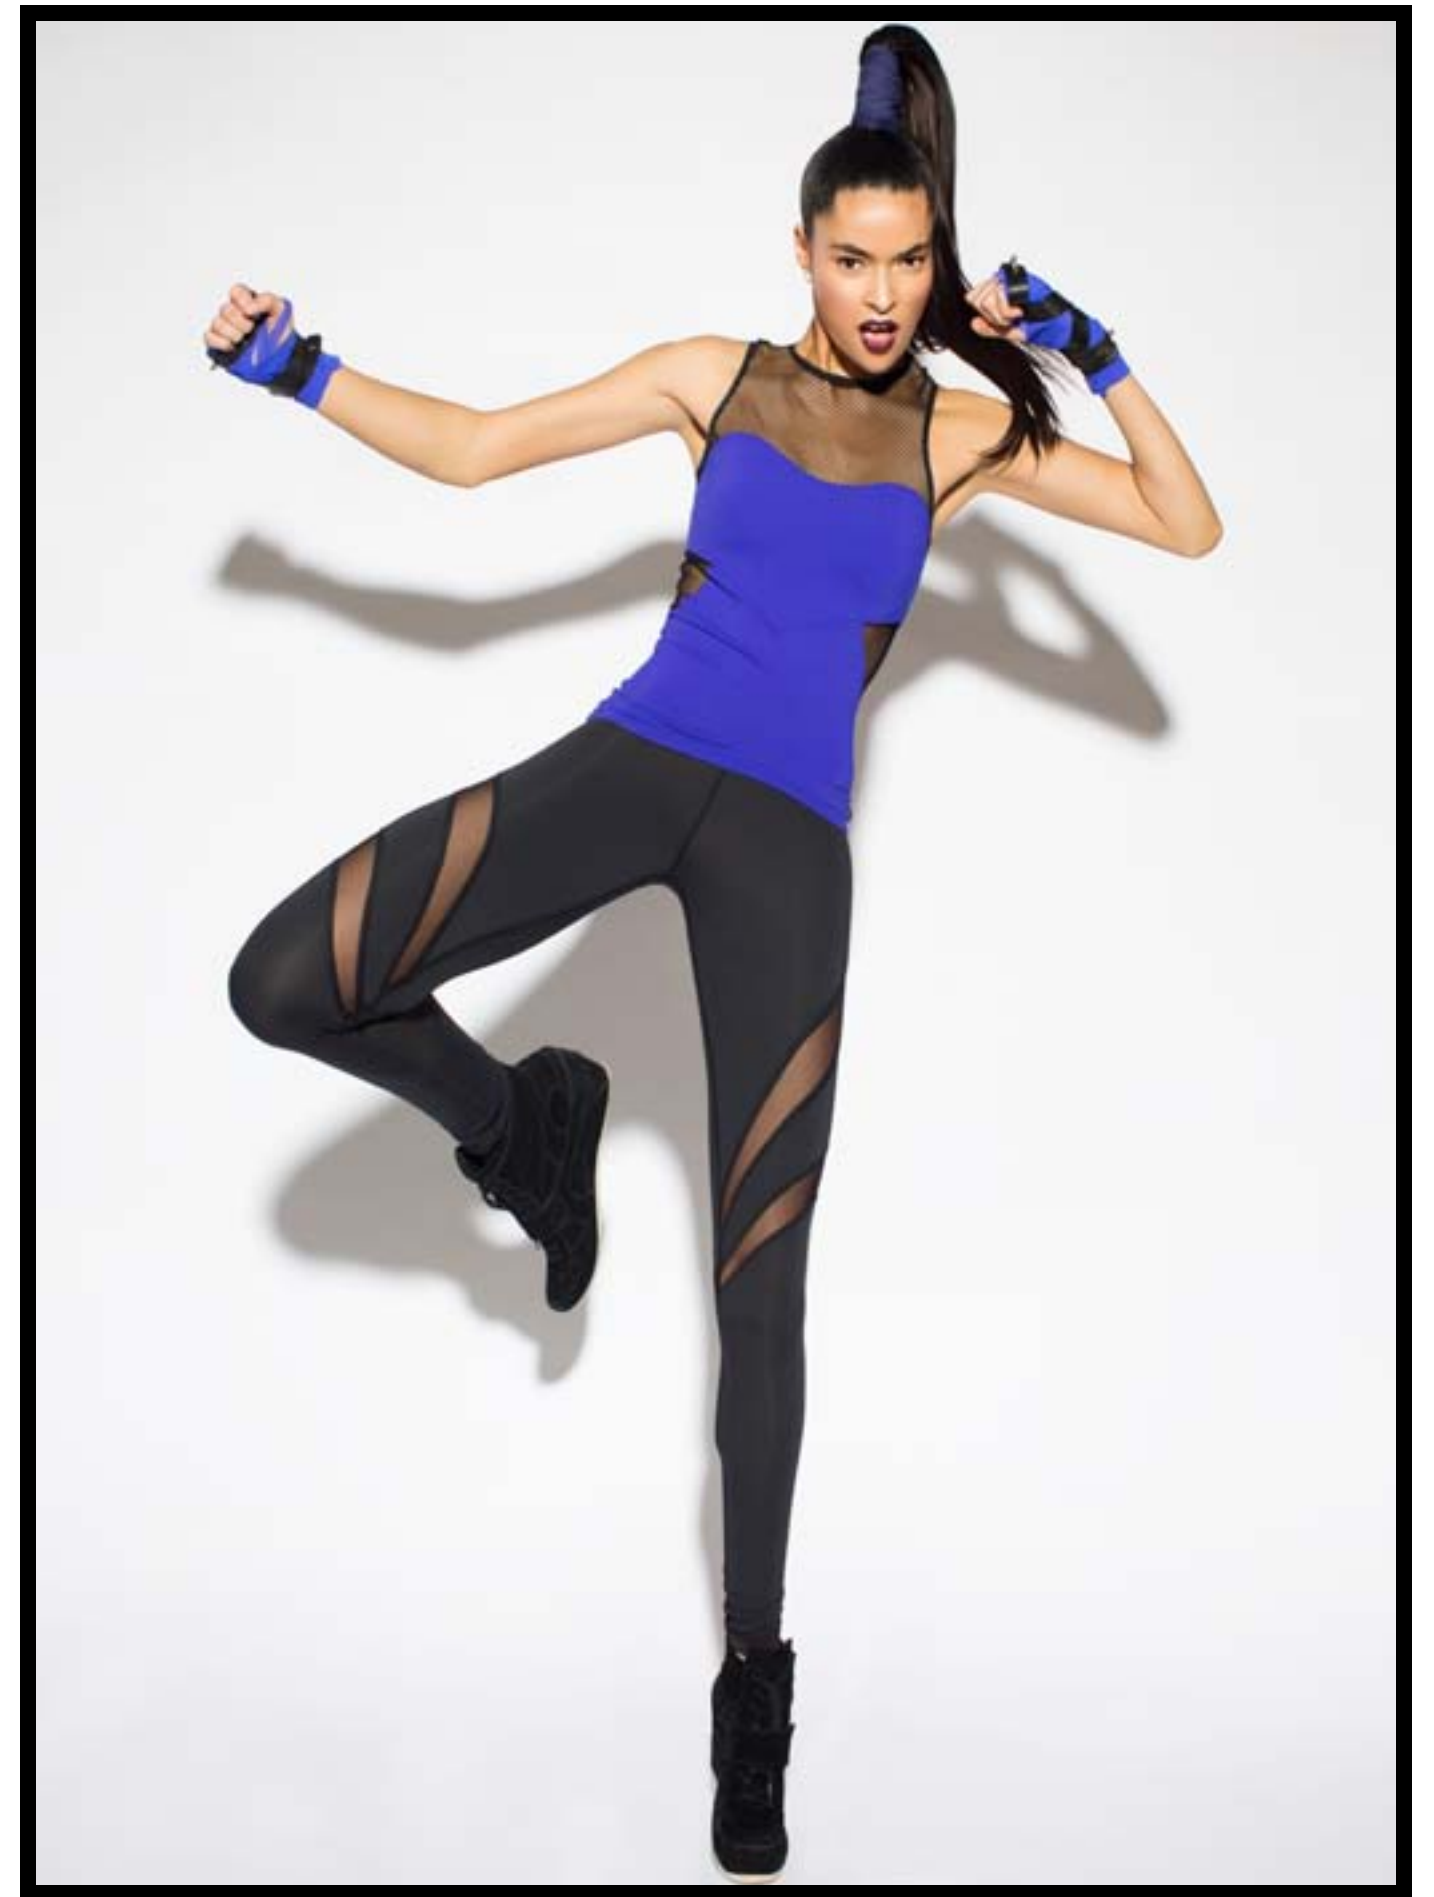

VORTEX TANK F13T5
STARDUST CROP LEGGING F13C1

THROTTLE TANK F13T7
PSYCHE LEGGING F13P5