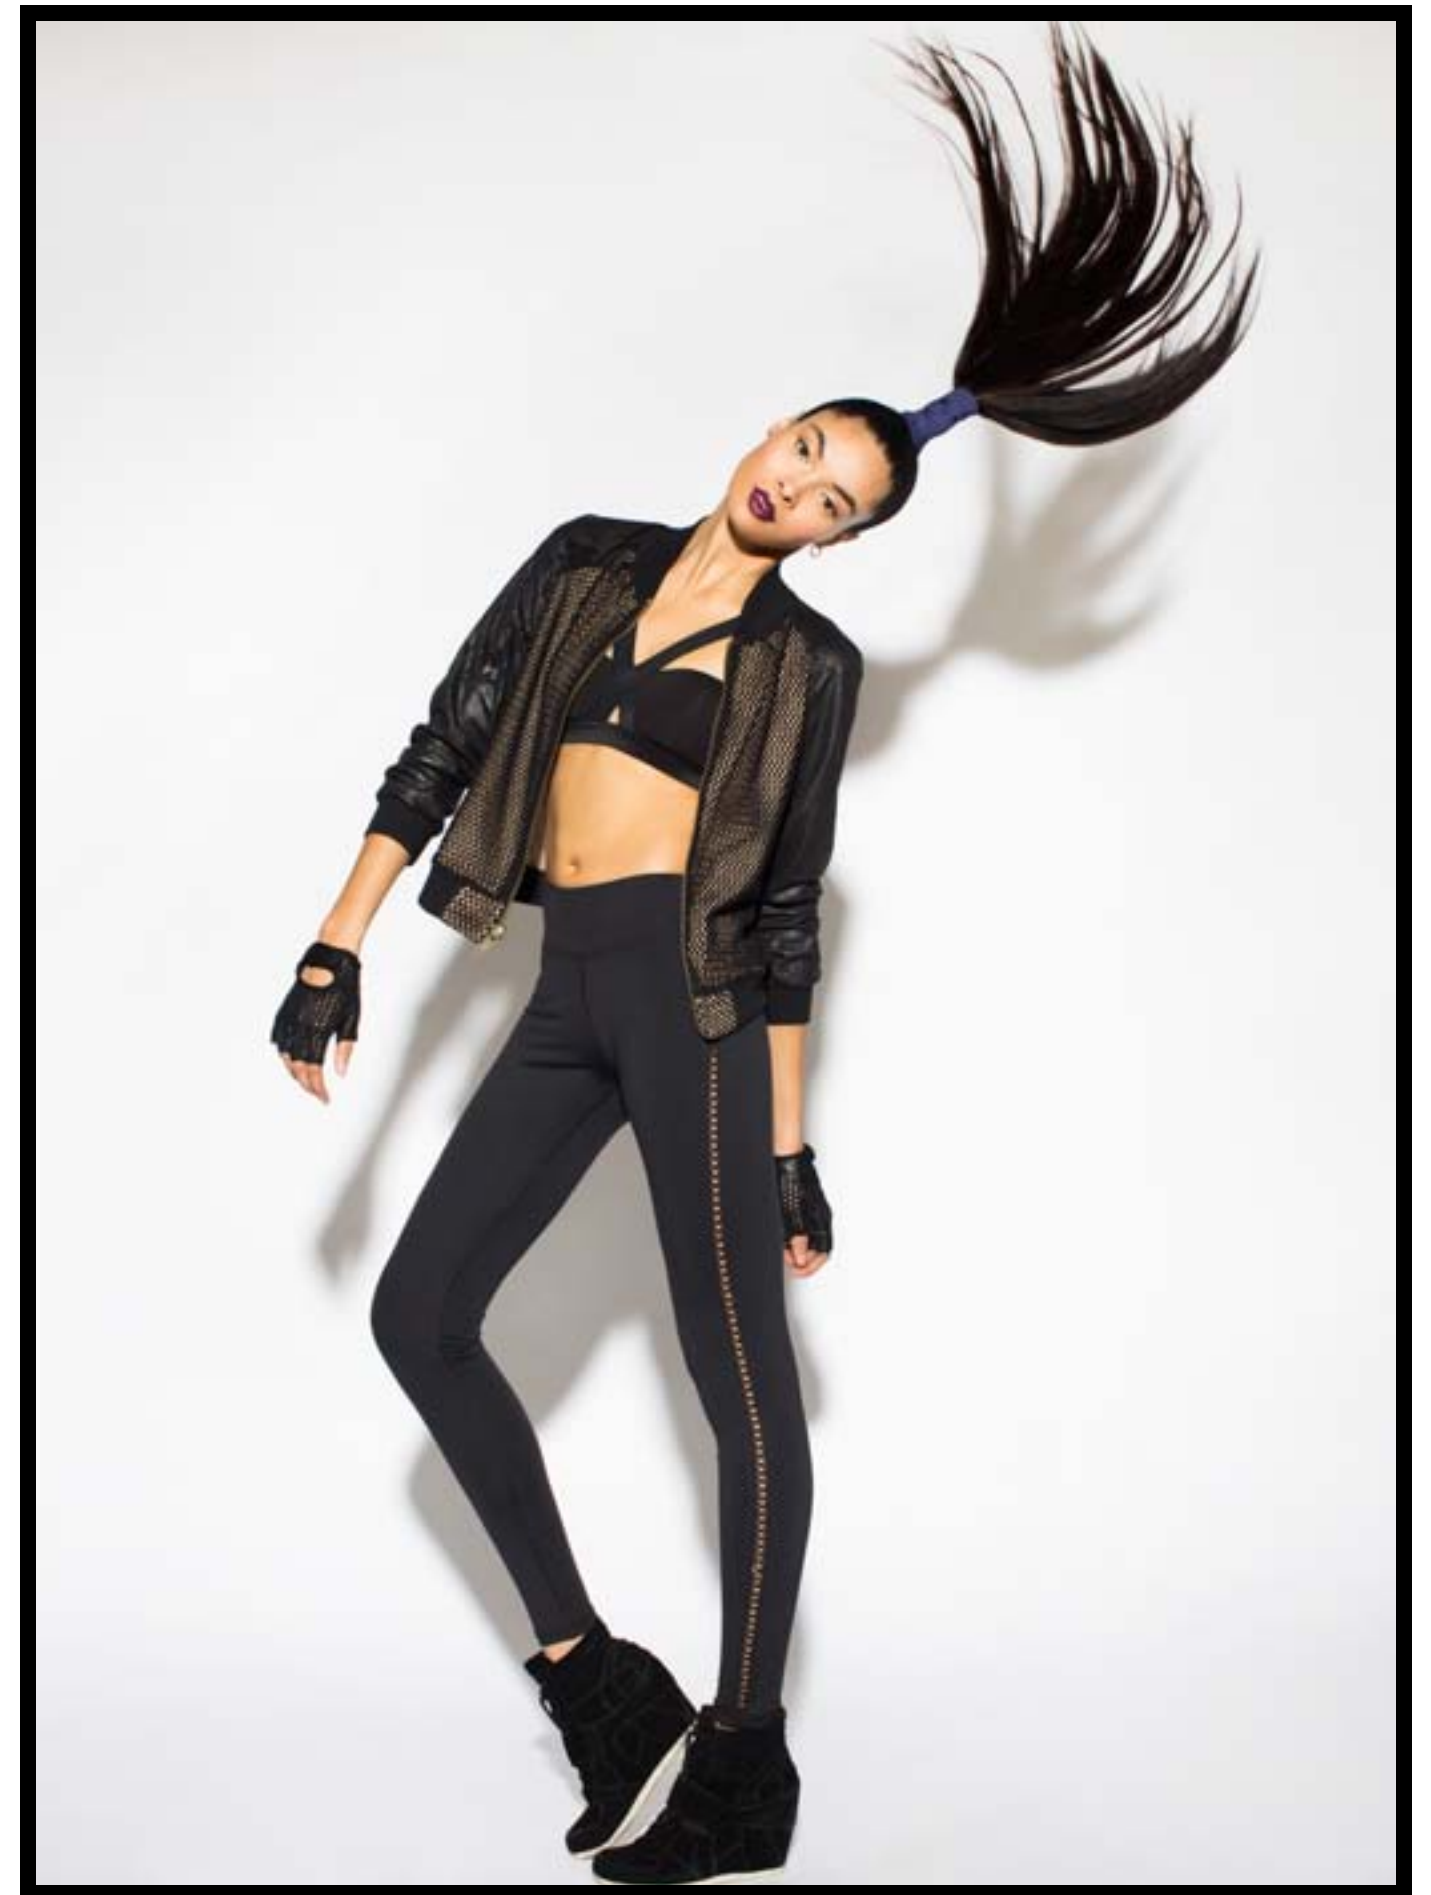

THROTTLE TANK F13T7
PSYCHE LEGGING F13P5

FELINE BRA F13B5
STRATA JACKET F13J1
PIPELINE LEGGING F13P6