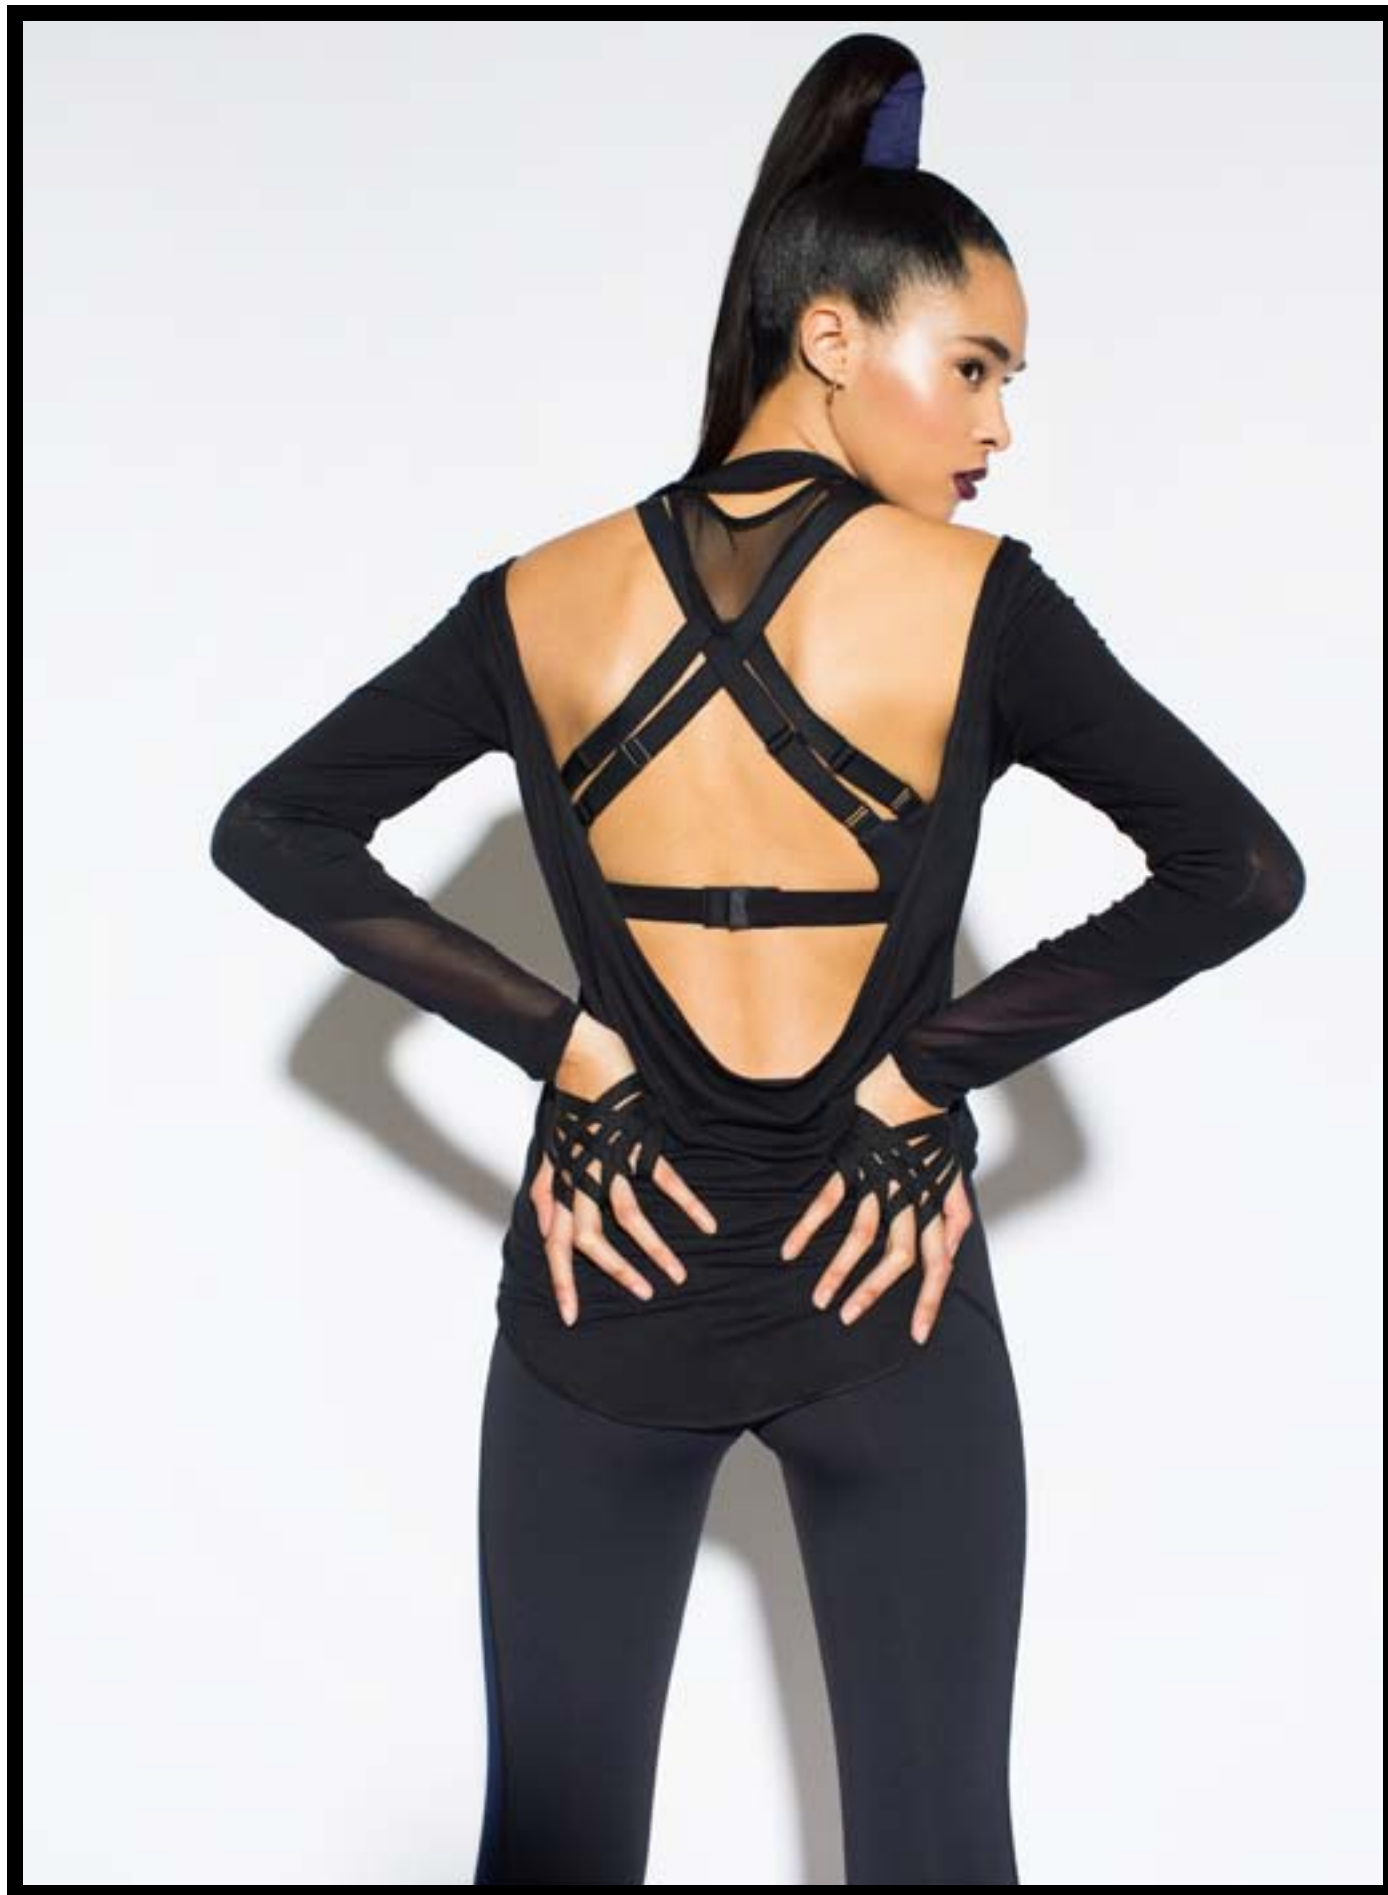

CHAMELEON TANK F13T6
TORQUE LEGGING F13P4

HELIX BRA F13B4
PSYCHE TOP F13T8
STARDUST CROP LEGGING F13C1