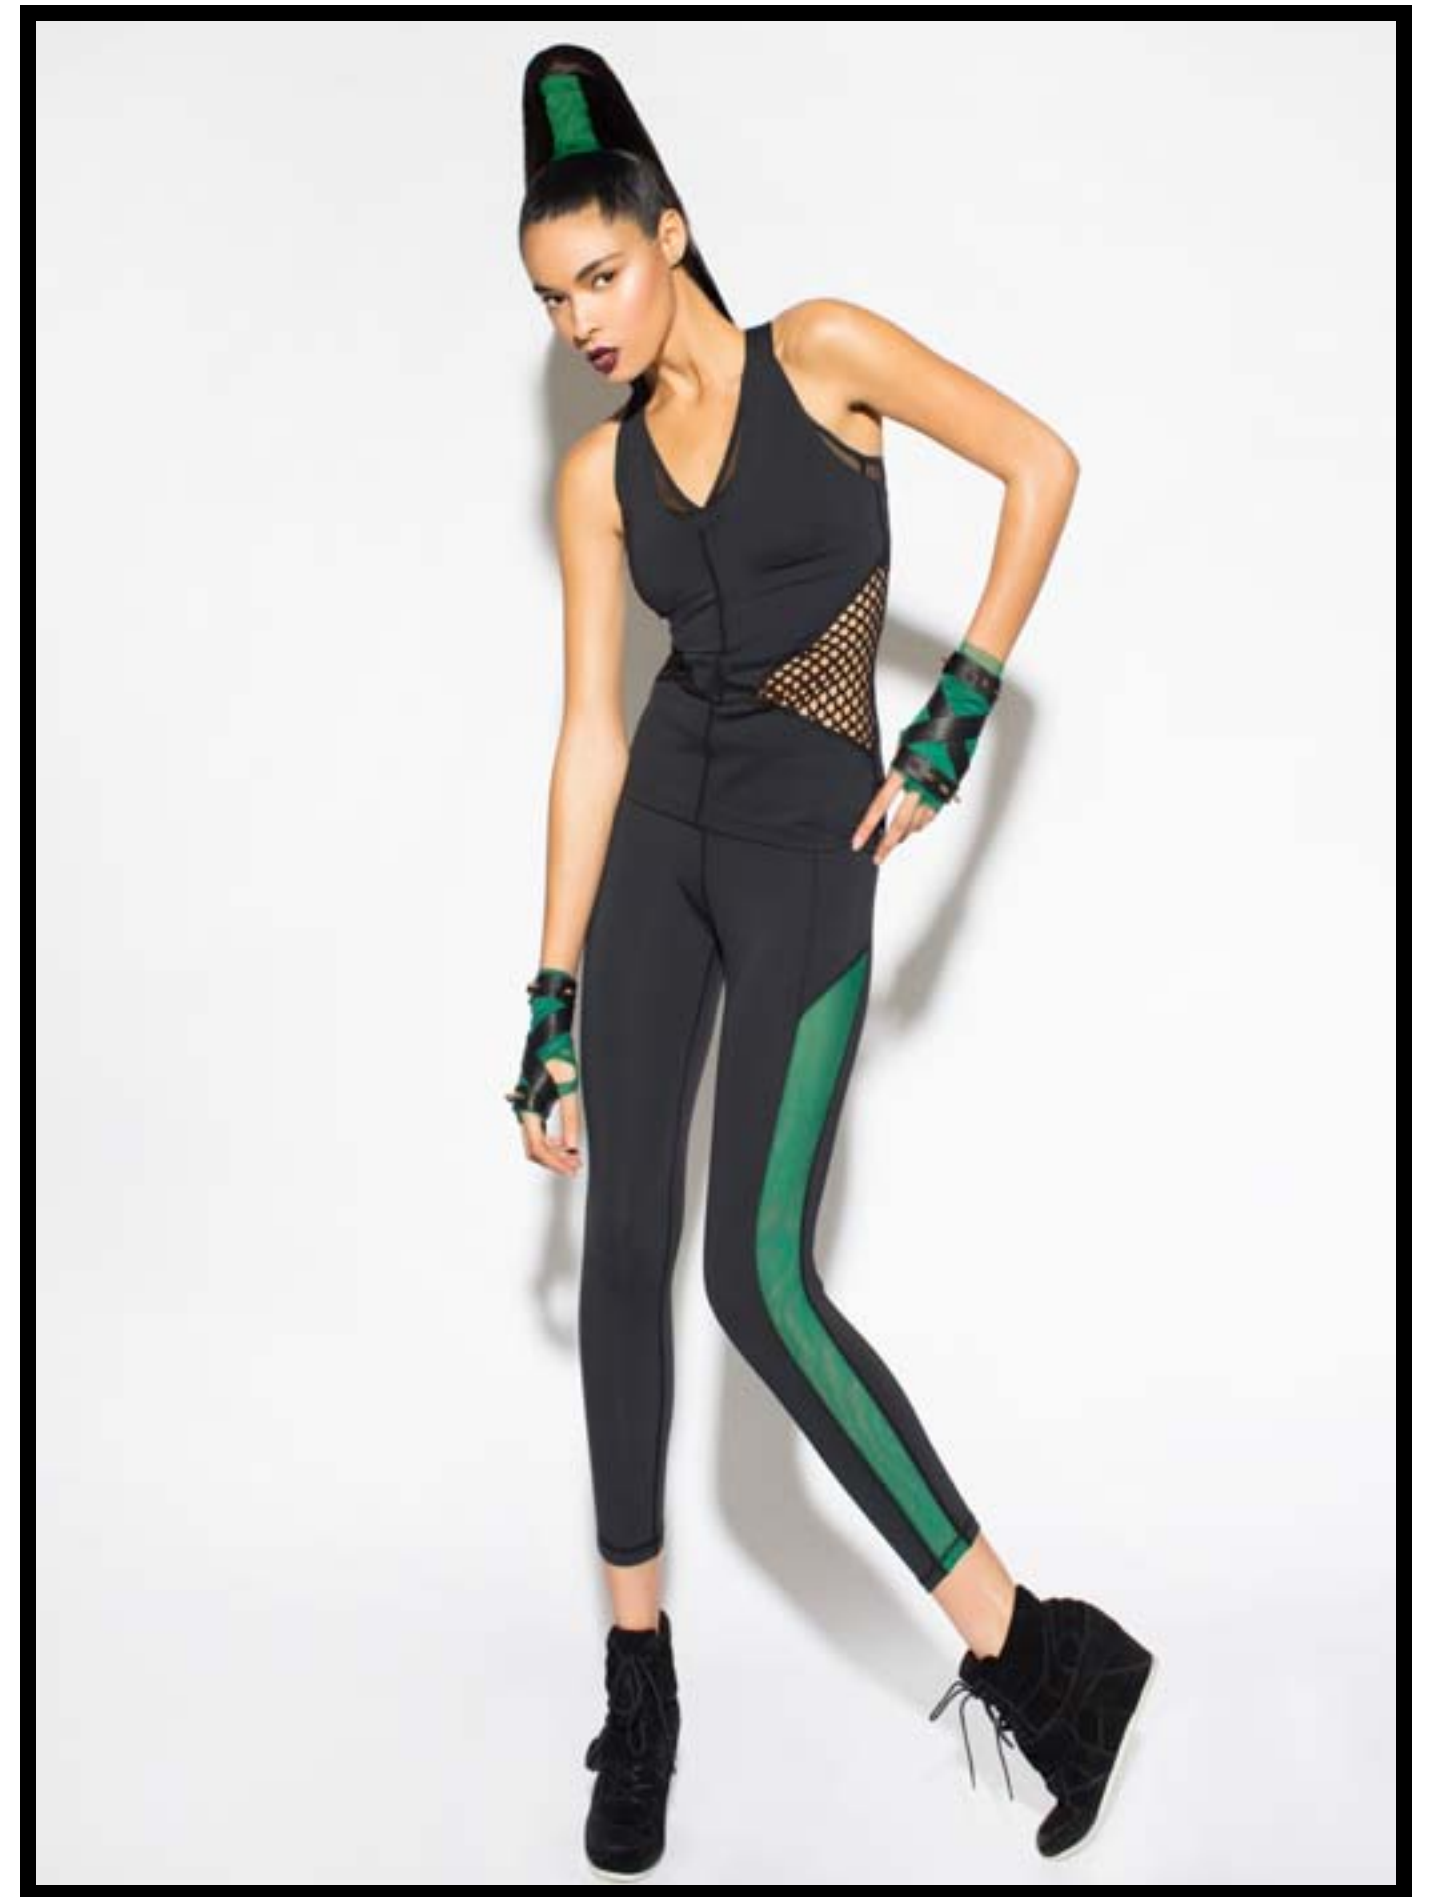

VORTEX TANK F13T5
STARDUST CROP LEGGING F13C1