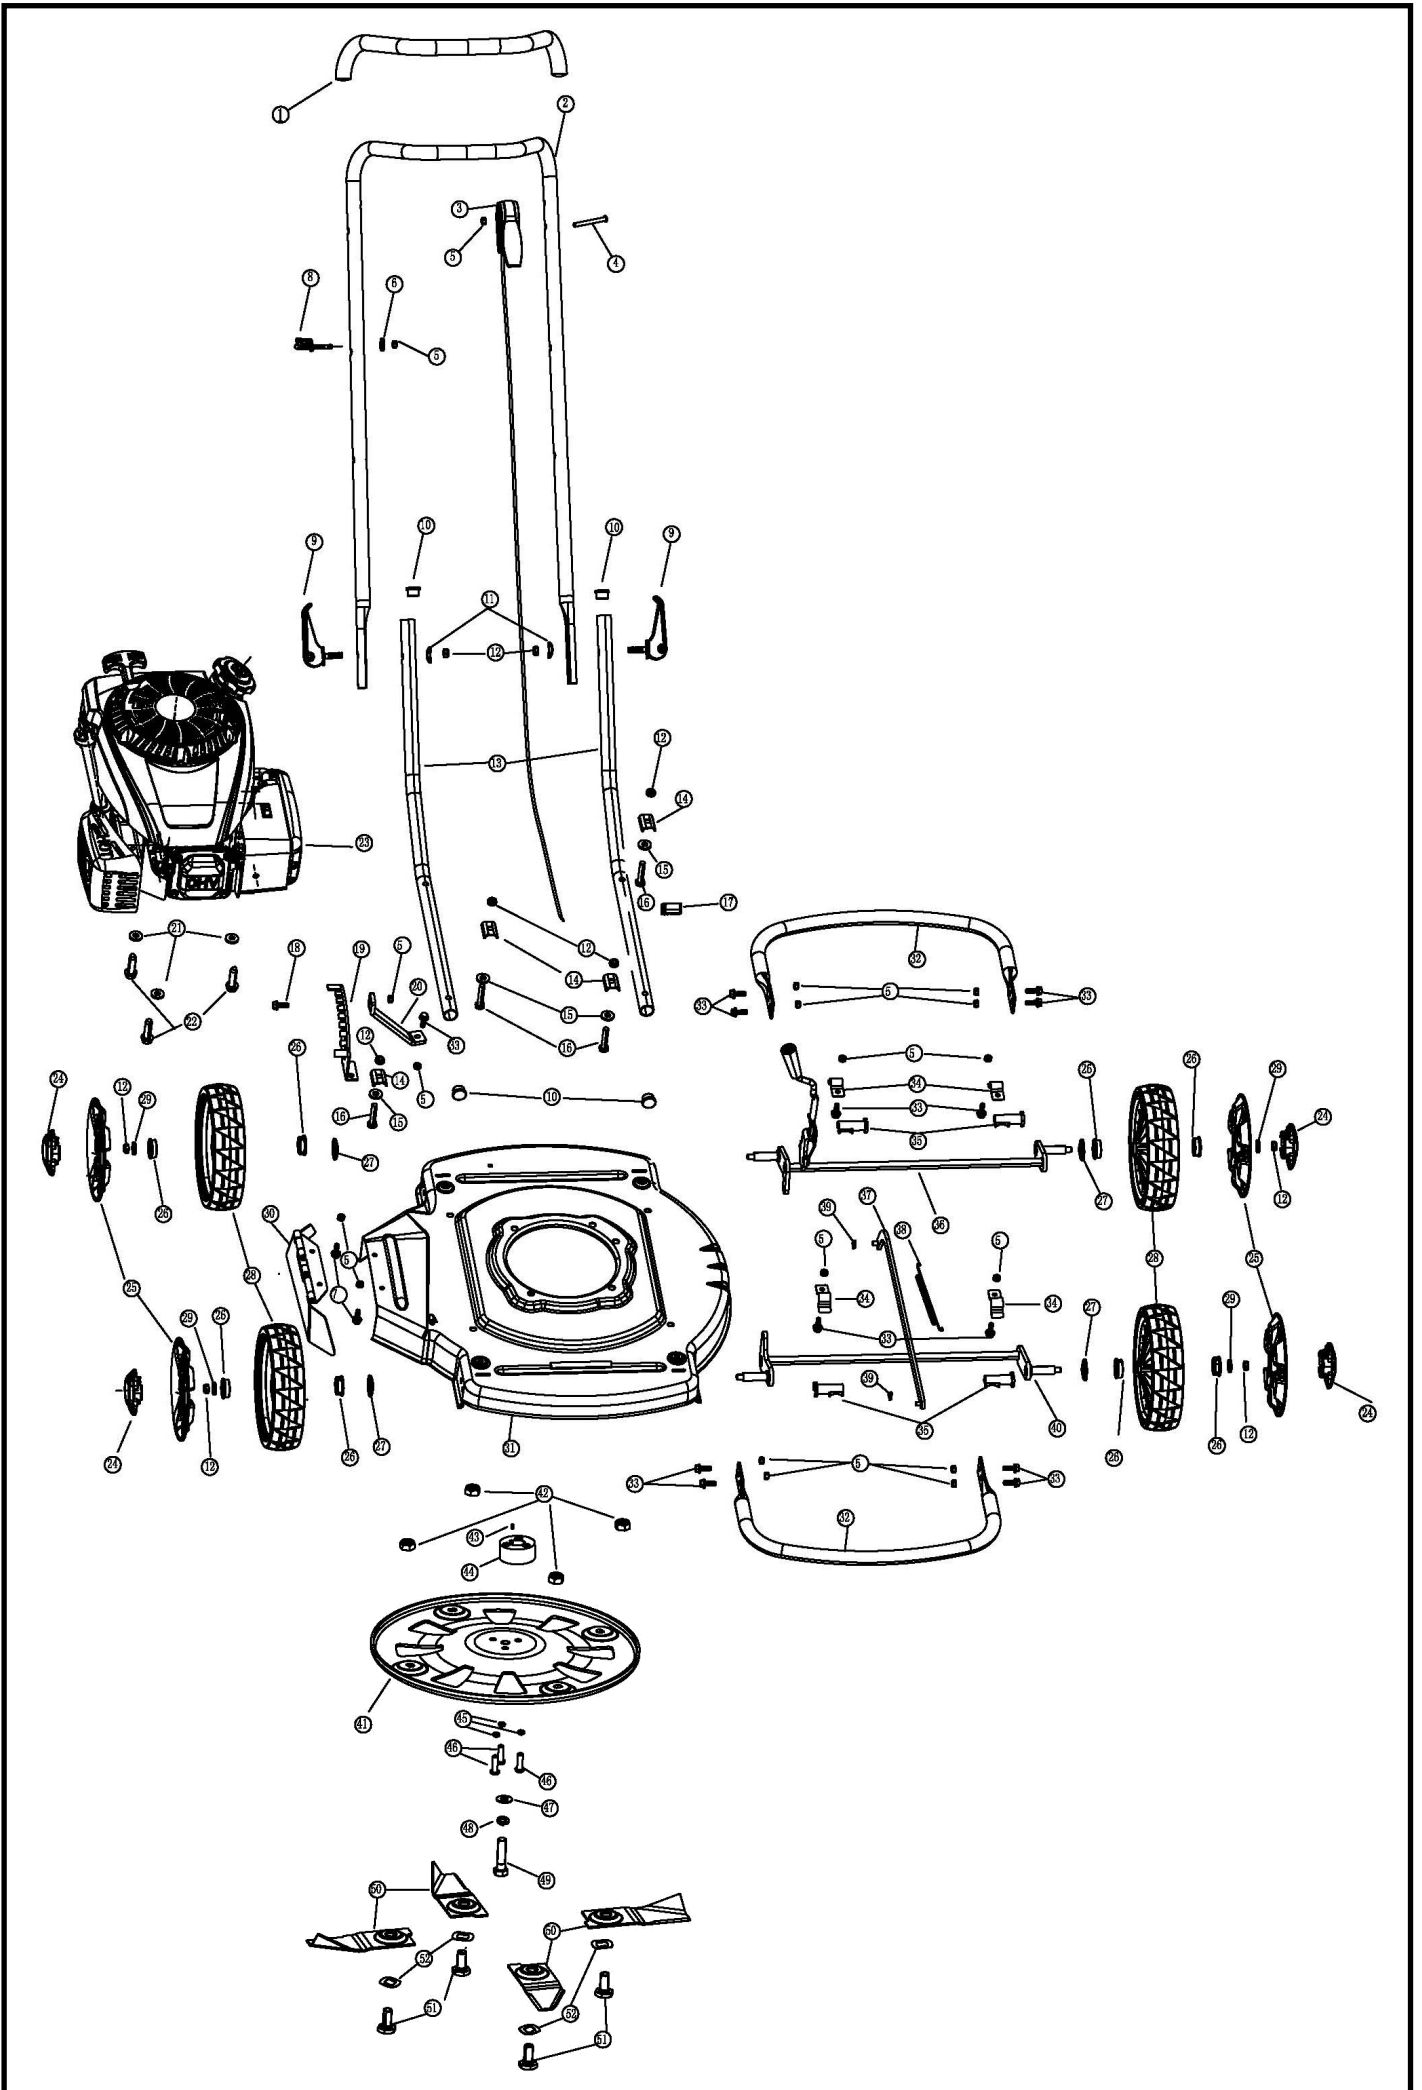

COX Professional Series

ILLUSTRATED PARTS LIST
for
CP21U PROFESSIONAL 21" UTILITY PUSH MOWER

Parts List CP21U—21" Utility Mower

Parts List CP21U—21" Utility Mower

Item	Part No	Description	Qty
1	CPP13005T05C010	Upper Handle Sheath	1
2	CPP13001C03S01A	Upper Handle	1
3	CPP14060TBA102A	Throttle Cable	1
8	CPP13061C05Y010	Rope Guide	1
9	CPP13031T000000	Cam Lock	2
13	CPP13011F20S010	Lower Handle	2
14	CPPVV17130D	Handle Fix Plate	4
17	CPP14081T020000	Cable Clip	1
19	CPP23041F29Y01A	Height Adjustment Plate	1
20	CPP23042F20S010	Bracket, Height Adjustment Plate	1
24	CPP20021T20C050	Wheel Nut Cap	4
25	CPP20022T210000	Wheel Cover	4
26	CPP20090T01D010	Ball Bearing	8
27	CPP21053T010000	Anti-Dust Cap	4
28	CPP20010T800000	Wheel	4
30	CPPCP21UDIS	Chute Complete	1
32	CPP11011F20S010	Bumper	2
34	CPPCH83964BW	Axle Fix Plate	4
35	CPPCH86825A	Bearing	4
36	CPP22200F290000	Rear Axle Assy	1
37	CPP23010F20S010	Connecting Rod	1
38	CPP23021C13D010	Spring, Connecting Rod	1
40	CPP21010F20S010	Front Axle Assy	1
41	CPP31021T01Y010	Round Disc	1
43	CPP30061T030000	Key	1
44	CPP30041T28Y010	Adaptor	1
50	KITCP21U	Blade, Nuts & Bolts	2