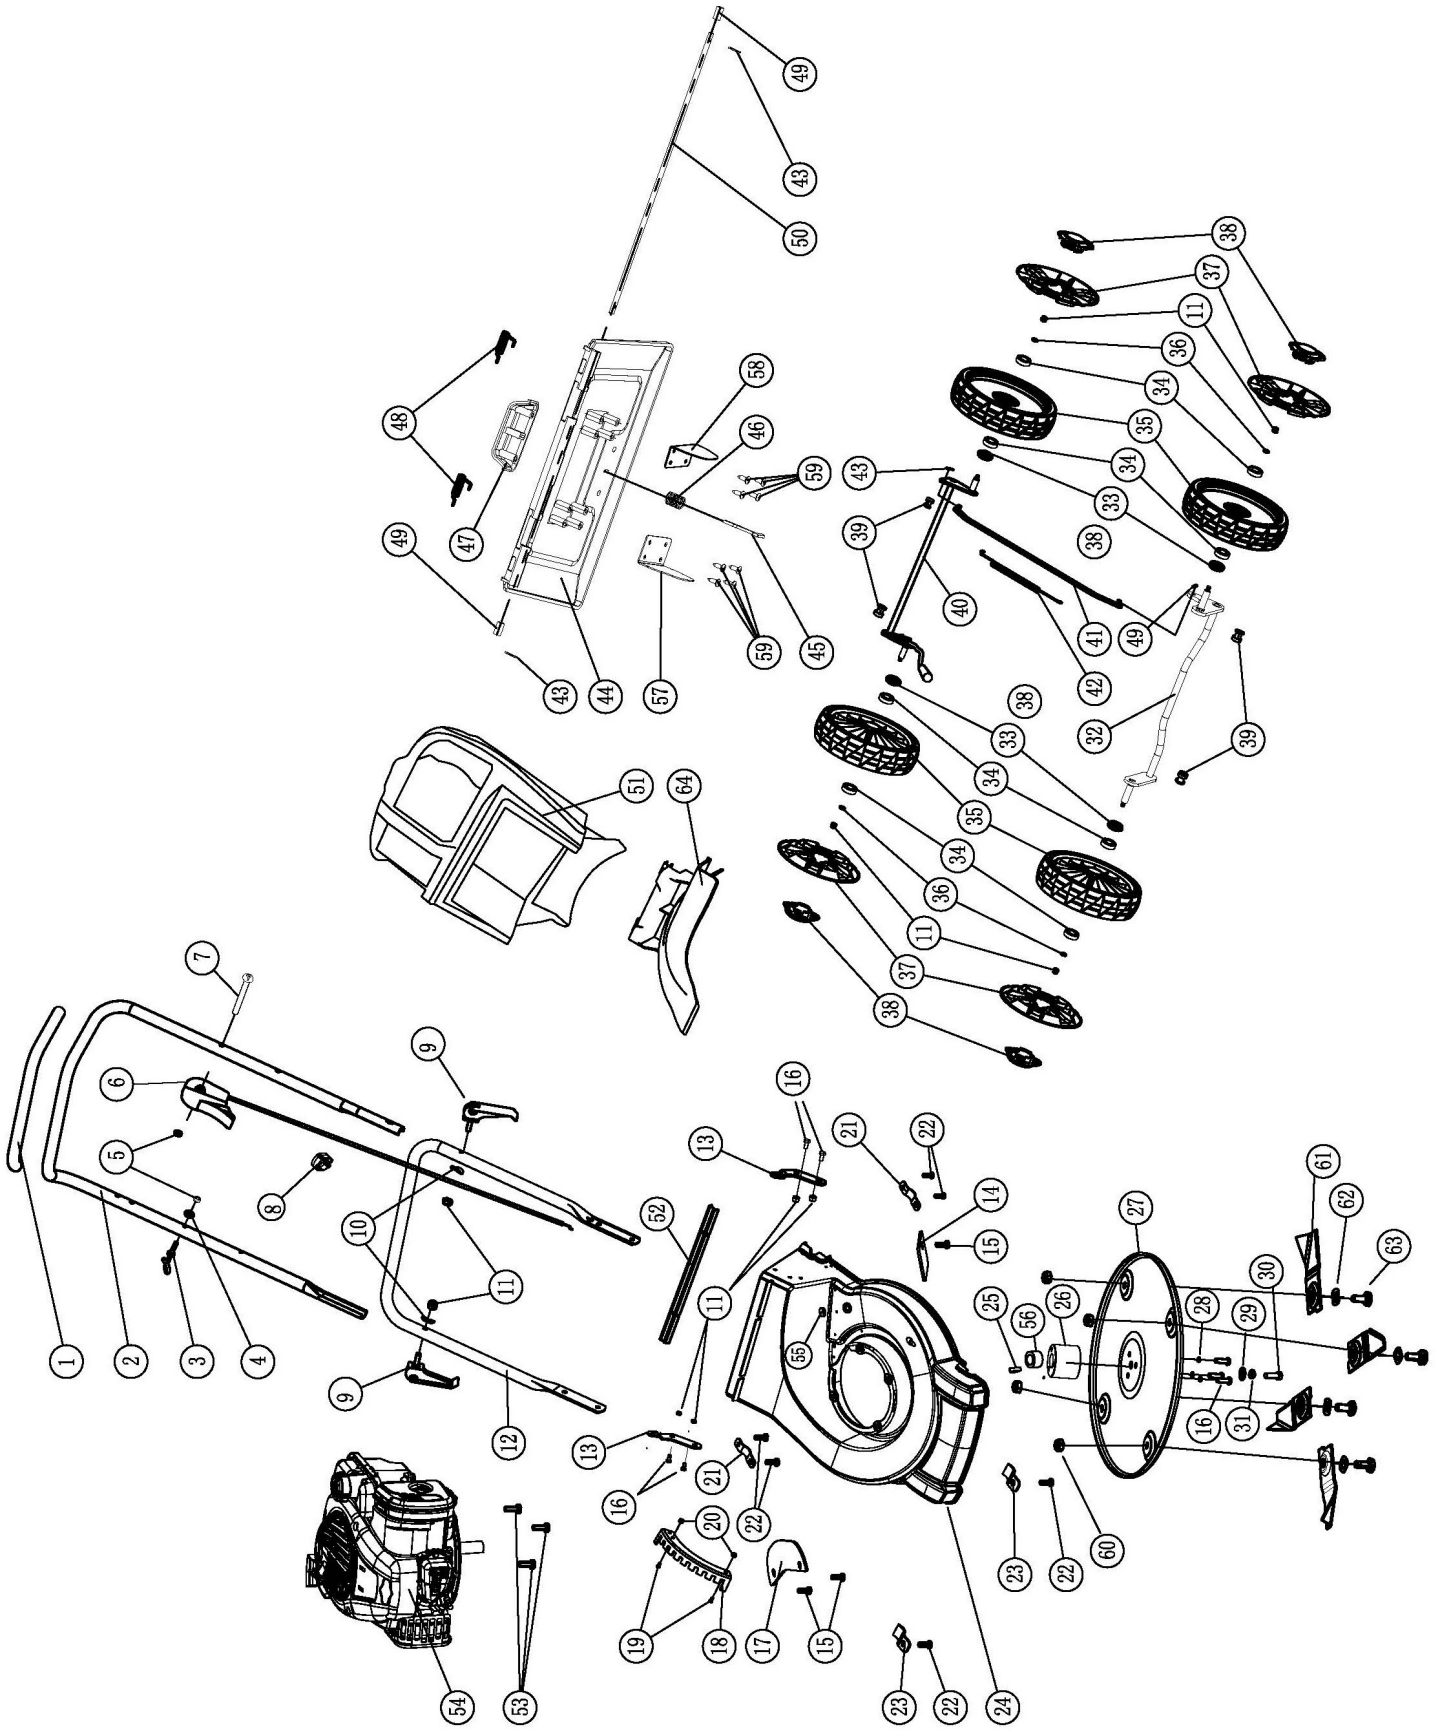

COX Professional Series

ILLUSTRATED PARTS LIST
for
CP19A PROFESSIONAL 19" ALLOY BASE PUSH MOWER

Item No	Part No.	Description	QTY
2	CPP13001C03S01A	Upper Handle	1
3	CPP13061C05Y010	Rope Guide	1
6	CPP14060TBA102A	Throttle Cable	1
8	CPP14081T020000	Cable Clip	1
9	CPP13031T000000	Cam Lock	2
10	CPP13042T01D01A	Wave Wash	2
12	CPP13011D01S010	Lower Handle	1
13	CPP34072D01Y010	Support Plate	1
14	CPP10017D03S05A	Chassis Support Plate, Left	1
17	CPP10018D03S05A	Chassis Support Plate, Right	1
18	CPP23041C01Y01A	Height Adjustment Plate	1
21	CPP22081D07Y010	Fix Plate For Rear Axle	2
23	CPP21081D07Y010	Fix Plate For Front Axle	2
25	CPP30051T01000A	Half-Circle Key	1
26	CPP30041C09Y01D	Adaptor	1
27	CPP31021T01Y010	Round Disc	1
32	CPP21010D13S010-A	Front Axle Assy	1
33	CPP21053T010000	Anti-Dust Cap	4
34	CPP20090T01D010	Ball Bearing For Wheel	8
35	CPP20050T800000	8" Wheel	4
37	CPP20022T210000	Wheel Cover	4
38	CPP20021T20C050	Wheel Nut Cap	4
39	CPP21041D020000	Wheel Axle Sleeve	4
41	CPP23010D13S010	Connecting Rod	1
42	CPP23021D07D010	Spring, Connecting Rod	1
44	CPP34011C090000	Rear Flap	1
45	CPP34014C01D010	T Hook	1
46	CPP34013C01D010	Spring	1
47	CPP34012C010000	Handle For Flap	1
48	CPP34041C01D010	Flap Spring	2
49	CPP34031C030000	Location Stop	2
50	CPP34021D07Y010	Axle Of Rear Flap	1
51	CPP35000C010000	Grass Catcher	1
52	CPP34061D030000	Seal, Rear Flap	1
56	CPP30013D07Y010	Extended Washer	1
57	CPP34015D03Y01A	Clip Plate, Left	1
58	CPP34016D03Y010	Clip Plate, Right	1
61a	KITCP19	Blades, Nuts And Bolts	2
64	CPP34081D030000	Mulching Plug	1