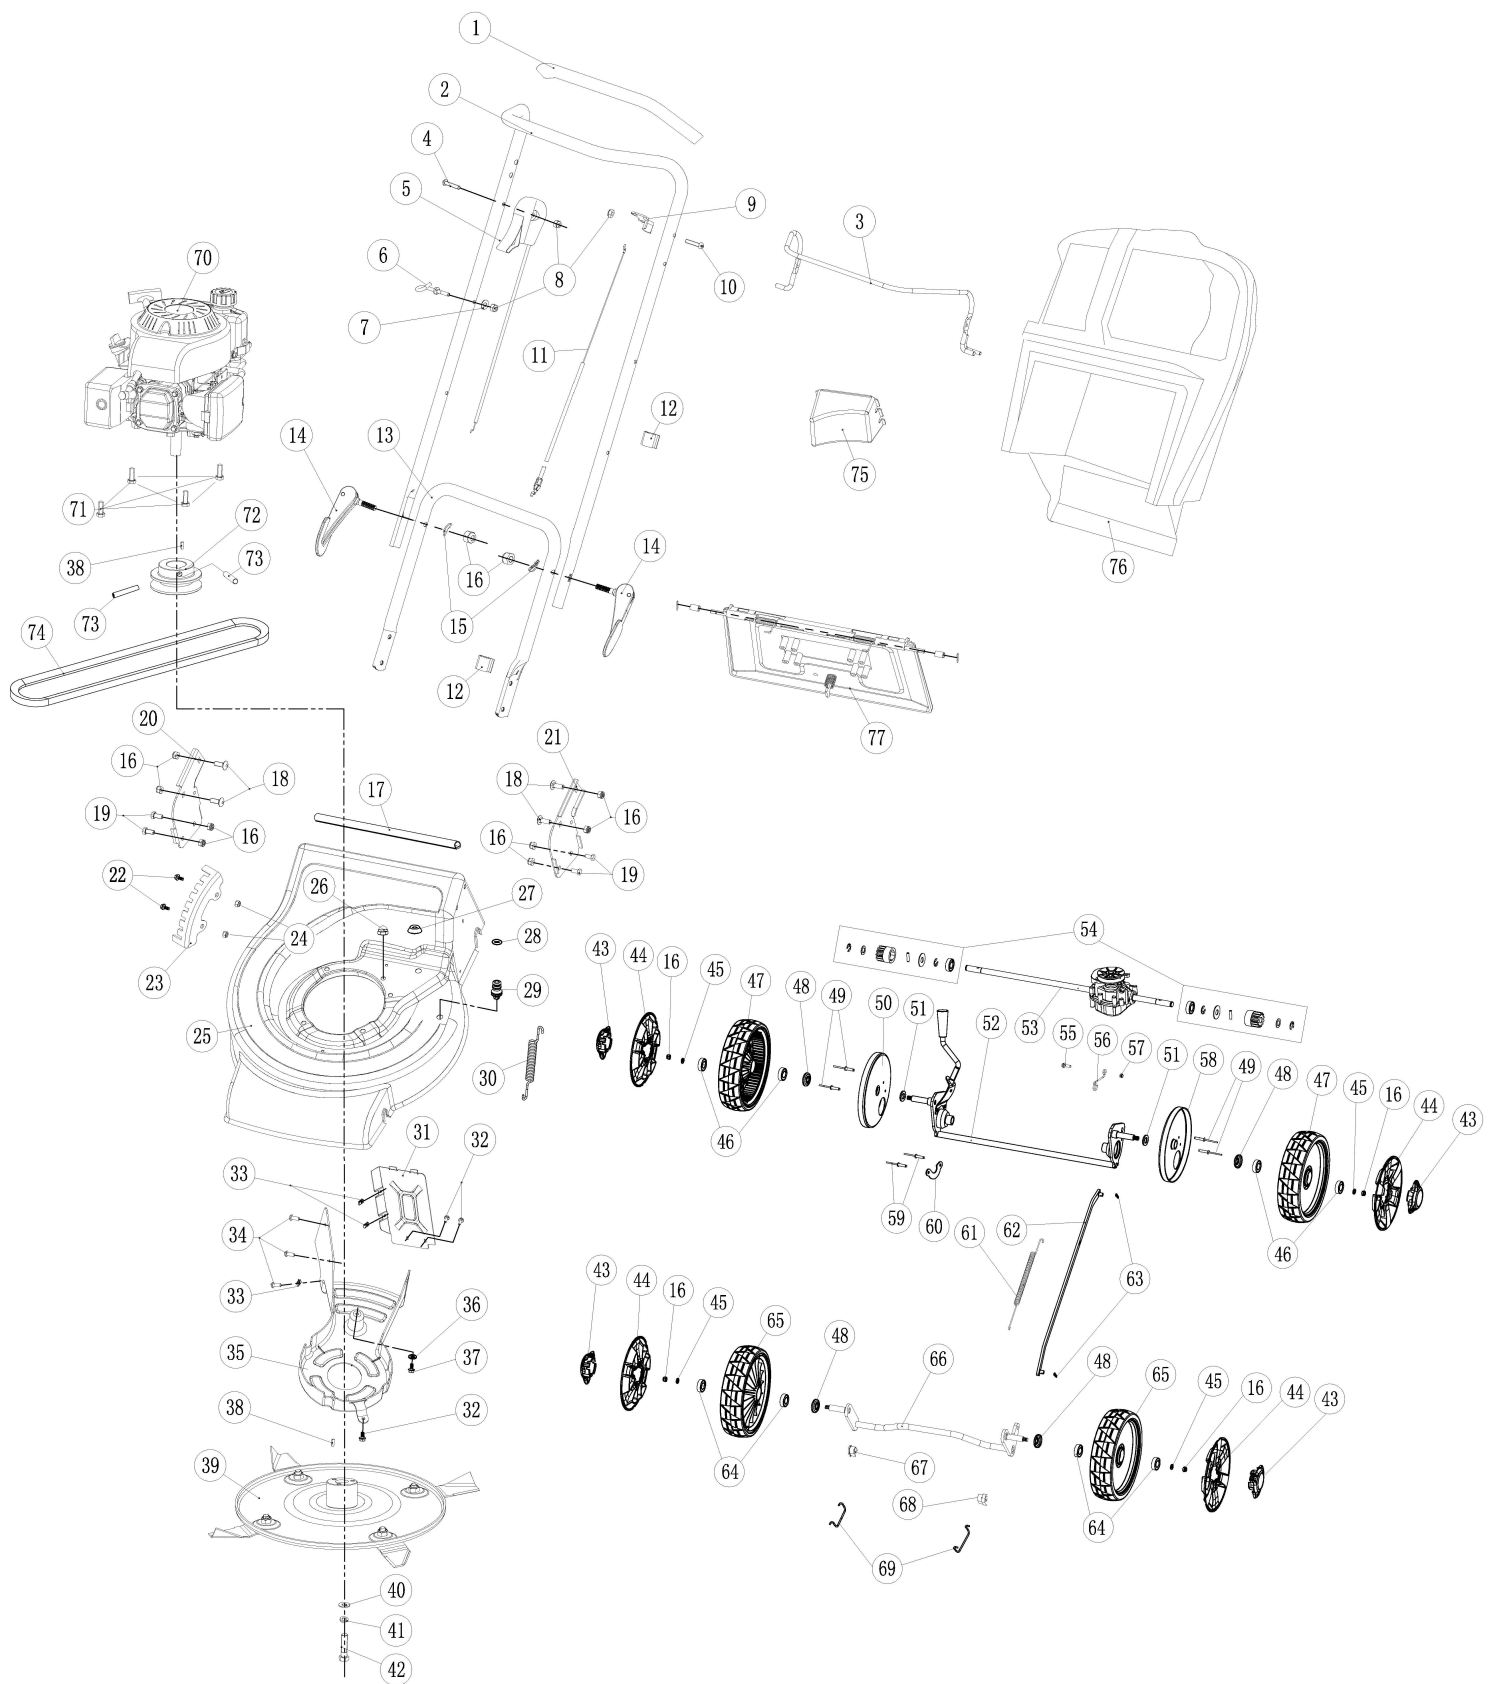

ITEM	PART NO.	DESCRIPTION	QTY
1	CPD13005T05C010	Grip	1
2	CPP13001C03S01A	Upper Handle	1
3	CPD14030T01S010	Drive Lever CD19S	1
4	CPDGB/T818M6*45	Bolt	1
5	CPD14060TBA130A	Throttle Cable	1
6	CPP13061C05Y010	Rope Guide	1
7	CPDGB/T956	Washer	1
8	CPDGB/T6172.2M6	Nut	3
9	CPD14091T02Y01A	Drive Stop	1
10	CPDGB/T818M6*30	Bolt	1
11	CPD14070D220010	Drive Cable	1
12	CPP14081T020000	Cable Clip	2
13	CPD13011C09S010	Lower Handle	1
14	CPP13031T000000	Cam Lock	2
15	CPP13042T01D01A	Wave Wash	2
16	CPDGB/T6172.2M8	Nut	14
17	CPD34061F160000	Catcher Seal	1
18	CPD13052T01D010	Bolt	4
19	CPDGB/T5781M8*16	Bolt	4
20	CPD13081D04S010	Support Plate, Right	1
21	CPD13071D04S010	Support Plate, Left	1
22	CPDGB/T16674.1M5*12	Bolt M5X12	2
23	CPD23041D22Y010	Height Adjustment Plate	4
24	CPDGB/T6172.2M5	Nut	2
26	CPDGB/T802M6	Nut	1
27	CPD11071T010000	Seal Cable	1
28	CPDHA28023A	O Ring	1
29	11049F160000	Port	1
30	CPD24103T0D010	Spring	1
31	CPD11053D22S010	Cover, Inspection Plate	1
35	CPD11051D220000	Belt Cover	1
38	CPP30051T01000A	Half Circle Key	1
39	See next page	Cutter Disc	1
40	CPD9510.2*21*1.5	Washer	
41	CPDGB/T933/8	Washer	1
42	CPD3/8-24*32	Bolt	1
43	CPP20021T20C050	Wheel Nut Cap	4
44	CPP20022T210000	8" Wheel Cover	
46	CPDGB/T2766001	Wheel Bearings	2
47	CPD20070T800000	8" Drive Wheel	2
48	CPP21053T010000	Anti-Dust Cap	2
50	CPD20111t010000	Inner Cover Wheel RH	1
52	CPD22300D22000	Rear Axle Assy	1
53	CPD24000D22MS00	Gearbox	1
54	CPDTJ-24000T020000-T02	Drive Dog Set	2
56	CPD21061T01Z01A	Rear Axle Clip	2
58	CPD20101T010000	Inner Cover Wheel LH	1
60	CPD22101C01D010	Plate	1
61	CPP23021D01D010	Spring, Connecting Rod	1
62	CPP23021D01D010	Connecting Rod	1
64	CPP20090T01D010	Spring W	1
65	CPP20010T800000	8" Wheel	1
66	CPD21010D22S010	Front Axle Assy	1
67	CPP21051C030000	Axle Sleeve Front RH	2
68	CPD21041C3000A	Axle Sleeve Front LH	
69	CPP21061C03D010	Axle Clip Front	2
72	CPD24202T00Y01B	Dual Pulley	1
74	CPD24211D220000	Drive Belt	4
75	CPD34081D220000	Mulch Plug	1
76	CPDB10101050334	Catcher	1
77	See next page	Rear Flap