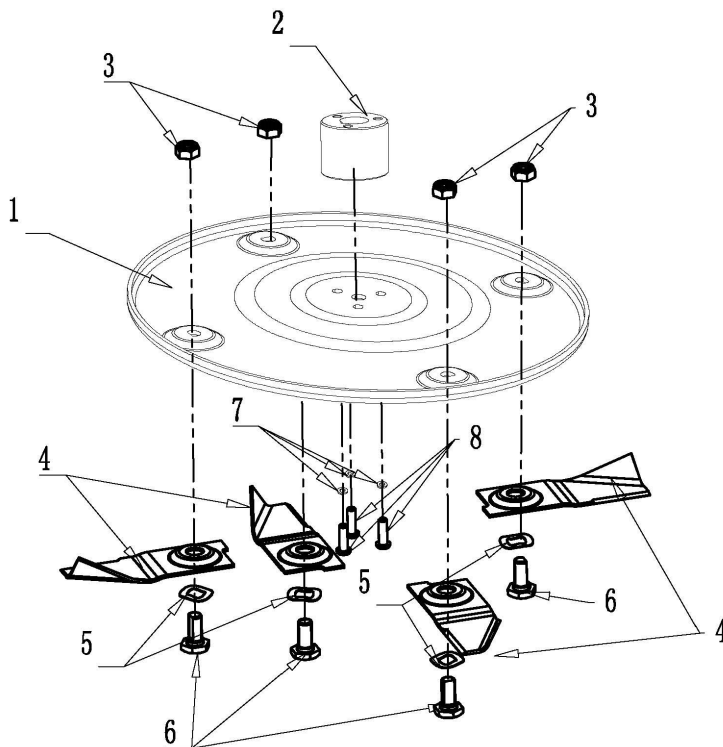

REAR DISCHARGE CHUTE PARTS

ITEM	PART NO.	DESCRIPTION	QTY
1	CPD2331T01D010	Pin	2
2	CPD34031C030000	Sleeve Plastic	2
3	CPD34021T03Y010	Rod Flap	1
4	CPD34041C01D010	Flap Spring (CD19S)	2
5	CPD34012C010000	Flap Handle	1
6	CPD34011C090000	Catcher Flap	1
7	CPD34013C01D010	Catcher Handle Spring	1
8	CPD34014C01D010	Catcher Handle Plate	1

CUTTER DISC PARTS

ITEM	PART NO.	DESCRIPTION	QTY
1	CPD31021T01Y010	Round Disc	1
2	CPD30041C09Y01D	Disc Boss	
3,4,5,6	KITCP19	Blade, Nuts and Bolts (pr)	2
7	CPDGB/T938	Washer M8	3
8	CPDGBT5781M8*20	Bolt M8X20	3