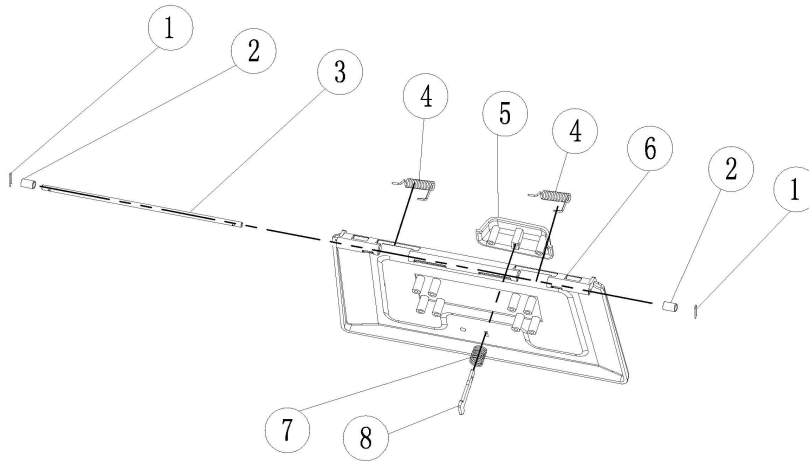

REAR DISCHARGE CHUTE PARTS

ITEM	PART NO.	DESCRIPTION	QTY
1	CPD2331T01D010	Pin	2
2	CPD34031C030000	Sleeve Plastic	2
3	CPD34021T03Y010	Rod Flap	1
4	CPD34041C01D010	Flap Spring (CD19S)	2
5	CPD34012C010000	Flap Handle	1
6	CPD34011C090000	Catcher Flap	1
7	CPD34013C01D010	Catcher Handle Spring	1
8	CPD34014C01D010	Catcher Handle Plate	1

CUTTER DISC PARTS

ITEM	PART NO.	DESCRIPTION	QTY
1	CPD31021T01Y010	Round Disc	1
2	CPD30041C09Y01D	Disc Boss	
3,4,5,6	KITCP19	Blade, Nuts and Bolts (pr)	2
7	CPDGB/T938	Washer M8	3
8	CPDGBT5781M8*20	Bolt M8X20	3