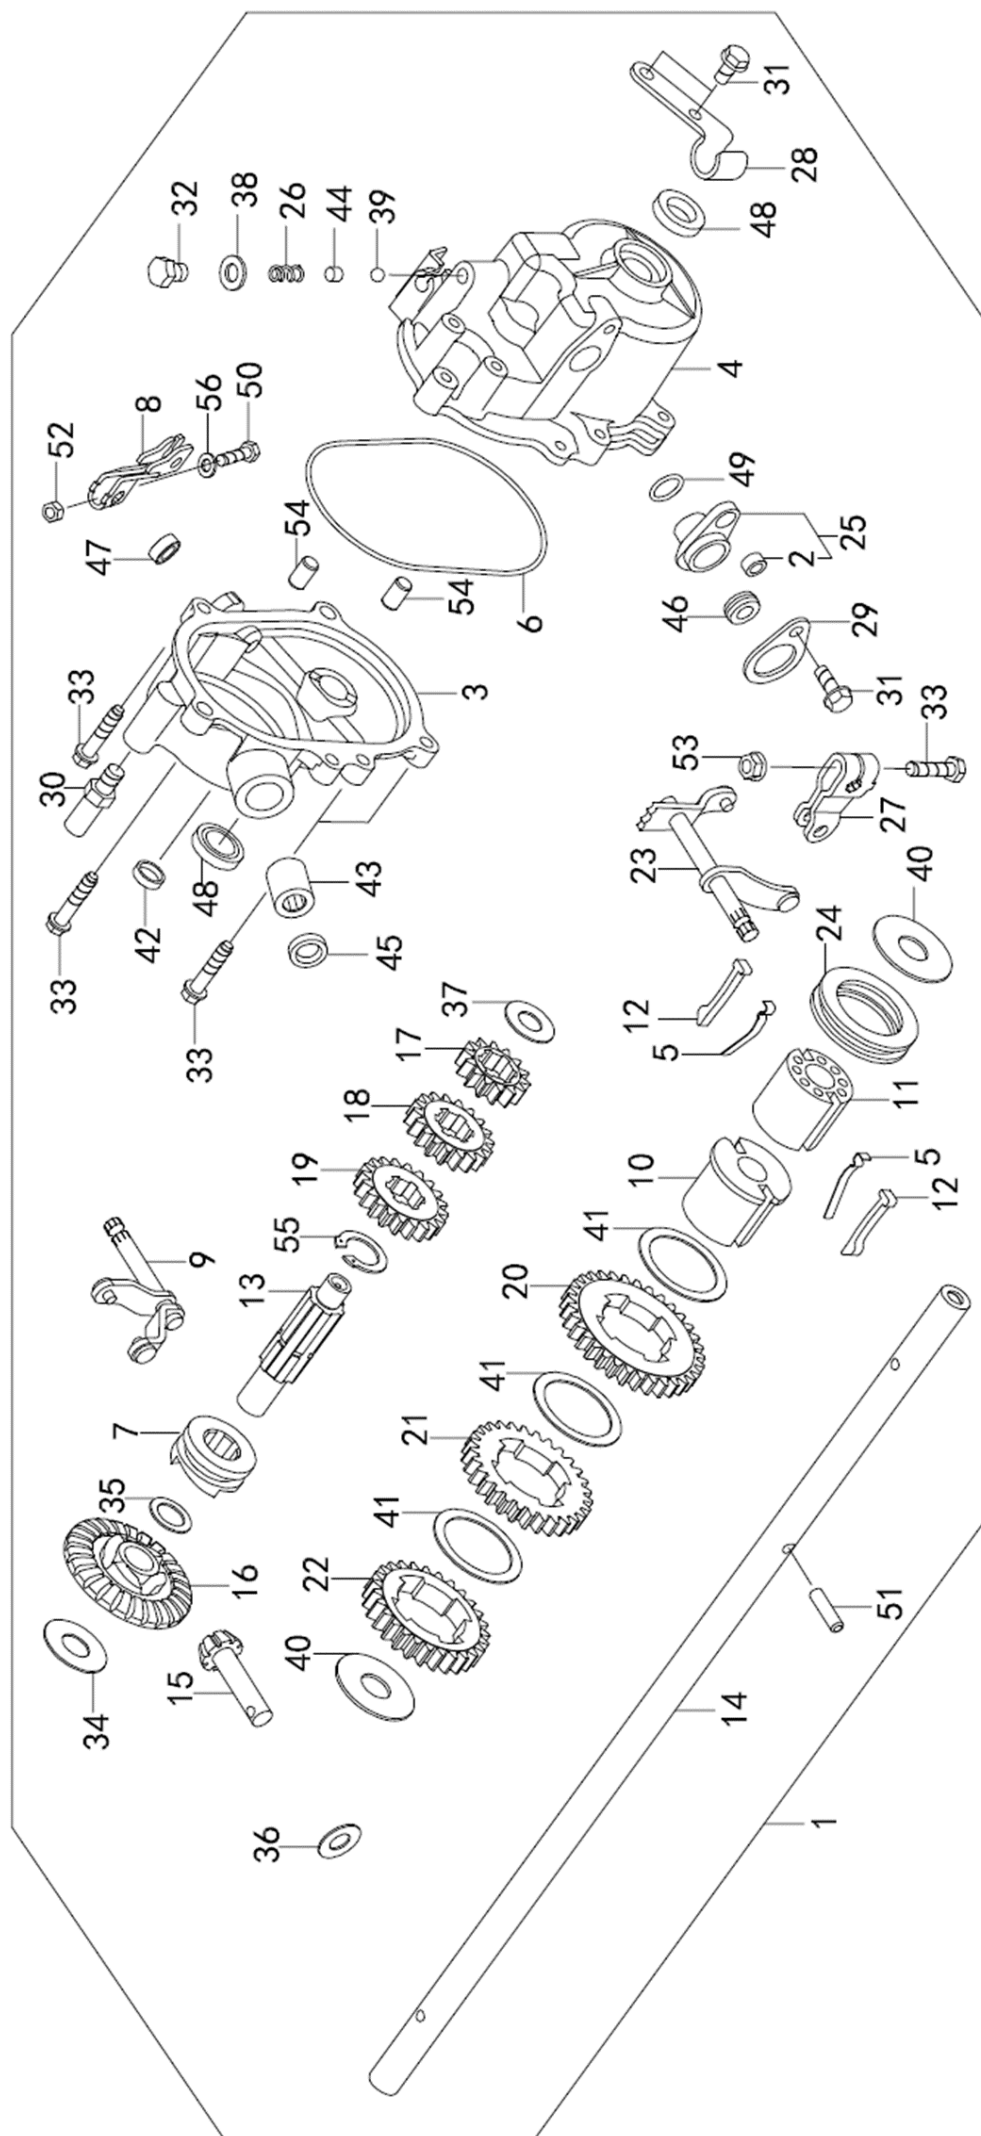

## THROTTLE, GEAR CHANGE COMPONENTS

Item No.	Part Number	Description	QTY
1	CPD15210071010	Lever, Throttle	1
2	CPD10210071030	Spring, Throttle Lever	1
3	CPD15210071040	Seat, Spring	1
4	CPD10210072010	Cable, Throttle	1
5	CPD15210071060	Collar, Recoil Start	1
6	CPD15210071070	Washer, Wave, 11mm	1
7	CPD15210071050	Cover, Control	1
8	CPD15210071080	Lever, Change	1
9	CPD15210071020	Plate, Stopper	1
10	CPD15210072020	Cable Comp, Gear Change	1
11	CPD91065600001	Screw Taping	2
12	CPD91061840001	Nut, Flange M6	1
13	CPD91000910001	Pin, Split	2
14	CPD15210071090	Pin, Joint	2
15	CPD91058780010	Bolt, Flange	1

## HANDLE, CLUTCH LEVER COMPONENTS

Item No.	Part Number	Description	QTY
1	CPD80707180001	Band, Wire	2
2	CPD11210053010	Handle	1
3	CPD9100910001	Split Pin	1
4	CPD80606300100	Handle Knob	4
5	CPD10210051140	Stay Complete, R Handle	1
6	CPD10210051150	Stay Complete, R Handle	1
7	CPD93000970102	Washer Plain 8mm	3
8	CPD10210053020	Lever Complete, Clutch	1
9	CPD15210053130	Spring Clutch	1
11	CPD10210053060	Bush Clutch Lever	3
12	CPD15210053230	Cable Complete Clutch	1
14	CPD10210053110	SPG, RET	1
16	CPD91057830106	Bolt, M8X16	6
17	CPD15210053050	Pin Clutch Lever	1
18	CPD10190054120	Bolt Handle	4
19	CPD10210053080	Collar	1
20	CPD91061870002	Nut, Flange 8mm	6