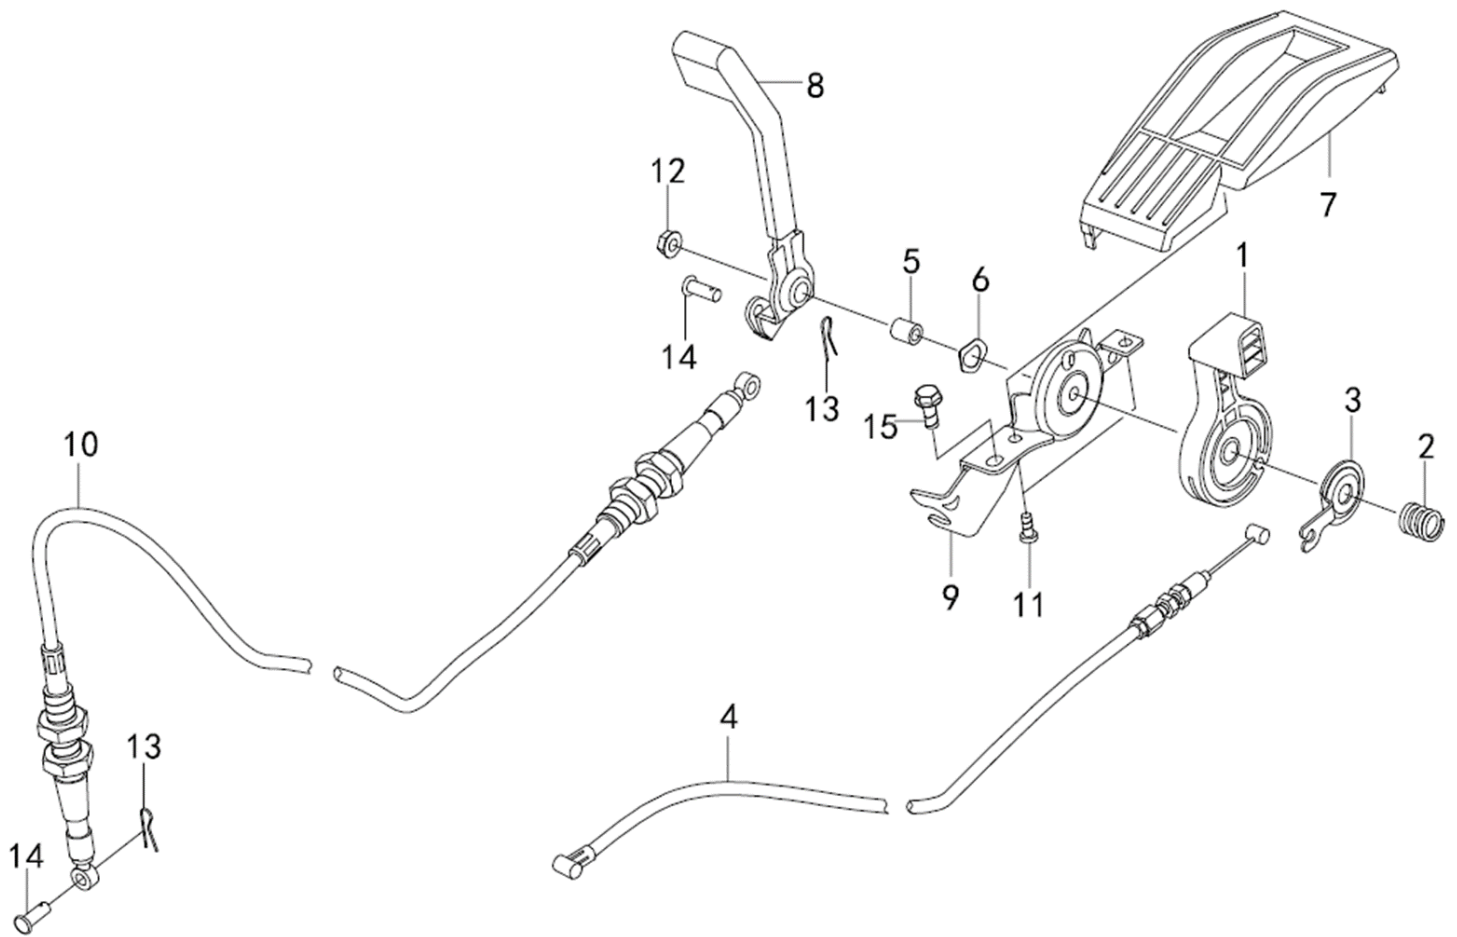

## THROTTLE, GEAR CHANGE COMPONENTS

Item No.	Part Number	Description	QTY
1	CPD15210071010	Lever, Throttle	1
2	CPD10210071030	Spring, Throttle Lever	1
3	CPD15210071040	Seat, Spring	1
4	CPD10210072010	Cable, Throttle	1
5	CPD15210071060	Collar, Recoil Start	1
6	CPD15210071070	Washer, Wave, 11mm	1
7	CPD15210071050	Cover, Control	1
8	CPD15210071080	Lever, Change	1
9	CPD15210071020	Plate, Stopper	1
10	CPD15210072020	Cable Comp, Gear Change	1
11	CPD91065600001	Screw Taping	2
12	CPD91061840001	Nut, Flange M6	1
13	CPD91000910001	Pin, Split	2
14	CPD15210071090	Pin, Joint	2
15	CPD91058780010	Bolt, Flange	1

## HANDLE, CLUTCH LEVER COMPONENTS

Item No.	Part Number	Description	QTY
1	CPD80707180001	Band, Wire	2
2	CPD11210053010	Handle	1
3	CPD9100910001	Split Pin	1
4	CPD80606300100	Handle Knob	4
5	CPD10210051140	Stay Complete, R Handle	1
6	CPD10210051150	Stay Complete, R Handle	1
7	CPD93000970102	Washer Plain 8mm	3
8	CPD10210053020	Lever Complete, Clutch	1
9	CPD15210053130	Spring Clutch	1
11	CPD10210053060	Bush Clutch Lever	3
12	CPD15210053230	Cable Complete Clutch	1
14	CPD10210053110	SPG, RET	1
16	CPD91057830106	Bolt, M8X16	6
17	CPD15210053050	Pin Clutch Lever	1
18	CPD10190054120	Bolt Handle	4
19	CPD10210053080	Collar	1
20	CPD91061870002	Nut, Flange 8mm	6

## GEAR BOX COMPONENTS

Item No.	Part Number	Description	QTY
1	CPD15210081000	Transmission Assy	1
6	CPD15210081050	O'ring Case	1
8	CPD15210081070	Arm, Clutch	1
9	CPD15210081080	Fork, Clutch	1
23	CPD15210083010	Folk, Shift	1
42	CPD91138710004	Seal Plug	1
45	CPD91138710005	Oil Seal 10X17X4	1
47	CPD91138710006	Oil Seal 8X16X6	1
48	CPD91138710007	Oil Seal 8X14X5	1
51	CPD93001190203	Roller 6X22,4	1
53	CPD91008890001	Nut Flange	1