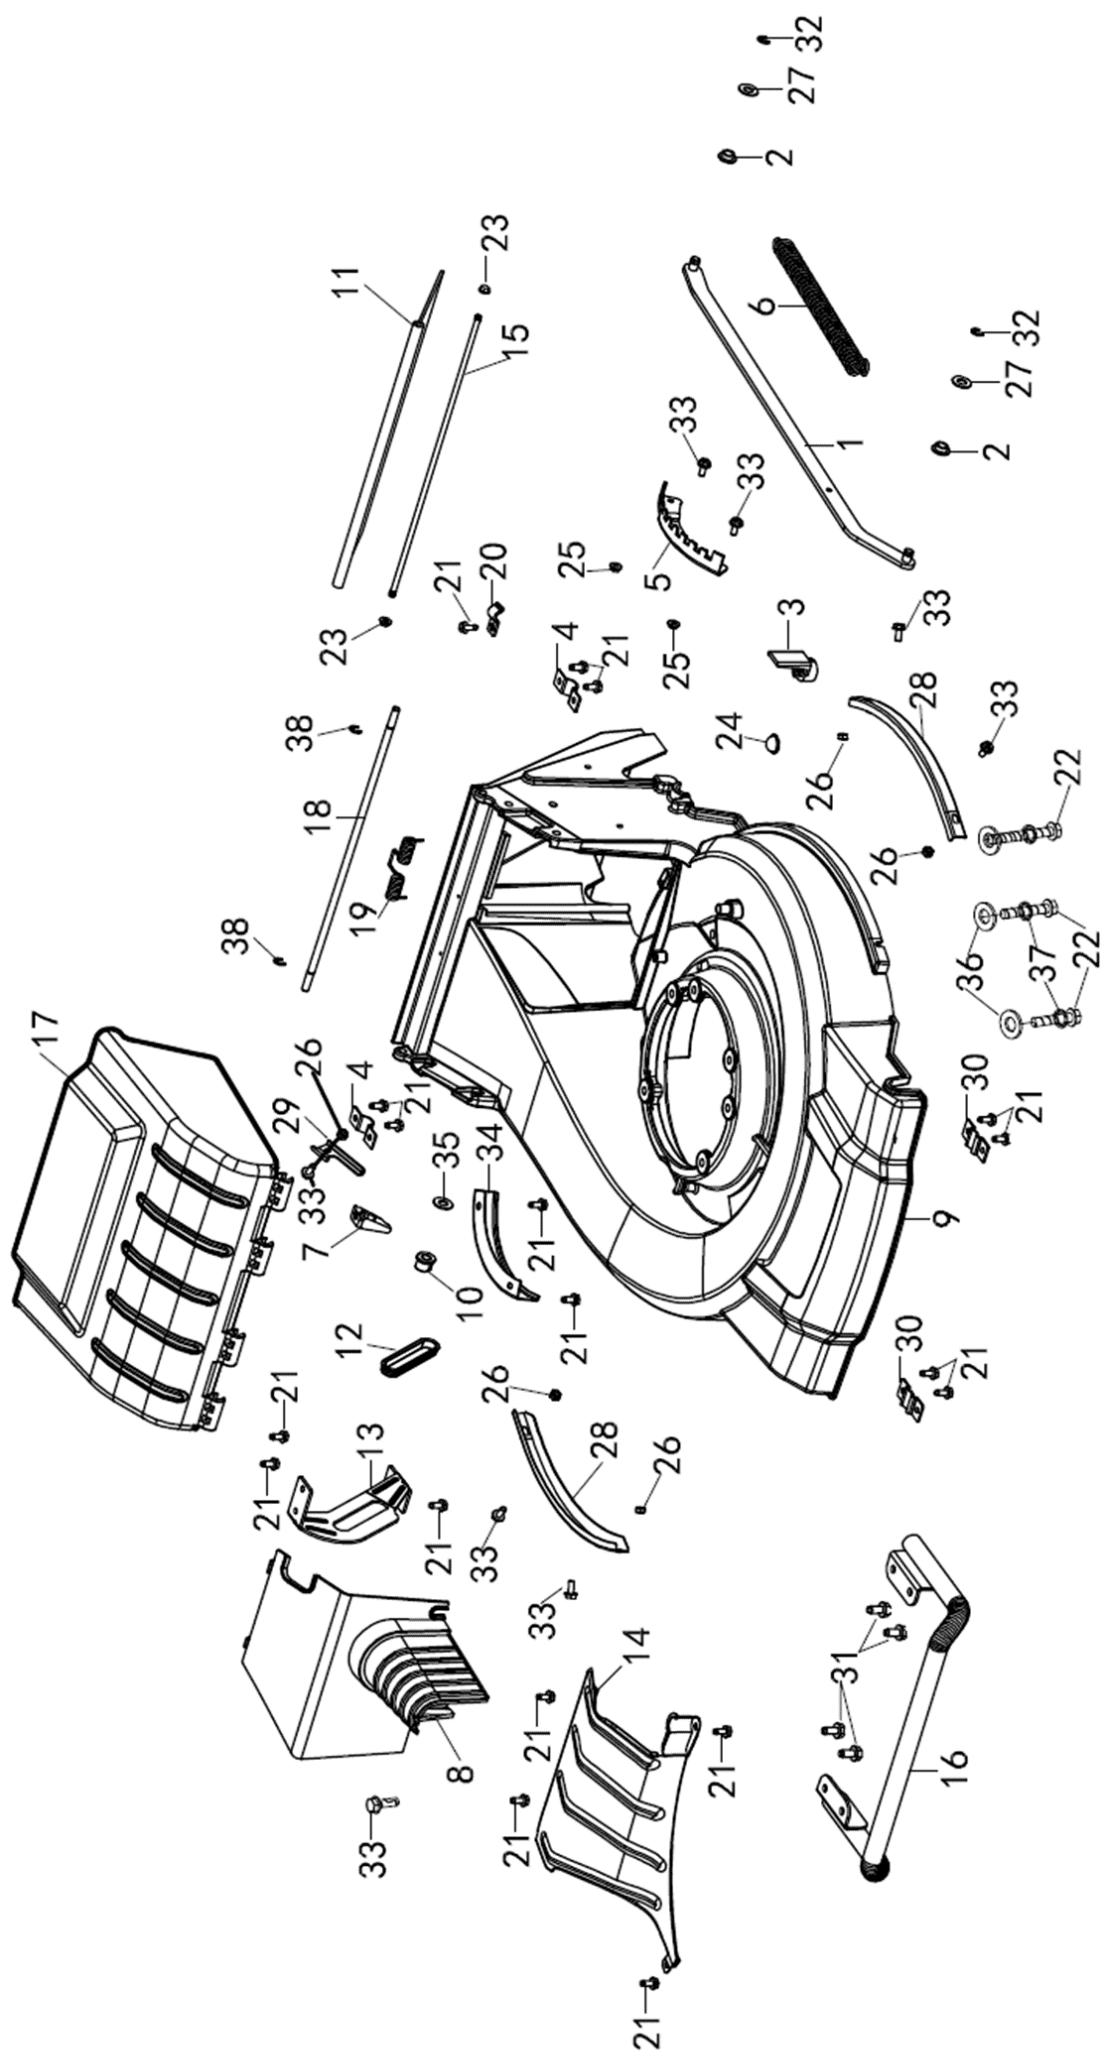

CHASSIS COMPONENTS

Item No.	Part Number	Description	QTY
1	CPD10210033110	Arm Adjuster	1
2	CPD10210033020	Bush Adjuster	2
3	CPD10210033130	Collar Pivot Spring	1
4	CPD10210033140	Holder Rear Axle Shaft	2
5	CPD10210033180	Height Adj Rack	1
6	CPD10210033050	Spring Balancer	1
7	CPD10210032210	Catch	1
8	CPD15210034120	Cover, Drive Shaft	1
9	CPD10210031110	Housing Cutter	1
10	CPD10210032200	Tube, Guide Bolt	1
11	CPD10210031130	Shield, Safety	1
12	CPD10210032190	Tube, Guide Plate	1
13	CPD10210031140	Cover Comp, Rear	1
14	CPD10210031150	Guide, Scroll	1
15	CPD10210031120	Shaft, Safety	1
16	CPD10210031170	Guard, Front	1
17	CPD10210032110	Guard, Discharge	1
18	CPD10210051210	Pipe, Guard Shaft	1
19	CPD10210052140	Spring, Guard Return	1
20	CPD15210054601	Clip, Clutch	1
21	CPD91065600002	Bolt, Flange	18
22	CPD10190030070	Bolt, Engine	4
23	CPD91009230001	Nut, Cap M6	2
24	CPD10210033060	Push Cap, Dowel Pin	1
25	CPD91061840001	M6 Nut, Reel	2
26	CPD91008890001	M6 Nut, Locking	5
27	CPD10210033070	Plain Washer	2
28	CPD10210032180	Side Cover, Housing	2
29	CPD10210032170	Steel Block (Optional)	2
30	CPD10210032140	Seat, Front Wheel	2
31	CPD91061870003	Bolt	4
32	CPD93008940102	E-Ring 7mm	2
33	CPD91057870003	Bolt, Flange	8
34	CPD10210032220	Baffle, Outlet	1
35	CPD10210031100	Washer, Plain	1
36	CPD93000970001	Washer, Plain	4
37	CPD91000930001	Spring Washer	4
38	CPD93008940103	E-Ring 6mm	2