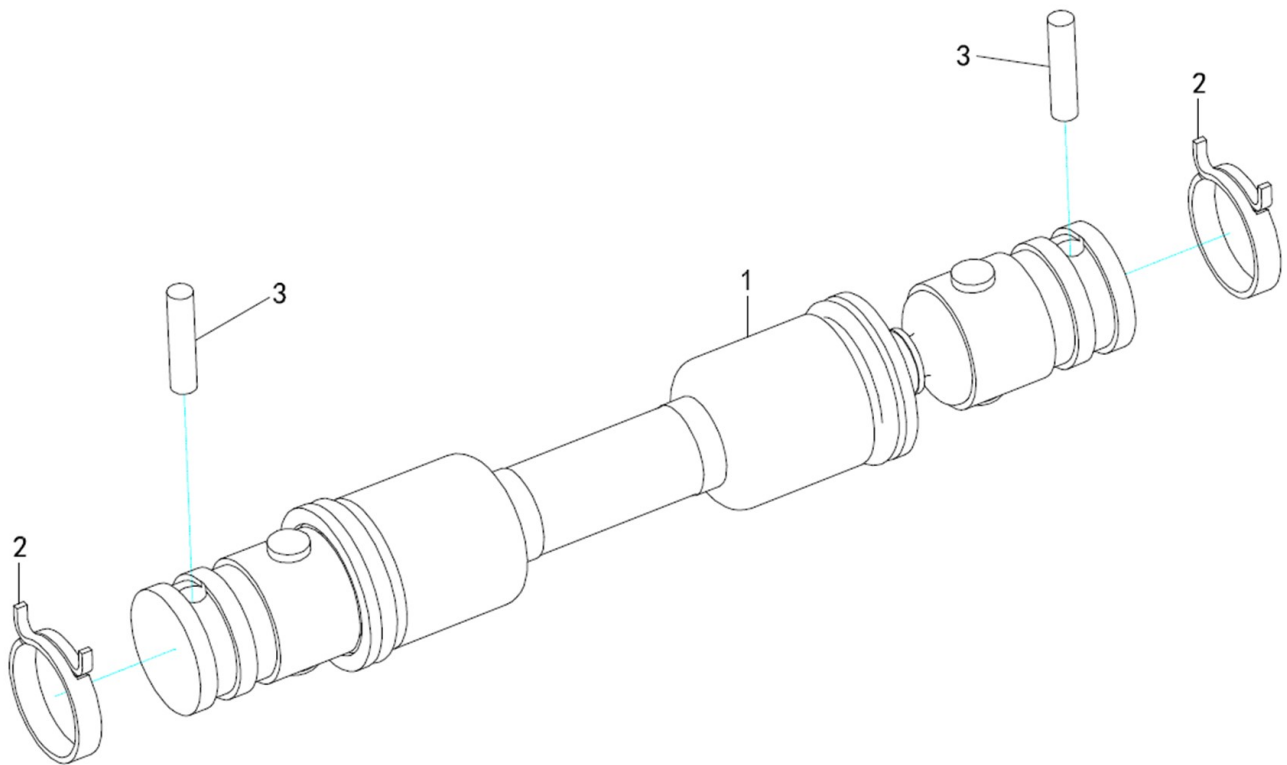

## THROTTLE, GEAR CHANGE COMPONENTS

Item No.	Part Number	Description	QTY
1	CPD15210071010	Lever, Throttle	1
2	CPD10210071030	Spring, Throttle Lever	1
3	CPD15210071040	Seat, Spring	1
4	CPD10210072010	Cable, Throttle	1
5	CPD15210071060	Collar, Recoil Start	1
6	CPD15210071070	Washer, Wave, 11mm	1
7	CPD15210071050	Cover, Control	1
8	CPD15210071080	Lever, Change	1
9	CPD15210071020	Plate, Stopper	1
10	CPD15210072020	Cable Comp, Gear Change	1
11	CPD91065600001	Screw Taping	2
12	CPD91061840001	Nut, Flange M6	1
13	CPD91000910001	Pin, Split	2
14	CPD15210071090	Pin, Joint	2
15	CPD91058780010	Bolt, Flange	1

## HANDLE, CLUTCH LEVER COMPONENTS

Item No.	Part Number	Description	QTY
1	CPD80707180001	Band, Wire	2
2	CPD11210053010	Handle	1
3	CPD9100910001	Split Pin	1
4	CPD80606300100	Handle Knob	4
5	CPD10210051140	Stay Complete, R Handle	1
6	CPD10210051150	Stay Complete, R Handle	1
7	CPD93000970102	Washer Plain 8mm	3
8	CPD10210053020	Lever Complete, Clutch	1
9	CPD15210053130	Spring Clutch	1
11	CPD10210053060	Bush Clutch Lever	3
12	CPD15210053230	Cable Complete Clutch	1
14	CPD10210053110	SPG, RET	1
16	CPD91057830106	Bolt, M8X16	6
17	CPD15210053050	Pin Clutch Lever	1
18	CPD10190054120	Bolt Handle	4
19	CPD10210053080	Collar	1
20	CPD91061870002	Nut, Flange 8mm	6

## GEAR BOX COMPONENTS

Item No.	Part Number	Description	QTY
1	CPD15210081000	Transmission Assy	1
6	CPD15210081050	O'ring Case	1
8	CPD15210081070	Arm, Clutch	1
9	CPD15210081080	Fork, Clutch	1
23	CPD15210083010	Folk, Shift	1
42	CPD91138710004	Seal Plug	1
45	CPD91138710005	Oil Seal 10X17X4	1
47	CPD91138710006	Oil Seal 8X16X6	1
48	CPD91138710007	Oil Seal 8X14X5	1
51	CPD93001190203	Roller 6X22,4	1
53	CPD91008890001	Nut Flange	1

## YOKE COMPONENTS

Item No.	Part Number	Description	QTY
1	CPD15210091000	Assy, Joint	1
2	CPD15210051070	Clip, Clutch Shaft	2
3	CPD93001190204	Roller	2