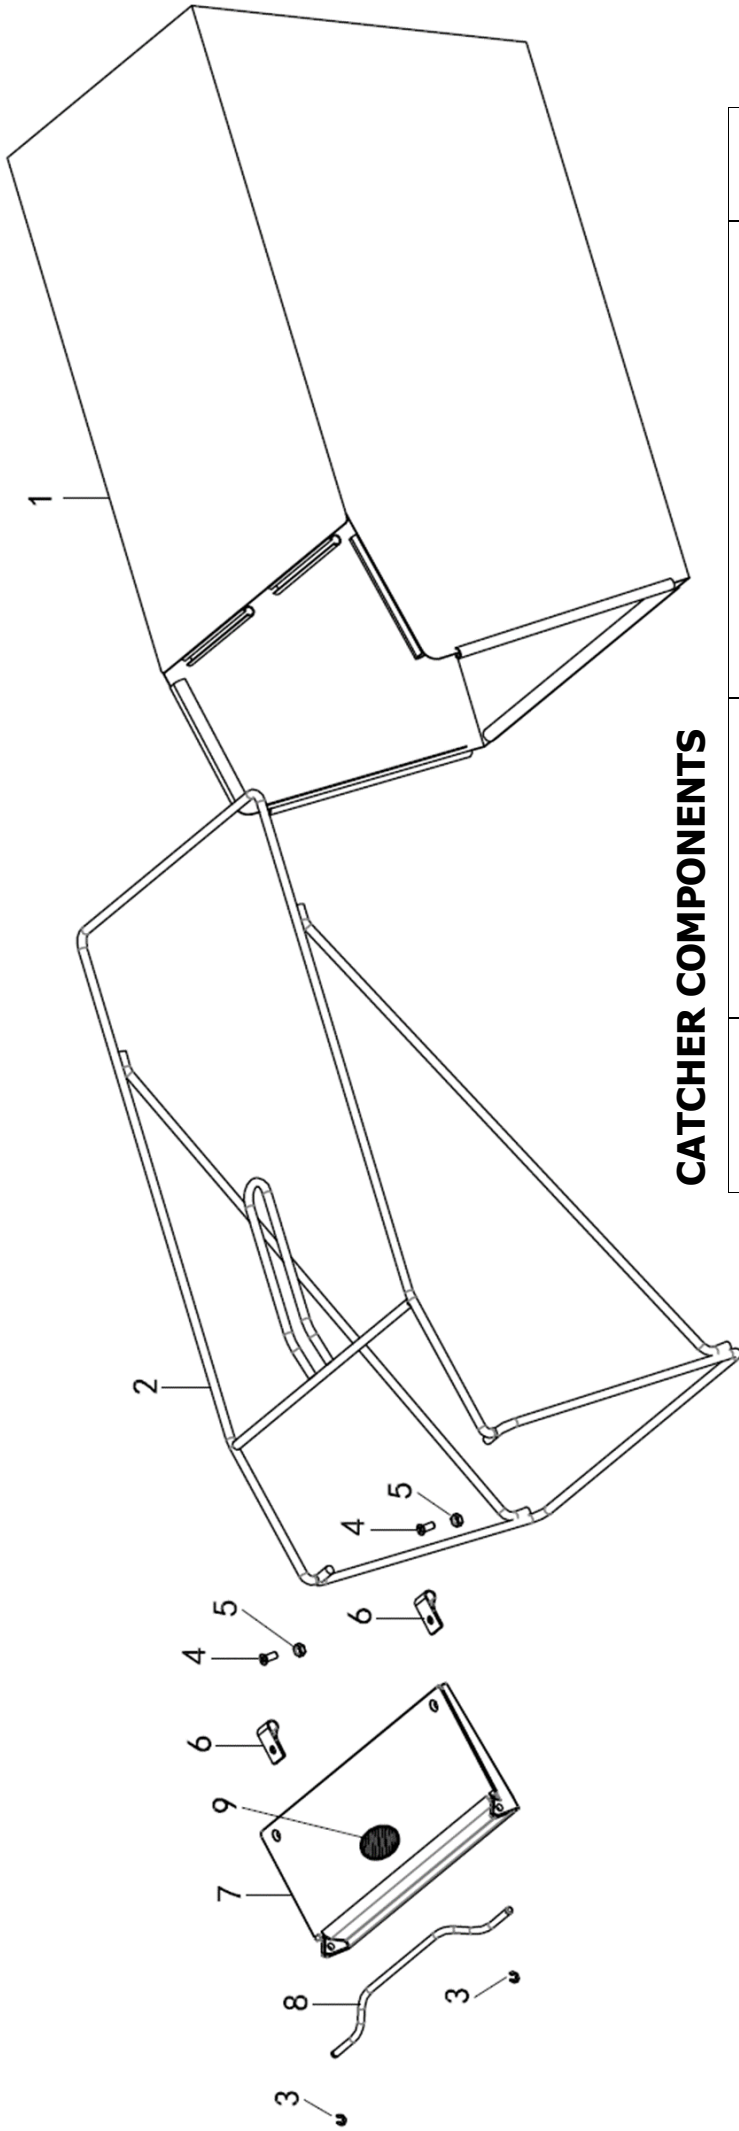

CATCHER COMPONENTS

Item No.	Part Number	Description	QTY
1	CPD10210061100	Fabric Comp, Grass Bag	1
2	CPD10210062100	Frame Comp, Grass Bag	1
3	CPD93008940202	D5, C-Ring	2
4	CPD91065600004	M6x15, Screw	2
5	CPD91008890001	M6 Nut, Locking	2
6	CPD10210063000	Strap, Connection	2
7	CPD10210064000	Cover Square	1
8	CPD10210065000	Handle	1
9	CPD10210281021	Sticker	1