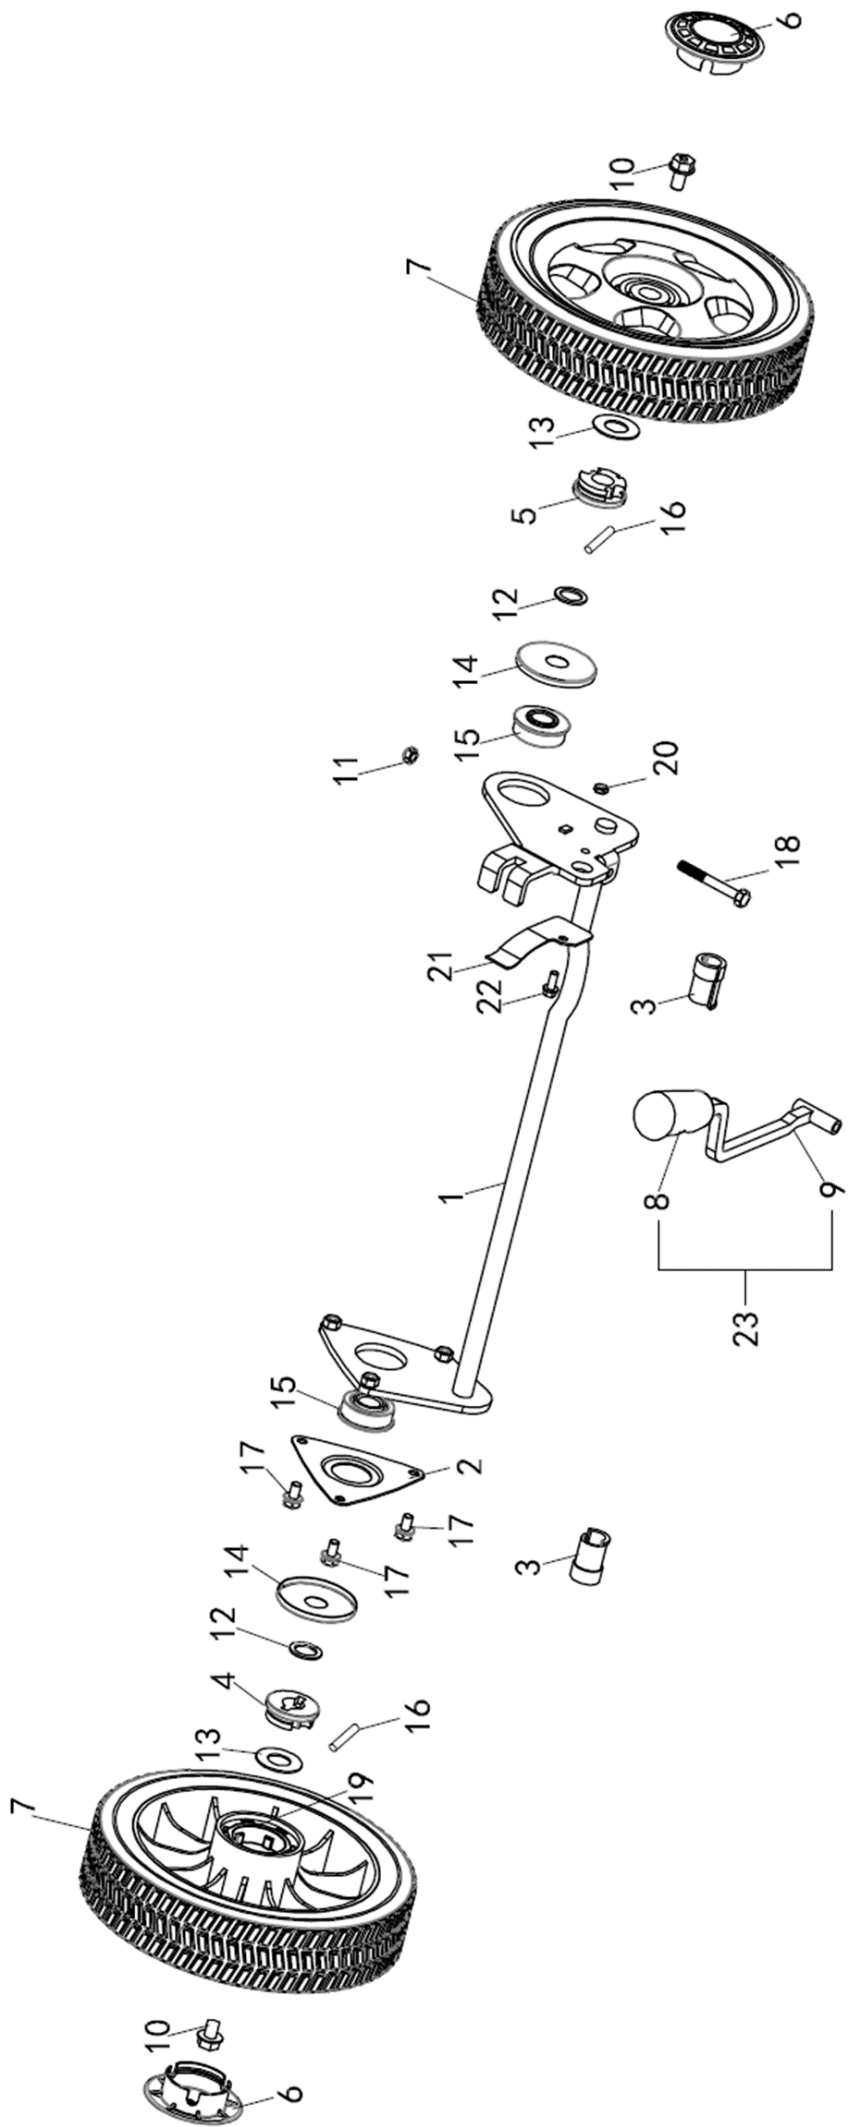

## THROTTLE, GEAR CHANGE COMPONENTS

Item No.	Part Number	Description	QTY
1	CPD15210071010	Lever, Throttle	1
2	CPD10210071030	Spring, Throttle Lever	1
3	CPD15210071040	Seat, Spring	1
4	CPD10210072010	Cable, Throttle	1
5	CPD15210071060	Collar, Recoil Start	1
6	CPD15210071070	Washer, Wave, 11mm	1
7	CPD15210071050	Cover, Control	1
8	CPD15210071080	Lever, Change	1
9	CPD15210071020	Plate, Stopper	1
10	CPD15210072020	Cable Comp, Gear Change	1
11	CPD91065600001	Screw Taping	2
12	CPD91061840001	Nut, Flange M6	1
13	CPD91000910001	Pin, Split	2
14	CPD15210071090	Pin, Joint	2
15	CPD91058780010	Bolt, Flange	1

## HANDLE, CLUTCH LEVER COMPONENTS

Item No.	Part Number	Description	QTY
1	CPD80707180001	Band, Wire	2
2	CPD11210053010	Handle	1
3	CPD9100910001	Split Pin	1
4	CPD80606300100	Handle Knob	4
5	CPD10210051140	Stay Complete, R Handle	1
6	CPD10210051150	Stay Complete, R Handle	1
7	CPD93000970102	Washer Plain 8mm	3
8	CPD10210053020	Lever Complete, Clutch	1
9	CPD15210053130	Spring Clutch	1
11	CPD10210053060	Bush Clutch Lever	3
12	CPD15210053230	Cable Complete Clutch	1
14	CPD10210053110	SPG, RET	1
16	CPD91057830106	Bolt, M8X16	6
17	CPD15210053050	Pin Clutch Lever	1
18	CPD10190054120	Bolt Handle	4
19	CPD10210053080	Collar	1
20	CPD91061870002	Nut, Flange 8mm	6

## GEAR BOX COMPONENTS

Item No.	Part Number	Description	QTY
1	CPD15210081000	Transmission Assy	1
6	CPD15210081050	O'ring Case	1
8	CPD15210081070	Arm, Clutch	1
9	CPD15210081080	Fork, Clutch	1
23	CPD15210083010	Folk, Shift	1
42	CPD91138710004	Seal Plug	1
45	CPD91138710005	Oil Seal 10X17X4	1
47	CPD91138710006	Oil Seal 8X16X6	1
48	CPD91138710007	Oil Seal 8X14X5	1
51	CPD93001190203	Roller 6X22,4	1
53	CPD91008890001	Nut Flange	1

## YOKE COMPONENTS

Item No.	Part Number	Description	QTY
1	CPD15210091000	Assy, Joint	1
2	CPD15210051070	Clip, Clutch Shaft	2
3	CPD93001190204	Roller	2