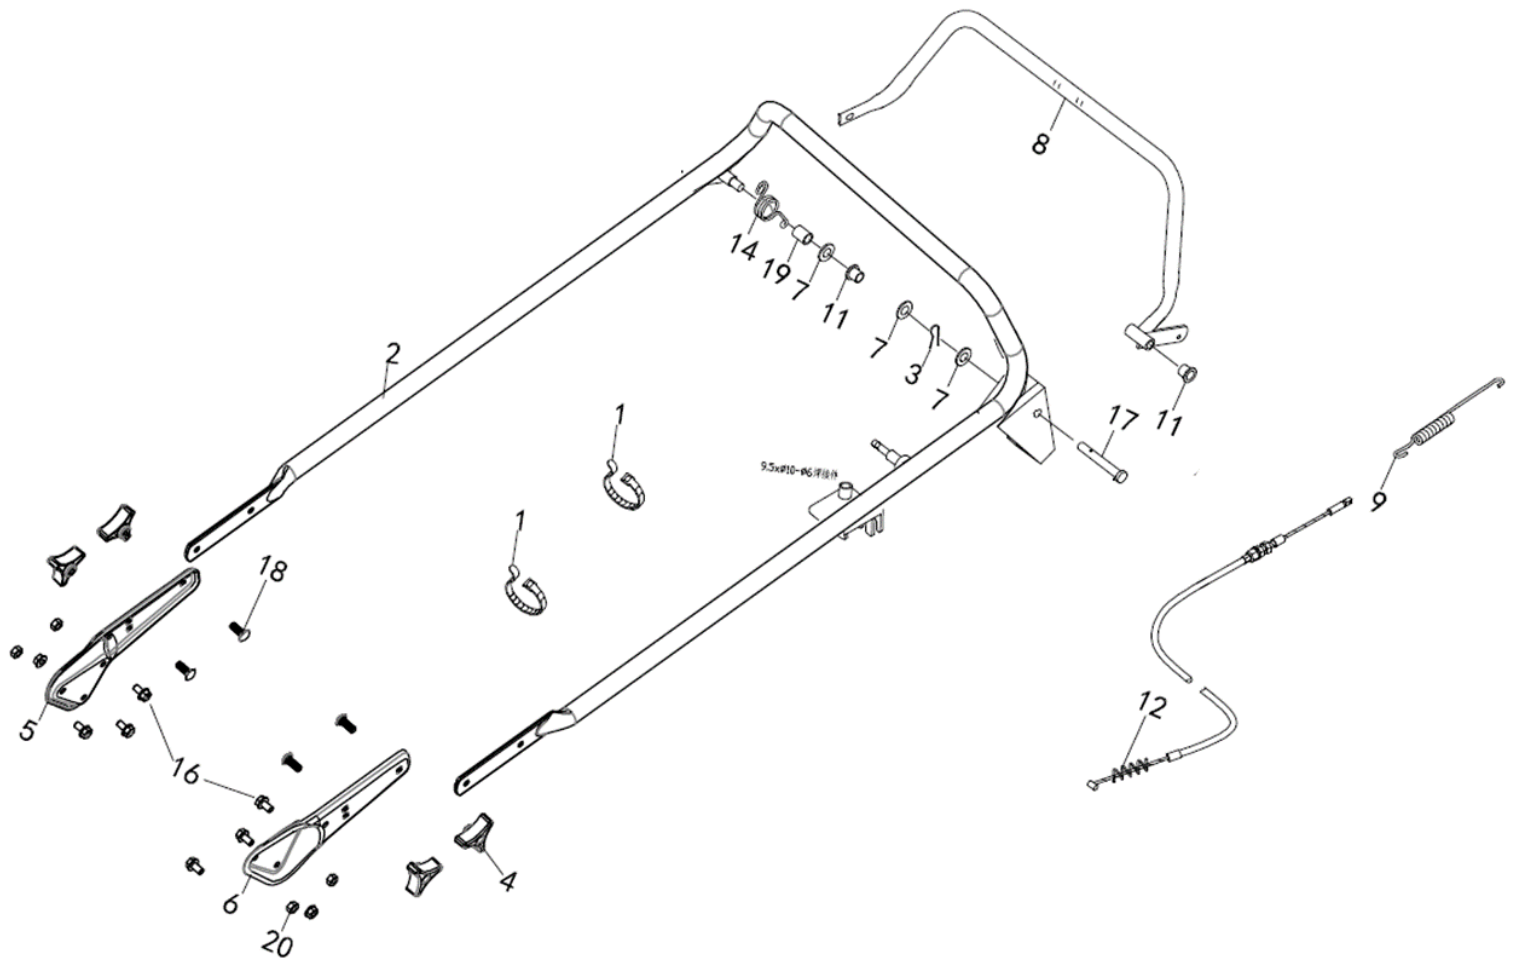

## THROTTLE, GEAR CHANGE COMPONENTS

Item No.	Part Number	Description	QTY
1	CPD15210071010	Lever, Throttle	1
2	CPD10210071030	Spring, Throttle Lever	1
3	CPD15210071040	Seat, Spring	1
4	CPD10210072010	Cable, Throttle	1
5	CPD15210071060	Collar, Recoil Start	1
6	CPD15210071070	Washer, Wave, 11mm	1
7	CPD15210071050	Cover, Control	1
8	CPD15210071080	Lever, Change	1
9	CPD15210071020	Plate, Stopper	1
10	CPD15210072020	Cable Comp, Gear Change	1
11	CPD91065600001	Screw Taping	2
12	CPD91061840001	Nut, Flange M6	1
13	CPD91000910001	Pin, Split	2
14	CPD15210071090	Pin, Joint	2
15	CPD91058780010	Bolt, Flange	1

## HANDLE, CLUTCH LEVER COMPONENTS

Item No.	Part Number	Description	QTY
1	CPD80707180001	Band, Wire	2
2	CPD11210053010	Handle	1
3	CPD9100910001	Split Pin	1
4	CPD80606300100	Handle Knob	4
5	CPD10210051140	Stay Complete, R Handle	1
6	CPD10210051150	Stay Complete, R Handle	1
7	CPD93000970102	Washer Plain 8mm	3
8	CPD10210053020	Lever Complete, Clutch	1
9	CPD15210053130	Spring Clutch	1
11	CPD10210053060	Bush Clutch Lever	3
12	CPD15210053230	Cable Complete Clutch	1
14	CPD10210053110	SPG, RET	1
16	CPD91057830106	Bolt, M8X16	6
17	CPD15210053050	Pin Clutch Lever	1
18	CPD10190054120	Bolt Handle	4
19	CPD10210053080	Collar	1
20	CPD91061870002	Nut, Flange 8mm	6