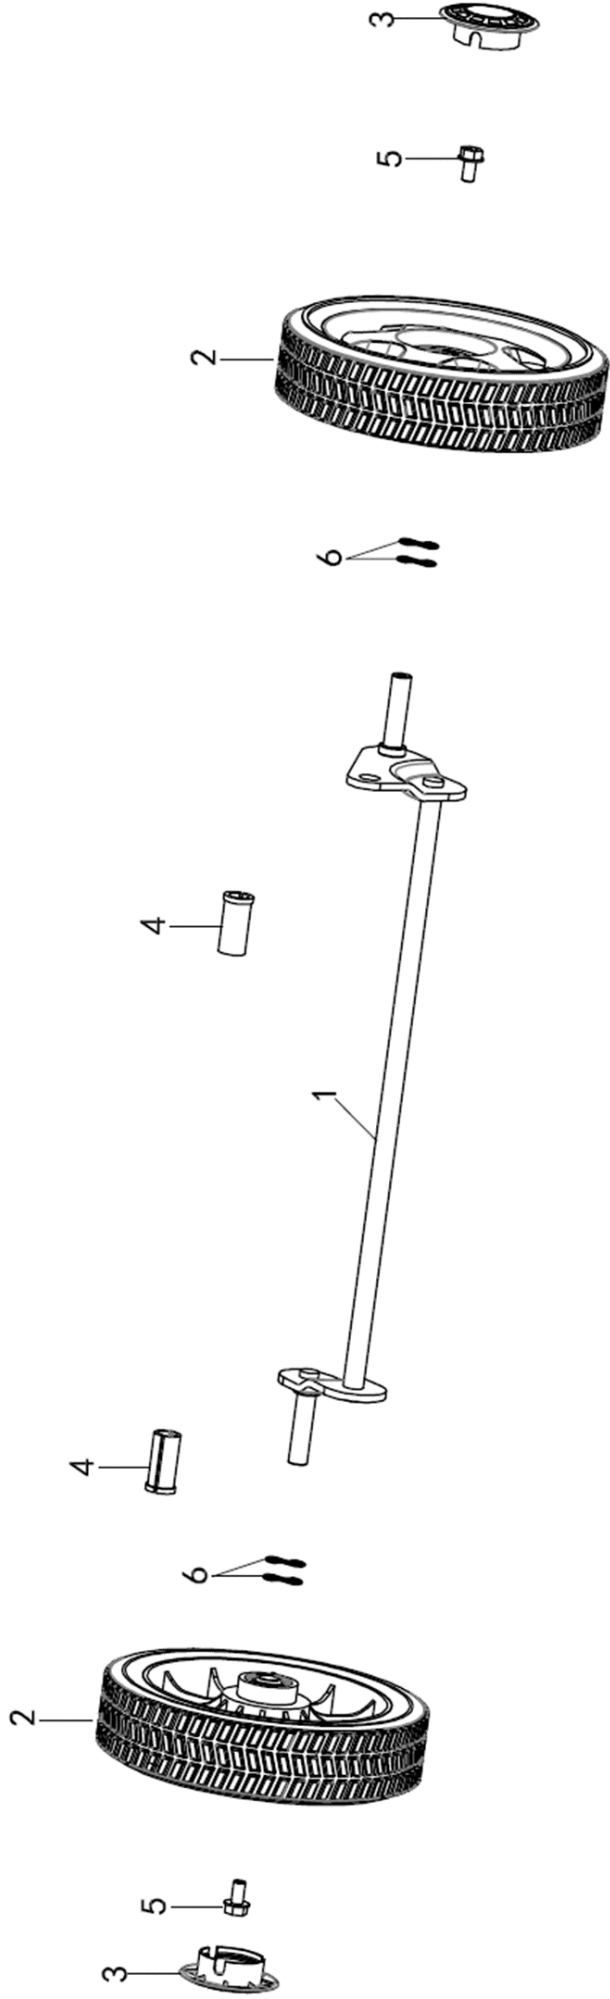

FRONT AXLE COMPONENTS

Item No.	Part Number	Description	QTY
1	CPD10210011100	Front Axle	1
2	CPD81220050201	Wheel COMP, 200x45 Rubber	2
3	CPD80220045204	Cap, Front Wheel	2
4	CPD10210011110	Bush FR Axle Shaft	2
5	CPD15210020080	Bolt M8X12, Wheel	2
6	CPD10190010030	Washer, Wheel	2