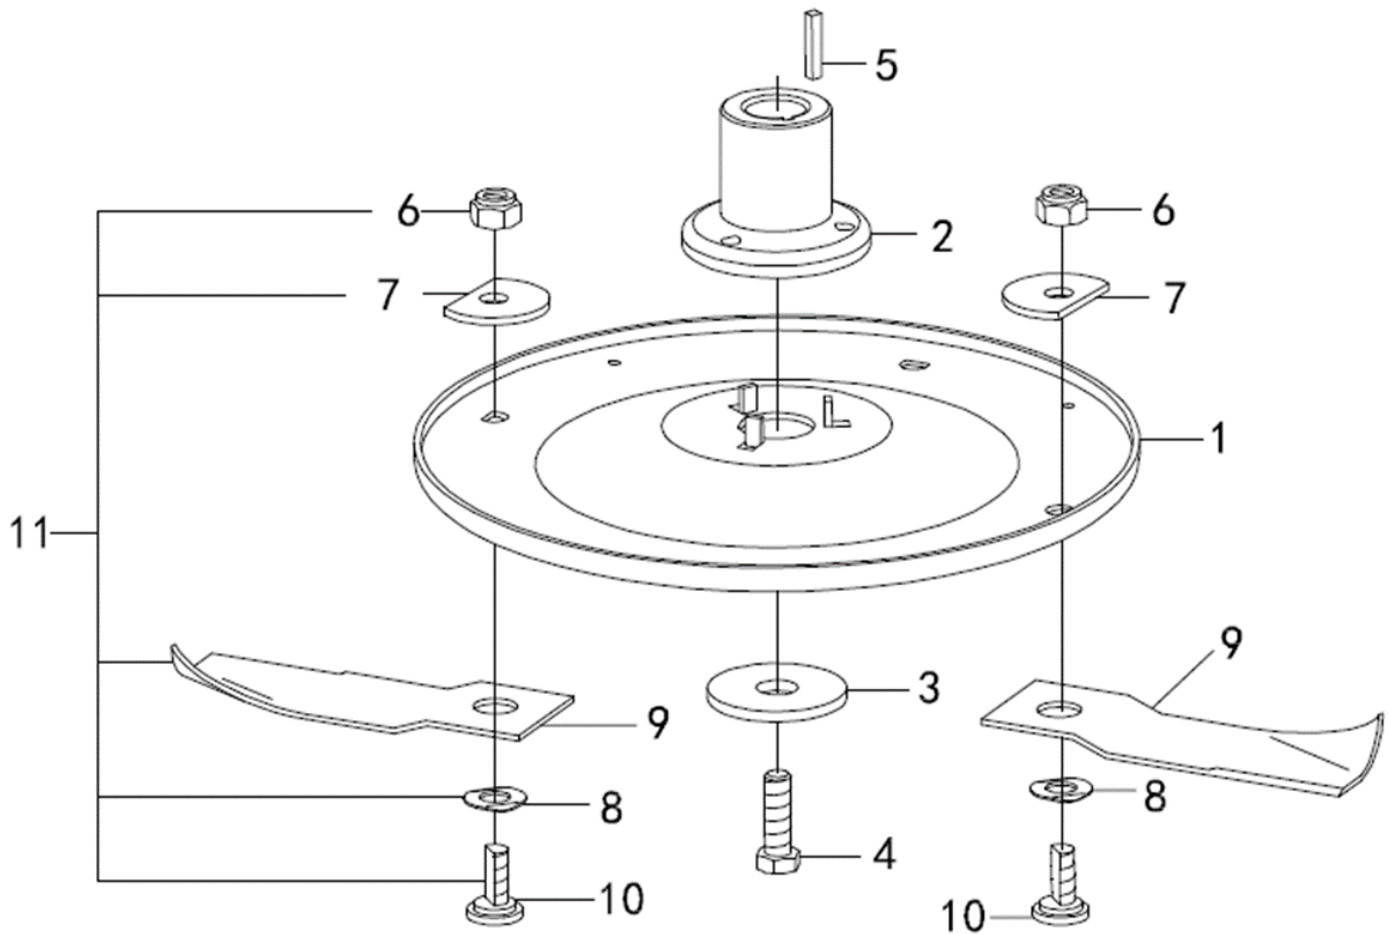

CUTTER DISC COMPONENTS

Item No	Part Number	Description	QTY
1	CPD10190040010	Blade Disc Round	1
2	CPD10210040220	Blade Holder	1
3	CPD10190040030	Washer, Holder	1
4	CPD91057870006	Bolt Disc Bade 10x3/8x45	1
5	CPD10190040070	Key Woodruff	1
11	KITCD21A	Blade Set x 4	4