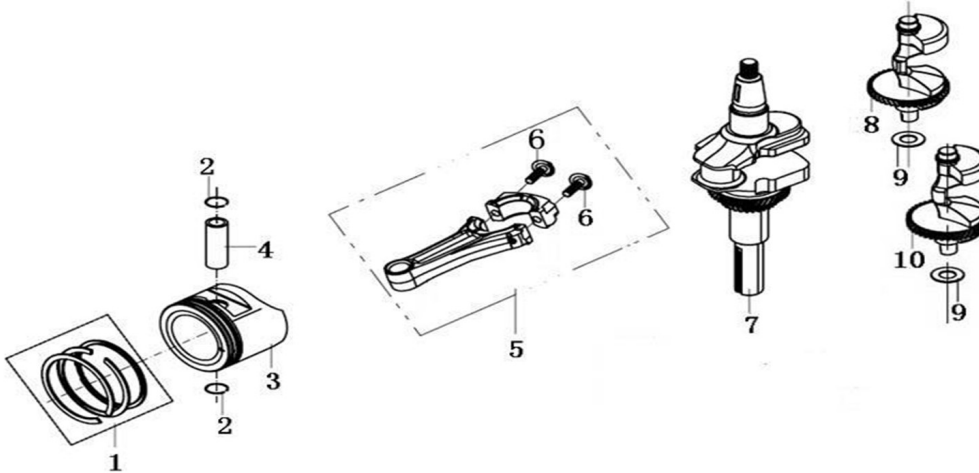

No.	Part No.	Description	Reqd. QTY
1	P130070103	Ring Set	1
2	P380560057	Clip,Piston Pin	2
3	P130030311	Piston	1
4	P130060034	Pin,Piston	1
5	P130150048	Rod Assy.,Connecting	1
6	P130180009	Bolt,Connecting Rod	2
7	P130290102	Crankshaft Comp	1
8	P130450034	Weight,Balancer	1
9	P380450560	Washer	2
10	P130450033	Weight,Balancer	1