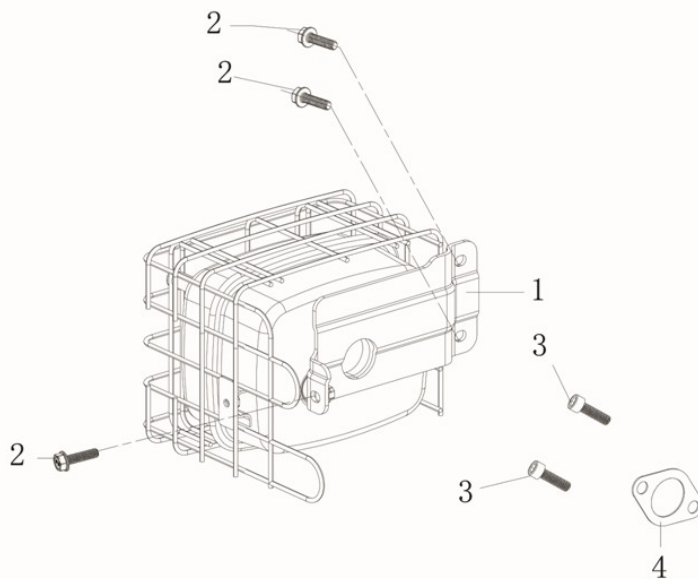

No.	Part No.	Description	Reqd. QTY
1	P180572103	Muffler	1
2	P380140013	Hexagon bolt with flange	3
3	P380190168	Socket head screw	2
4	P180650074	Outlet gasket	1