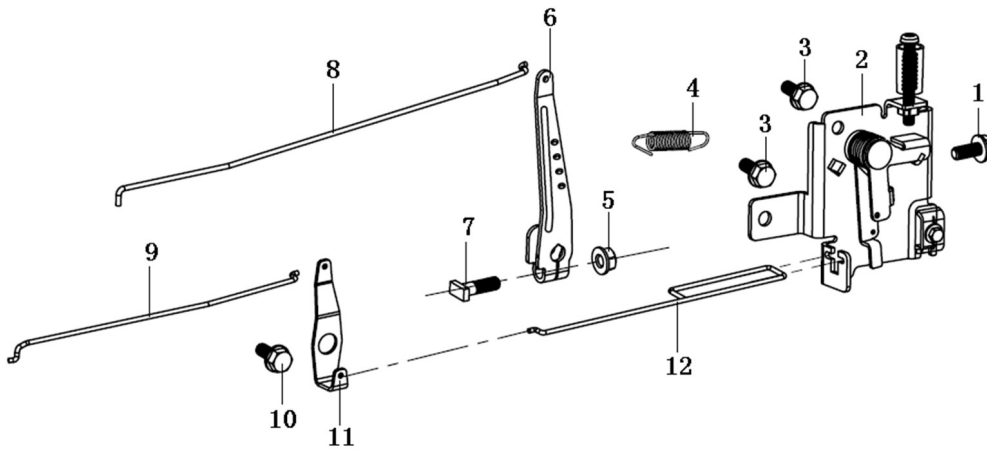

Email: [sales@coxmowers.com.au](mailto:sales@coxmowers.com.au)

No.	Part No.	Description	Reqd. QTY
1	P380600116	Pin,Dowel	2
2	P120150146	Gasket,Cylinder	1
3	P380180088	Bolt,Stud	2
4	P120080436	Head Comp.,Cylinder	1
5	P270960028	Spark Plug	1
6	P380140335	Bolt,Cylinder Head	4
7	P120250028	Packing,Head Cover	1
8	P120220032	Cylinder head cover assy	1
9	P380020070	Bolt,Hexagonal 6×16.5-8×3.5	4

No.	Part No.	Description	Reqd. QTY
1	P160180024	Fan,Cooling	1
2	P193590013	Pulley,Starter	1
3	P380370050	Nut,Special	1
4	P160850002	Impeller cover	1
5	P380140049	Hexagon bolt with flange	3
6	P380020087	Bolt,Hexagonal	1
7	P160190050	Shroud Comp	1
8	P380140067	Bolt,Flange,M6×12	1
9	P380020070	Bolt,Hexagonal	3
10	P160210046	Cover Comp.,Fan	1
11	P160840002	Fan cover Protection Ring	1

No.	Part No.	Description	Reqd. QTY
1	P270360132	Starter Motor	1
2	P270910008	Bracket	1
3	P380140453	Bolt,Flange M8×80	2

No.	Part No.	Description	Reqd. QTY
1	P380140013	Bolt M6×16	1
2	P171680158	Control assy	1
3	P380140209	Bolt, Flange M6×14	2
4	P171600020	Spring, Governor	1
5	P380370066	Nut, Flange M6	1
6	P171620032	Arm, Governor	1
7	P380250002	Bolt, Governor Arm	1
8	P171590013	Rod, Governor	1
9	P171490002	Rod, Choke	1
10	P380020071	Bolt, Hexagonal	1
11	P171480013	Stay Comp., Choke	1
12	P171650003	Rod, Throttle	1