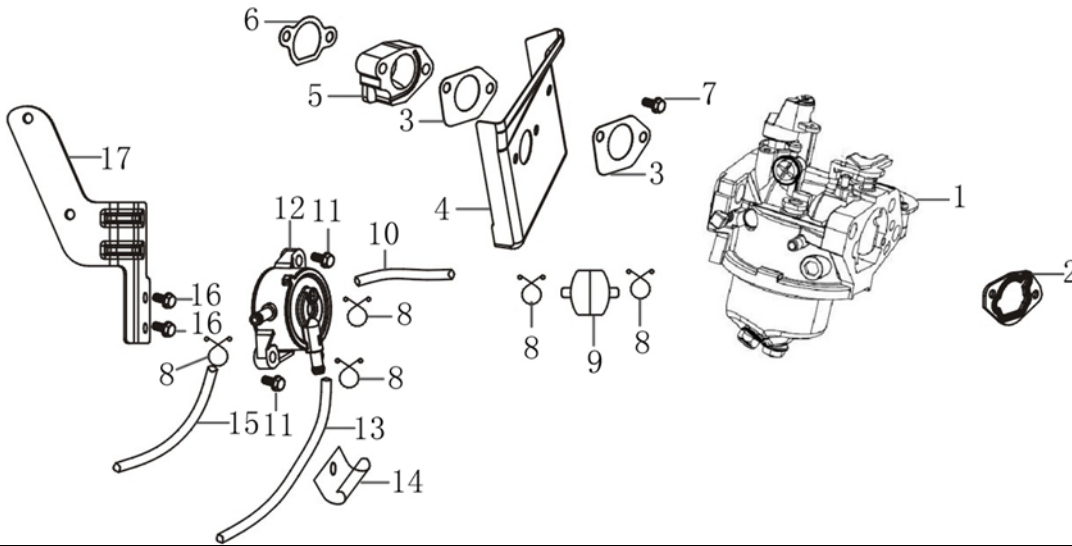

No.	Part No.	Description	Reqd. QTY
1	P170022153	Carburetor Assy	1
2	P170430173	Packing,Carburetor	1
3	P170430099	Packing,Carburetor	2
4	P160190049	Shroud Comp	1
5	P170440053	Insulatir,Carburetor	1
6	P170430101	Packing,Carburetor	1
7	P380140067	Bolt, Flange	1
8	P380950193	Tube	5
9	P170010018	Strainer,Fuel	1
10	P380750200	Oil Pipeline	1
11	P380140013	Bolt, Flange	2
12	P170460010	Pump,Fuel	1
13	P380750188	Oil Pipeline	1
14	P380950197	Tube	1
15	P380750336	Oil Pipeline	1
16	P380140077	Bolt, Flange	2
17	P170470005	Bracket,Pump	1