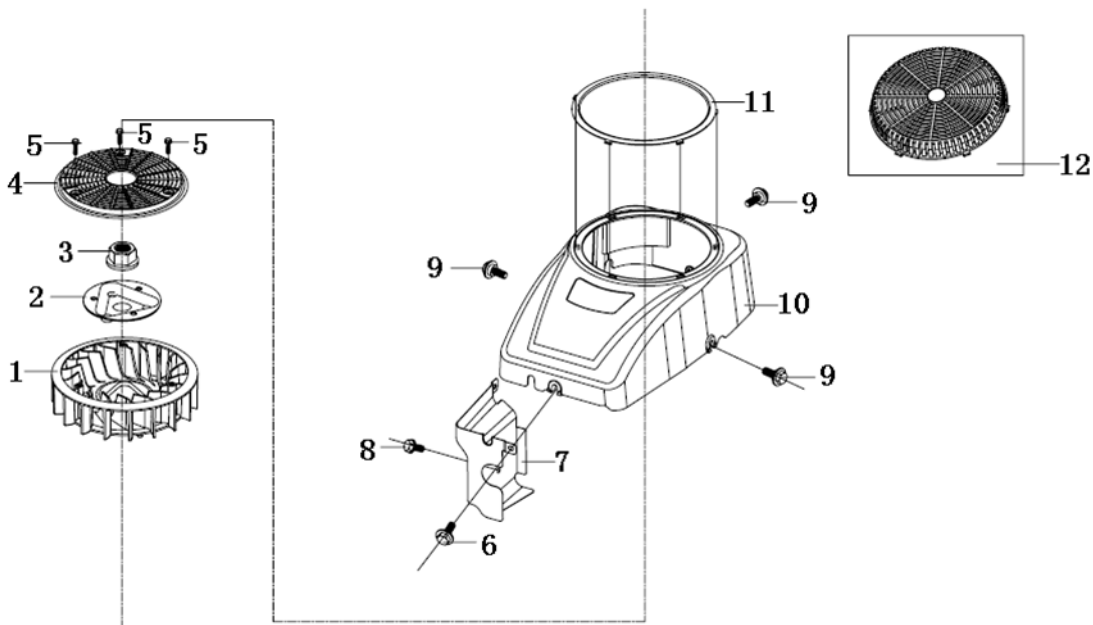

Email: [sales@coxmowers.com.au](mailto:sales@coxmowers.com.au)

No.	Part No.	Description	Reqd. QTY
1	P380600116	Pin,Dowel	2
2	P120150146	Gasket,Cylinder	1
3	P380180088	Bolt,Stud	2
4	P120080436	Head Comp.,Cylinder	1
5	P270960028	Spark Plug	1
6	P380140335	Bolt,Cylinder Head	4
7	P120250028	Packing,Head Cover	1
8	P120220032	Cylinder head cover assy	1
9	P380020070	Bolt,Hexagonal 6×16.5-8×3.5	4

No.	Part No.	Description	Reqd. QTY
1	P270360132	Starter Motor	1
2	P270910008	Bracket	1
3	P380140453	Bolt,Flange M8×80	2

No.	Part No.	Description	Reqd. QTY
1	P380140013	Bolt M6×16	1
2	P171680158	Control assy	1
3	P380140209	Bolt, Flange M6×14	2
4	P171600020	Spring, Governor	1
5	P380370066	Nut, Flange M6	1
6	P171620032	Arm, Governor	1
7	P380250002	Bolt, Governor Arm	1
8	P171590013	Rod, Governor	1
9	P171490002	Rod, Choke	1
10	P380020071	Bolt, Hexagonal	1
11	P171480013	Stay Comp., Choke	1
12	P171650003	Rod, Throttle	1