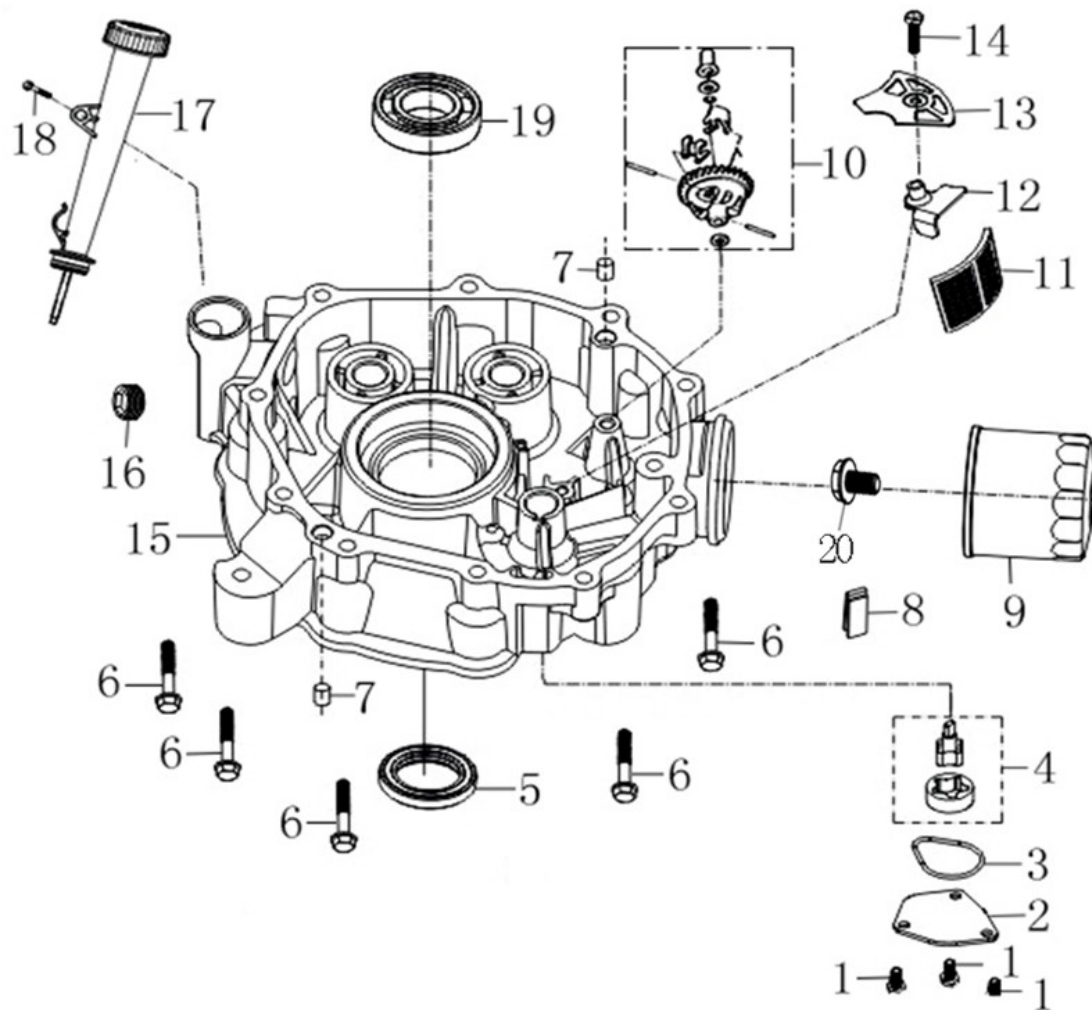

No.	Part No.	Description	Reqd. QTY
1	P270360132	Starter Motor	1
2	P270910008	Bracket	1
3	P380140453	Bolt,Flange M8×80	2

No.	Part No.	Description	Reqd. QTY
1	P380140013	Bolt M6×16	1
2	P171680158	Control assy	1
3	P380140209	Bolt, Flange M6×14	2
4	P171600020	Spring, Governor	1
5	P380370066	Nut, Flange M6	1
6	P171620032	Arm, Governor	1
7	P380250002	Bolt, Governor Arm	1
8	P171590013	Rod, Governor	1
9	P171490002	Rod, Choke	1
10	P380020071	Bolt, Hexagonal	1
11	P171480013	Stay Comp., Choke	1
12	P171650003	Rod, Throttle	1

No.	Part No.	Description	Reqd. QTY
1	P180572103	Muffler	1
2	P380140013	Hexagon bolt with flange	3
3	P380190168	Socket head screw	2
4	P180650074	Outlet gasket	1

No.	Part No.	Description	Reqd. QTY
1	P500550039	Valve Kit	1
2	P140360010	Seat,Valve Spring	1
3	P140400012	Seal,Valve Stem	2
4	P140340025	Spring,Valve	2
5	P140380021	Retainer,Ex.Valve Spring	2
6	P140390015	Valve Keeper	2
7	P140450041	Arm Assy	4
8	P140710011	Plate,Assy	2
9	P140670030	Rod Push	2
10	P140690004	Lifter,Valve	2
11	P140020055	Camshaft	2

No.	Part No.	Description	Reqd. QTY
1	P130070103	Ring Set	1
2	P380560057	Clip,Piston Pin	2
3	P130030311	Piston	1
4	P130060034	Pin,Piston	1
5	P130150048	Rod Assy.,Connecting	1
6	P130180009	Bolt,Connecting Rod	2
7	P130290102	Crankshaft Comp	1
8	P130450034	Weight,Balancer	1
9	P380450560	Washer	2
10	P130450033	Weight,Balancer	1