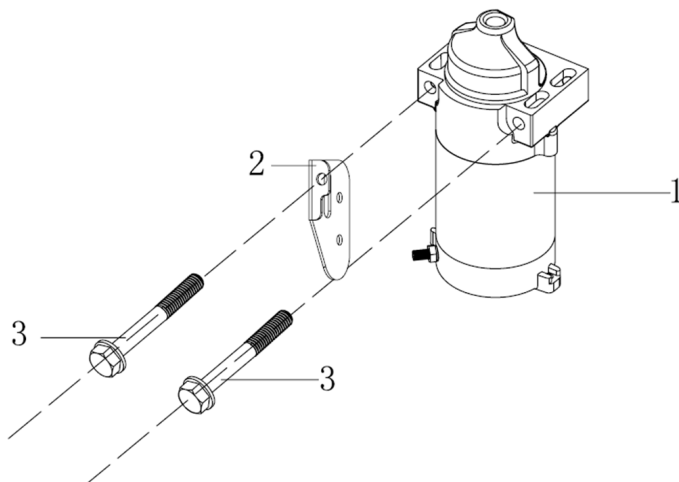

No.	Part No.	Description	Reqd. QTY
1	P270360132	Starter Motor	1
2	P270910008	Bracket	1
3	P380140453	Bolt,Flange M8×80	2