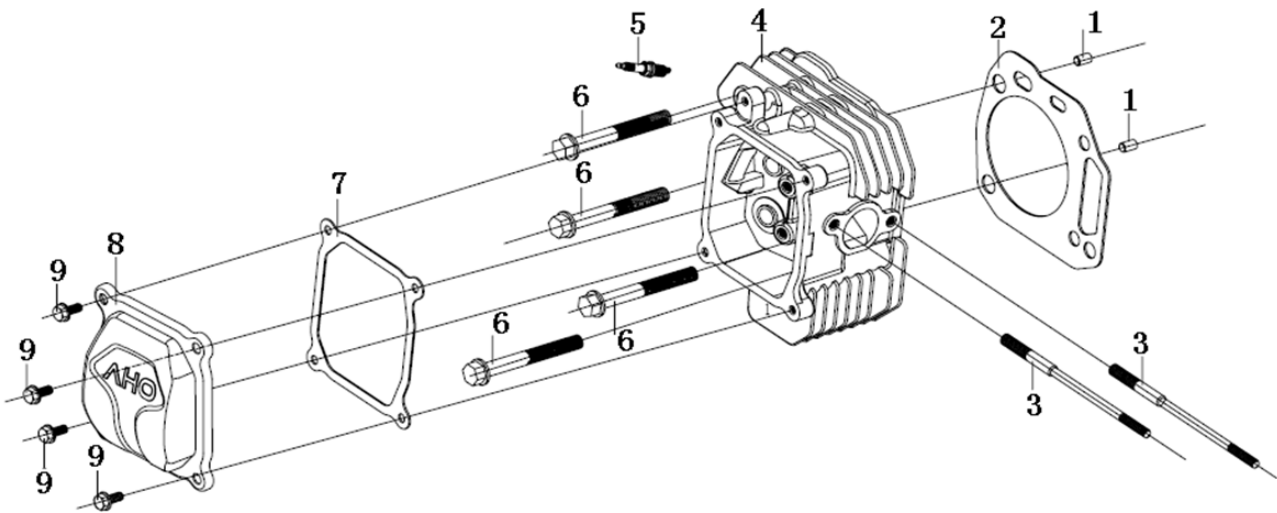

Email: [sales@coxmowers.com.au](mailto:sales@coxmowers.com.au)

No.	Part No.	Description	Reqd. QTY
1	P380600116	Pin,Dowel	2
2	P120150146	Gasket,Cylinder	1
3	P380180088	Bolt,Stud	2
4	P120080436	Head Comp.,Cylinder	1
5	P270960028	Spark Plug	1
6	P380140335	Bolt,Cylinder Head	4
7	P120250028	Packing,Head Cover	1
8	P120220032	Cylinder head cover assy	1
9	P380020070	Bolt,Hexagonal 6×16.5-8×3.5	4