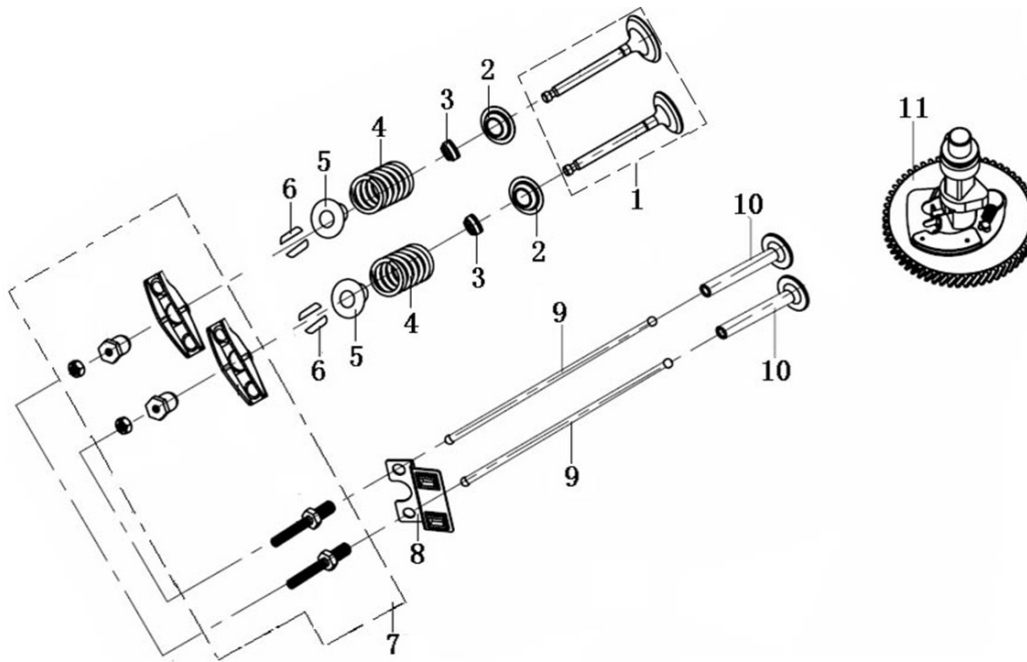

No.	Part No.	Description	Reqd. QTY
1	P500550039	Valve Kit	1
2	P140360010	Seat,Valve Spring	1
3	P140400012	Seal,Valve Stem	2
4	P140340025	Spring,Valve	2
5	P140380021	Retainer,Ex.Valve Spring	2
6	P140390015	Valve Keeper	2
7	P140450041	Arm Assy	4
8	P140710011	Plate,Assy	2
9	P140670030	Rod Push	2
10	P140690004	Lifter,Valve	2
11	P140020055	Camshaft	2