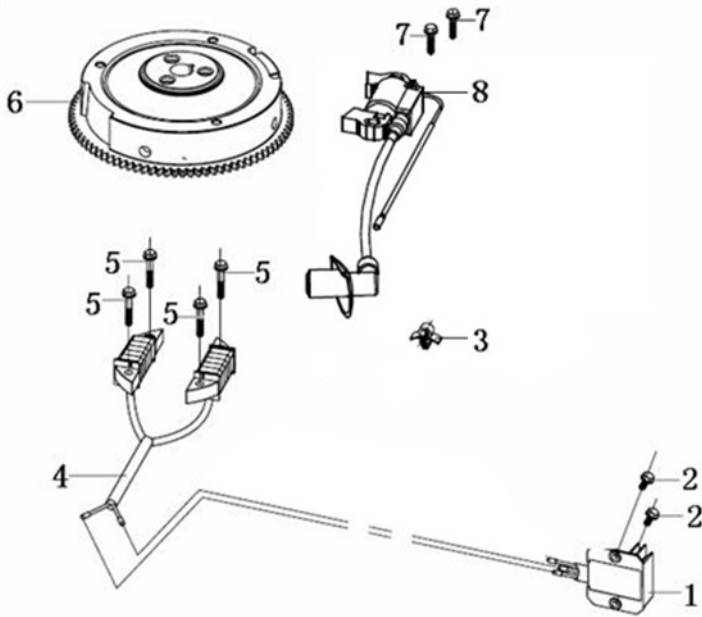

Email: [sales@coxmowers.com.au](mailto:sales@coxmowers.com.au)

No.	Part No.	Description	Reqd. QTY
1	P380600116	Pin,Dowel	2
2	P120150146	Gasket,Cylinder	1
3	P380180088	Bolt,Stud	2
4	P120080436	Head Comp.,Cylinder	1
5	P270960028	Spark Plug	1
6	P380140335	Bolt,Cylinder Head	4
7	P120250028	Packing,Head Cover	1
8	P120220032	Cylinder head cover assy	1
9	P380020070	Bolt,Hexagonal 6×16.5-8×3.5	4

No.	Part No.	Description	Reqd. QTY
1	P160180024	Fan,Cooling	1
2	P193590013	Pulley,Starter	1
3	P380370050	Nut,Special	1
4	P160850002	Impeller cover	1
5	P380140049	Hexagon bolt with flange	3
6	P380020087	Bolt,Hexagonal	1
7	P160190050	Shroud Comp	1
8	P380140067	Bolt,Flange,M6×12	1
9	P380020070	Bolt,Hexagonal	3
10	P160210046	Cover Comp.,Fan	1
11	P160840002	Fan cover Protection Ring	1

No.	Part No.	Description	Reqd. QTY
1	P270360132	Starter Motor	1
2	P270910008	Bracket	1
3	P380140453	Bolt,Flange M8×80	2

No.	Part No.	Description	Reqd. QTY
1	P380140013	Bolt M6×16	1
2	P171680158	Control assy	1
3	P380140209	Bolt, Flange M6×14	2
4	P171600020	Spring, Governor	1
5	P380370066	Nut, Flange M6	1
6	P171620032	Arm, Governor	1
7	P380250002	Bolt, Governor Arm	1
8	P171590013	Rod, Governor	1
9	P171490002	Rod, Choke	1
10	P380020071	Bolt, Hexagonal	1
11	P171480013	Stay Comp., Choke	1
12	P171650003	Rod, Throttle	1

No.	Part No.	Description	Reqd. QTY
1	P380140013	Bolt,Flange M6×16	3
2	P150040019	Oil Pump Cover	1
3	P380840467	Seal Ring,Oil Pump	1
4	P150010073	Pump,Oil	1
5	P380650337	Oil Seal,φ35×φ52×7	1
6	P380140447	Bolt,Flange M8×40	10
7	P380600123	Pin,Dowel φ10×12	2
8	P150570003	Rubber,oil deflector	1
9	P150350019	Oil filter	1
10	P171750004	Governor Assy	1
11	P150290022	Oil Strainer	1
12	P120530002	Oil Baffle Plate	1
13	P150340013	Cover,Oil Strainer	1
14	P380140103	Bolt,Flange F6×25	1
15	P110820224	Cover,Breather Side	1
16	P110260026	Drain Bolt 3/8-18 Nptf	1
17	P110690048	Cap Assy	1
18	P380140100	Bolt,Flange M6×35	1
19	P380630141	Eddp Groove Ball Bearing	1
20	P150840002	Oil filter Mounting bolts	1