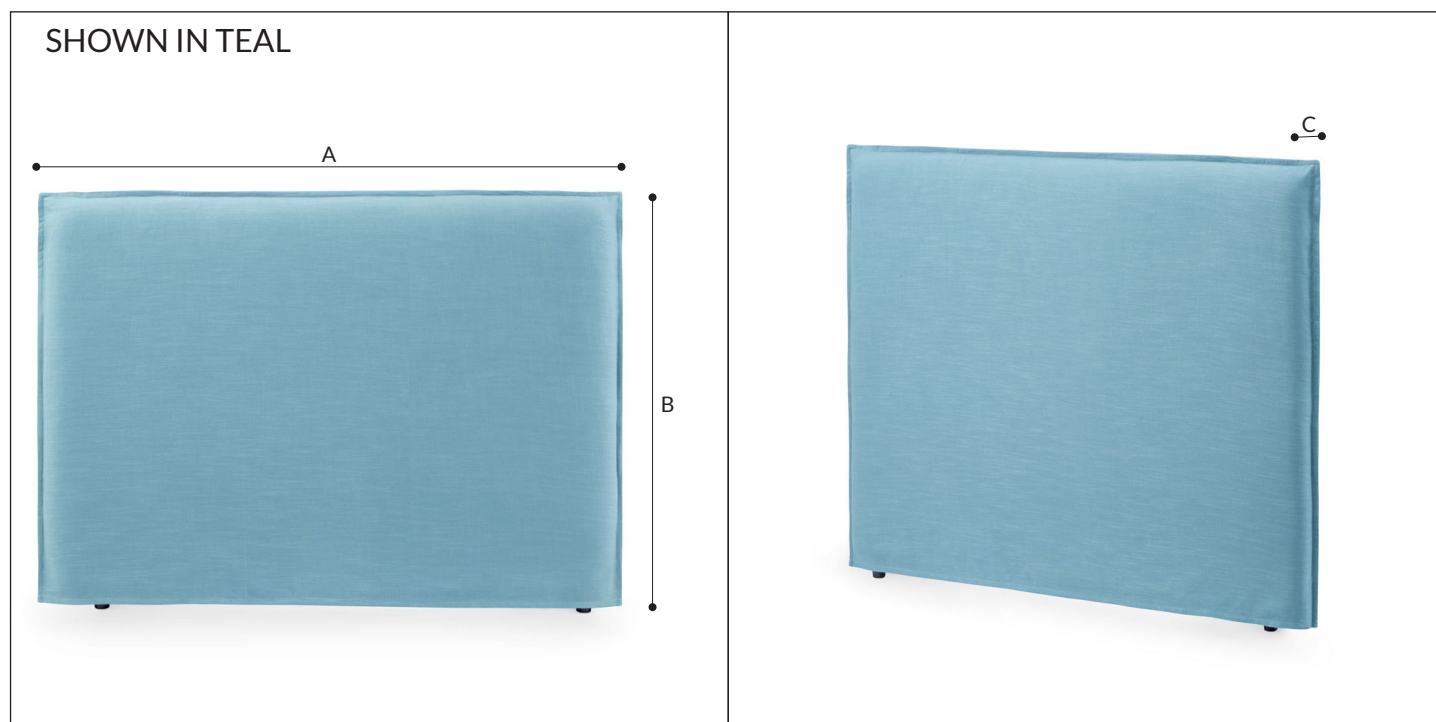

## JUNO BEDHEAD WITH SLIPCOVER QUEEN

This modern design Juno Bedhead with Slipcover is what you have been waiting for! A simple solution for versatility, giving you the option to change colour when you feel like it. Whether you are looking to change the look of your room from season to season or an easy option when it comes to cleaning, our Juno Bedhead with Slipcover is the perfect choice.

### SPECIFICATIONS:

AVAILABLE IN*	
SKU	1069-00-90 - BLACK, 1069-00-48 - CHARCOAL, 1069-00-40 - WOLF GREY, 1069-00-20 - TAUPE, 1069-00-10 - LINEN WHITE, 1069-00-50 - TEAL
SEAT MATERIAL	40% POLYESTER, 40% RAYON, 20% LINEN
LEG MATERIAL	BIRCH WOOD
WARRANTY	12 MONTHS

MEASUREMENTS	
A	1550mm
B	1150mm
C	90mm

EXTRA SLIPCOVERS CAN BE PURCHASED