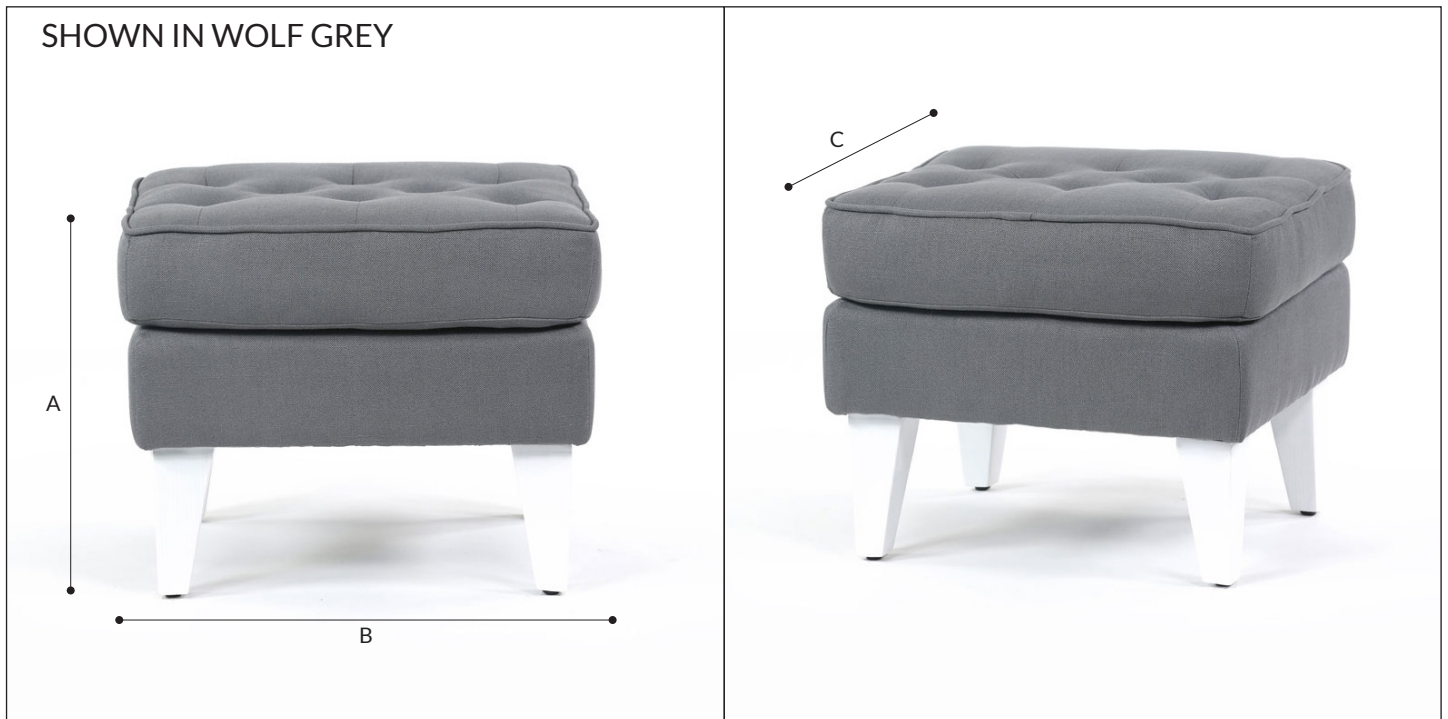

ISLA OTTOMAN

Designed to complement our popular Isla Rocking Chairs, the Isla Ottoman is a beautiful and practical add on. Built using a combination of hard wood and engineered wood, then encased in our signature heavy duty linen blend fabric, The Isla Ottoman is the perfect finish to your rocking chair or any other chair.

SPECIFICATIONS:

AVAILABLE IN	
SKU	1092-48 - CHARCOAL, 1092-40 - WOLF GREY, 1092-10 - LINEN WHITE, 1092-81 - DUSTY PINK, 1094-40 - WOLF GREY, 1094-10 - LINEN WHITE, 1094-81 - DUSTY PINK
SEAT MATERIAL	40% POLYESTER, 40% RAYON, 20% LINEN
LEG MATERIAL	BLACK/WHITE LAMINATE HARDWOOD
WARRANTY	12 MONTHS