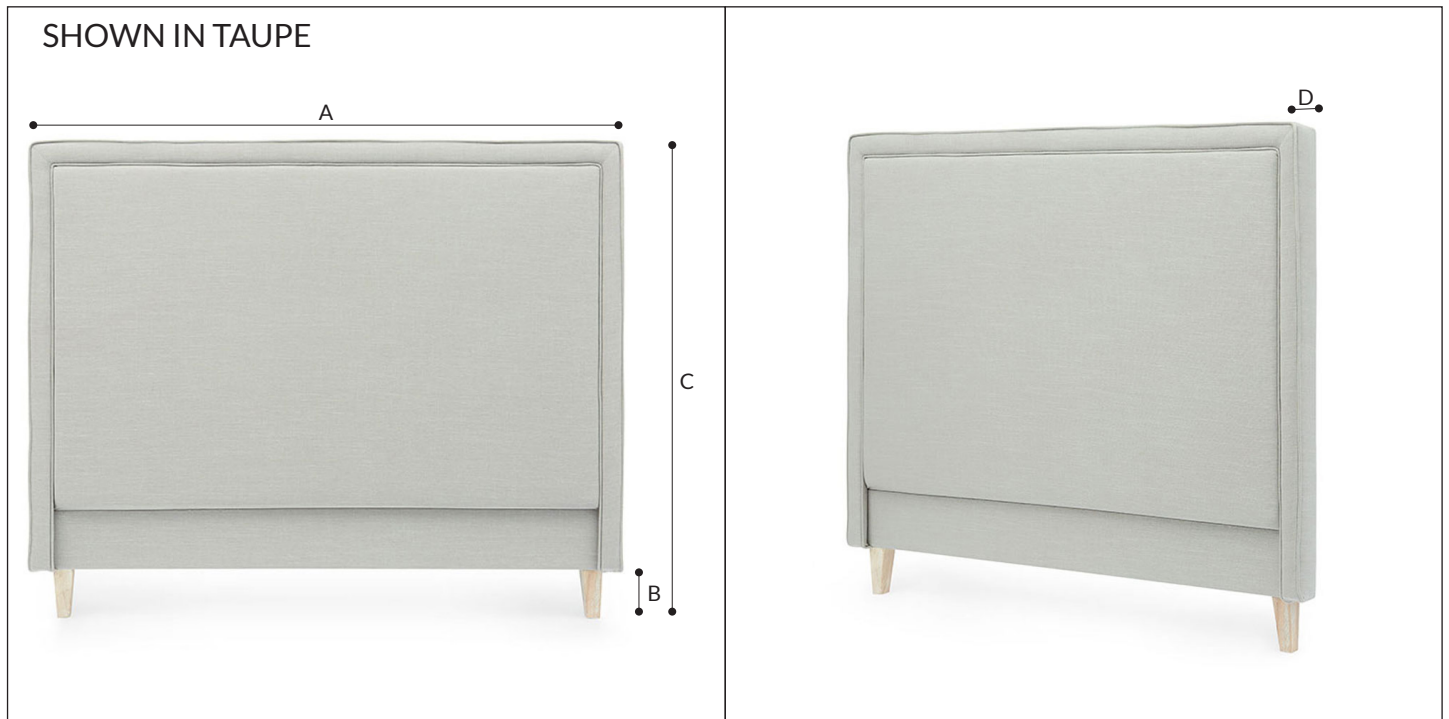

HARRIS PIPED BEDHEAD QUEEN

A redefined modern design that never goes out of style, the Harris Piped Bedhead features high quality heavy duty linen blend fabric in Linen White with elegant piped detailing. A gorgeous design that is simple whilst making a statement in your bedroom.

SPECIFICATIONS:

AVAILABLE IN*	
SKU	1047-90 - BLACK, 1047-48 - CHARCOAL, 1047-40 - WOLF GREY, 1047-20 - TAUPE, 1047-10 - LINEN WHITE
SEAT MATERIAL	40% POLYESTER, 40% RAYON, 20% LINEN
LEG MATERIAL	OAK WOOD
WARRANTY	12 MONTHS