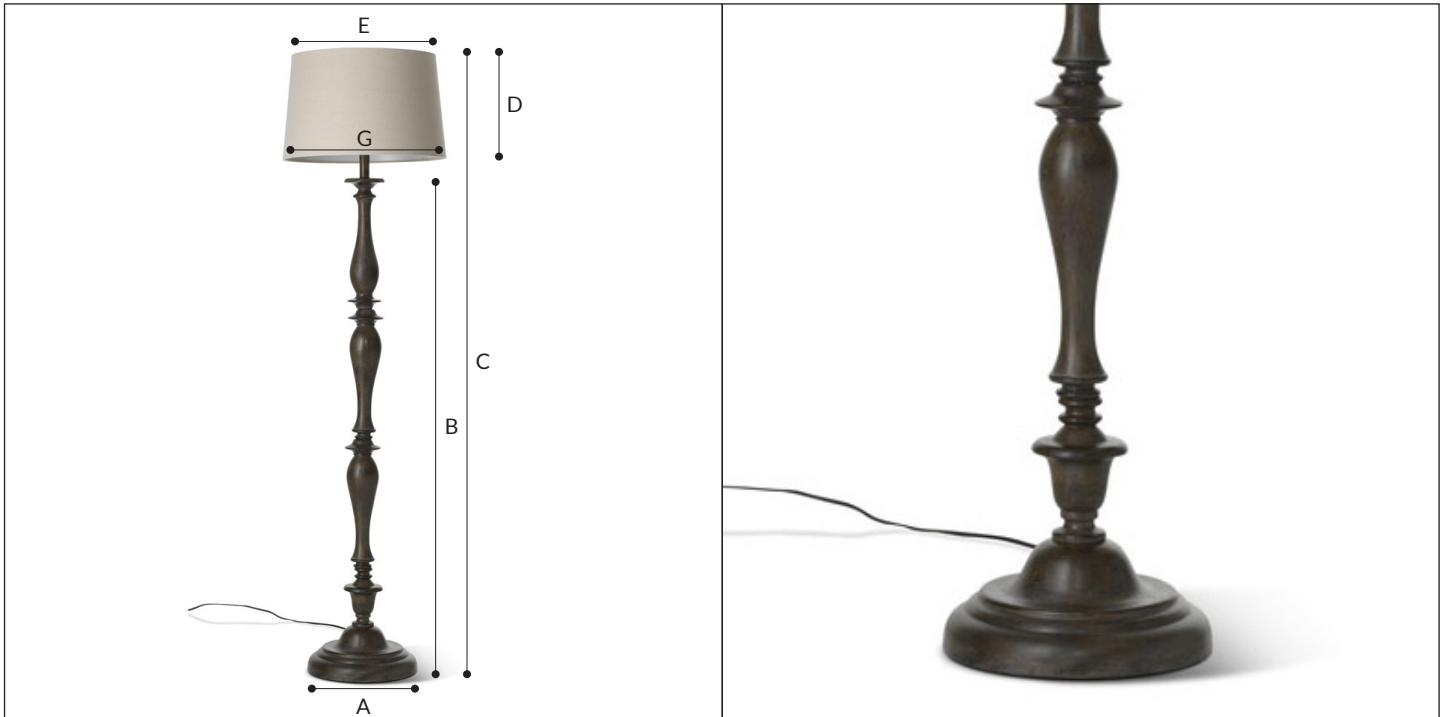

CLASSIC STYLE FLOOR LAMP 153CM

Tall, slim and perfectly tailored, this Classic Style Floor Lamp creates a warm and welcoming atmosphere with its natural and timeless style. Matches with a range of aesthetics from classic to contemporary.

- NOTE:**
- Do not use in the bathroom or damp places
 - Place the lamp on a flat surface and ensure there are no flammable materials around it.
 - The product is for indoor use only.
 - The external flexible cable/cord of this luminaire cannot be replaced, if the cord is damaged the luminaire shall be destroyed.

SPECIFICATIONS:

SKU	HV6197
MATERIAL	Resin Base & Hard Back Oatmeal Linen Shade
WARRANTY	12 MONTHS
GLOBE	1 x 60W - Bayonet B22 (NOT INCLUDED)
VOLTAGE	220-240~
SWITCH LOCATION	Lamp Holder Switch
CORD LENGTH	1800mm