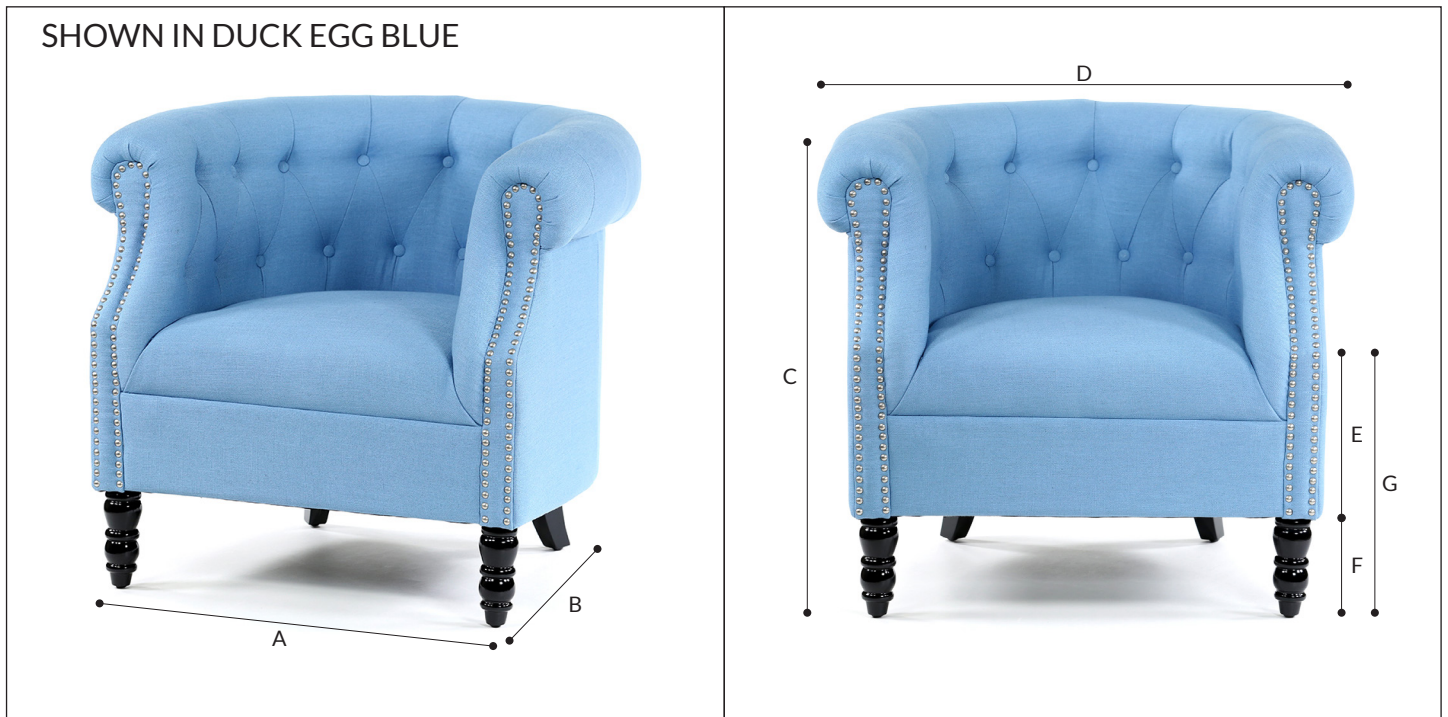

ESTHER TUB CHAIR

This deep seated Esther Tub Chair has a curved back and arms and is upholstered in high quality heavy duty linen blend fabric. This traditionally designed piece usually associated with libraries and formal studies has been brought back to life with this whimsical statement piece perfect for the home or office.

SPECIFICATIONS:

AVAILABLE IN	
SKU	1015-90 - BLACK, 1015-30 - LATTE, 1015-68 - MIDNIGHT BLUE, 1015-40 - WOLF GREY, 1015-20 - TAUPE, 1015-50 - TEAL, 1015-10 - LINEN WHITE, 1015-48 - CHARCOAL, 1015-60 - DUCK EGG BLUE
SEAT MATERIAL	40% POLYESTER, 40% RAYON, 20% LINEN
LEG MATERIAL	BIRCH WOOD - BLACK (OAK LEGS ALSO AVAILABLE)
WARRANTY	12 MONTHS