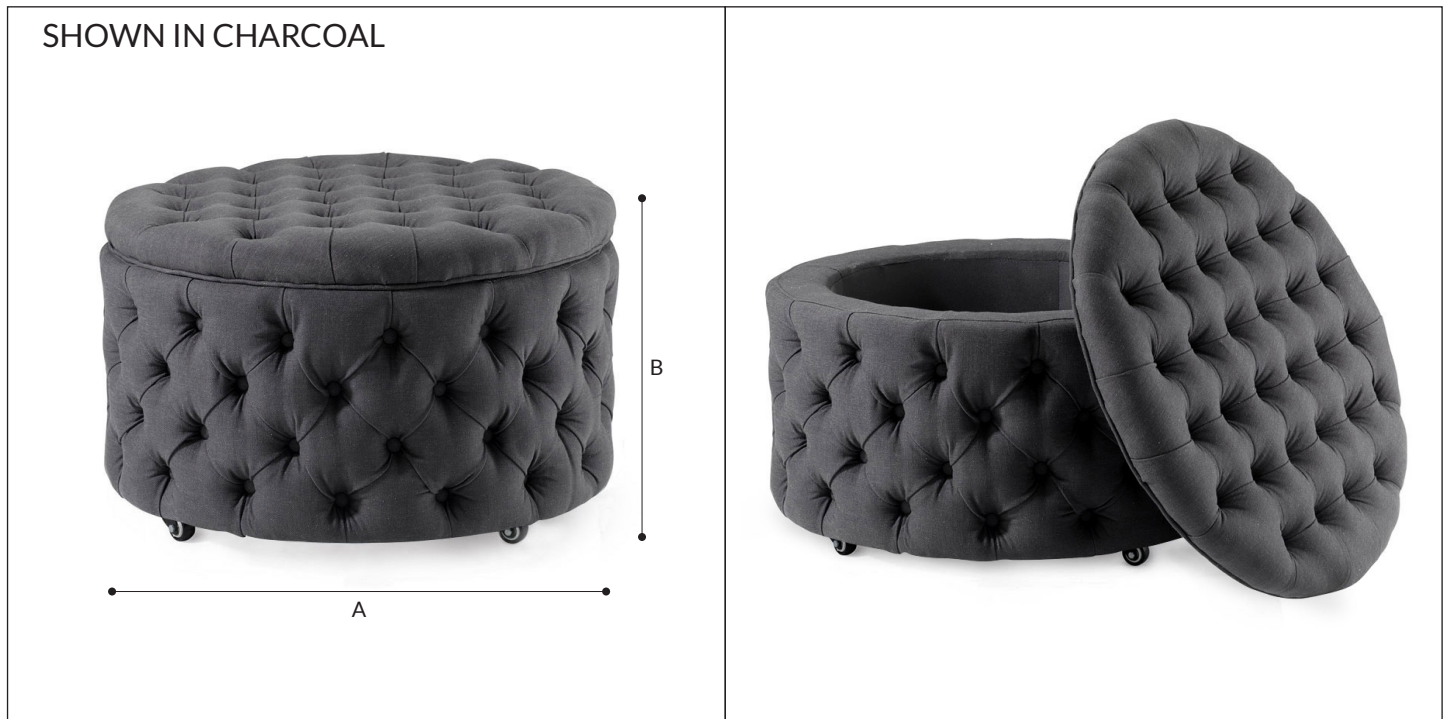

EMMA STORAGE OTTOMAN LARGE 75CM

The Emma Storage Ottoman Large is perfect for a living room centre piece and has inner storage space ideal for blankets, seasonal clothing, and accessories. A truly stunning ottoman, finished in quality heavy duty linen blend fabric, this piece is just right to accompany the Royale Wingback Arm Chair.

SPECIFICATIONS:

AVAILABLE IN*	
SKU	1012-90 - BLACK, 1012-40 - WOLF GREY, 1012-20 - TAUPE, 1012-50 - TEAL, 1012-10 - LINEN WHITE, 1012-48 - CHARCOAL, 1012-60 - DUCK EGG BLUE, 1012-30 - LATTE, 1012-68 - MIDNIGHT BLUE
SEAT MATERIAL	40% POLYESTER, 40% RAYON, 20% LINEN
LEG MATERIAL	BLACK RUBBER & METAL CASTORS
WARRANTY	12 MONTHS