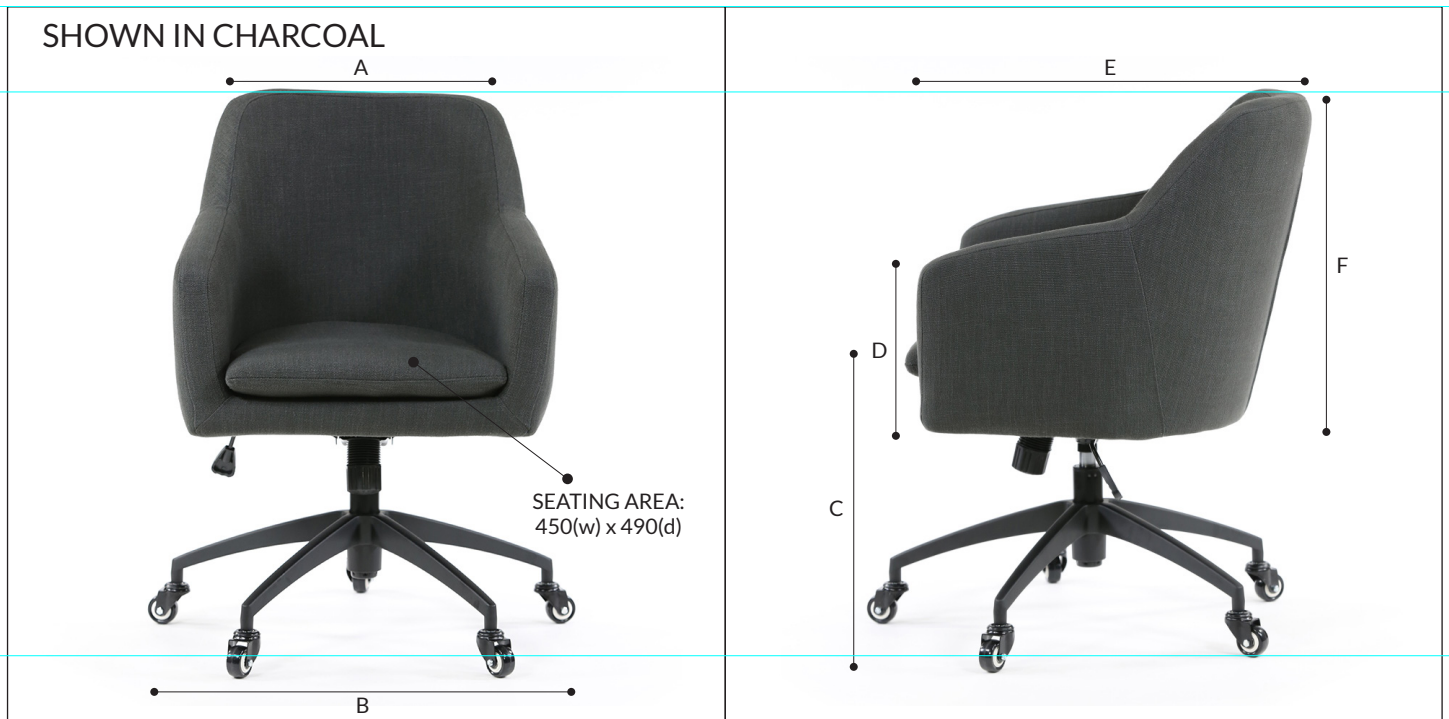

DAVIS UPHOLSTERED DESK CHAIR

The Davis Upholstered Desk Chair delivers the comfort you crave with a simple, streamlined style to workspaces. Sleek, linear design encased in high quality heavy duty linen blend fabric completes a minimalist look. The seat height is adjustable, has back and forward tilt action, and 360-degree swivel.

SPECIFICATIONS:

AVAILABLE IN*		MEASUREMENTS	
SKU	1010-48 - CHARCOAL, 1010-40 - WOLF GREY, 1010-20 - TAUPE	A	570mm
SEAT MATERIAL	40% POLYESTER, 40% RAYON, 20% LINEN	B	740mm
LEG MATERIAL	ALUMINIUM ALLOY BASE	C	830-900mm
WARRANTY	12 MONTHS	D	275mm
		E	610mm
		F	520mm