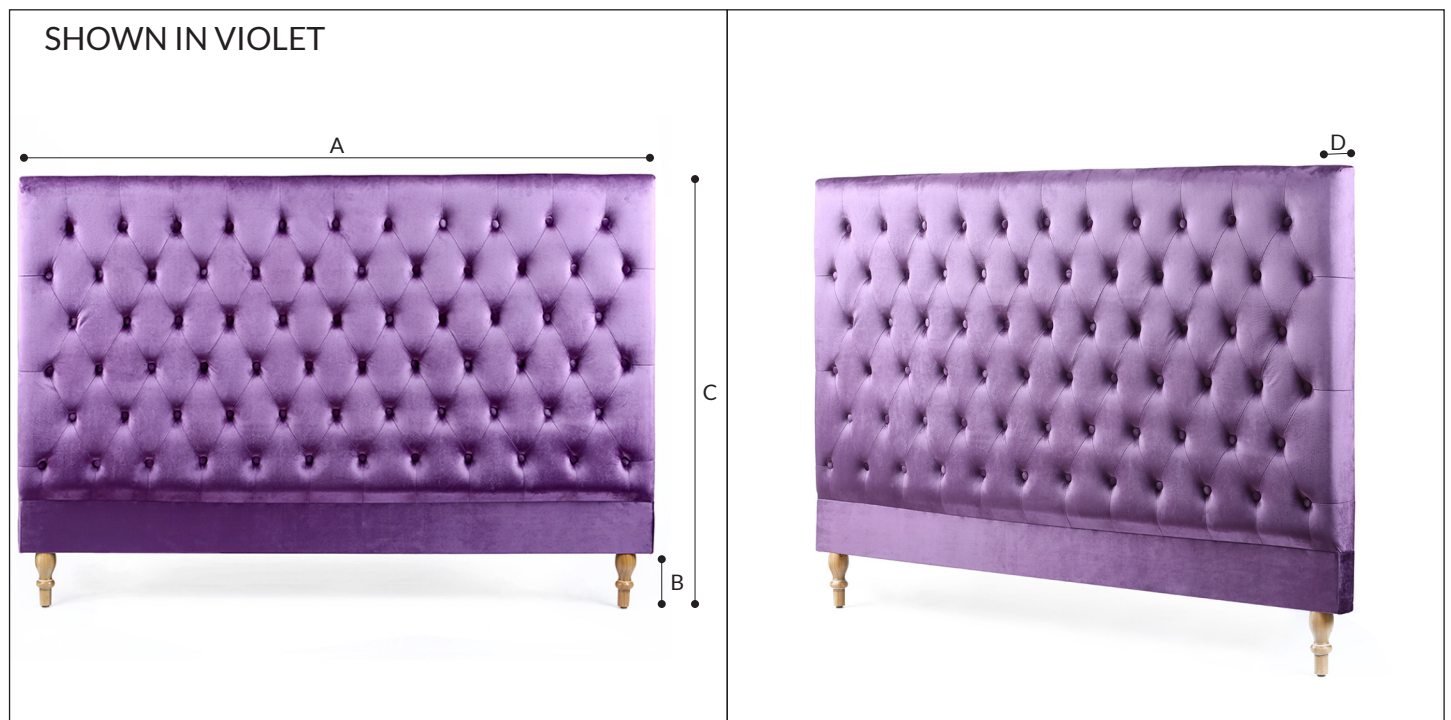

CHARLOTTE CHESTERFIELD BEDHEAD KING

Our best selling Bedhead will bring a touch of class into any boudoir. Featuring a sewn seam and diamond buttoning detail, the Charlotte Chesterfield Bedhead King Size in Velvet will add depth to a classic design and can be dressed up or down to create the style you are after.

SPECIFICATIONS:

AVAILABLE IN*	 
SKU	1008-70 - EMERALD, 1008-80 - VIOLET
SEAT MATERIAL	100% POLYESTER
LEG MATERIAL	OAK
WARRANTY	12 MONTHS

MEASUREMENTS	
A	1850mm
B	150mm
C	1250mm
D	90mm

*Linen range also available.