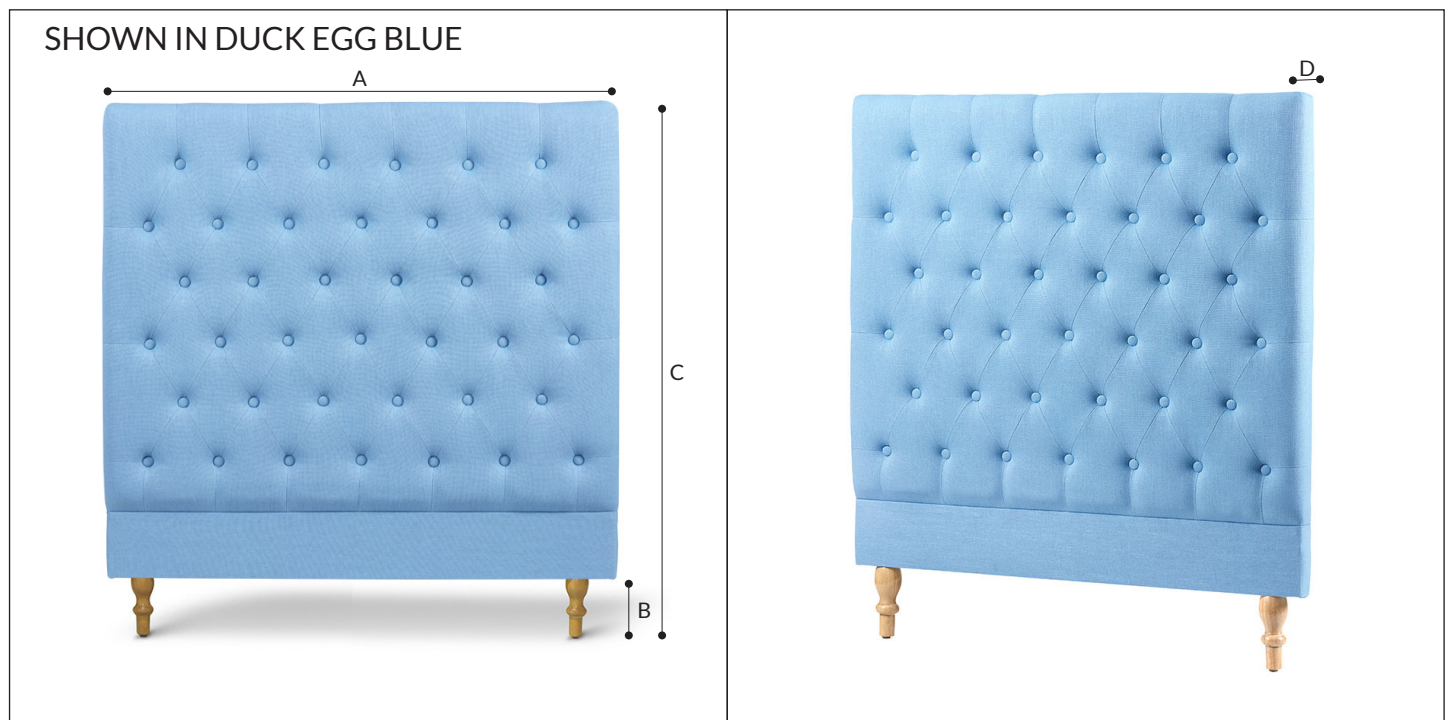

CHARLOTTE CHESTERFIELD BEDHEAD KING SINGLE

Our best selling Bedhead will bring a touch of class into any boudoir. Featuring a sewn seam and diamond buttoning detail, the Charlotte Chesterfield Bedhead King Single Size will add depth to a classic design and can be dressed up or down to create the style you are after.

SPECIFICATIONS:

AVAILABLE IN	
SKU	1005-30 - LATTE, 1005-40 - WOLF GREY, 1005-50 - TEAL, 1005-90 - BLACK, 1005-48 - CHARCOAL, 1005-20 - TAUPE, 1005-10 - LINEN WHITE, 1005-60 - DUCK EGG BLUE
SEAT MATERIAL	40% POLYESTER, 40% RAYON, 20% LINEN
LEG MATERIAL	BIRCH WOOD - LIGHT
WARRANTY	12 MONTHS