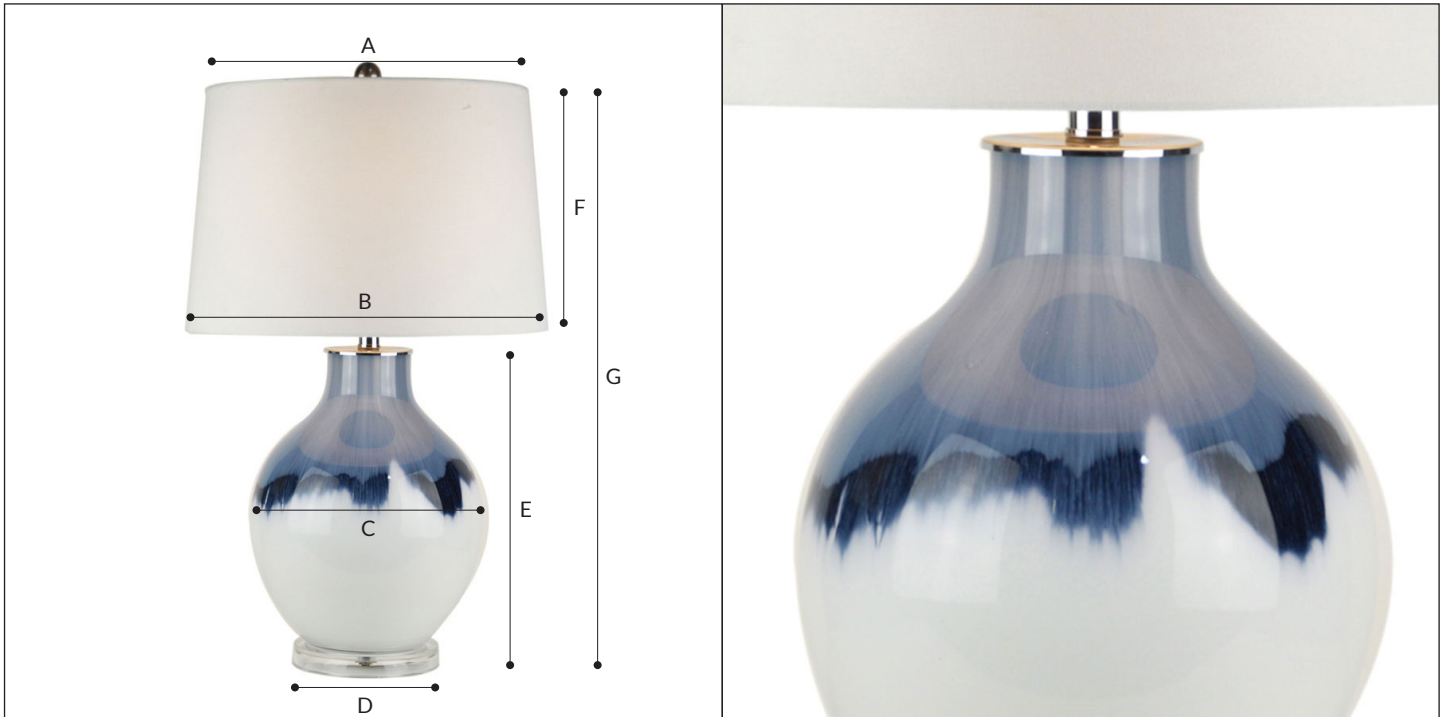

## MACIE NAVY AND WHITE TABLE LAMP

Add a touch of tranquility with the calming statuesque Macie Navy and White Table Lamp. With its gorgeous navy blue dip dye pattern and high gloss finish, the natural undertones and shape add a sophisticated feel to any décor.

- NOTE:**
- Do not use in the bathroom or damp places
  - Place the lamp on a flat surface and ensure there are no flammable materials around it.
  - The product is for indoor use only.
  - The external flexible cable/cord of this luminaire cannot be replaced, if the cord is damaged the luminaire shall be destroyed.

### SPECIFICATIONS:

SKU	BM0490
MATERIAL	Ceramic Base & Hard Back Linen Shade
WARRANTY	12 MONTHS
GLOBE	1 x 60W - Bayonet B22 (NOT INCLUDED)
VOLTAGE	220-240~
SWITCH LOCATION	Lamp Holder Switch
CORD LENGTH	1600mm

MEASUREMENTS	
A	360mm
B	410mm
C	270mm
D	165mm
E	360mm
F	265mm
G	690mm